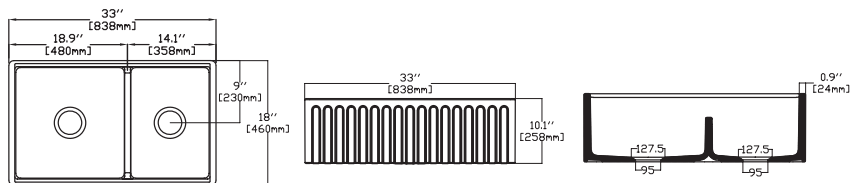

RAVENNA 33" Double Bowl , Black

- 10RV81284-2L **Apron Front Kitchen Sink**
- 38TP02071 **Sink Strainer, chrome, X2 (Optional)**
- 60GR0705 **Metal Grid (Optional X1)**
- 60GR0710 **Metal Grid (Optional X1)**
- 25KSMT001 **Wooden Cutting Board (Optional)**

1. **Features**
   33" W x 18" D
2. Apron Front
   - Fine Fireclay Material
   - Double Bowl
   - Cutting Board Ledge
   - Reversible
   - 10 years warranty