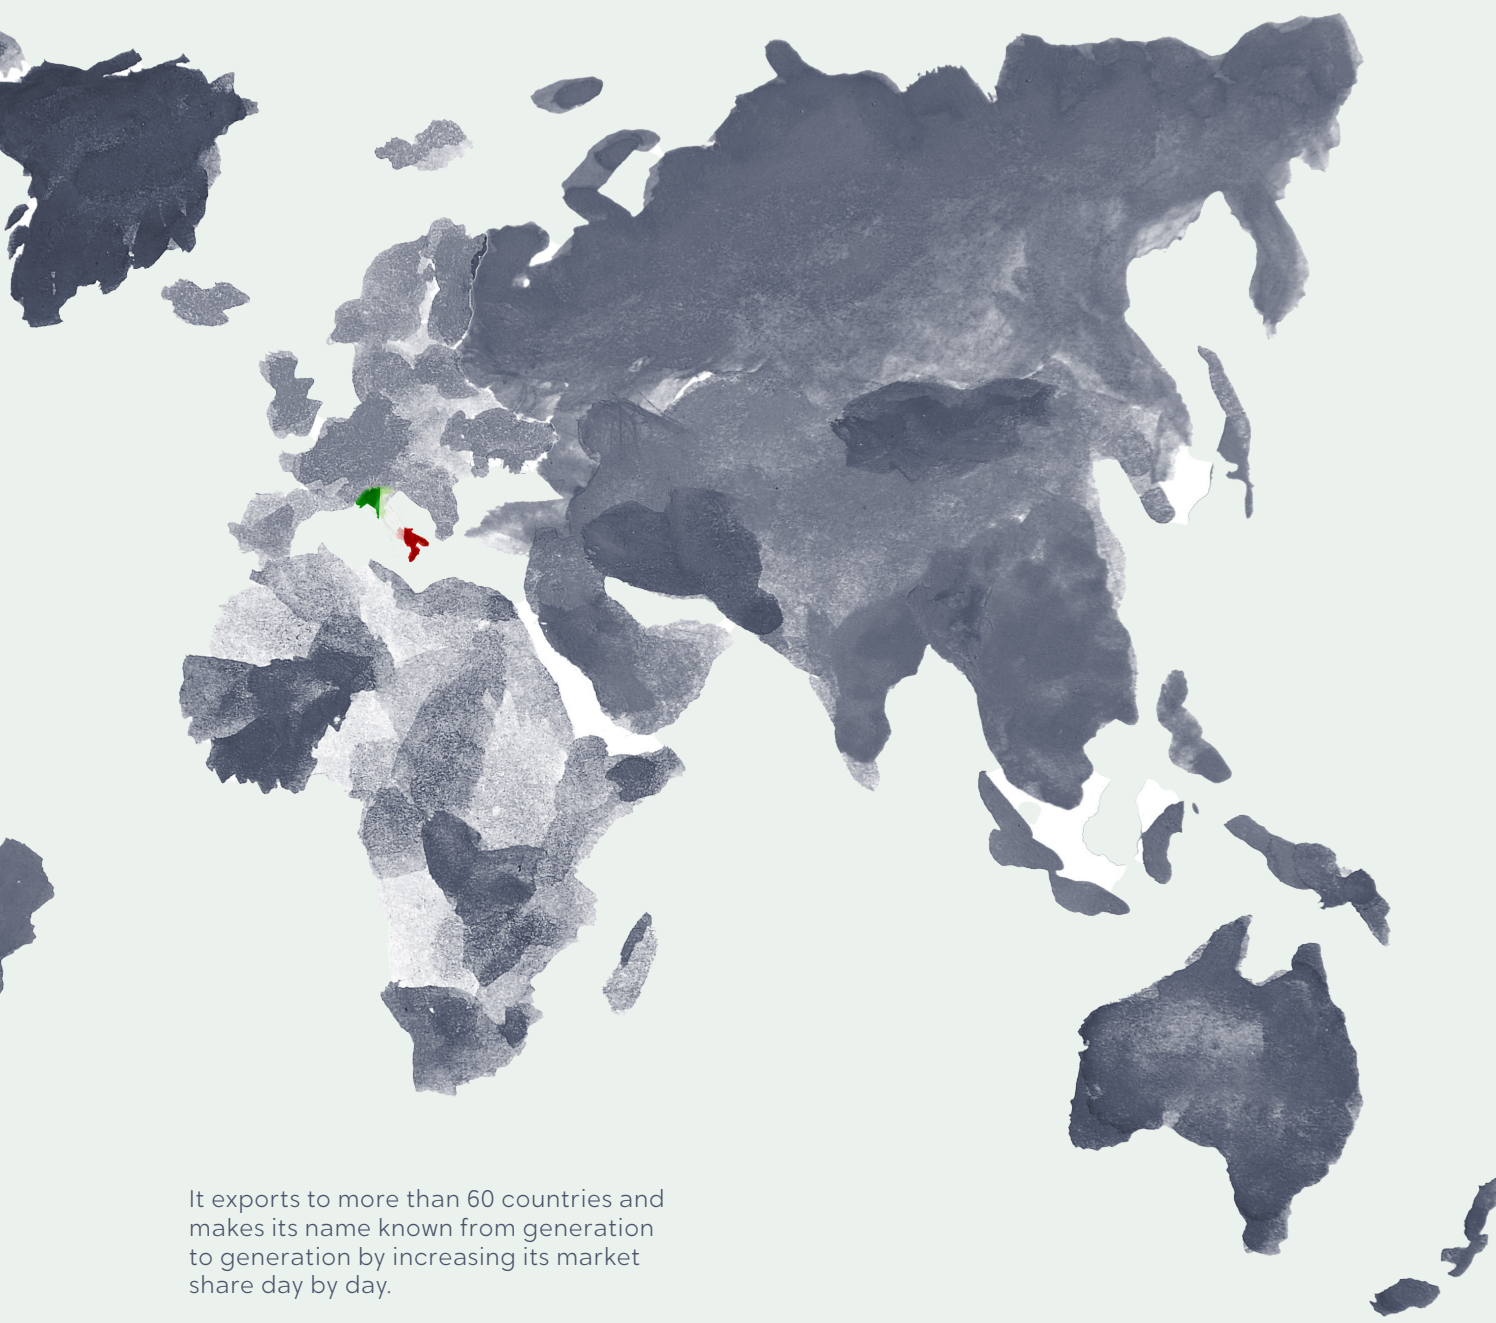

It exports to more than 60 countries and makes its name known from generation to generation by increasing its market share day by day.