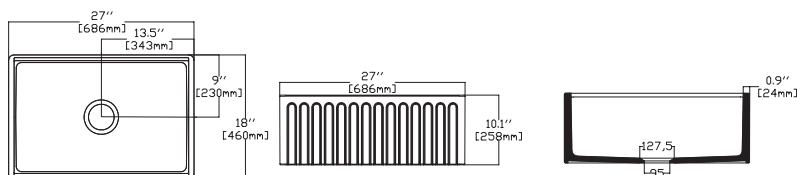

RAVENNA 27" , Ivory

10RV81069-2K	Apron Front Kitchen Sink
38TP02071	Sink Strainer, chrome (Optional)
60GR0702	Metal Grid (Optional)
25KSMT001	Wooden Cutting Board (Optional)

Features

27" W x 18" D

- Apron Front
- Fine Fireclay Material
- Single Bowl
- Cutting Board Ledge
- Reversible
- 10 years warranty