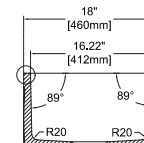

SAVONNA

SAVONNA 33" Double Bowl

- 10SV80284 **Apron Front Kitchen Sink**
- 38TP02071 **Sink Strainer, chrome, X2 (Optional)**
- 60GR0705 **Metal Grid (Optional X1)**
- 60GR0710 **Metal Grid (Optional X1)**

1. **Features**
   33" W x 18" D
2. Apron Front
   - Fine Fireclay Material
   - Double Bowl
   - Reversible
   - 10 years warranty