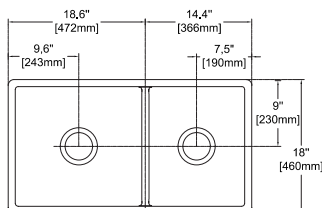

SAVONNA 33" Double Bowl , Black

- 10SV80284-2N **Apron Front Kitchen Sink**
- 38TP02071 **Sink Strainer, chrome, X2 (Optional)**
- 60GR0705 **Metal Grid (Optional X1)**
- 60GR0710 **Metal Grid (Optional X1)**

1. **Features**
   33" W x 18" D
2. Apron Front
   - Fine Fireclay Material
   - Double Bowl
   - Reversible
   - 10 years warranty