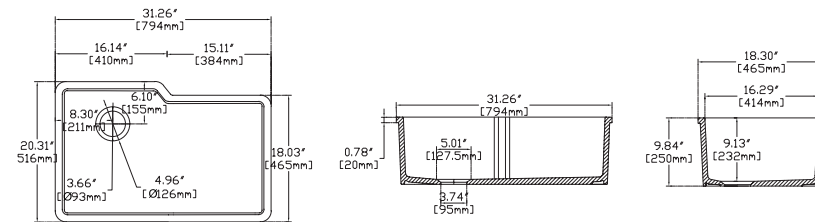

PESCARA 32" Asymmetric , Black

10PC80380-2N **Undermount Kitchen Sink**
38TP02071 **Sink Strainer, chrome (Optional)**
60GR0720 **Metal Grid (Optional)**

Features

32" W x 20" D

- Undermount
- Available also for drop-in montage
- Fine Fireclay Material
- Single Bowl
- 10 years warranty
- For drop-in version orders, please add variant no 6 at the end of the code