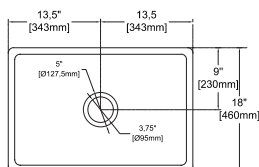

SAVONNA 27" , Matte White

10SV80069-2L **Apron Front Kitchen Sink**
38TP02071 **Sink Strainer, chrome (Optional)**
60GR0702 **Metal Grid (Optional)**

Features
27" W x 18" D
· Apron Front
· Fine Fireclay Material
· Single Bowl
· Reversible
· 10 years warranty