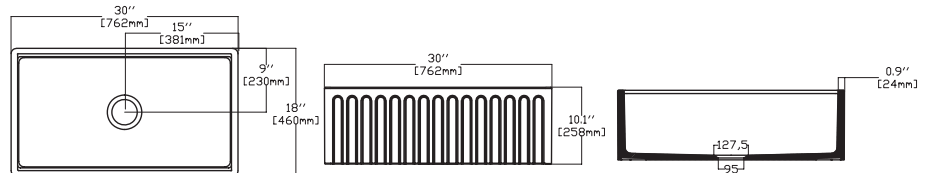

RAVENNA 30" , Matte White

- 10RV81076-2L **Apron Front Kitchen Sink**
- 38TP02071 **Sink Strainer, chrome (Optional)**
- 60GR0703 **Metal Grid (Optional)**
- 25KSMT001 **Wooden Cutting Board (Optional)**

1. **Features**
   30" W x 18" D
2. Apron Front
   - Fine Fireclay Material
   - Single Bowl
   - Cutting Board Ledge
   - Reversible
   - 10 years warranty