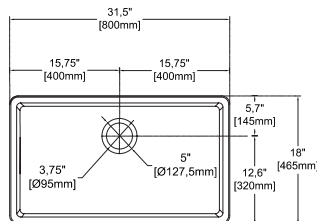

PESCARA 32" , Matte White

10PC80080-2L **Undermount Kitchen Sink**
38TP02071 **Sink Strainer, chrome (Optional)**
60GR0708 **Metal Grid (Optional)**

Features

32" W x 18" D

- Undermount
- Available also for drop-in montage
- Fine Fireclay Material
- Single Bowl
- 10 years warranty
- For drop-in version orders, please add variant no 6 at the end of the code