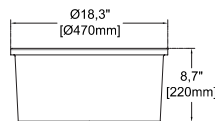

PESCARA 18" , Black

10PC80047-2N **Undermount Kitchen Sink**
38TP02071 **Sink Strainer, chrome (Optional)**
60GR0707 **Metal Grid (Optional)**

Features

18" W x 18" D

- Undermount
- Available also for drop-in montage
- Fine Fireclay Material
- Single Bowl
- 10 years warranty
- For drop-in version orders, please add variant no 6 at the end of the code