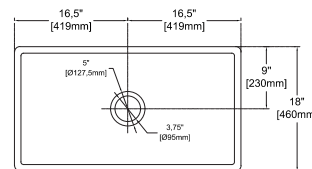

SAVONNA 33" , Matte White

10SV80084-2L **Apron Front Kitchen Sink**
38TP02071 **Sink Strainer, chrome (Optional)**
60GR0704 **Metal Grid (Optional)**

Features

33" W x 18" D

- Apron Front
- Fine Fireclay Material
- Single Bowl
- Reversible
- 10 years warranty