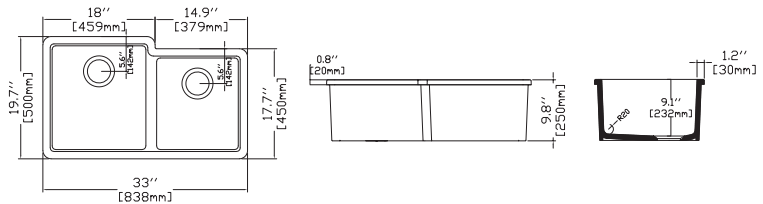

PESCARA 33" Double Bowl , Asymmetric , Black

10PD80284-2N **Undermount Kitchen Sink**
38TP02071 **Sink Strainer, chrome, X2 (Optional)**
60GR0709 **Metal Grid (Optional X1)**
60GR0711 **Metal Grid (Optional X1)**

Features
33" W x 20" D

- Undermount
- Fine Fireclay Material
- Double Bowl
- 10 years warranty
- For drop-in version orders, please add variant no 6 at the end of the code