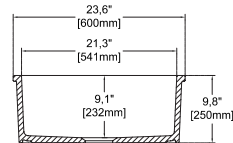

PESCARA 24" Overflow , Black

10PC83060-2N	Undermount Kitchen Sink
38TP0209I	Sink Strainer, chrome (Optional)
60GR0718	Metal Grid (Optional)

Features

24" W x 18" D

- Undermount
- Available also for drop-in montage
- Fine Fireclay Material
- Single Bowl
- With Overflow Hole
- 10 years warranty
- For drop-in version orders, please add variant no 6 at the end of the code