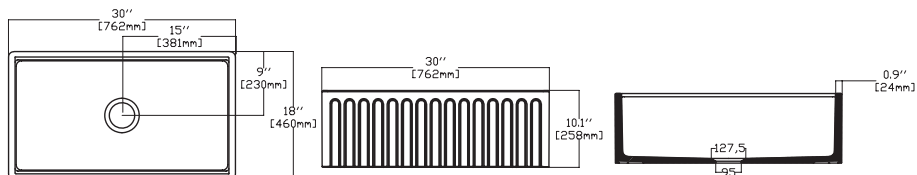

RAVENNA 30" , Ivory

10RV81076-2K	Apron Front Kitchen Sink
38TP02071	Sink Strainer, chrome (Optional)
60GR0703	Metal Grid (Optional)
25KSMT001	Wooden Cutting Board (Optional)

Features

30" W x 18" D

- Apron Front
- Fine Fireclay Material
- Single Bowl
- Cutting Board Ledge
- Reversible
- 10 years warranty