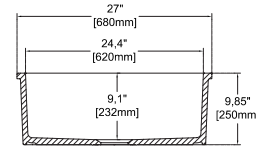

PESCARA

PESCARA 27"

10PC80068 **Undermount Kitchen Sink**
38TP02071 **Sink Strainer, chrome (Optional)**
60GR0719 **Metal Grid (Optional)**

Features

27" W x 18" D

- Undermount
- Available also for drop-in montage
- Fine Fireclay Material
- Single Bowl
- 10 years warranty
- For drop-in version orders, please add variant no 6 at the end of the code