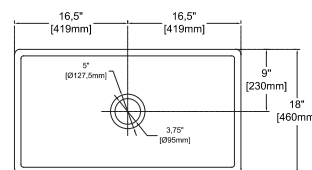

SAVONNA 33" , Black

10SV80084-2N **Apron Front Kitchen Sink**
38TP02071 **Sink Strainer, chrome (Optional)**
60GR0704 **Metal Grid (Optional)**

Features

33" W x 18" D

- Apron Front
- Fine Fireclay Material
- Single Bowl
- Reversible
- 10 years warranty