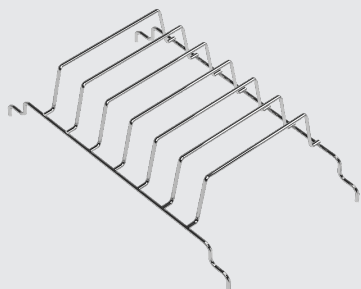

STEP RIM ACCESSORIES

DISH DRYER

Drain, dry, done. Our metal drainer is designed to hold up to 6 large plates and more. Put the towels away. Just stack your crocks and relax.