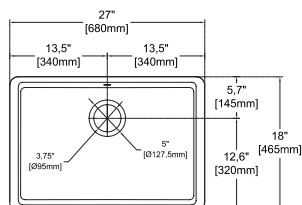

PESCARA 27" Overflow , Matte White

10PC83068-2L	Undermount Kitchen Sink
38TP0209I	Sink Strainer, chrome (Optional)
60GR0719	Metal Grid (Optional)

Features

27" W x 18" D

- Undermount
- Available also for drop-in montage
- Fine Fireclay Material
- Single Bowl
- With Overflow Hole
- 10 years warranty
- For drop-in version orders, please add variant no 6 at the end of the code