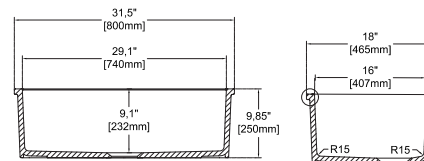

PESCARA 32" Overflow , Black

10PC83080-2N **Undermount Kitchen Sink**
38TP0209I **Sink Strainer, chrome (Optional)**
60GR0708 **Metal Grid (Optional)**

Features

32" W x 18" D

- Undermount
- Available also for drop-in montage
- Fine Fireclay Material
- Single Bowl
- With Overflow Hole
- 10 years warranty
- For drop-in version orders, please add variant no 6 at the end of the code