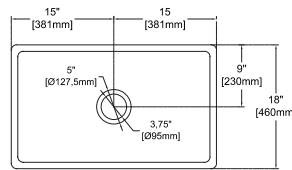

SAVONNA 30" , Black

10SV80076-2N **Apron Front Kitchen Sink**
38TP02071 **Sink Strainer, chrome (Optional)**
60GR0703 **Metal Grid (Optional)**

Features
30" W x 18" D
· Apron Front
· Fine Fireclay Material
· Single Bowl
· Reversible
· 10 years warranty