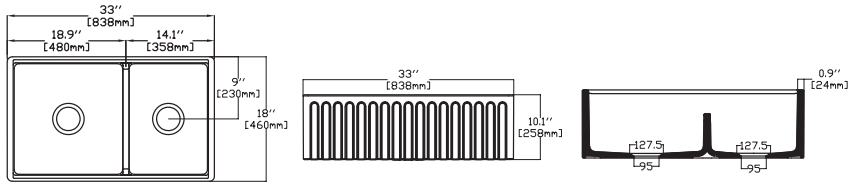

RAVENNA

RAVENNA 33" Double Bowl

- 10RV81284 **Apron Front Kitchen Sink**
- 38TP02071 **Sink Strainer, chrome, X2 (Optional)**
- 60GR0705 **Metal Grid (Optional X1)**
- 60GR0710 **Metal Grid (Optional X1)**
- 25KSMT001 **Wooden Cutting Board (Optional)**

1. **Features**
   33" W x 18" D
2. Apron Front
   - Fine Fireclay Material
   - Double Bowl
   - Cutting Board Ledge
   - Reversible
   - 10 years warranty