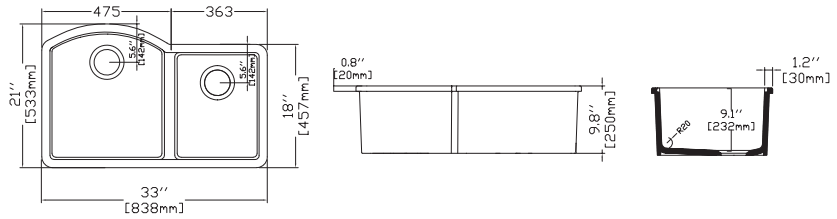

PESCARA

PESCARA 33" Double Bowl , Asymmetric

- 10PD80384 **Undermount Kitchen Sink**
- 38TP02071 **Sink Strainer, chrome, X2 (Optional)**
- 60GR0721 **Metal Grid (Optional X1)**
- 60GR0722 **Metal Grid (Optional X1)**

1. **Features**
   33" W x 21" D
2. Undermount
   - Fine Fireclay Material
   - Double Bowl
   - 10 years warranty