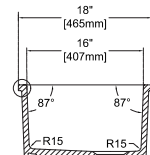

PESCARA 27" , Black

10PC80068-2N **Undermount Kitchen Sink**
38TP02071 **Sink Strainer, chrome (Optional)**
60GR0719 **Metal Grid (Optional)**

Features

27" W x 18" D

- Undermount
- Available also for drop-in montage
- Fine Fireclay Material
- Single Bowl
- 10 years warranty
- For drop-in version orders, please add variant no 6 at the end of the code