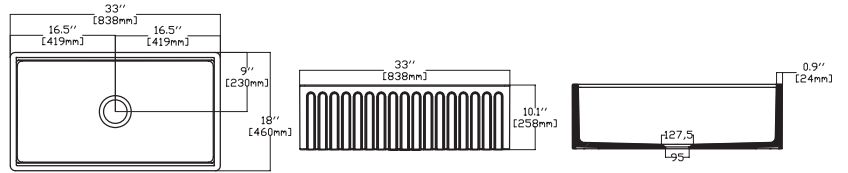

- Features**
- 33" W x 18" D**
  - Apron Front
  - Fine Fireclay Material
  - Single Bowl
  - Cutting Board Ledge
  - Reversible
  - 10 years warranty

**RAVENNA 33" , Ivory**

- 10RV81084 **Apron Front Kitchen Sink**
- 38TP02071 **Sink Strainer, chrome (Optional)**
- 60GR0704 **Metal Grid (Optional)**
- 25KSMT001 **Wooden Cutting Board (Optional)**