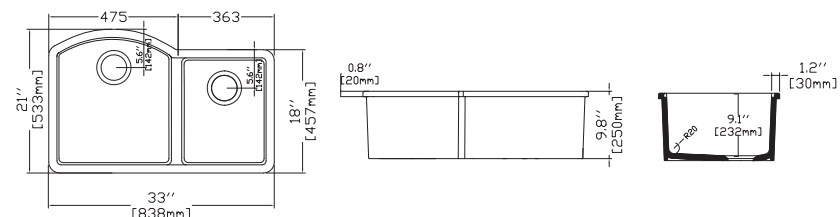

PESCARA 33" Overflow , Double Bowl , Asymmetric , Matte White

10PD82384-2L	Undermount Kitchen Sink
38TP02101	Sink Strainer, chrome, X2 (Optional)
60GR0721	Metal Grid (Optional X1)
60GR0722	Metal Grid (Optional X1)

Features

33" W x 21" D

- Undermount
- Fine Fireclay Material
- Double Bowl
- With Overflow Hole
- 10 years warranty