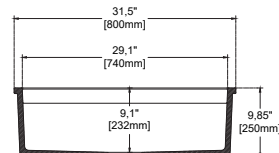

PESCARA 32" Low Level Stepped , Overflow , Matte White

10PC85080 -2L	Undermount Kitchen Sink
38TP0209I	Sink Strainer, chrome (Optional)
60GR0708	Metal Grid (Optional)

Features

32" W x 18" D

- Undermount
- Available also for drop-in montage
- Fine Fireclay Material
- Single Bowl
- With Overflow Hole
- 10 years warranty