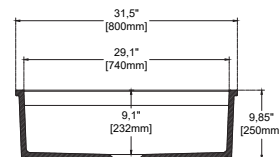

PESCARA 32" Low Level Stepped , Overflow

10PC85080	Undermount Kitchen Sink
38TP0209I	Sink Strainer, chrome (Optional)
60GR0708	Metal Grid (Optional)

Features

32" W x 18" D

- Undermount
- Available also for drop-in montage
- Fine Fireclay Material
- Single Bowl
- With Overflow Hole
- 10 years warranty