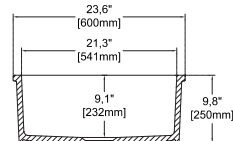

PESCARA 24" Overflow

10PC83060	Undermount Kitchen Sink
38TP0209I	Sink Strainer, chrome (Optional)
60GR0718	Metal Grid (Optional)

Features

24" W x 18" D

- Undermount
- Available also for drop-in montage
- Fine Fireclay Material
- Single Bowl
- With Overflow Hole
- 10 years warranty
- For drop-in version orders, please add variant no 6 at the end of the code