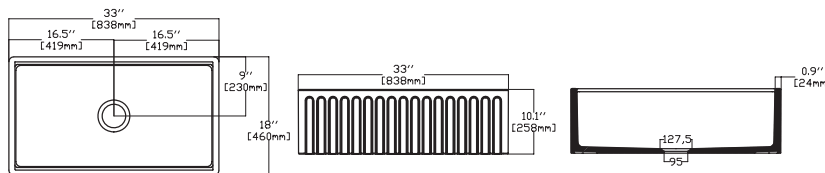

RAVENNA 33" , Matte White

- 10RV81084-2L **Apron Front Kitchen Sink**
- 38TP02071 **Sink Strainer, chrome (Optional)**
- 60GR0704 **Metal Grid (Optional)**
- 25KSMT001 **Wooden Cutting Board (Optional)**

1. **Features**
2. **33" W x 18" D**
   - Apron Front
   - Fine Fireclay Material
   - Single Bowl
   - Cutting Board Ledge
   - Reversible
   - 10 years warranty