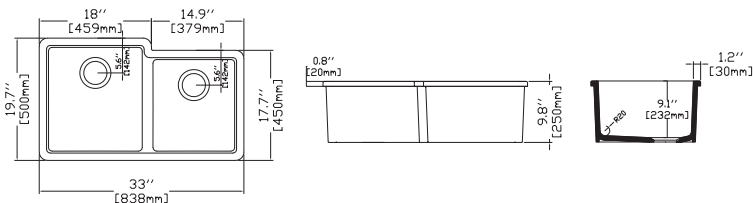

PESCARA 33" Overflow , Double Bowl , Asymmetric , Matte White

10PD82284-2L	Undermount Kitchen Sink
38TP02101	Sink Strainer, chrome, X2 (Optional)
60GR0709	Metal Grid (Optional X1)
60GR0711	Metal Grid (Optional X1)

Features

33" W x 20" D

- Undermount
- Fine Fireclay Material
- Double Bowl
- With Overflow Hole
- 10 years warranty
- For drop-in version orders, please add variant no 6 at the end of the code