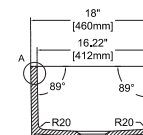

SAVONNA 33" , Matte White

10SV80084-2L **Apron Front Kitchen Sink**
38TP02071 **Sink Strainer, chrome (Optional)**
60GR0704 **Metal Grid (Optional)**

Features

33" W x 18" D

- Apron Front
- Fine Fireclay Material
- Single Bowl
- Reversible
- 10 years warranty