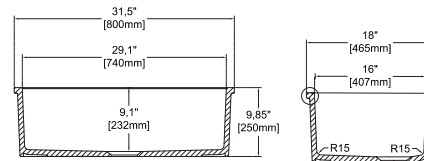

PESCARA 32" Overflow , Matte White

10PC83080-2L **Undermount Kitchen Sink**
38TP0209I **Sink Strainer, chrome (Optional)**
60GR0708 **Metal Grid (Optional)**

Features

32" W x 18" D

- Undermount
- Available also for drop-in montage
- Fine Fireclay Material
- Single Bowl
- With Overflow Hole
- 10 years warranty
- For drop-in version orders, please add variant no 6 at the end of the code