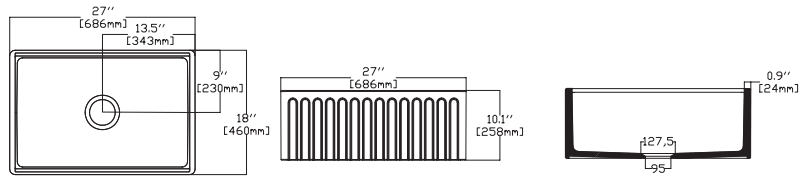

RAVENNA

RAVENNA 27"

- 10RV81069 **Apron Front Kitchen Sink**
- 38TP02071 **Sink Strainer, chrome (Optional)**
- 60GR0702 **Metal Grid (Optional)**
- 25KSMT001 **Wooden Cutting Board (Optional)**

1. **Features**
   27" W x 18" D
2. Apron Front
   - Fine Fireclay Material
   - Single Bowl
   - Cutting Board Ledge
   - Reversible
   - 10 years warranty