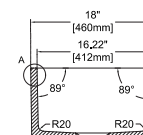

SAVONNA 33" , Black

10SV80084-2N **Apron Front Kitchen Sink**
38TP02071 **Sink Strainer, chrome (Optional)**
60GR0704 **Metal Grid (Optional)**

Features

33" W x 18" D

- Apron Front
- Fine Fireclay Material
- Single Bowl
- Reversible
- 10 years warranty