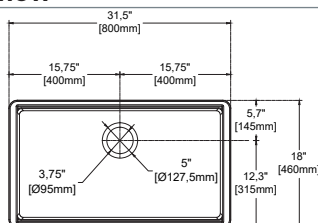

PESCARA 32" Low Level Stepped , Overflow

10PC85080	Undermount Kitchen Sink
38TP0209I	Sink Strainer, chrome (Optional)
60GR0708	Metal Grid (Optional)

Features

32" W x 18" D

- Undermount
- Available also for drop-in montage
- Fine Fireclay Material
- Single Bowl
- With Overflow Hole
- 10 years warranty