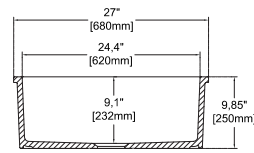

PESCARA 27" Overflow , Matte White

10PC83068-2L	Undermount Kitchen Sink
38TP0209I	Sink Strainer, chrome (Optional)
60GR0719	Metal Grid (Optional)

Features

27" W x 18" D

- Undermount
- Available also for drop-in montage
- Fine Fireclay Material
- Single Bowl
- With Overflow Hole
- 10 years warranty
- For drop-in version orders, please add variant no 6 at the end of the code