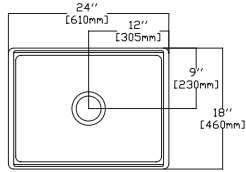

RAVENNA 24" , Black

- 10RV81061-2N **Apron Front Kitchen Sink**
- 38TP02071 **Sink Strainer, chrome (Optional)**
- 60GR0701 **Metal Grid (Optional)**
- 25KSMT001 **Wooden Cutting Board (Optional)**

1. **Features**
   24" W x 18" D
2. Apron Front
   - Fine Fireclay Material
   - Single Bowl
   - Cutting Board Ledge
   - Reversible
   - 10 years warranty