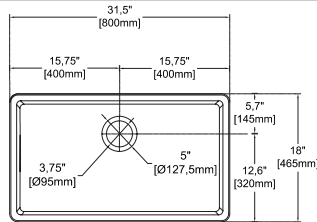

PESCARA 32" , Black

10PC80080-2N **Undermount Kitchen Sink**
38TP02071 **Sink Strainer, chrome (Optional)**
60GR0708 **Metal Grid (Optional)**

Features

32" W x 18" D

- Undermount
- Available also for drop-in montage
- Fine Fireclay Material
- Single Bowl
- 10 years warranty