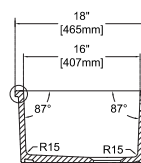

PESCARA 27" Overflow , Black

10PC83068-2N	Undermount Kitchen Sink
38TP0209I	Sink Strainer, chrome (Optional)
60GR0719	Metal Grid (Optional)

Features

27" W x 18" D

- Undermount
- Available also for drop-in montage
- Fine Fireclay Material
- Single Bowl
- With Overflow Hole
- 10 years warranty
- For drop-in version orders, please add variant no 6 at the end of the code