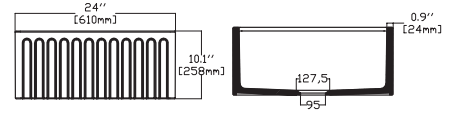

RAVENNA 24" , Black

- 10RV81061-2N **Apron Front Kitchen Sink**
- 38TP02071 **Sink Strainer, chrome (Optional)**
- 60GR0701 **Metal Grid (Optional)**
- 25KSMT001 **Wooden Cutting Board (Optional)**

1. **Features**
   24" W x 18" D
2. Apron Front
   - Fine Fireclay Material
   - Single Bowl
   - Cutting Board Ledge
   - Reversible
   - 10 years warranty