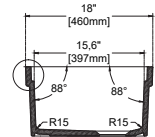

PESCARA 32" Low Level Stepped

- 10PC84080 **Undermount Kitchen Sink**
- 38TP02071 **Sink Strainer, chrome (Optional)**
- 60GR0708 **Metal Grid (Optional)**

1. **Features**
   32" W x 18" D
2. Undermount
   - Available also for drop-in montage
   - Fine Fireclay Material
   - Single Bowl
   - 10 years warranty