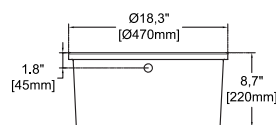

PESCARA 18" Overflow

10PC83047	Undermount Kitchen Sink
38TP0209I	Sink Strainer, chrome (Optional)
60GR0707	Metal Grid (Optional)

Features 18" W x 18" D

- Undermount
- Available also for drop-in montage
- Fine Fireclay Material
- Single Bowl
- With Overflow Hole
- 10 years warranty
- For drop-in version orders, please add variant no 6 at the end of the code