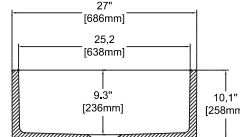

SAVONNA 27"

10SV80069 **Apron Front Kitchen Sink**
38TP02071 **Sink Strainer, chrome (Optional)**
60GR0702 **Metal Grid (Optional)**

Features
27" W x 18" D
· Apron Front
· Fine Fireclay Material
· Single Bowl
· Reversible
· 10 years warranty