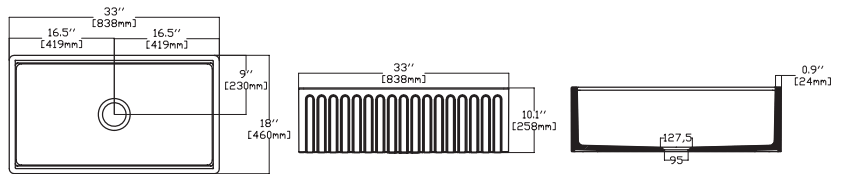

RAVENNA 33" , Taupe

- 10RV81084-2N **Apron Front Kitchen Sink**
- 38TP02071 **Sink Strainer, chrome (Optional)**
- 60GR0704 **Metal Grid (Optional)**
- 25KSMT001 **Wooden Cutting Board (Optional)**

1. **Features**
2. **33" W x 18" D**
   - Apron Front
   - Fine Fireclay Material
   - Single Bowl
   - Cutting Board Ledge
   - Reversible
   - 10 years warranty