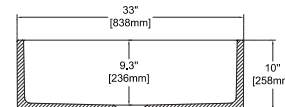

SAVONNA 33" , Black

10SV80084-2N **Apron Front Kitchen Sink**
38TP02071 **Sink Strainer, chrome (Optional)**
60GR0704 **Metal Grid (Optional)**

Features

33" W x 18" D

- Apron Front
- Fine Fireclay Material
- Single Bowl
- Reversible
- 10 years warranty