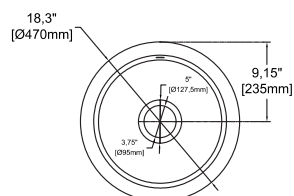

PESCARA 18" Overflow , Black

10PC83047-2N	Undermount Kitchen Sink
38TP0209I	Sink Strainer, chrome (Optional)
60GR0707	Metal Grid (Optional)

Features 18" W x 18" D

- Undermount
- Available also for drop-in montage
- Fine Fireclay Material
- Single Bowl
- With Overflow Hole
- 10 years warranty
- For drop-in version orders, please add variant no 6 at the end of the code