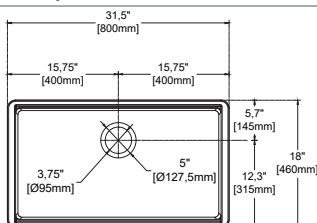

PESCARA 32" Low Level Stepped , Overflow , Matte White

10PC85080 -2L	Undermount Kitchen Sink
38TP0209I	Sink Strainer, chrome (Optional)
60GR0708	Metal Grid (Optional)

Features

32" W x 18" D

- Undermount
- Available also for drop-in montage
- Fine Fireclay Material
- Single Bowl
- With Overflow Hole
- 10 years warranty