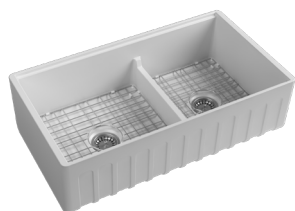

FERRARA 36" Double Bowl ,Matte White

- 10FR81291-2L **Apron Front Kitchen Sink**
- 38TP02081 **Sink Strainer, chrome, X2 (Optional)**
- 60GR0716 **Metal Grid (Optional X1)**
- 60GR0717 **Metal Grid (Optional X1)**
- 25KSMT003 **Wooden Cutting Board (Optional)**

Features

36" W x 20" D

- Apron Front
- Fine Fireclay Material
- Double Bowl
- Cutting Board Ledge
- Reversible
- 10 years warranty