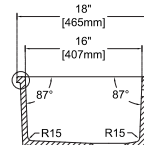

PESCARA 24" Overflow

10PC83060	Undermount Kitchen Sink
38TP0209I	Sink Strainer, chrome (Optional)
60GR0718	Metal Grid (Optional)

Features

24" W x 18" D

- Undermount
- Available also for drop-in montage
- Fine Fireclay Material
- Single Bowl
- With Overflow Hole
- 10 years warranty
- For drop-in version orders, please add variant no 6 at the end of the code