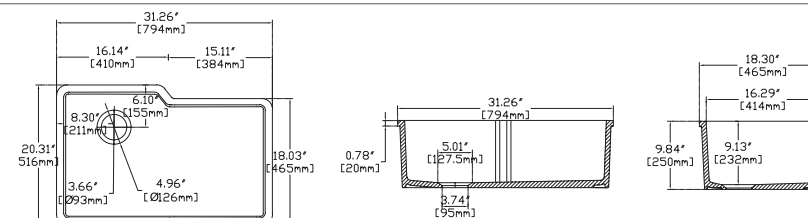

PESCARA 32" Overflow , Asymmetric , Black

10PC83380-2N	Undermount Kitchen Sink
38TP0209I	Sink Strainer, chrome (Optional)
60GR0720	Metal Grid (Optional)

Features

32" W x 20" D

- Undermount
- Available also for drop-in montage
- Fine Fireclay Material
- Single Bowl
- With Overflow Hole
- 10 years warranty
- For drop-in version orders, please add variant no 6 at the end of the code