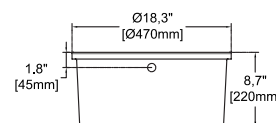

PESCARA 18" Overflow , Matte White

10PC83047-2L	Undermount Kitchen Sink
38TP0209I	Sink Strainer, chrome (Optional)
60GR0707	Metal Grid (Optional)

Features 18" W x 18" D

- Undermount
- Available also for drop-in montage
- Fine Fireclay Material
- Single Bowl
- With Overflow Hole
- 10 years warranty
- For drop-in version orders, please add variant no 6 at the end of the code