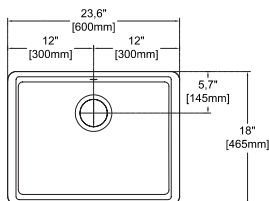

PESCARA 24" Overflow

10PC83060	Undermount Kitchen Sink
38TP0209I	Sink Strainer, chrome (Optional)
60GR0718	Metal Grid (Optional)

Features

24" W x 18" D

- Undermount
- Available also for drop-in montage
- Fine Fireclay Material
- Single Bowl
- With Overflow Hole
- 10 years warranty
- For drop-in version orders, please add variant no 6 at the end of the code