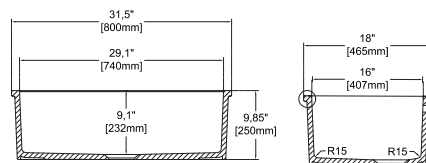

PESCARA 32" Overflow

10PC83080 **Undermount Kitchen Sink**
38TP0209I **Sink Strainer, chrome (Optional)**
60GR0708 **Metal Grid (Optional)**

Features

32" W x 18" D

- Undermount
- Available also for drop-in montage
- Fine Fireclay Material
- Single Bowl
- With Overflow Hole
- 10 years warranty
- For drop-in version orders, please add variant no 6 at the end of the code