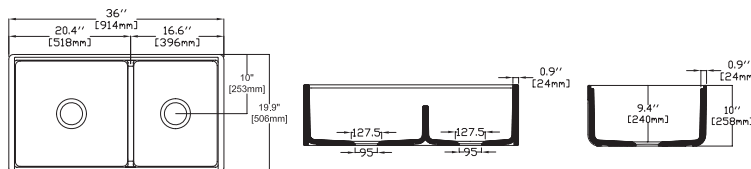

FERRARA 36" Double Bowl

- 10FR81291 **Apron Front Kitchen Sink**
- 38TP02081 **Sink Strainer, chrome, X2 (Optional)**
- 60GR0716 **Metal Grid (Optional X1)**
- 60GR0717 **Metal Grid (Optional X1)**
- 25KSMT003 **Wooden Cutting Board (Optional)**

Features

36" W x 20" D

- Apron Front
- Fine Fireclay Material
- Double Bowl
- Cutting Board Ledge
- Reversible
- 10 years warranty