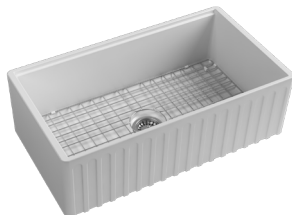

RAVENNA 33" , Matte White

- 10RV81084-2L **Apron Front Kitchen Sink**
- 38TP02071 **Sink Strainer, chrome (Optional)**
- 60GR0704 **Metal Grid (Optional)**
- 25KSMT001 **Wooden Cutting Board (Optional)**

1. **Features**
2. **33" W x 18" D**
   - Apron Front
   - Fine Fireclay Material
   - Single Bowl
   - Cutting Board Ledge
   - Reversible
   - 10 years warranty