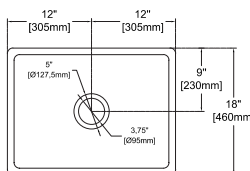

SAVONNA 24" , Matte White

- 10SV80061-2L **Apron Front Kitchen Sink**
- 38TP02071 **Sink Strainer, chrome (Optional)**
- 60GR0701 **Metal Grid (Optional)**

1. **Features**
   24" W x 18" D
2. Apron Front
   - Fine Fireclay Material
   - Single Bowl
   - Reversible
   - 10 years warranty