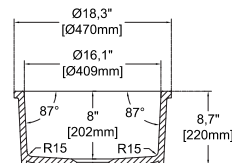

PESCARA

PESCARA 18"

10PC80047 **Undermount Kitchen Sink**
38TP02071 **Sink Strainer, chrome (Optional)**
60GR0707 **Metal Grid (Optional)**

Features

18" W x 18" D

- Undermount
- Available also for drop-in montage
- Fine Fireclay Material
- Single Bowl
- 10 years warranty
- For drop-in version orders, please add variant no 6 at the end of the code