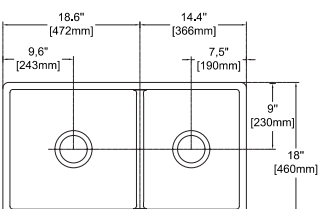

SAVONNA 33" Double Bowl , Matte White

- 10SV80284-2L **Apron Front Kitchen Sink**
- 38TP02071 **Sink Strainer, chrome, X2 (Optional)**
- 60GR0705 **Metal Grid (Optional X1)**
- 60GR0710 **Metal Grid (Optional X1)**

1. **Features**
   33" W x 18" D
2. Apron Front
   - Fine Fireclay Material
   - Double Bowl
   - Reversible
   - 10 years warranty