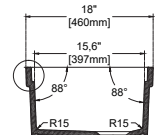

PESCARA 32" Low Level Stepped , Black

- 10PC84080 -2N **Undermount Kitchen Sink**
- 38TP02071 **Sink Strainer, chrome (Optional)**
- 60GR0708 **Metal Grid (Optional)**

1. **Features**
   32" W x 18" D
2. Undermount
   - Available also for drop-in montage
   - Fine Fireclay Material
   - Single Bowl
   - 10 years warranty