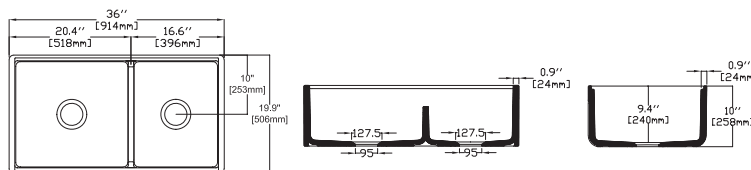

FERRARA 36" Double Bowl ,Black

- 10FR81291-2N **Apron Front Kitchen Sink**
- 38TP02081 **Sink Strainer, chrome, X2 (Optional)**
- 60GR0716 **Metal Grid (Optional X1)**
- 60GR0717 **Metal Grid (Optional X1)**
- 25KSMT003 **Wooden Cutting Board (Optional)**

Features

36" W x 20" D

- Apron Front
- Fine Fireclay Material
- Double Bowl
- Cutting Board Ledge
- Reversible
- 10 years warranty