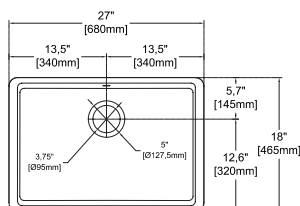

PESCARA 27" Overflow , Black

10PC83068-2N	Undermount Kitchen Sink
38TP0209I	Sink Strainer, chrome (Optional)
60GR0719	Metal Grid (Optional)

Features

27" W x 18" D

- Undermount
- Available also for drop-in montage
- Fine Fireclay Material
- Single Bowl
- With Overflow Hole
- 10 years warranty
- For drop-in version orders, please add variant no 6 at the end of the code