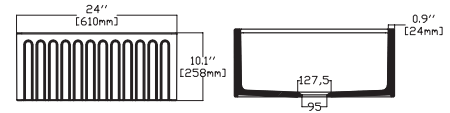

RAVENNA

RAVENNA 24" , Ivory

- 10RV81061-2K **Apron Front Kitchen Sink**
- 38TP02071 **Sink Strainer, chrome (Optional)**
- 60GR0701 **Metal Grid (Optional)**
- 25KSMT001 **Wooden Cutting Board (Optional)**

1. **Features**
   24" W x 18" D
2. Apron Front
   - Fine Fireclay Material
   - Single Bowl
   - Cutting Board Ledge
   - Reversible
   - 10 years warranty