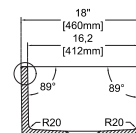

SAVONNA 27" , Black

10SV80069-2N **Apron Front Kitchen Sink**
38TP02071 **Sink Strainer, chrome (Optional)**
60GR0702 **Metal Grid (Optional)**

Features
27" W x 18" D
· Apron Front
· Fine Fireclay Material
· Single Bowl
· Reversible
· 10 years warranty