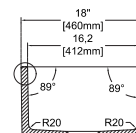

SAVONNA 27"

10SV80069 **Apron Front Kitchen Sink**
38TP02071 **Sink Strainer, chrome (Optional)**
60GR0702 **Metal Grid (Optional)**

Features
27" W x 18" D
· Apron Front
· Fine Fireclay Material
· Single Bowl
· Reversible
· 10 years warranty