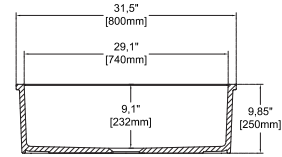

PESCARA

PESCARA 32"

10PC80080 **Undermount Kitchen Sink**
38TP02071 **Sink Strainer, chrome (Optional)**
60GR0708 **Metal Grid (Optional)**

Features

32" W x 18" D

- Undermount
- Available also for drop-in montage
- Fine Fireclay Material
- Single Bowl
- 10 years warranty
- For drop-in version orders, please add variant no 6 at the end of the code