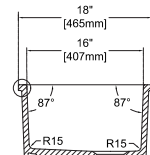

PESCARA 27" , Matte White

10PC80068-2L **Undermount Kitchen Sink**
38TP02071 **Sink Strainer, chrome (Optional)**
60GR0719 **Metal Grid (Optional)**

Features

27" W x 18" D

- Undermount
- Available also for drop-in montage
- Fine Fireclay Material
- Single Bowl
- 10 years warranty
- For drop-in version orders, please add variant no 6 at the end of the code