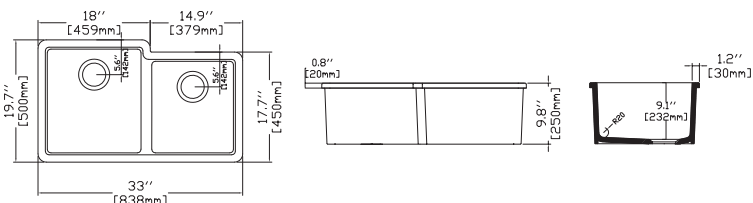

PESCARA 33" Overflow , Double Bowl , Asymmetric

10PD82284	Undermount Kitchen Sink
38TP02101	Sink Strainer, chrome, X2 (Optional)
60GR0709	Metal Grid (Optional X1)
60GR0711	Metal Grid (Optional X1)

Features

33" W x 20" D

- Undermount
- Fine Fireclay Material
- Double Bowl
- With Overflow Hole
- 10 years warranty
- For drop-in version orders, please add variant no 6 at the end of the code