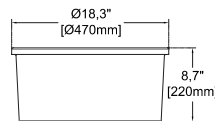

PESCARA 18" , Matte White

10PC80047-2L **Undermount Kitchen Sink**
38TP02071 **Sink Strainer, chrome (Optional)**
60GR0707 **Metal Grid (Optional)**

Features

18" W x 18" D

- Undermount
- Available also for drop-in montage
- Fine Fireclay Material
- Single Bowl
- 10 years warranty
- For drop-in version orders, please add variant no 6 at the end of the code