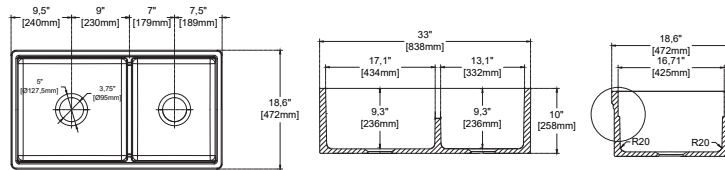

MODENNA 33" Double Bowl, Black, Low Level Stepped

10MD80284-2N **Apron Front Kitchen Sink**
38TP02071 **Sink Strainer, chrome, X2 (Optional)**
60GR0705 **Metal Grid (Optional X1)**
60GR0710 **Metal Grid (Optional X1)**

Features
33" W x 18" D

- Apron Front
- Fine Fireclay Material
- Double Bowl
- Cutting Board Ledge(Low)
- Reversible
- 10 years warranty