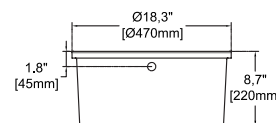

PESCARA 18" Overflow , Black

10PC83047-2N	Undermount Kitchen Sink
38TP0209I	Sink Strainer, chrome (Optional)
60GR0707	Metal Grid (Optional)

Features 18" W x 18" D

- Undermount
- Available also for drop-in montage
- Fine Fireclay Material
- Single Bowl
- With Overflow Hole
- 10 years warranty
- For drop-in version orders, please add variant no 6 at the end of the code