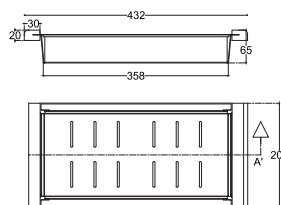

Colander

26MTHZ001 **Colander (8" W x 17" D)**
26MTHZ003 **Colander (8" W x 19" D)**

Features
· Chrome plated

Suitable for
· Modenna
· Ravenna
· Pescara Low Level