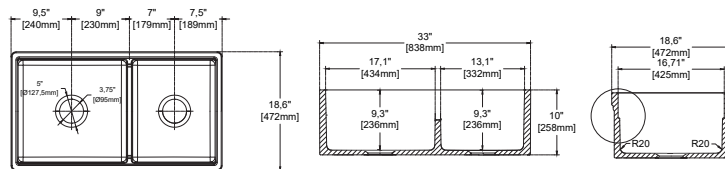

MODENNA 33" Double Bowl, Matte White, Low Level Stepped

10MD80284-2L **Apron Front Kitchen Sink**
38TP02071 **Sink Strainer, chrome, X2 (Optional)**
60GR0705 **Metal Grid (Optional X1)**
60GR0710 **Metal Grid (Optional X1)**

Features
33" W x 18" D

- Apron Front
- Fine Fireclay Material
- Double Bowl
- Cutting Board Ledge(Low)
- Reversible
- 10 years warranty