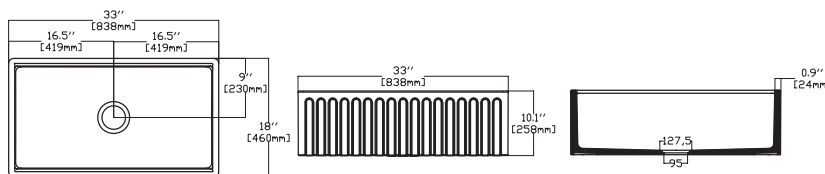

RAVENNA 33" , Black

- 10RV81084-2N **Apron Front Kitchen Sink**
- 38TP02071 **Sink Strainer, chrome (Optional)**
- 60GR0704 **Metal Grid (Optional)**
- 25KSMT001 **Wooden Cutting Board (Optional)**

1. **Features**
2. **33" W x 18" D**
   - Apron Front
   - Fine Fireclay Material
   - Single Bowl
   - Cutting Board Ledge
   - Reversible
   - 10 years warranty