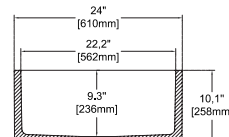

SAVONNA 24" , Black

- 10SV80061-2N **Apron Front Kitchen Sink**
- 38TP02071 **Sink Strainer, chrome (Optional)**
- 60GR0701 **Metal Grid (Optional)**

1. **Features**
   24" W x 18" D
2. Apron Front
   - Fine Fireclay Material
   - Single Bowl
   - Reversible
   - 10 years warranty