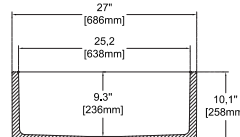

SAVONNA 27" , Matte White

10SV80069-2L **Apron Front Kitchen Sink**
38TP02071 **Sink Strainer, chrome (Optional)**
60GR0702 **Metal Grid (Optional)**

Features
27" W x 18" D
· Apron Front
· Fine Fireclay Material
· Single Bowl
· Reversible
· 10 years warranty