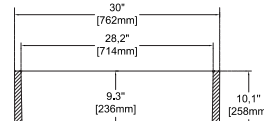

SAVONNA 30" , Matte White

10SV80076-2L **Apron Front Kitchen Sink**
38TP02071 **Sink Strainer, chrome (Optional)**
60GR0703 **Metal Grid (Optional)**

Features
30" W x 18" D
· Apron Front
· Fine Fireclay Material
· Single Bowl
· Reversible
· 10 years warranty