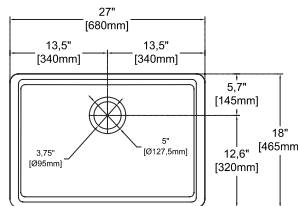

PESCARA 27" , Black

10PC80068-2N **Undermount Kitchen Sink**
38TP02071 **Sink Strainer, chrome (Optional)**
60GR0719 **Metal Grid (Optional)**

Features

27" W x 18" D

- Undermount
- Available also for drop-in montage
- Fine Fireclay Material
- Single Bowl
- 10 years warranty
- For drop-in version orders, please add variant no 6 at the end of the code