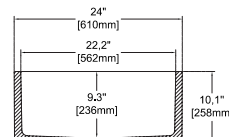

SAVONNA 24" , Matte White

- 10SV80061-2L **Apron Front Kitchen Sink**
- 38TP02071 **Sink Strainer, chrome (Optional)**
- 60GR0701 **Metal Grid (Optional)**

1. **Features**
   24" W x 18" D
2. Apron Front
   - Fine Fireclay Material
   - Single Bowl
   - Reversible
   - 10 years warranty