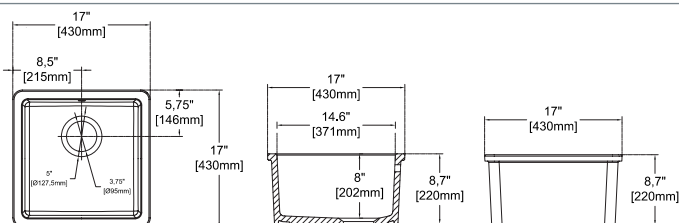

PESCARA 17" Overflow

10PC83043 **Undermount / Drop in Kitchen Sink**
38TP0209I **Sink Strainer, chrome (Optional)**
60GR0706 **Metal Grid (Optional)**

Features

17" W x 17" D

- Undermount
- Available also for drop-in montage
- Fine Fireclay Material
- Single Bowl
- With Overflow Hole
- 10 years warranty
- For drop-in version orders, please add variant no 6 at the end of the code