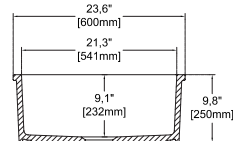

PESCARA 24" Overflow , Matte White

10PC83060-2L	Undermount Kitchen Sink
38TP0209I	Sink Strainer, chrome (Optional)
60GR0718	Metal Grid (Optional)

Features

24" W x 18" D

- Undermount
- Available also for drop-in montage
- Fine Fireclay Material
- Single Bowl
- With Overflow Hole
- 10 years warranty
- For drop-in version orders, please add variant no 6 at the end of the code