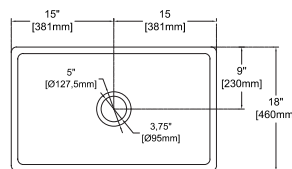

SAVONNA 30" , Matte White

10SV80076-2L **Apron Front Kitchen Sink**
38TP02071 **Sink Strainer, chrome (Optional)**
60GR0703 **Metal Grid (Optional)**

Features
30" W x 18" D
· Apron Front
· Fine Fireclay Material
· Single Bowl
· Reversible
· 10 years warranty