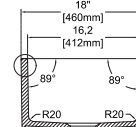

SAVONNA 27" , Matte White

10SV80069-2L **Apron Front Kitchen Sink**
38TP02071 **Sink Strainer, chrome (Optional)**
60GR0702 **Metal Grid (Optional)**

Features
27" W x 18" D
· Apron Front
· Fine Fireclay Material
· Single Bowl
· Reversible
· 10 years warranty