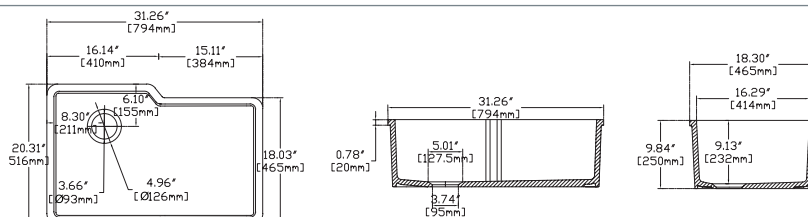

PESCARA 32" Overflow , Asymmetric

10PC83380	Undermount Kitchen Sink
38TP0209I	Sink Strainer, chrome (Optional)
60GR0720	Metal Grid (Optional)

Features

32" W x 20" D

- Undermount
- Available also for drop-in montage
- Fine Fireclay Material
- Single Bowl
- With Overflow Hole
- 10 years warranty
- For drop-in version orders, please add variant no 6 at the end of the code