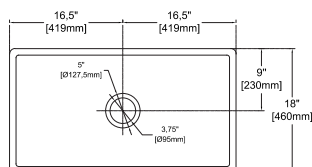

SAVONNA 33"

10SV80084 **Apron Front Kitchen Sink**
38TP02071 **Sink Strainer, chrome (Optional)**
60GR0704 **Metal Grid (Optional)**

Features

33" W x 18" D

- Apron Front
- Fine Fireclay Material
- Single Bowl
- Reversible
- 10 years warranty