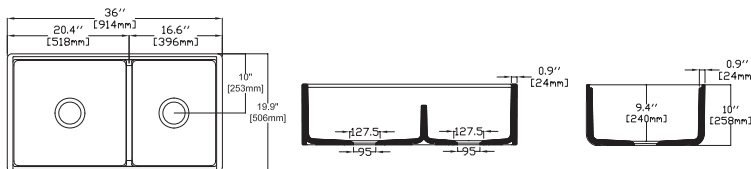

FERRARA 36" Double Bowl ,Matte White

- 10FR81291-2L **Apron Front Kitchen Sink**
- 38TP02081 **Sink Strainer, chrome, X2 (Optional)**
- 60GR0716 **Metal Grid (Optional X1)**
- 60GR0717 **Metal Grid (Optional X1)**
- 25KSMT003 **Wooden Cutting Board (Optional)**

Features

36" W x 20" D

- Apron Front
- Fine Fireclay Material
- Double Bowl
- Cutting Board Ledge
- Reversible
- 10 years warranty