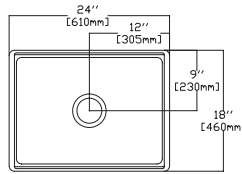

RAVENNA 24" , Taupe

- 10RV81061-2H **Apron Front Kitchen Sink**
- 38TP02071 **Sink Strainer, chrome (Optional)**
- 60GR0701 **Metal Grid (Optional)**
- 25KSMT001 **Wooden Cutting Board (Optional)**

1. **Features**
   24" W x 18" D
2. Apron Front
   - Fine Fireclay Material
   - Single Bowl
   - Cutting Board Ledge
   - Reversible
   - 10 years warranty