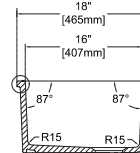

PESCARA 27" Overflow , Matte White

10PC83068-2L	Undermount Kitchen Sink
38TP0209I	Sink Strainer, chrome (Optional)
60GR0719	Metal Grid (Optional)

Features

27" W x 18" D

- Undermount
- Available also for drop-in montage
- Fine Fireclay Material
- Single Bowl
- With Overflow Hole
- 10 years warranty
- For drop-in version orders, please add variant no 6 at the end of the code