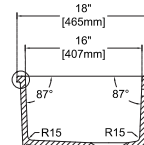

PESCARA 24" Overflow , Matte White

10PC83060-2L	Undermount Kitchen Sink
38TP0209I	Sink Strainer, chrome (Optional)
60GR0718	Metal Grid (Optional)

Features

24" W x 18" D

- Undermount
- Available also for drop-in montage
- Fine Fireclay Material
- Single Bowl
- With Overflow Hole
- 10 years warranty
- For drop-in version orders, please add variant no 6 at the end of the code