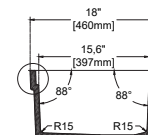

PESCARA 32" Low Level Stepped , Overflow

10PC85080	Undermount Kitchen Sink
38TP0209I	Sink Strainer, chrome (Optional)
60GR0708	Metal Grid (Optional)

Features

32" W x 18" D

- Undermount
- Available also for drop-in montage
- Fine Fireclay Material
- Single Bowl
- With Overflow Hole
- 10 years warranty