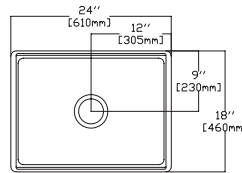

RAVENNA 24" , Ivory

- 10RV81061-2K **Apron Front Kitchen Sink**
- 38TP02071 **Sink Strainer, chrome (Optional)**
- 60GR0701 **Metal Grid (Optional)**
- 25KSMT001 **Wooden Cutting Board (Optional)**

1. **Features**
   24" W x 18" D
2. Apron Front
   - Fine Fireclay Material
   - Single Bowl
   - Cutting Board Ledge
   - Reversible
   - 10 years warranty