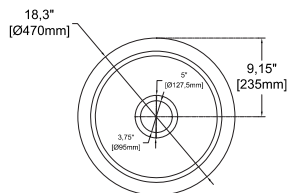

PESCARA 18" , Matte White

10PC80047-2L **Undermount Kitchen Sink**
38TP02071 **Sink Strainer, chrome (Optional)**
60GR0707 **Metal Grid (Optional)**

Features

18" W x 18" D

- Undermount
- Available also for drop-in montage
- Fine Fireclay Material
- Single Bowl
- 10 years warranty
- For drop-in version orders, please add variant no 6 at the end of the code