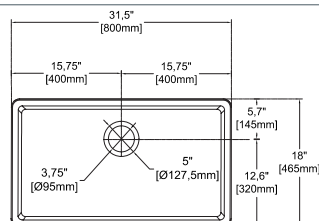

PESCARA 32" Overflow , Black

10PC83080-2N **Undermount Kitchen Sink**
38TP0209I **Sink Strainer, chrome (Optional)**
60GR0708 **Metal Grid (Optional)**

Features

32" W x 18" D

- Undermount
- Available also for drop-in montage
- Fine Fireclay Material
- Single Bowl
- With Overflow Hole
- 10 years warranty
- For drop-in version orders, please add variant no 6 at the end of the code