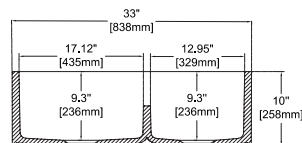

SAVONNA 33" Double Bowl , Matte White

- 10SV80284-2L **Apron Front Kitchen Sink**
- 38TP02071 **Sink Strainer, chrome, X2 (Optional)**
- 60GR0705 **Metal Grid (Optional X1)**
- 60GR0710 **Metal Grid (Optional X1)**

1. **Features**
   33" W x 18" D
2. Apron Front
   - Fine Fireclay Material
   - Double Bowl
   - Reversible
   - 10 years warranty