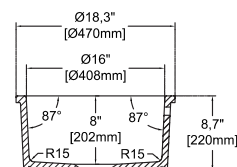

PESCARA 18" Overflow

10PC83047	Undermount Kitchen Sink
38TP0209I	Sink Strainer, chrome (Optional)
60GR0707	Metal Grid (Optional)

Features 18" W x 18" D

- Undermount
- Available also for drop-in montage
- Fine Fireclay Material
- Single Bowl
- With Overflow Hole
- 10 years warranty
- For drop-in version orders, please add variant no 6 at the end of the code