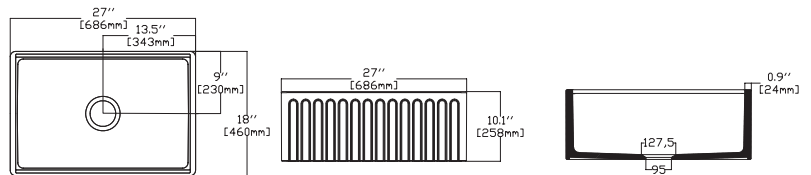

RAVENNA 27" , Matte White

- 10RV81069-2L **Apron Front Kitchen Sink**
- 38TP02071 **Sink Strainer, chrome (Optional)**
- 60GR0702 **Metal Grid (Optional)**
- 25KSMT001 **Wooden Cutting Board (Optional)**

1. **Features**
   27" W x 18" D
2. Apron Front
   - Fine Fireclay Material
   - Single Bowl
   - Cutting Board Ledge
   - Reversible
   - 10 years warranty