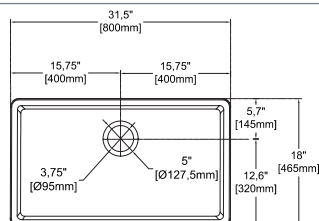

PESCARA 32" Overflow

10PC83080 **Undermount Kitchen Sink**
38TP0209I **Sink Strainer, chrome (Optional)**
60GR0708 **Metal Grid (Optional)**

Features

32" W x 18" D

- Undermount
- Available also for drop-in montage
- Fine Fireclay Material
- Single Bowl
- With Overflow Hole
- 10 years warranty
- For drop-in version orders, please add variant no 6 at the end of the code