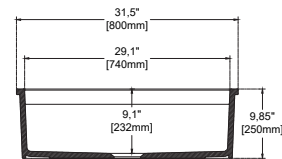

PESCARA 32" Low Level Stepped , Black

- 10PC84080 -2N **Undermount Kitchen Sink**
- 38TP02071 **Sink Strainer, chrome (Optional)**
- 60GR0708 **Metal Grid (Optional)**

1. **Features**
   32" W x 18" D
2. Undermount
   - Available also for drop-in montage
   - Fine Fireclay Material
   - Single Bowl
   - 10 years warranty