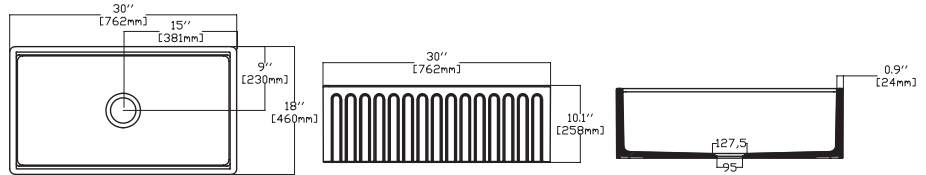

RAVENNA

RAVENNA 30"

- 10RV81076 **Apron Front Kitchen Sink**
- 38TP02071 **Sink Strainer, chrome (Optional)**
- 60GR0703 **Metal Grid (Optional)**
- 25KSMT001 **Wooden Cutting Board (Optional)**

1. **Features**
   30" W x 18" D
2. Apron Front
   - Fine Fireclay Material
   - Single Bowl
   - Cutting Board Ledge
   - Reversible
   - 10 years warranty