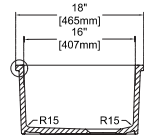

PESCARA

PESCARA 32"

10PC80080 **Undermount Kitchen Sink**
38TP02071 **Sink Strainer, chrome (Optional)**
60GR0708 **Metal Grid (Optional)**

Features

32" W x 18" D

- Undermount
- Available also for drop-in montage
- Fine Fireclay Material
- Single Bowl
- 10 years warranty
- For drop-in version orders, please add variant no 6 at the end of the code