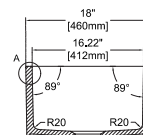

SAVONNA 33"

10SV80084 **Apron Front Kitchen Sink**
38TP02071 **Sink Strainer, chrome (Optional)**
60GR0704 **Metal Grid (Optional)**

Features

33" W x 18" D

- Apron Front
- Fine Fireclay Material
- Single Bowl
- Reversible
- 10 years warranty