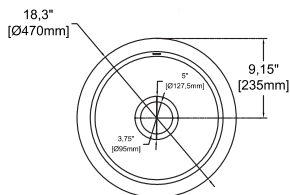

PESCARA 18" Overflow

10PC83047	Undermount Kitchen Sink
38TP0209I	Sink Strainer, chrome (Optional)
60GR0707	Metal Grid (Optional)

Features 18" W x 18" D

- Undermount
- Available also for drop-in montage
- Fine Fireclay Material
- Single Bowl
- With Overflow Hole
- 10 years warranty
- For drop-in version orders, please add variant no 6 at the end of the code