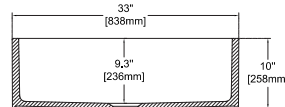

SAVONNA 33"

10SV80084 **Apron Front Kitchen Sink**
38TP02071 **Sink Strainer, chrome (Optional)**
60GR0704 **Metal Grid (Optional)**

Features

33" W x 18" D

- Apron Front
- Fine Fireclay Material
- Single Bowl
- Reversible
- 10 years warranty