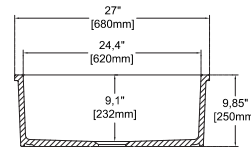

PESCARA 27" , Matte White

10PC80068-2L **Undermount Kitchen Sink**
38TP02071 **Sink Strainer, chrome (Optional)**
60GR0719 **Metal Grid (Optional)**

Features

27" W x 18" D

- Undermount
- Available also for drop-in montage
- Fine Fireclay Material
- Single Bowl
- 10 years warranty
- For drop-in version orders, please add variant no 6 at the end of the code