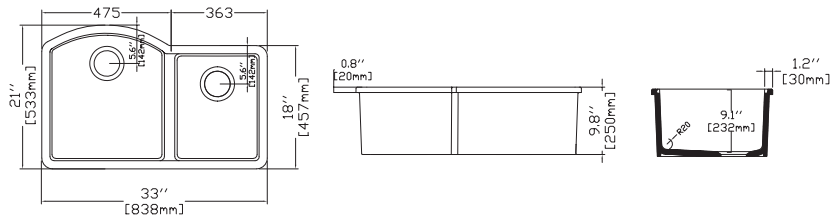

PESCARA 33" Double Bowl , Asymmetric , Black

- 10PD80384-2N **Undermount Kitchen Sink**
- 38TP02071 **Sink Strainer, chrome, X2 (Optional)**
- 60GR0721 **Metal Grid (Optional X1)**
- 60GR0722 **Metal Grid (Optional X1)**

1. **Features**
   33" W x 21" D
2. Undermount
   - Fine Fireclay Material
   - Double Bowl
   - 10 years warranty