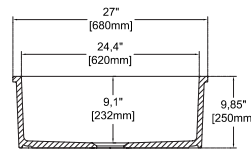

PESCARA 27" Overflow

10PC83068	Undermount Kitchen Sink
38TP0209I	Sink Strainer, chrome (Optional)
60GR0719	Metal Grid (Optional)

Features

27" W x 18" D

- Undermount
- Available also for drop-in montage
- Fine Fireclay Material
- Single Bowl
- With Overflow Hole
- 10 years warranty
- For drop-in version orders, please add variant no 6 at the end of the code