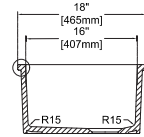

PESCARA 32" , Black

10PC80080-2N **Undermount Kitchen Sink**
38TP02071 **Sink Strainer, chrome (Optional)**
60GR0708 **Metal Grid (Optional)**

Features

32" W x 18" D

- Undermount
- Available also for drop-in montage
- Fine Fireclay Material
- Single Bowl
- 10 years warranty