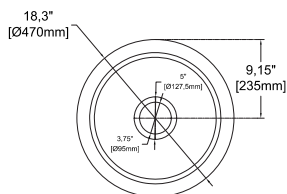

PESCARA 18" , Black

10PC80047-2N **Undermount Kitchen Sink**
38TP02071 **Sink Strainer, chrome (Optional)**
60GR0707 **Metal Grid (Optional)**

Features

18" W x 18" D

- Undermount
- Available also for drop-in montage
- Fine Fireclay Material
- Single Bowl
- 10 years warranty
- For drop-in version orders, please add variant no 6 at the end of the code