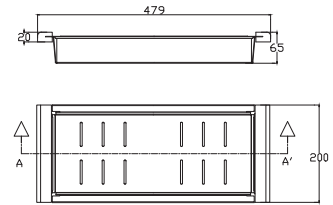

Colander

26MTHZ001 **Colander (8" W x 17" D)**
26MTHZ003 **Colander (8" W x 19" D)**

Features
· Chrome plated

Suitable for
· Modenna
· Ravenna
· Pescara Low Level