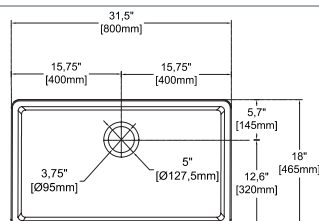

PESCARA 32" Overflow , Matte White

10PC83080-2L **Undermount Kitchen Sink**
38TP0209I **Sink Strainer, chrome (Optional)**
60GR0708 **Metal Grid (Optional)**

Features

32" W x 18" D

- Undermount
- Available also for drop-in montage
- Fine Fireclay Material
- Single Bowl
- With Overflow Hole
- 10 years warranty
- For drop-in version orders, please add variant no 6 at the end of the code