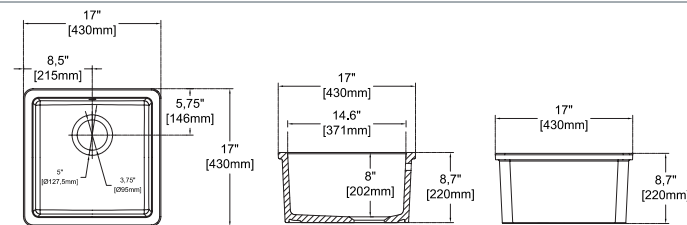

PESCARA 17" Overflow , Matte White

10PC83043-2L **Undermount / Drop in Kitchen Sink**
38TP0209I **Sink Strainer, chrome (Optional)**
60GR0706 **Metal Grid (Optional)**

Features

17" W x 17" D

- Undermount
- Available also for drop-in montage
- Fine Fireclay Material
- Single Bowl
- With Overflow Hole
- 10 years warranty
- For drop-in version orders, please add variant no 6 at the end of the code