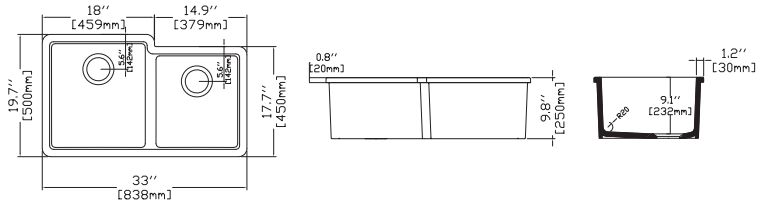

## PESCARA 33" Double Bowl , Asymmetric

10PD80284 **Undermount Kitchen Sink**  
 38TP02071 **Sink Strainer, chrome, X2 (Optional)**  
 60GR0709 **Metal Grid (Optional X1)**  
 60GR0711 **Metal Grid (Optional X1)**