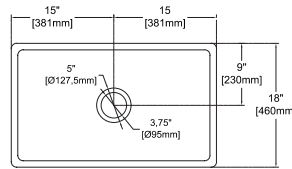

SAVONNA

SAVONNA 30"

10SV80076 **Apron Front Kitchen Sink**
38TP02071 **Sink Strainer, chrome (Optional)**
60GR0703 **Metal Grid (Optional)**

Features
30" W x 18" D
· Apron Front
· Fine Fireclay Material
· Single Bowl
· Reversible
· 10 years warranty