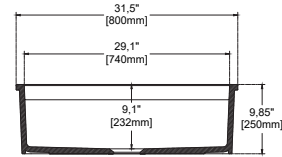

PESCARA

PESCARA 32" Low Level Stepped

- 10PC84080 **Undermount Kitchen Sink**
- 38TP02071 **Sink Strainer, chrome (Optional)**
- 60GR0708 **Metal Grid (Optional)**

1. **Features**
   32" W x 18" D
2. Undermount
   - Available also for drop-in montage
   - Fine Fireclay Material
   - Single Bowl
   - 10 years warranty