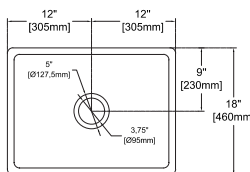

SAVONNA 24" , Black

- 10SV80061-2N **Apron Front Kitchen Sink**
- 38TP02071 **Sink Strainer, chrome (Optional)**
- 60GR0701 **Metal Grid (Optional)**

1. **Features**
   24" W x 18" D
2. Apron Front
   - Fine Fireclay Material
   - Single Bowl
   - Reversible
   - 10 years warranty