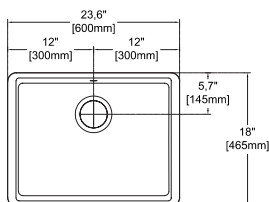

PESCARA 24" Overflow , Black

10PC83060-2N	Undermount Kitchen Sink
38TP0209I	Sink Strainer, chrome (Optional)
60GR0718	Metal Grid (Optional)

Features

24" W x 18" D

- Undermount
- Available also for drop-in montage
- Fine Fireclay Material
- Single Bowl
- With Overflow Hole
- 10 years warranty
- For drop-in version orders, please add variant no 6 at the end of the code