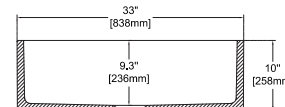

SAVONNA 33" , Matte White

10SV80084-2L **Apron Front Kitchen Sink**
38TP02071 **Sink Strainer, chrome (Optional)**
60GR0704 **Metal Grid (Optional)**

Features

33" W x 18" D

- Apron Front
- Fine Fireclay Material
- Single Bowl
- Reversible
- 10 years warranty