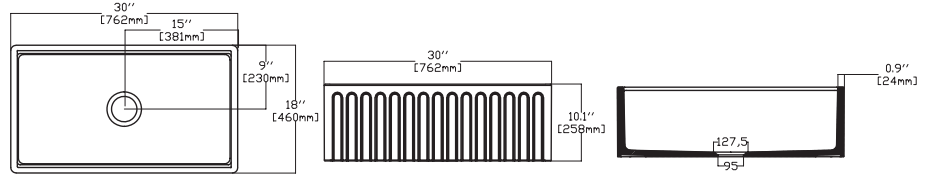

RAVENNA 30" , Black

- 10RV81076-2N **Apron Front Kitchen Sink**
- 38TP02071 **Sink Strainer, chrome (Optional)**
- 60GR0703 **Metal Grid (Optional)**
- 25KSMT001 **Wooden Cutting Board (Optional)**

1. **Features**
   30" W x 18" D
2. Apron Front
   - Fine Fireclay Material
   - Single Bowl
   - Cutting Board Ledge
   - Reversible
   - 10 years warranty