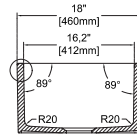

SAVONNA 30"

10SV80076 **Apron Front Kitchen Sink**
38TP02071 **Sink Strainer, chrome (Optional)**
60GR0703 **Metal Grid (Optional)**

Features
30" W x 18" D
· Apron Front
· Fine Fireclay Material
· Single Bowl
· Reversible
· 10 years warranty