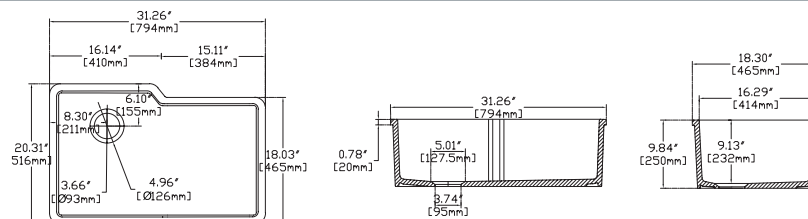

PESCARA 32" Overflow , Asymmetric , Matte White

10PC83380-2L	Undermount Kitchen Sink
38TP0209I	Sink Strainer, chrome (Optional)
60GR0720	Metal Grid (Optional)

Features

32" W x 20" D

- Undermount
- Available also for drop-in montage
- Fine Fireclay Material
- Single Bowl
- With Overflow Hole
- 10 years warranty
- For drop-in version orders, please add variant no 6 at the end of the code