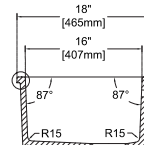

PESCARA 24" Overflow , Black

10PC83060-2N	Undermount Kitchen Sink
38TP0209I	Sink Strainer, chrome (Optional)
60GR0718	Metal Grid (Optional)

Features

24" W x 18" D

- Undermount
- Available also for drop-in montage
- Fine Fireclay Material
- Single Bowl
- With Overflow Hole
- 10 years warranty
- For drop-in version orders, please add variant no 6 at the end of the code