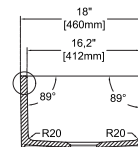

SAVONNA

SAVONNA 24"

- 10SV80061 **Apron Front Kitchen Sink**
- 38TP02071 **Sink Strainer, chrome (Optional)**
- 60GR0701 **Metal Grid (Optional)**

1. **Features**
   24" W x 18" D
2. Apron Front
   - Fine Fireclay Material
   - Single Bowl
   - Reversible
   - 10 years warranty