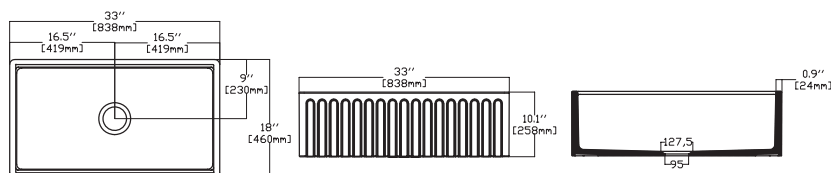

RAVENNA

RAVENNA 33"

- 10RV81084 **Apron Front Kitchen Sink**
- 38TP02071 **Sink Strainer, chrome (Optional)**
- 60GR0704 **Metal Grid (Optional)**
- 25KSMT001 **Wooden Cutting Board (Optional)**

1. **Features**
2. **33" W x 18" D**
   - Apron Front
   - Fine Fireclay Material
   - Single Bowl
   - Cutting Board Ledge
   - Reversible
   - 10 years warranty