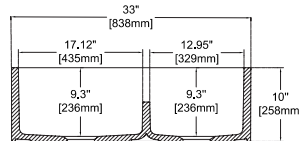

SAVONNA 33" Double Bowl , Black

- 10SV80284-2N **Apron Front Kitchen Sink**
- 38TP02071 **Sink Strainer, chrome, X2 (Optional)**
- 60GR0705 **Metal Grid (Optional X1)**
- 60GR0710 **Metal Grid (Optional X1)**

1. **Features**
   33" W x 18" D
2. Apron Front
   - Fine Fireclay Material
   - Double Bowl
   - Reversible
   - 10 years warranty