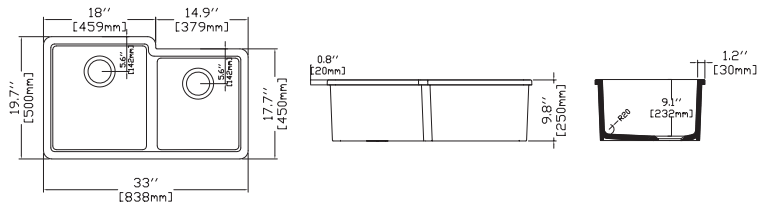

PESCARA 33" Double Bowl , Asymmetric , Matte White

10PD80284-2L **Undermount Kitchen Sink**
38TP02071 **Sink Strainer, chrome, X2 (Optional)**
60GR0709 **Metal Grid (Optional X1)**
60GR0711 **Metal Grid (Optional X1)**

Features
33" W x 20" D

- Undermount
- Fine Fireclay Material
- Double Bowl
- 10 years warranty
- For drop-in version orders, please add variant no 6 at the end of the code