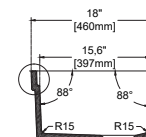

PESCARA 32" Low Level Stepped , Overflow , Black

10PC85080 -2N	Undermount Kitchen Sink
38TP0209I	Sink Strainer, chrome (Optional)
60GR0708	Metal Grid (Optional)

Features

32" W x 18" D

- Undermount
- Available also for drop-in montage
- Fine Fireclay Material
- Single Bowl
- With Overflow Hole
- 10 years warranty