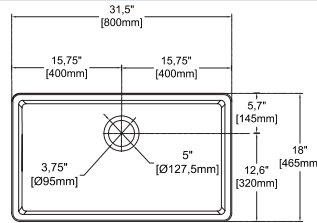

PESCARA

PESCARA 32"

10PC80080 **Undermount Kitchen Sink**
38TP02071 **Sink Strainer, chrome (Optional)**
60GR0708 **Metal Grid (Optional)**

Features

32" W x 18" D

- Undermount
- Available also for drop-in montage
- Fine Fireclay Material
- Single Bowl
- 10 years warranty
- For drop-in version orders, please add variant no 6 at the end of the code