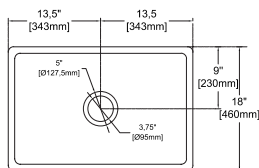

SAVONNA 27" , Black

10SV80069-2N **Apron Front Kitchen Sink**
38TP02071 **Sink Strainer, chrome (Optional)**
60GR0702 **Metal Grid (Optional)**

Features
27" W x 18" D
· Apron Front
· Fine Fireclay Material
· Single Bowl
· Reversible
· 10 years warranty