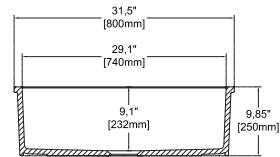

PESCARA 32" , Matte White

10PC80080-2L **Undermount Kitchen Sink**
38TP02071 **Sink Strainer, chrome (Optional)**
60GR0708 **Metal Grid (Optional)**

Features

32" W x 18" D

- Undermount
- Available also for drop-in montage
- Fine Fireclay Material
- Single Bowl
- 10 years warranty
- For drop-in version orders, please add variant no 6 at the end of the code