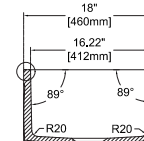

SAVONNA 33" Double Bowl , Black

- 10SV80284-2N **Apron Front Kitchen Sink**
- 38TP02071 **Sink Strainer, chrome, X2 (Optional)**
- 60GR0705 **Metal Grid (Optional X1)**
- 60GR0710 **Metal Grid (Optional X1)**

1. **Features**
   33" W x 18" D
2. Apron Front
   - Fine Fireclay Material
   - Double Bowl
   - Reversible
   - 10 years warranty