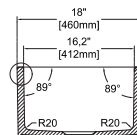

SAVONNA 30" , Matte White

10SV80076-2L **Apron Front Kitchen Sink**
38TP02071 **Sink Strainer, chrome (Optional)**
60GR0703 **Metal Grid (Optional)**

Features
30" W x 18" D
· Apron Front
· Fine Fireclay Material
· Single Bowl
· Reversible
· 10 years warranty