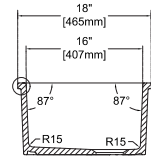

PESCARA

PESCARA 27"

10PC80068 **Undermount Kitchen Sink**
38TP02071 **Sink Strainer, chrome (Optional)**
60GR0719 **Metal Grid (Optional)**

Features

27" W x 18" D

- Undermount
- Available also for drop-in montage
- Fine Fireclay Material
- Single Bowl
- 10 years warranty
- For drop-in version orders, please add variant no 6 at the end of the code