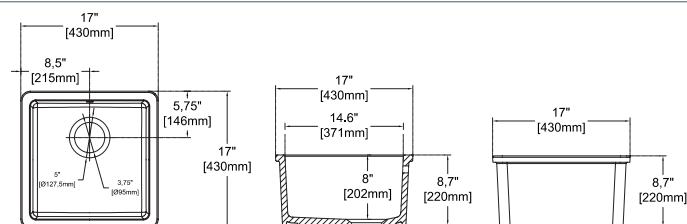

PESCARA 17" Overflow , Black

10PC83043-2N **Undermount / Drop in Kitchen Sink**
38TP0209I **Sink Strainer, chrome (Optional)**
60GR0706 **Metal Grid (Optional)**

Features

17" W x 17" D

- Undermount
- Available also for drop-in montage
- Fine Fireclay Material
- Single Bowl
- With Overflow Hole
- 10 years warranty
- For drop-in version orders, please add variant no 6 at the end of the code