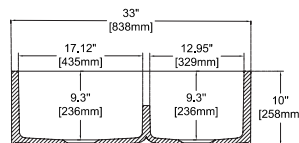

SAVONNA

SAVONNA 33" Double Bowl

- 10SV80284 **Apron Front Kitchen Sink**
- 38TP02071 **Sink Strainer, chrome, X2 (Optional)**
- 60GR0705 **Metal Grid (Optional X1)**
- 60GR0710 **Metal Grid (Optional X1)**

1. **Features**
   33" W x 18" D
2. Apron Front
   - Fine Fireclay Material
   - Double Bowl
   - Reversible
   - 10 years warranty