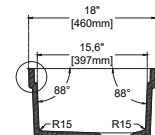

PESCARA 32" Low Level Stepped , Matte White

- 10PC84080 -2L **Undermount Kitchen Sink**
- 38TP02071 **Sink Strainer, chrome (Optional)**
- 60GR0708 **Metal Grid (Optional)**

1. **Features**
   32" W x 18" D
2. Undermount
   - Available also for drop-in montage
   - Fine Fireclay Material
   - Single Bowl
   - 10 years warranty