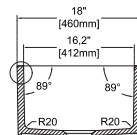

SAVONNA 30" , Black

10SV80076-2N **Apron Front Kitchen Sink**
38TP02071 **Sink Strainer, chrome (Optional)**
60GR0703 **Metal Grid (Optional)**

Features
30" W x 18" D
· Apron Front
· Fine Fireclay Material
· Single Bowl
· Reversible
· 10 years warranty