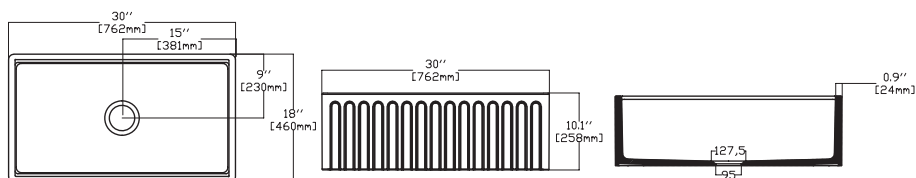

RAVENNA 30" , Taupe

10RV81076-2H	Apron Front Kitchen Sink
38TP02071	Sink Strainer, chrome (Optional)
60GR0703	Metal Grid (Optional)
25KSMT001	Wooden Cutting Board (Optional)

Features

30" W x 18" D

- Apron Front
- Fine Fireclay Material
- Single Bowl
- Cutting Board Ledge
- Reversible
- 10 years warranty