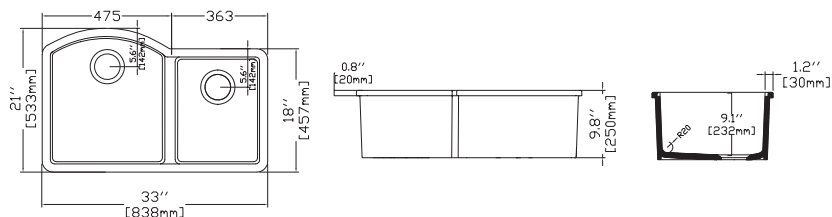

PESCARA 33" Overflow , Double Bowl , Asymmetric

10PD82384	Undermount Kitchen Sink
38TP02101	Sink Strainer, chrome, X2 (Optional)
60GR0721	Metal Grid (Optional X1)
60GR0722	Metal Grid (Optional X1)

Features

33" W x 21" D

- Undermount
- Fine Fireclay Material
- Double Bowl
- With Overflow Hole
- 10 years warranty