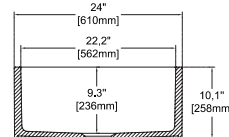

SAVONNA

SAVONNA 24"

- 10SV80061 **Apron Front Kitchen Sink**
- 38TP02071 **Sink Strainer, chrome (Optional)**
- 60GR0701 **Metal Grid (Optional)**

1. **Features**
   24" W x 18" D
2. Apron Front
   - Fine Fireclay Material
   - Single Bowl
   - Reversible
   - 10 years warranty