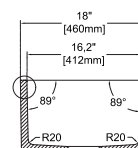

SAVONNA 24" , Black

- 10SV80061-2N **Apron Front Kitchen Sink**
- 38TP02071 **Sink Strainer, chrome (Optional)**
- 60GR0701 **Metal Grid (Optional)**

1. **Features**
   24" W x 18" D
2. Apron Front
   - Fine Fireclay Material
   - Single Bowl
   - Reversible
   - 10 years warranty