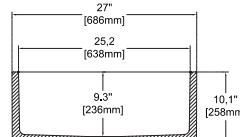

SAVONNA 27" , Black

10SV80069-2N **Apron Front Kitchen Sink**
38TP02071 **Sink Strainer, chrome (Optional)**
60GR0702 **Metal Grid (Optional)**

Features
27" W x 18" D
· Apron Front
· Fine Fireclay Material
· Single Bowl
· Reversible
· 10 years warranty