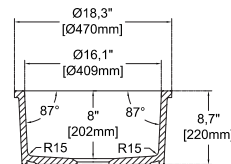

PESCARA 18" , Black

10PC80047-2N **Undermount Kitchen Sink**
38TP02071 **Sink Strainer, chrome (Optional)**
60GR0707 **Metal Grid (Optional)**

Features

18" W x 18" D

- Undermount
- Available also for drop-in montage
- Fine Fireclay Material
- Single Bowl
- 10 years warranty
- For drop-in version orders, please add variant no 6 at the end of the code