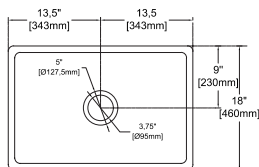

SAVONNA 27"

10SV80069 **Apron Front Kitchen Sink**
38TP02071 **Sink Strainer, chrome (Optional)**
60GR0702 **Metal Grid (Optional)**

Features
27" W x 18" D
· Apron Front
· Fine Fireclay Material
· Single Bowl
· Reversible
· 10 years warranty