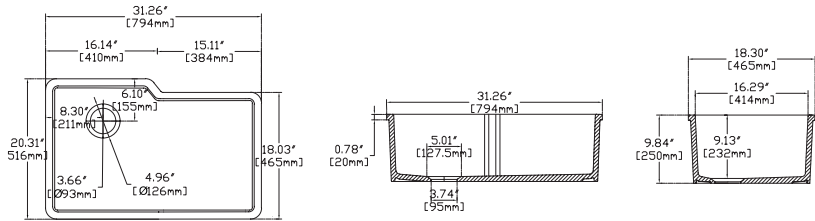

PESCARA

PESCARA 32" Asymmetric

10PC80380 **Undermount Kitchen Sink**
38TP02071 **Sink Strainer, chrome (Optional)**
60GR0720 **Metal Grid (Optional)**

Features

32" W x 20" D

- Undermount
- Available also for drop-in montage
- Fine Fireclay Material
- Single Bowl
- 10 years warranty
- For drop-in version orders, please add variant no 6 at the end of the code