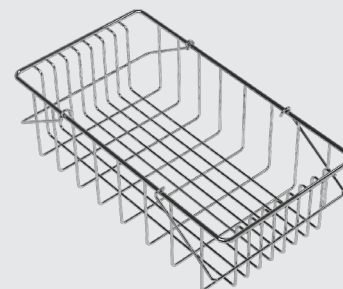

BASKET

Stainless steel metal basket for washing vegetables and fruits. With its large volume, it will fit your sink perfectly.