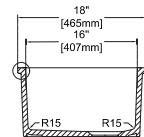

PESCARA 32" , Matte White

10PC80080-2L **Undermount Kitchen Sink**
38TP02071 **Sink Strainer, chrome (Optional)**
60GR0708 **Metal Grid (Optional)**

Features

32" W x 18" D

- Undermount
- Available also for drop-in montage
- Fine Fireclay Material
- Single Bowl
- 10 years warranty
- For drop-in version orders, please add variant no 6 at the end of the code