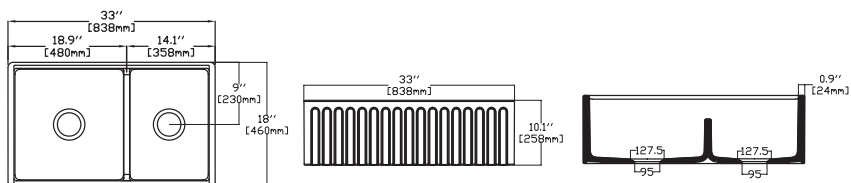

RAVENNA 33" Double Bowl , Ivory

10RV81284-2K	Apron Front Kitchen Sink
38TP02071	Sink Strainer, chrome, X2 (Optional)
60GR0705	Metal Grid (Optional X1)
60GR0710	Metal Grid (Optional X1)
25KSMT001	Wooden Cutting Board (Optional)

Features

33" W x 18" D

- Apron Front
- Fine Fireclay Material
- Double Bowl
- Cutting Board Ledge
- Reversible
- 10 years warranty