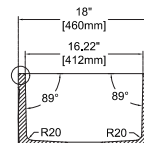

SAVONNA 33" Double Bowl , Matte White

- 10SV80284-2L **Apron Front Kitchen Sink**
- 38TP02071 **Sink Strainer, chrome, X2 (Optional)**
- 60GR0705 **Metal Grid (Optional X1)**
- 60GR0710 **Metal Grid (Optional X1)**

1. **Features**
   33" W x 18" D
2. Apron Front
   - Fine Fireclay Material
   - Double Bowl
   - Reversible
   - 10 years warranty