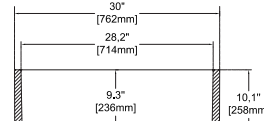

SAVONNA 30" , Black

10SV80076-2N **Apron Front Kitchen Sink**
38TP02071 **Sink Strainer, chrome (Optional)**
60GR0703 **Metal Grid (Optional)**

Features
30" W x 18" D
· Apron Front
· Fine Fireclay Material
· Single Bowl
· Reversible
· 10 years warranty