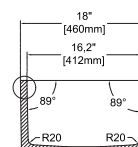

SAVONNA 24" , Matte White

- 10SV80061-2L **Apron Front Kitchen Sink**
- 38TP02071 **Sink Strainer, chrome (Optional)**
- 60GR0701 **Metal Grid (Optional)**

1. **Features**
   24" W x 18" D
2. Apron Front
   - Fine Fireclay Material
   - Single Bowl
   - Reversible
   - 10 years warranty