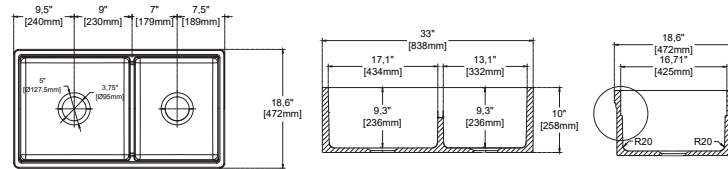

MODENNA

MODENNA 33" Double Bowl, Low Level Stepped

10MD80284 **Apron Front Kitchen Sink**
38TP02071 **Sink Strainer, chrome, X2 (Optional)**
60GR0705 **Metal Grid (Optional X1)**
60GR0710 **Metal Grid (Optional X1)**

Features
33" W x 18" D

- Apron Front
- Fine Fireclay Material
- Double Bowl
- Cutting Board Ledge(Low)
- Reversible
- 10 years warranty