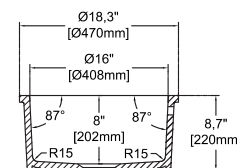

PESCARA 18" Overflow , Black

10PC83047-2N	Undermount Kitchen Sink
38TP0209I	Sink Strainer, chrome (Optional)
60GR0707	Metal Grid (Optional)

Features 18" W x 18" D

- Undermount
- Available also for drop-in montage
- Fine Fireclay Material
- Single Bowl
- With Overflow Hole
- 10 years warranty
- For drop-in version orders, please add variant no 6 at the end of the code