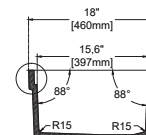

PESCARA 32" Low Level Stepped , Overflow , Matte White

10PC85080 -2L	Undermount Kitchen Sink
38TP0209I	Sink Strainer, chrome (Optional)
60GR0708	Metal Grid (Optional)

Features

32" W x 18" D

- Undermount
- Available also for drop-in montage
- Fine Fireclay Material
- Single Bowl
- With Overflow Hole
- 10 years warranty