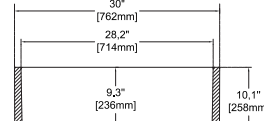

SAVONNA

SAVONNA 30"

10SV80076 **Apron Front Kitchen Sink**
38TP02071 **Sink Strainer, chrome (Optional)**
60GR0703 **Metal Grid (Optional)**

Features
30" W x 18" D
· Apron Front
· Fine Fireclay Material
· Single Bowl
· Reversible
· 10 years warranty