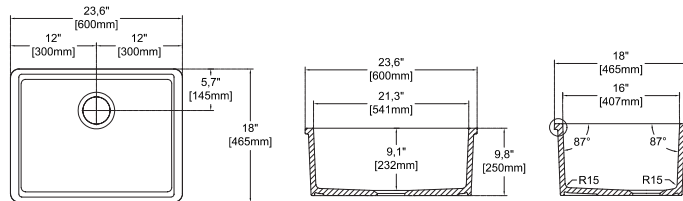

PESCARA 24" , Matte White

10PC80060-2L **Undermount Kitchen Sink**
38TP02071 **Sink Strainer, chrome (Optional)**
60GR0718 **Metal Grid (Optional)**

Features

24" W x 18" D

- Undermount
- Available also for drop-in montage
- Fine Fireclay Material
- Single Bowl
- 10 years warranty
- For drop-in version orders, please add variant no 6 at the end of the code