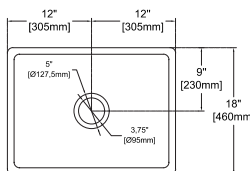

SAVONNA

SAVONNA 24"

- 10SV80061 **Apron Front Kitchen Sink**
- 38TP02071 **Sink Strainer, chrome (Optional)**
- 60GR0701 **Metal Grid (Optional)**

1. **Features**
   24" W x 18" D
2. Apron Front
   - Fine Fireclay Material
   - Single Bowl
   - Reversible
   - 10 years warranty