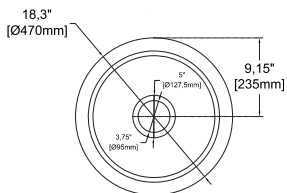

PESCARA

PESCARA 18"

10PC80047 **Undermount Kitchen Sink**
38TP02071 **Sink Strainer, chrome (Optional)**
60GR0707 **Metal Grid (Optional)**

Features

18" W x 18" D

- Undermount
- Available also for drop-in montage
- Fine Fireclay Material
- Single Bowl
- 10 years warranty
- For drop-in version orders, please add variant no 6 at the end of the code