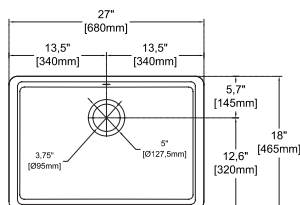

PESCARA 27" Overflow

10PC83068	Undermount Kitchen Sink
38TP0209I	Sink Strainer, chrome (Optional)
60GR0719	Metal Grid (Optional)

Features

27" W x 18" D

- Undermount
- Available also for drop-in montage
- Fine Fireclay Material
- Single Bowl
- With Overflow Hole
- 10 years warranty
- For drop-in version orders, please add variant no 6 at the end of the code