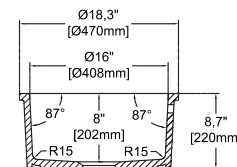

PESCARA 18" Overflow , Matte White

10PC83047-2L	Undermount Kitchen Sink
38TP0209I	Sink Strainer, chrome (Optional)
60GR0707	Metal Grid (Optional)

Features 18" W x 18" D

- Undermount
- Available also for drop-in montage
- Fine Fireclay Material
- Single Bowl
- With Overflow Hole
- 10 years warranty
- For drop-in version orders, please add variant no 6 at the end of the code