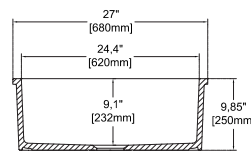

PESCARA 27" Overflow , Black

10PC83068-2N	Undermount Kitchen Sink
38TP0209I	Sink Strainer, chrome (Optional)
60GR0719	Metal Grid (Optional)

Features

27" W x 18" D

- Undermount
- Available also for drop-in montage
- Fine Fireclay Material
- Single Bowl
- With Overflow Hole
- 10 years warranty
- For drop-in version orders, please add variant no 6 at the end of the code