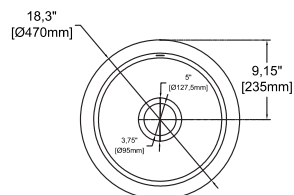

PESCARA 18" Overflow , Matte White

10PC83047-2L	Undermount Kitchen Sink
38TP0209I	Sink Strainer, chrome (Optional)
60GR0707	Metal Grid (Optional)

Features 18" W x 18" D

- Undermount
- Available also for drop-in montage
- Fine Fireclay Material
- Single Bowl
- With Overflow Hole
- 10 years warranty
- For drop-in version orders, please add variant no 6 at the end of the code