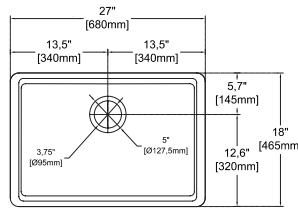

PESCARA

PESCARA 27"

10PC80068 **Undermount Kitchen Sink**
38TP02071 **Sink Strainer, chrome (Optional)**
60GR0719 **Metal Grid (Optional)**

Features

27" W x 18" D

- Undermount
- Available also for drop-in montage
- Fine Fireclay Material
- Single Bowl
- 10 years warranty
- For drop-in version orders, please add variant no 6 at the end of the code