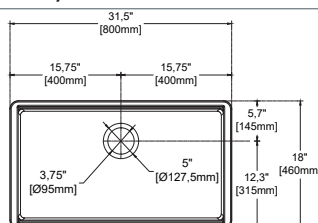

PESCARA 32" Low Level Stepped , Overflow , Black

10PC85080 -2N	Undermount Kitchen Sink
38TP0209I	Sink Strainer, chrome (Optional)
60GR0708	Metal Grid (Optional)

Features

32" W x 18" D

- Undermount
- Available also for drop-in montage
- Fine Fireclay Material
- Single Bowl
- With Overflow Hole
- 10 years warranty