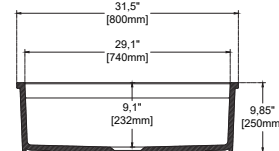

PESCARA 32" Low Level Stepped , Overflow , Black

10PC85080 -2N	Undermount Kitchen Sink
38TP0209I	Sink Strainer, chrome (Optional)
60GR0708	Metal Grid (Optional)

Features

32" W x 18" D

- Undermount
- Available also for drop-in montage
- Fine Fireclay Material
- Single Bowl
- With Overflow Hole
- 10 years warranty