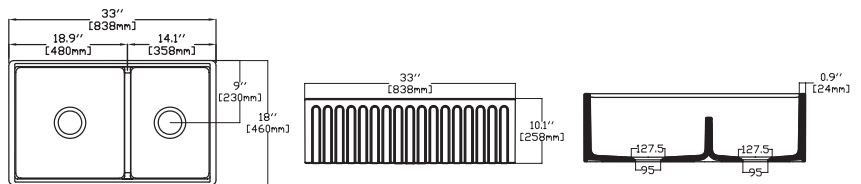

RAVENNA 33" Double Bowl , Black

- 10RV81284-2N **Apron Front Kitchen Sink**
- 38TP02071 **Sink Strainer, chrome, X2 (Optional)**
- 60GR0705 **Metal Grid (Optional X1)**
- 60GR0710 **Metal Grid (Optional X1)**
- 25KSMT001 **Wooden Cutting Board (Optional)**

1. **Features**
   33" W x 18" D
2. Apron Front
   - Fine Fireclay Material
   - Double Bowl
   - Cutting Board Ledge
   - Reversible
   - 10 years warranty