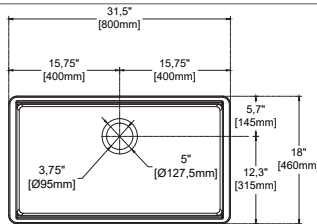

PESCARA 32" Low Level Stepped , Black

- 10PC84080 -2N **Undermount Kitchen Sink**
- 38TP02071 **Sink Strainer, chrome (Optional)**
- 60GR0708 **Metal Grid (Optional)**

1. **Features**
   32" W x 18" D
2. Undermount
   - Available also for drop-in montage
   - Fine Fireclay Material
   - Single Bowl
   - 10 years warranty