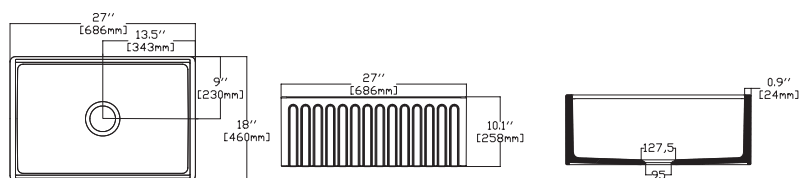

RAVENNA 27" , Taupe

10RV81069-2H	Apron Front Kitchen Sink
38TP02071	Sink Strainer, chrome (Optional)
60GR0702	Metal Grid (Optional)
25KSMT001	Wooden Cutting Board (Optional)

Features

27" W x 18" D

- Apron Front
- Fine Fireclay Material
- Single Bowl
- Cutting Board Ledge
- Reversible
- 10 years warranty