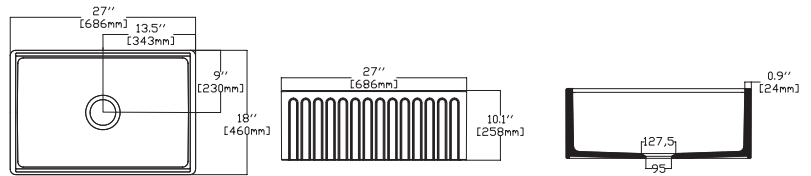

RAVENNA 27" , Black

- 10RV81069-2N **Apron Front Kitchen Sink**
- 38TP02071 **Sink Strainer, chrome (Optional)**
- 60GR0702 **Metal Grid (Optional)**
- 25KSMT001 **Wooden Cutting Board (Optional)**

1. **Features**
   27" W x 18" D
2. Apron Front
   - Fine Fireclay Material
   - Single Bowl
   - Cutting Board Ledge
   - Reversible
   - 10 years warranty