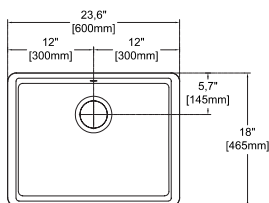

PESCARA 24" Overflow , Matte White

10PC83060-2L	Undermount Kitchen Sink
38TP0209I	Sink Strainer, chrome (Optional)
60GR0718	Metal Grid (Optional)

Features

24" W x 18" D

- Undermount
- Available also for drop-in montage
- Fine Fireclay Material
- Single Bowl
- With Overflow Hole
- 10 years warranty
- For drop-in version orders, please add variant no 6 at the end of the code