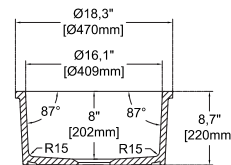

PESCARA 18" , Matte White

10PC80047-2L **Undermount Kitchen Sink**
38TP02071 **Sink Strainer, chrome (Optional)**
60GR0707 **Metal Grid (Optional)**

Features

18" W x 18" D

- Undermount
- Available also for drop-in montage
- Fine Fireclay Material
- Single Bowl
- 10 years warranty
- For drop-in version orders, please add variant no 6 at the end of the code