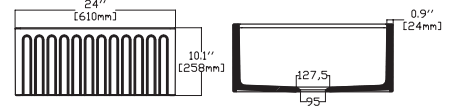

RAVENNA 24" , Matte White

- 10RV81061-2L **Apron Front Kitchen Sink**
- 38TP02071 **Sink Strainer, chrome (Optional)**
- 60GR0701 **Metal Grid (Optional)**
- 25KSMT001 **Wooden Cutting Board (Optional)**

1. **Features**
   24" W x 18" D
2. Apron Front
   - Fine Fireclay Material
   - Single Bowl
   - Cutting Board Ledge
   - Reversible
   - 10 years warranty