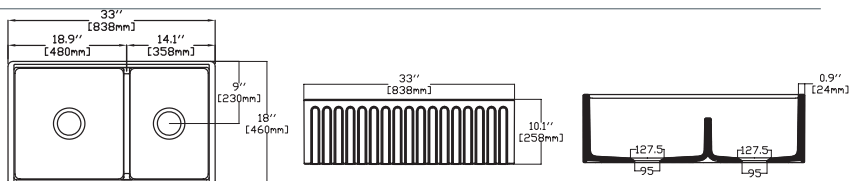

RAVENNA 33" Double Bowl , Taupe

10RV81284-2H	Apron Front Kitchen Sink
38TP02071	Sink Strainer, chrome, X2 (Optional)
60GR0705	Metal Grid (Optional X1)
60GR0710	Metal Grid (Optional X1)
25KSMT001	Wooden Cutting Board (Optional)

Features

33" W x 18" D

- Apron Front
- Fine Fireclay Material
- Double Bowl
- Cutting Board Ledge
- Reversible
- 10 years warranty