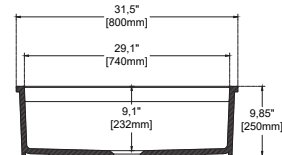

PESCARA 32" Low Level Stepped , Matte White

- 10PC84080 -2L **Undermount Kitchen Sink**
- 38TP02071 **Sink Strainer, chrome (Optional)**
- 60GR0708 **Metal Grid (Optional)**

1. **Features**
   32" W x 18" D
2. Undermount
   - Available also for drop-in montage
   - Fine Fireclay Material
   - Single Bowl
   - 10 years warranty