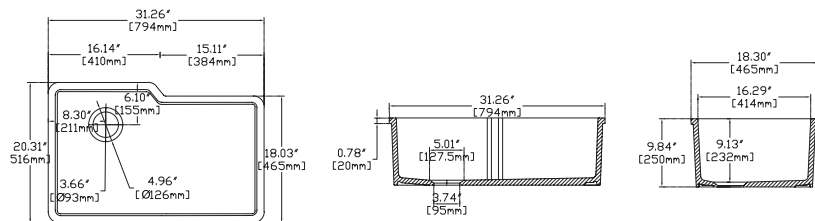

PESCARA 32" Asymmetric , Matte White

10PC80380-2L **Undermount Kitchen Sink**
38TP02071 **Sink Strainer, chrome (Optional)**
60GR0720 **Metal Grid (Optional)**

Features

32" W x 20" D

- Undermount
- Available also for drop-in montage
- Fine Fireclay Material
- Single Bowl
- 10 years warranty
- For drop-in version orders, please add variant no 6 at the end of the code