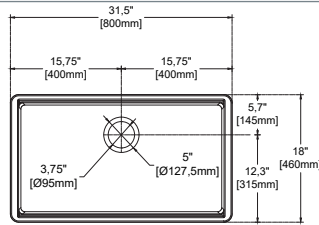

PESCARA

PESCARA 32" Low Level Stepped

- 10PC84080 **Undermount Kitchen Sink**
- 38TP02071 **Sink Strainer, chrome (Optional)**
- 60GR0708 **Metal Grid (Optional)**

1. **Features**
   32" W x 18" D
2. Undermount
   - Available also for drop-in montage
   - Fine Fireclay Material
   - Single Bowl
   - 10 years warranty