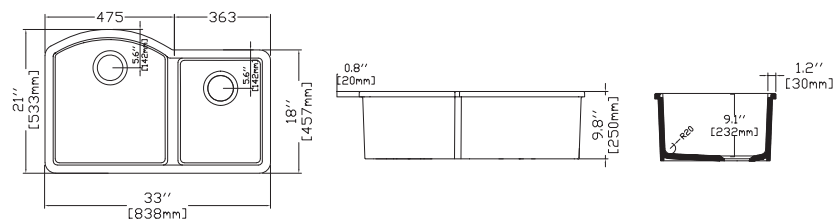

PESCARA 33" Double Bowl , Asymmetric , Matte White

- 10PD80384-2L **Undermount Kitchen Sink**
- 38TP02071 **Sink Strainer, chrome, X2 (Optional)**
- 60GR0721 **Metal Grid (Optional X1)**
- 60GR0722 **Metal Grid (Optional X1)**

1. **Features**
   33" W x 21" D
2. Undermount
   - Fine Fireclay Material
   - Double Bowl
   - 10 years warranty