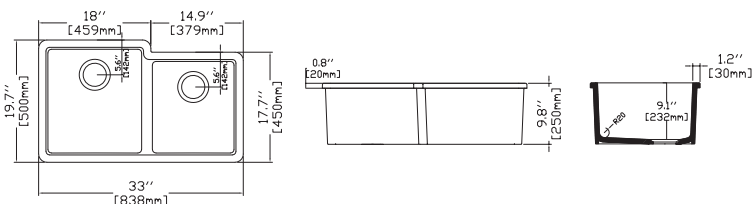

PESCARA 33" Overflow , Double Bowl , Asymmetric , Black

10PD82284-2N	Undermount Kitchen Sink
38TP02101	Sink Strainer, chrome, X2 (Optional)
60GR0709	Metal Grid (Optional X1)
60GR0711	Metal Grid (Optional X1)

Features

33" W x 20" D

- Undermount
- Fine Fireclay Material
- Double Bowl
- With Overflow Hole
- 10 years warranty
- For drop-in version orders, please add variant no 6 at the end of the code