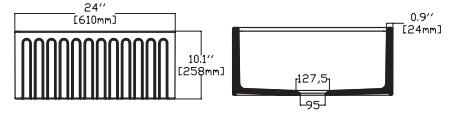

RAVENNA 24" , Taupe

- 10RV81061-2H **Apron Front Kitchen Sink**
- 38TP02071 **Sink Strainer, chrome (Optional)**
- 60GR0701 **Metal Grid (Optional)**
- 25KSMT001 **Wooden Cutting Board (Optional)**

1. **Features**
   24" W x 18" D
2. Apron Front
   - Fine Fireclay Material
   - Single Bowl
   - Cutting Board Ledge
   - Reversible
   - 10 years warranty