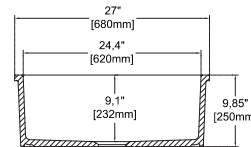

PESCARA 27" , Black

10PC80068-2N **Undermount Kitchen Sink**
38TP02071 **Sink Strainer, chrome (Optional)**
60GR0719 **Metal Grid (Optional)**

Features

27" W x 18" D

- Undermount
- Available also for drop-in montage
- Fine Fireclay Material
- Single Bowl
- 10 years warranty
- For drop-in version orders, please add variant no 6 at the end of the code