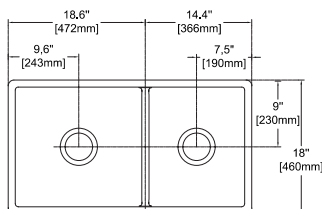

SAVONNA

SAVONNA 33" Double Bowl

- 10SV80284 **Apron Front Kitchen Sink**
- 38TP02071 **Sink Strainer, chrome, X2 (Optional)**
- 60GR0705 **Metal Grid (Optional X1)**
- 60GR0710 **Metal Grid (Optional X1)**

1. **Features**
   33" W x 18" D
2. Apron Front
   - Fine Fireclay Material
   - Double Bowl
   - Reversible
   - 10 years warranty