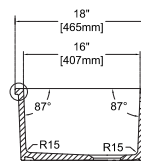

PESCARA 27" Overflow

10PC83068	Undermount Kitchen Sink
38TP0209I	Sink Strainer, chrome (Optional)
60GR0719	Metal Grid (Optional)

Features

27" W x 18" D

- Undermount
- Available also for drop-in montage
- Fine Fireclay Material
- Single Bowl
- With Overflow Hole
- 10 years warranty
- For drop-in version orders, please add variant no 6 at the end of the code