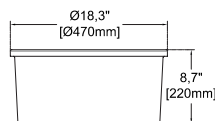

PESCARA

PESCARA 18"

10PC80047 **Undermount Kitchen Sink**
38TP02071 **Sink Strainer, chrome (Optional)**
60GR0707 **Metal Grid (Optional)**

Features

18" W x 18" D

- Undermount
- Available also for drop-in montage
- Fine Fireclay Material
- Single Bowl
- 10 years warranty
- For drop-in version orders, please add variant no 6 at the end of the code