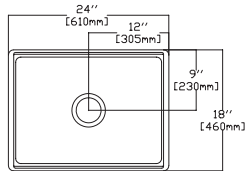

RAVENNA 24" , Matte White

- 10RV81061-2L **Apron Front Kitchen Sink**
- 38TP02071 **Sink Strainer, chrome (Optional)**
- 60GR0701 **Metal Grid (Optional)**
- 25KSMT001 **Wooden Cutting Board (Optional)**

1. **Features**
   24" W x 18" D
2. Apron Front
   - Fine Fireclay Material
   - Single Bowl
   - Cutting Board Ledge
   - Reversible
   - 10 years warranty