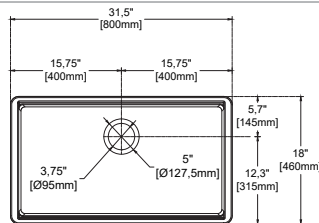

PESCARA 32" Low Level Stepped , Matte White

- 10PC84080 -2L **Undermount Kitchen Sink**
- 38TP02071 **Sink Strainer, chrome (Optional)**
- 60GR0708 **Metal Grid (Optional)**

1. **Features**
   32" W x 18" D
2. Undermount
   - Available also for drop-in montage
   - Fine Fireclay Material
   - Single Bowl
   - 10 years warranty