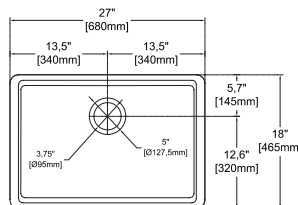

PESCARA 27" , Matte White

10PC80068-2L **Undermount Kitchen Sink**
38TP02071 **Sink Strainer, chrome (Optional)**
60GR0719 **Metal Grid (Optional)**

Features

27" W x 18" D

- Undermount
- Available also for drop-in montage
- Fine Fireclay Material
- Single Bowl
- 10 years warranty
- For drop-in version orders, please add variant no 6 at the end of the code