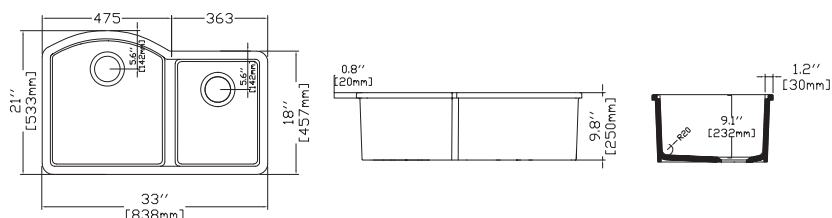

PESCARA 33" Overflow , Double Bowl , Asymmetric , Black

10PD82384-2N	Undermount Kitchen Sink
38TP02101	Sink Strainer, chrome, X2 (Optional)
60GR0721	Metal Grid (Optional X1)
60GR0722	Metal Grid (Optional X1)

Features

33" W x 21" D

- Undermount
- Fine Fireclay Material
- Double Bowl
- With Overflow Hole
- 10 years warranty