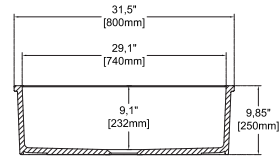

PESCARA 32" , Black

10PC80080-2N **Undermount Kitchen Sink**
38TP02071 **Sink Strainer, chrome (Optional)**
60GR0708 **Metal Grid (Optional)**

Features

32" W x 18" D

- Undermount
- Available also for drop-in montage
- Fine Fireclay Material
- Single Bowl
- 10 years warranty