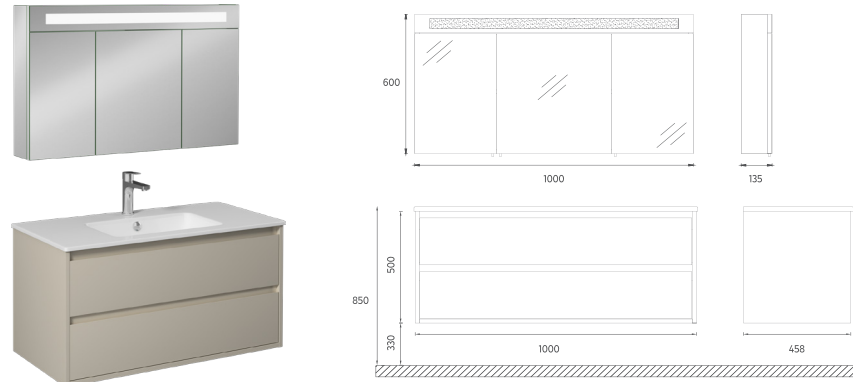

PRO Washbasin Unit, 39"

1. **Features**
   47" W x 18" D x 20" H
   1000 x 458 x 500 mm
   · Glossy Lacquer Body
   · Lacquer Double Drawer
   · LED Mirror
   · Soft Close Drawer
   · Metal Sided Full-Extension Drawer

Washbasin included

Compatible Washbasins:
10SL50101

21MGS0011001	Washbasin Cabinet, White
21MGS0701001	Washbasin Cabinet, Light Grey
21MGS7081001	Washbasin Cabinet, Sand Beige
21MGS0191001	Washbasin Cabinet, Anthracite
22OR26001001	39" Mirror Cabinet, with 3 Doors, LED
Washbasin Cabinet + Shelf + Mirror / WHITE SET	
Washbasin Cabinet + Shelf + Mirror / COLOR SET