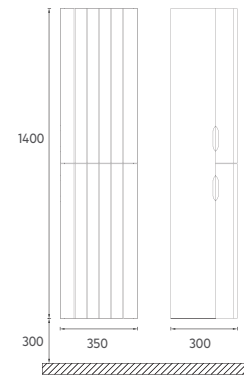

VEA Tall Cabinet, 14"

1. **Features**
   14" W x 12" D x 55" H
   350 x 300 x 1400 mm
   · Soft Close Door
   · Smoked Glass Shelf
   · Compression Glass Shelf Support
   · Hidden Adjustable Metal Hanger
   · Matte Lacquer

- 21MN1011135I 14" Tall Cabinet Right, Stone Grey
- 21MN1011137I 14" Tall Cabinet Right, Dark Beige
- 21MN1011136I 14" Tall Cabinet Right, Rosa
- 21MN1011235I 14" Tall Cabinet Left, Stone Grey
- 21MN1011237I 14" Tall Cabinet Left, Dark Beige
- 21MN1011236I 14" Tall Cabinet Left, Rosa

FURNITURE ARTISAN EDITION