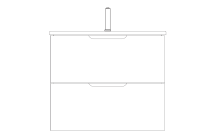

24"
24" W x 18" D x 20" H
600 x 500 x 458 mm