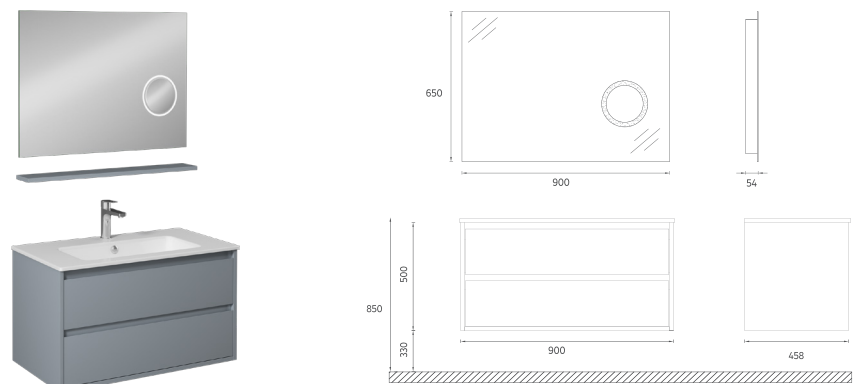

PRO Washbasin Unit, 35"

1. **Features**
   35" W x 18" D x 20" H
   900 x 458 x 500 mm
   · Glossy Lacquer Body
   · Lacquer Double Drawer
   · Magnifying Mirror with LED
   · Soft Close Drawer
   · Metal Sided Full-Extension Drawer

Washbasin included

21MGS001191I	Washbasin Cabinet, White
21MGS071091I	Washbasin Cabinet, Light Grey
21MGS308090I	Washbasin Cabinet, Sand Beige
21MGS019191I	Washbasin Cabinet, Anthracite
21MG9001090I	35" Shelf, White
21MG9070090I	35" Shelf, Light Grey
21MG9008090I	35" Shelf, Sand Beige
21MG9019090I	35" Shelf, Anthracite
29OR4000090I	35" Magnifying Mirror with LED
Washbasin Cabinet + Shelf + Mirror / WHITE SET	
Washbasin Cabinet + Shelf + Mirror / COLOR SET	

Compatible Washbasins:
10SL50091