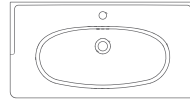

WITH ETAGERE
WASHBASIN

35"
35" W x 18" D
900 x 465 mm