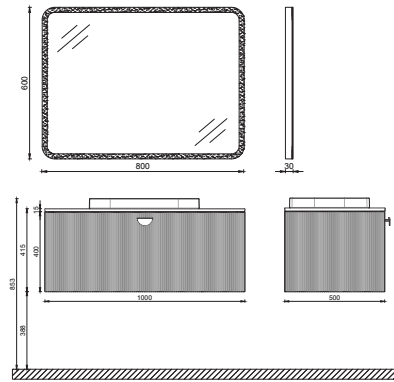

INFINITY Washbasin Unit, 39"