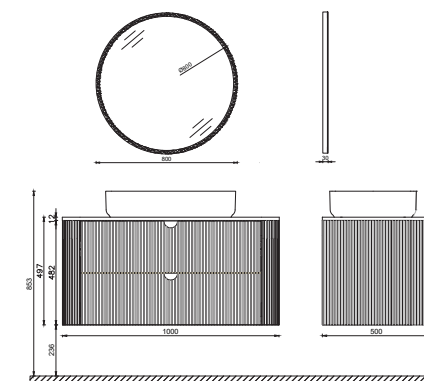

INFINITY RAGGIO Washbasin Unit, 39"

1. **Features**
   39" W x 20" D x 20" H
   1000 x 500 x 482 mm
   · Matte Lacquer Body
   · Quartz Countertop
   · Soft-Close Drawer
   · Mirror with LED
   · Soft Close Drawer
   · Metal Sided Drawer
   · Bright Anodizing Handle
   · Anti-Slip Matt