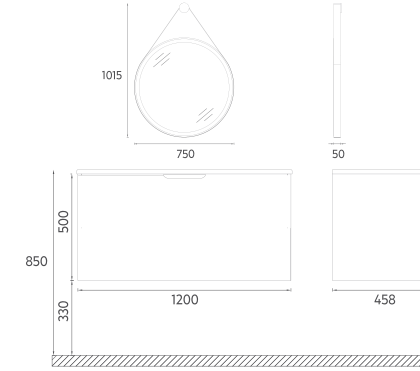

LIV Washbasin Unit, 47"

1. **Features**
   47" W x 18" D x 16" H
   1200 x 458 x 400 mm
   · MDF Lam Body
   · MDF Lam Single Drawer
   · Soft Close Drawer
   · Soft Touch Surface

Washbasin included

24LVS221121I	Washbasin Cabinet, Lava
24LVS221120I	Washbasin Cabinet, Light Beige
21SQ4004075I	ø30" Mirror, with LED
Washbasin Cabinet + Mirror / SET	

Compatible Washbasins:
10SL51121

FURNITURE MEZZO COLLECTION