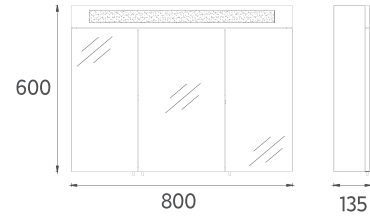

Mirror Cabinet, Upper Cabinet with 3 Doors, 31"

1. **Features**
   31" W x 5" D x 24" H
   800 x 135 x 600 mm
   · Sandblasted
   · Socket Box
   · LED illuminated
   · 4000 Kelvin Daylight
   · Touch On/Off

22OR2600080I 31" Mirror Cabinet, with LED, 3 Doors