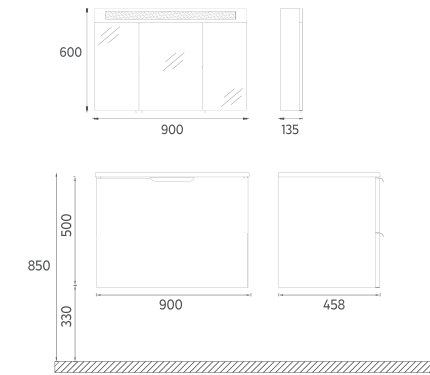

LIV Washbasin Unit, 35"

1. **Features**
   35" W x 18" D x 16" H
   900 x 458 x 400 mm
   · MDF Lam Body
   · MDF Lam Single Drawer
   · Soft Close Drawer
   · Soft Touch Surface

Washbasin included

24LVS2210911	Washbasin Cabinet, Lava
24LVS2210901	Washbasin Cabinet, Light Beige
22OR26000901	35" Mirror Cabinet, with 3 Doors, LED
Washbasin Cabinet + Cabinet Mirror / SET	

Compatible Washbasins:
10SL50091