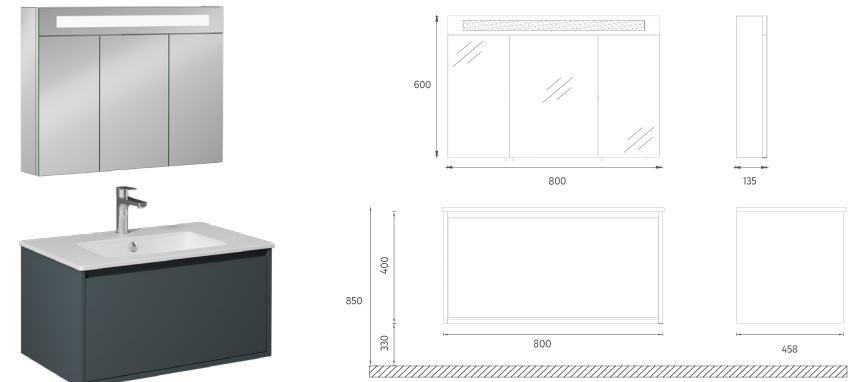

PRO Washbasin Unit, 31"

1. **Features**
   31" W x 18" D x 16" H
   800 x 458 x 400 mm
   · Glossy Lacquer Body
   · Lacquer Single Drawer
   · LED Mirror
   · Soft Close Drawer
   · Metal Sided Full-Extension

Washbasin included

Compatible Washbasins:
10SL51081

21MGS001081I	Washbasin Cabinet, White
21MGS001081I	Washbasin Cabinet, Light Grey
21MGS001081I	Washbasin Cabinet, Sand Beige
21MGS019081I	Washbasin Cabinet, Anthracite
22OR2600080I	31" Mirror Cabinet, with 3 Doors, LED
Washbasin Cabinet + Mirror Cabinet / WHITE SET	
Washbasin Cabinet + Mirror Cabinet / COLOR SET