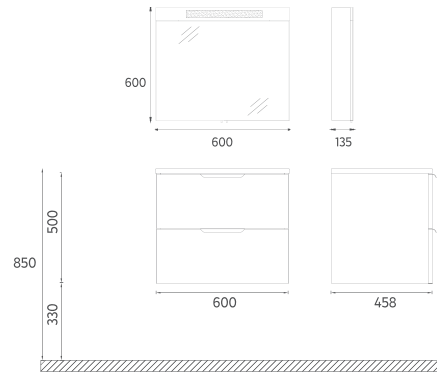

Compatible Washbasins:
10SL50071

FURNITURE MEZZO COLLECTION

LIV Washbasin Unit, 24"

- Features**
 24" W x 18" D x 20" H
 600 x 458 x 500 mm
 · MDF Lam Body
 · MDF Lam Double Drawer
 · Soft Close Drawer
 · Soft Touch Surface