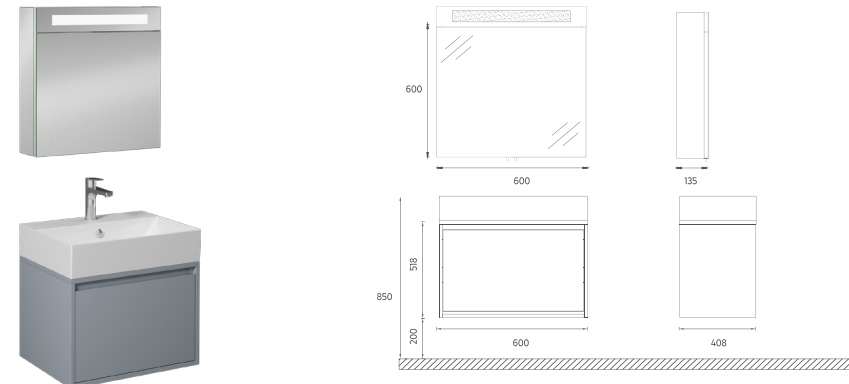

PRO Washbasin Unit, 24"

1. **Features**
   24" W x 17" D x 16" H
   600 x 410 x 418 mm
   · Glossy Lacquer Body
   · Lacquer Single Drawer
   · LED Mirror
   · Soft Close Drawer
   · Metal Sided Full-Extension Drawer

Washbasin included

21MGS071090I	Washbasin Cabinet, White
21MGS071090I	Washbasin Cabinet, Light Grey
21MGS708090I	Washbasin Cabinet, Sand Beige
21MGS071090I	Washbasin Cabinet, Anthracite
22OR2600090I	24" Mirror Cabinet, with Single Door, LED
Washbasin Cabinet + Mirror Cabinet / WHITE SET	
Washbasin Cabinet + Mirror Cabinet / COLOR SET	

Compatible Washbasins:
10SF50060