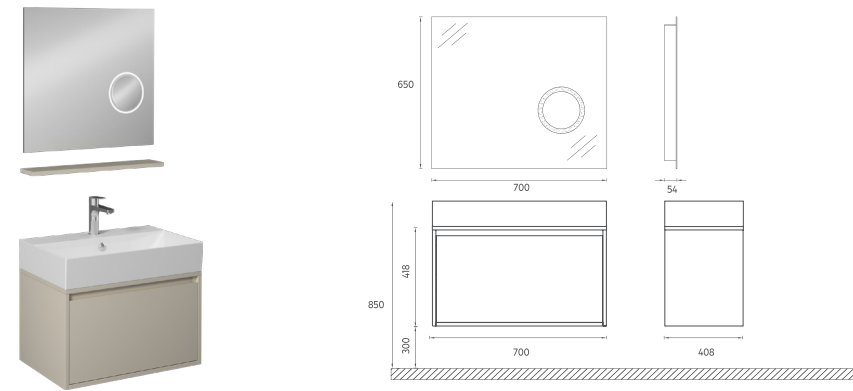

PRO Washbasin Unit, 28"

1. **Features**
   28" W x 17" D x 16" H
   700 x 410 x 418 mm
   · Glossy Lacquer Body
   · Lacquer Single Drawer
   · Magnifying Mirror with LED
   · Soft Close Drawer
   · Metal Sided Full-Extension Drawer

Washbasin included

21SFS201070I	Washbasin Cabinet, White
21SFS214070I	Washbasin Cabinet, Light Grey
21SFS308070I	Washbasin Cabinet, Sand Beige
21SFS204070I	Washbasin Cabinet, Anthracite
21MG9001070I	28" Shelf, White
21MG9070070I	28" Shelf, Light Grey
21MG9008070I	28" Shelf, Sand Beige
21MG9019070I	28" Shelf, Anthracite
29OR4000070I	28" Magnifying Mirror with LED
Washbasin Cabinet + Shelf + Mirror / WHITE SET	
Washbasin Cabinet + Shelf + Mirror / RENKLİ SET	

Compatible Washbasins:
10SF50070