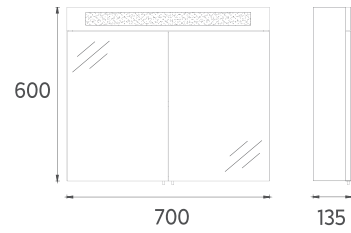

MIRRORS

M7 Mirror Cabinet, Upper Cabinet with 2 Doors, 28"

1. **Features**
   28" W x 5" D x 24" H
   700 x 135 x 600 mm
   · Sandblasted
   · Socket Box
   · LED illuminated
   · 4000 Kelvin Daylight
   · Touch On/Off

22OR2600070I **28" Mirror Cabinet, with LED, 2 Doors**