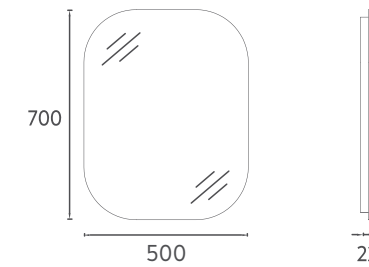

INFINITY Mirror, 22"

- Features**
 22" W x 1" D x 28" H
 550 x 30 x 700 mm
 · Plain Mirror
 · Black Painted Metal

29IA4008559I	Plain Mirror
--------------	--------------

INFINITY Mirror, 20"

- Features**
 20" W x 1" D x 28" H
 500 x 22 x 700 mm
 · 4000 Kelvin Daylight LED
 · Touch On / Off
 · Antifog