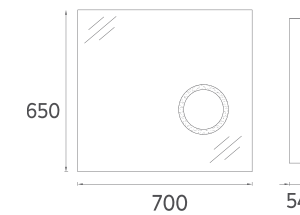

Magnifying Mirror with LED, 28"

- Features**
 28" W x 2" D x 26" H
 700 x 54 x 650 mm
 · 4000 Kelvin Daylight
 · Touch On/Off
 · LED Mirror Frame
 · Magnifying Mirror with LED Frame

29OR40000701 28" Magnifying Mirror with LED