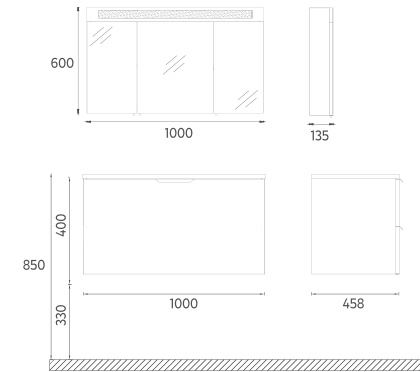

LIV Washbasin Unit, 39"

1. **Features**
   39" W x 18" D x 16" H
   1000 x 458 x 400 mm
   · MDF Lam Body
   · MDF Lam Single Drawer
   · Soft Close Drawer
   · Soft Touch Surface

Washbasin included

24LVS221101I	Washbasin Cabinet, Lava
24LVS221100I	Washbasin Cabinet, Light Beige
22OR2600100I	39" Mirror Cabinet, with 3 Doors, LED
Washbasin Cabinet + Cabinet Mirror / SET	

Compatible Washbasins:
10SL50101