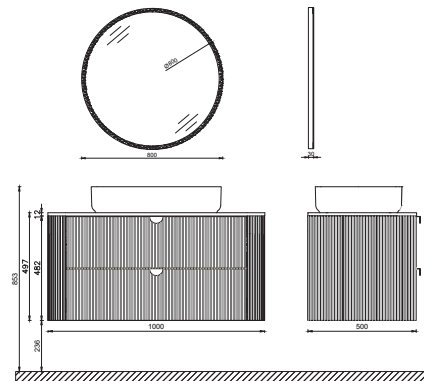

INFINITY RAGGIO Washbasin Unit, 39"

1. **Features**
   39" W x 20" D x 20" H
   1000 x 500 x 482 mm
   · Matte Lacquer Body
   · Quartz Countertop
   · Soft-Close Drawer
   · Mirror with LED
   · Soft Close Drawer
   · Metal Sided Drawer
   · Bright Anodizing Handle
   · Anti-Slip Matt