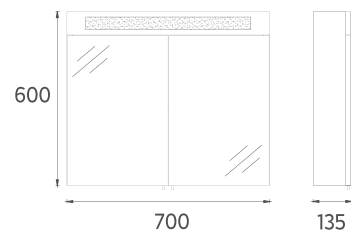

Mirror Cabinet, Upper Cabinet with 2 Doors, 28"

1. **Features**
   28" W x 5" D x 24" H
   700 x 135 x 600 mm
   · Sandblasted
   · Socket Box
   · LED illuminated
   · 4000 Kelvin Daylight
   · Touch On/Off

22OR2600070I 28" Mirror Cabinet, with LED, 2 Doors