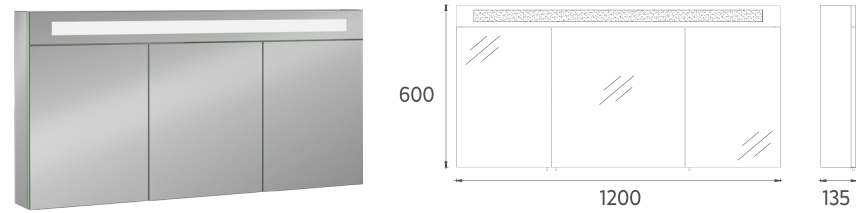

MIRRORS

M9 Mirror Cabinet, Upper Cabinet with 3 Doors, 47"

1. **Features**
   47" W x 5" D x 24" H
   1200 x 135 x 600 mm
   · Sandblasted
   · Socket Box
   · LED illuminated
   · 4000 Kelvin Daylight
   · Touch On/Off

22OR26001201 47" Mirror Cabinet, with LED, 3 Doors