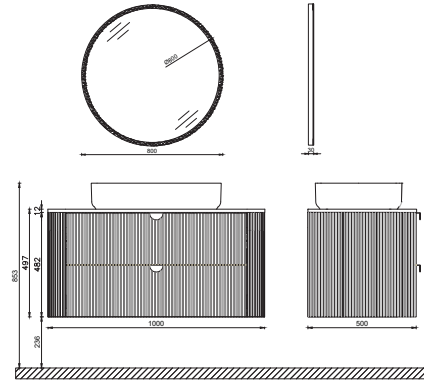

INFINITY RAGGIO

INFINITY RAGGIO Washbasin Unit, 39"