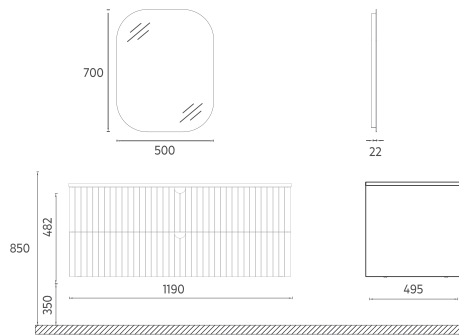

INFINITY

INFINITY Washbasin Unit, 47"

1. **Features**
   47" W x 19" D x 20" H
   1190 x 495 x 500 mm
   · Matte Lacquer Body
   · Soft-Close Drawer
   · LED Mirror
   · Anti-Slip Matt
   · Drawer Divider
   · Metal Sided Drawer
   · Brushed Gold Handle

Washbasin included

21IFS748122I	Washbasin Cabinet, Ruby Red
21IFS749122I	Washbasin Cabinet, Ocean
21IFS750122I	Washbasin Cabinet, Dark Salmon
21IFS713122I	Washbasin Cabinet, Pastel Green
21IFS772122I	Washbasin Cabinet, Night Blue
21IFS712122I	Washbasin Cabinet, Cream
29IF400055I	Mirror, with LED
Washbasin Unit + Mirror / SET	

Compatible Washbasins:
10SX50121