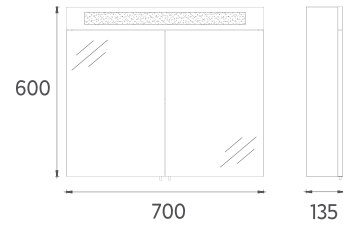

Mirror Cabinet, Upper Cabinet with 2 Doors, 28"

1. **Features**
   28" W x 5" D x 24" H
   700 x 135 x 600 mm
   · Sandblasted
   · Socket Box
   · LED illuminated
   · 4000 Kelvin Daylight
   · Touch On/Off

22OR2600070I 28" Mirror Cabinet, with LED, 2 Doors