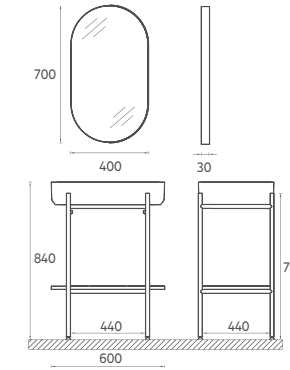

PUNO ART. Metal Profile Washbasin Unit, 24"

Features
24" W x 17" D x 22" H
600 x 440 x 840 mm
· Metal Profile
· Matte Brass Coating

Washbasin included

1. 29PNS007063I Washbasin Cabinet, With ISVEA Blue Washbasin
   - 29PN4007040I Mirror
   - 21PN9004030I 12" Wall Shelf, Black
2. **Washbasin Unit + Washbasin + Mirror**

Compatible Washbasins:
10NF65060-2Z