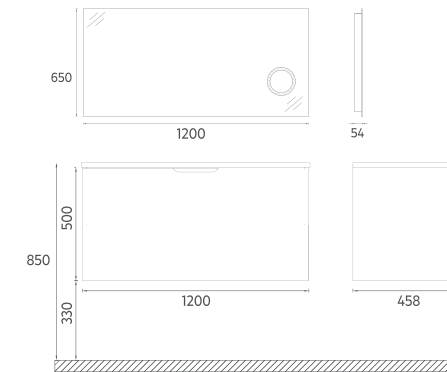

LIV Washbasin Unit, 47"

1. **Features**
   47" W x 18" D x 16" H
   1200 x 458 x 400 mm
   · MDF Lam Body
   · MDF Lam Single Drawer
   · Soft Close Drawer
   · Soft Touch Surface

Washbasin included

24LVS221121I	Washbasin Cabinet, Lava
24LVS221120I	Washbasin Cabinet, Light Beige
29OR4000120I	47" Magnifying Mirror with LED
Washbasin Cabinet + Mirror / SET	

Compatible Washbasins:
10SL51121