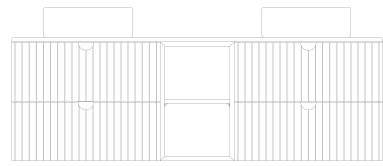

WASHBASIN CABINETS COUNTERTOP