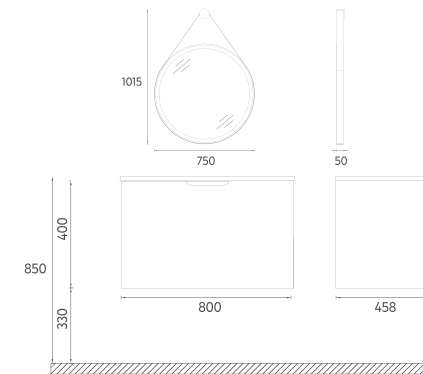

LIV Washbasin Unit, 31"

1. **Features**
   31" W x 18" D x 16" H
   800 x 458 x 400 mm
   · MDF Lam Body
   · MDF Lam Single Drawer
   · Soft Close Drawer
   · Soft Touch Surface

Washbasin included

24LVS221081I	Washbasin Cabinet, Lava
24LVS221080I	Washbasin Cabinet, Light Beige
21SQ4004075I	ø30" Mirror, with LED
Washbasin Cabinet + Mirror / SET	

Compatible Washbasins:
10SL51081