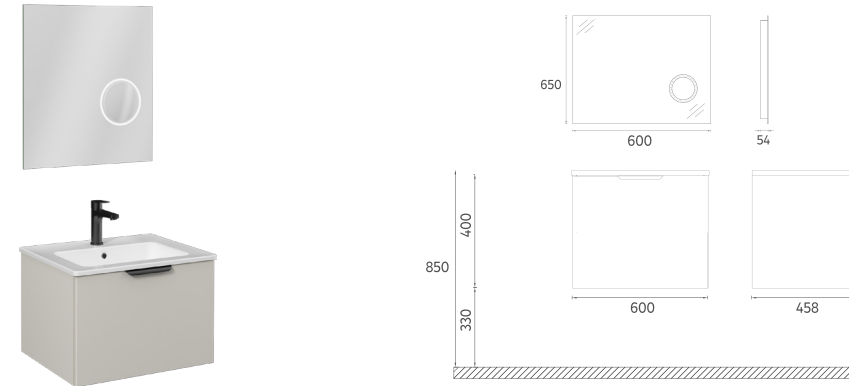

LIV Washbasin Unit, 24"

1. **Features**
   24" W x 18" D x 16" H
   600 x 458 x 400 mm
   · MDF Lam Body
   · MDF Lam Single Drawer
   · Soft Close Drawer
   · Soft Touch Surface

24LVS221060I	Washbasin Cabinet, Lava
24LVS221061I	Washbasin Cabinet, Light Beige
29OR4000060I	24" Magnifying Mirror with LED
Washbasin Cabinet + Mirror / SET	

Compatible Washbasins:
10SL50061