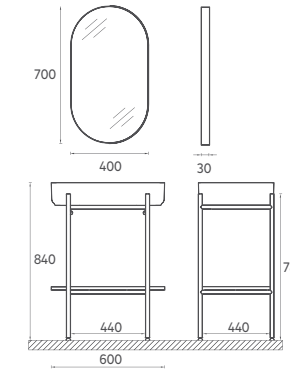

PUNO ART. Metal Profile Washbasin Unit, 24"

Features
24" W x 17" D x 22" H
600 x 440 x 840 mm
· Metal Profile
· Matte Brass Coating

Washbasin included

1. 29PNS007062I Washbasin Cabinet, With Bordo Washbasin
   - 29PN4007040I Mirror
   - 21PN9004030I 12" Wall Shelf, Black
2. **Washbasin Unit + Washbasin + Mirror**

Compatible Washbasins:
10NF65060-2R

FURNITURE ARTISAN EDITION