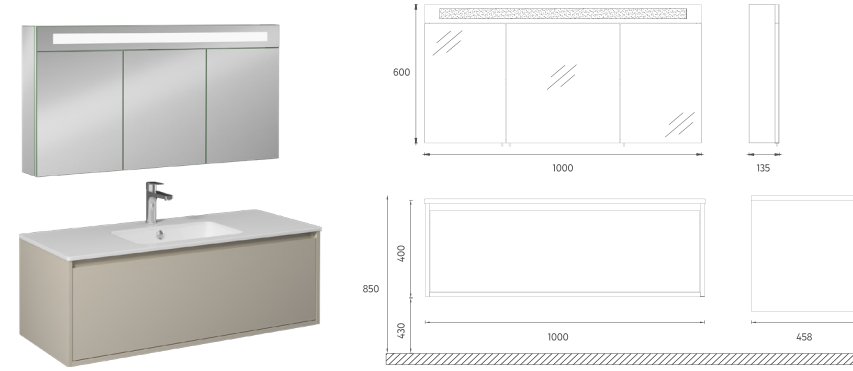

PRO Washbasin Unit, 39"

1. **Features**
   39" W x 18" D x 16" H
   1000 x 458 x 400 mm
   · Glossy Lacquer Body
   · Lacquer Single Drawer
   · LED Mirror
   · Soft Close Drawer
   · Metal Sided Full-Extension Drawer

Washbasin included

Compatible Washbasins:
10SL50101

21MGS0011011	Washbasin Cabinet, White
21MGS0701011	Washbasin Cabinet, Light Grey
21MGS3081001	Washbasin Cabinet, Sand Beige
21MGS0191011	Washbasin Cabinet, Anthracite
22OR26001001	39" Mirror Cabinet, with 3 Doors, LED
Washbasin Cabinet + Shelf + Mirror / WHITE SET	
Washbasin Cabinet + Shelf + Mirror / COLOR SET