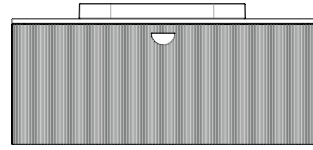

INFINITY

WASHBASIN
CABINETS

24"
39" W x 20" D x 16" H
1000 x 500 x 415 mm