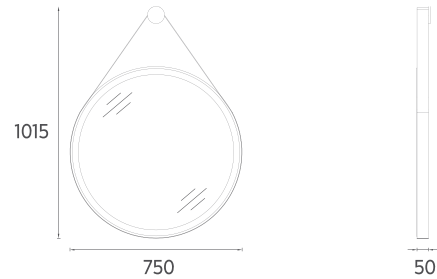

MARINO Mirror, 30"

1. **Features**
   30" W x 2" D x 40" H
   750 x 50 x 1015 mm
   · 4000 Kelvin Daylight LED
   · Anti-Fog
   · Touch On / Off
   · Leather Belt