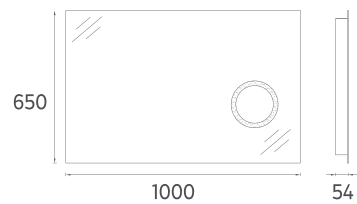

M8 Magnifying Mirror with LED, 39"

1. **Features**
   39" W x 2" D x 26" H
   1000 x 54 x 650 mm
   · 4000 Kelvin Daylight
   · Touch On/Off
   · LED Mirror Frame
   · Magnifying Mirror with LED Frame

29OR40001001 39" Magnifying Mirror with LED