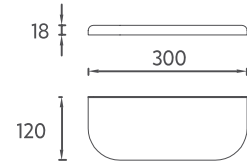

SOGNO Washbasin Unit, 12"

Features
12" W x 5" D x 1" H
300 x 120 x 18 mm
· Matte Lacquer Shelf

- 21SG9077030I 12" Shelf, Night Blue
- 21SG9058030I 12" Shelf, Sand Beige
- 21SG9047030I 12" Shelf, Anthracite
- 21SG9053030I 12" Shelf, Amber