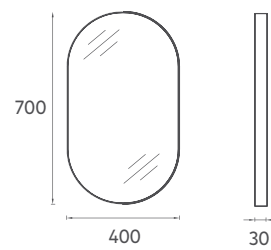

FURNITURE ARTISAN EDITION

PUNO ART. Mirror, 16"

Features
 16" W x 1" D x 28" H
 400 x 30 x 700 mm
 · Metal Profile
 · Matte Brass Coating

29PN4007040I **Mirror, Matte Brass Coating**

NEW

DISEGNO COLLECTION