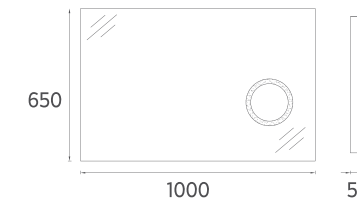

Magnifying Mirror with LED, 39"

1. **Features**
   39" W x 2" D x 26" H
   1000 x 54 x 650 mm
   · 4000 Kelvin Daylight
   · Touch On/Off
   · LED Mirror Frame
   · Magnifying Mirror with LED Frame

29OR4000100I 39" Magnifying Mirror with LED