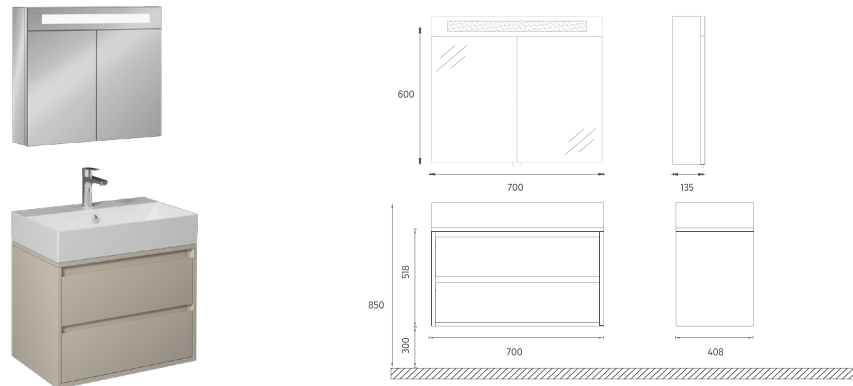

PRO Washbasin Unit, 28"

1. **Features**
   28" W x 17" D x 20" H
   700 x 410 x 518 mm
   · Glossy Lacquer Body
   · Lacquer Double Drawer
   · LED Mirror
   · Soft Close Drawer
   · Metal Sided Full-Extension Drawer

Washbasin included

21MGS001070I	Washbasin Cabinet, White
21MGS070070I	Washbasin Cabinet, Light Grey
21MGS708070I	Washbasin Cabinet, Sand Beige
21MGS019070I	Washbasin Cabinet, Anthracite
22OR2600070I	28" Mirror Cabinet, with 2 Doors, LED
Washbasin Cabinet + Mirror Cabinet / WHITE SET	
Washbasin Cabinet + Mirror Cabinet / COLOR SET	

Compatible Washbasins:
10SF50070