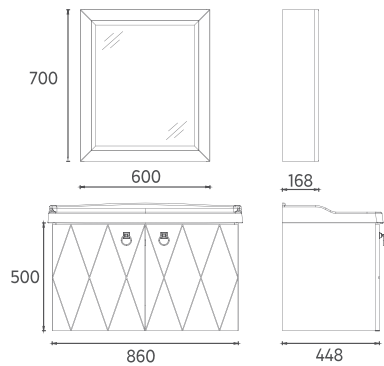

AGATHA Washbasin Unit, 35"

1. **Features**
   35" W x 18" D x 20" H
   860 x 448 x 500 mm
   · Matte Lacquer Door
   · Soft Close Door