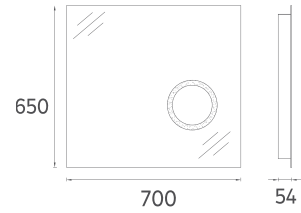

MIRRORS

M8 Magnifying Mirror with LED, 28"

1. **Features**
   28" W x 2" D x 26" H
   700 x 54 x 650 mm
   · 4000 Kelvin Daylight
   · Touch On/Off
   · LED Mirror Frame
   · Magnifying Mirror with LED Frame

29OR40000701 28" Magnifying Mirror with LED