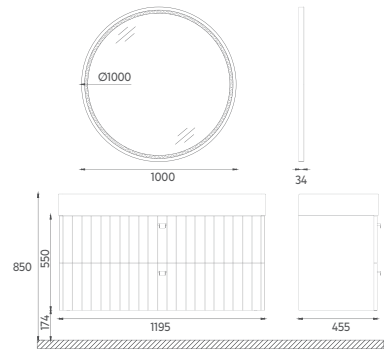

30"
30" Ø x 1" D
 Ø 750 x 34 mm

24"
24" Ø x 1" D
 Ø 600 x 34 mm

HANDLES

8"
 200 mm

2"
 50 mm

SHELVES

12"
12" W x 5" D x 4" H
 300 x 120 x 100 mm

12"
12" W x 5" D x 4" H
 300 x 120 x 100 mm

- Features**
 47" W x 18" D x 22" H
 1195 x 455 x 550 mm
 · Drawer Anti-Slip Matt
 · Soft-Close Drawer
 · Fine Metal LED Runner
 · Drawer Divider
 · Concealed Siphon
 · Matte Lacquer

Washbasin included