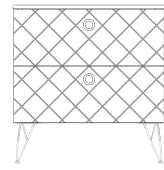

ROSA

WASHBASIN CABINETS WITH ETAGERE

31"
31" W x 19" D x 31" H
790 x 490 x 800 mm