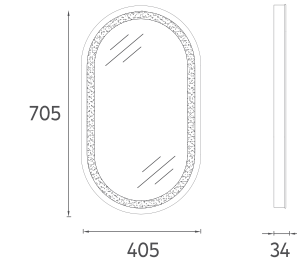

PUNO Mirror, 16"

Features
16" W x 1" D x 28" H
405 x 34 x 705 mm
· 4000 Kelvin Daylight LED
· Touch On / Off

- 29PN4004041I Mirror with LED, Black
- 29PN4001042I Mirror with LED, White