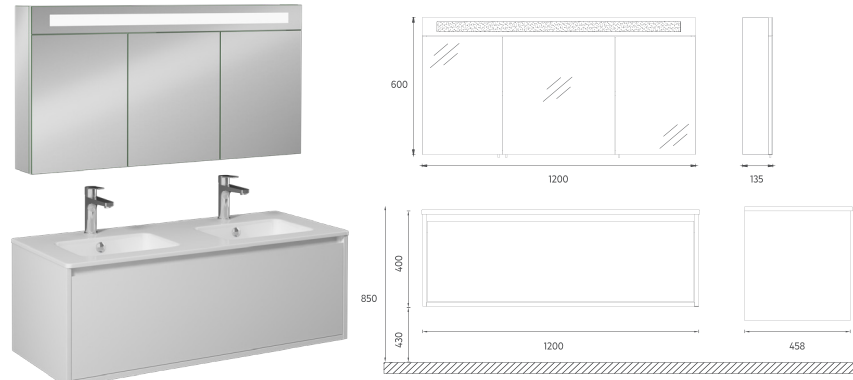

PRO Double Bowl Washbasin Unit, 47"

1. **Features**
   47" W x 18" D x 16" H
   1200 x 458 x 400 mm
   · Glossy Lacquer Body
   · Lacquer Single Drawer
   · LED Mirror
   · Soft Close Drawer
   · Metal Sided Full-Extension Drawer

Washbasin included

21MGS001121I	Washbasin Cabinet, White
21MGS070121I	Washbasin Cabinet, Light Grey
21MGS308121I	Washbasin Cabinet, Sand Beige
21MGS019121I	Washbasin Cabinet, Anthracite
22OR2600120I	47" Mirror Cabinet, with 3 Doors, LED
Washbasin Cabinet + Mirror Cabinet / WHITE SET	
Washbasin Cabinet + Mirror Cabinet / COLOR SET	

Compatible Washbasins:
10SL50121