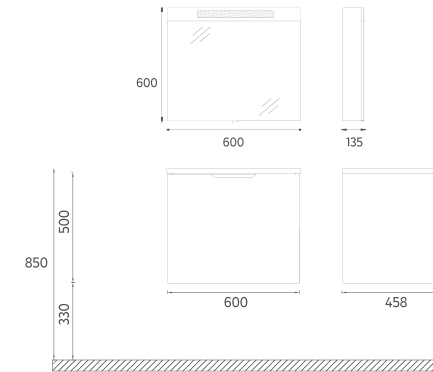

LIV Washbasin Unit, 24"

1. **Features**
   24" W x 18" D x 16" H
   600 x 458 x 400 mm
   · MDF Lam Body
   · MDF Lam Single Drawer
   · Soft Close Drawer
   · Soft Touch Surface

Washbasin included

24LVS221060I	Washbasin Cabinet, Lava
24LVS221061I	Washbasin Cabinet, Light Beige
22OR2010060I	24" Mirror Cabinet, with 1 Door, LED
Washbasin Cabinet + Cabinet Mirror / SET	

Compatible Washbasins:
10SL50061