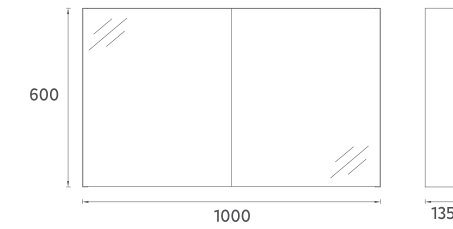

M6 Mirror Cabinet, Upper Cabinet with 2 Doors, 39"

1. **Features**
   39" W x 5" D x 24" H
   1000 x 135 x 600 mm
   · Soft Close Door
   · Body with Mirror

22OR2000100I **39" Mirror Cabinet, 2 Doors**

SANITARY WARE MIRRORS