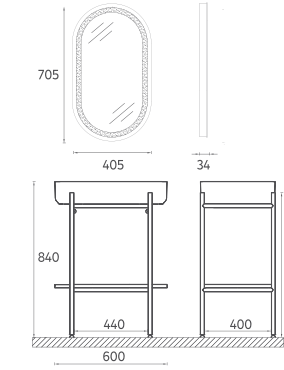

PUNO Washbasin Cabinet, 22"

Features
22" W x 16" D x 33" H
550 x 400 x 780 mm
· Lake Shelf
· Painted Metal Profile Body

Washbasin included

29PNS082056I	Washbasin Unit White, Salmon washbasin
29PNS081056I	Washbasin Unit White, Mint washbasin
29PNS023056I	Washbasin Unit White, Ivory washbasin
21PN9001030I	White Shelf
29PN4001040I	Mirror White Metal Profile
Washbasin Cabinet + Shelf + Mirror / COLOR SET	

! Compatible Washbasins:
10NF65055 Salmon 2S, Mint 2T, Ivory 2K, 10NF65055-2L-TRZ Matte White, 2K-TRZ Ivory, 2S-TRZ Salmon, 2T-TRZ Mint