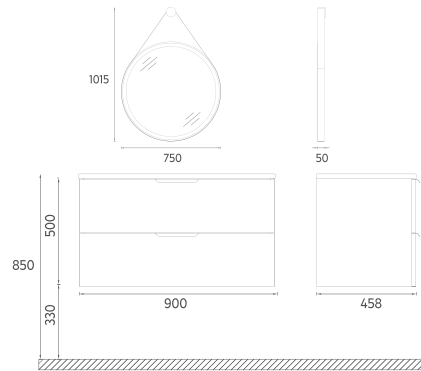

LIV Washbasin Unit, 35"

1. **Features**
   35" W x 18" D x 20" H
   900 x 458 x 500 mm
   · MDF Lam Body
   · MDF Lam Double Drawer
   · Soft Close Drawer
   · Soft Touch Surface

Washbasin included

24LVS211091I	Washbasin Cabinet, Lava
24LVS211090I	Washbasin Cabinet, Light Beige
21SQ4004075I	ø30" Mirror, with LED
Washbasin Cabinet + Mirror / SET	

Compatible Washbasins:
10SL50091