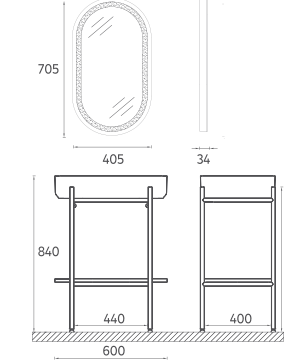

PUNO Washbasin Cabinet, 22"

Features
22" W x 16" D x 33" H
550 x 400 x 780 mm
· Lacquer Shelf
· Painted Metal Profile Body

Washbasin included

29PNS001055I	Washbasin Unit Black, (White washbasin)
29PNS082055I	Washbasin Unit Black, (Salmon washbasin)
29PNS081055I	Washbasin Unit Black, (Mint washbasin)
29PNS081055I	Washbasin Unit Black, (Ivory washbasin)
29PNS094055I	Washbasin Unit Black, (Anthracite washbasin)
29PNS094055I	Washbasin Unit Black, (Mink washbasin)
29PNS094055I	Washbasin Unit Black, (Black washbasin)
29PNS003155I	Washbasin Unit Black, Matte White Terrazzo
21PN9004030I	Black Shelf
29PN4004040I	Mirror Black Metal Profile
Washbasin Cabinet + Shelf + Mirror / WHITE SET	
Washbasin Cabinet + Shelf + Mirror / COLOR SET	

! Compatible Washbasins:
10NF65055 White, Salmon 2S, Mint 2T, Ivory 2K, Anthracite 2C, Mink 2H, Black 2N, 10NF65055-2L-TRZ Matte White, 2K-TRZ Ivory, 2S-TRZ Salmon, 2T-TRZ Mint