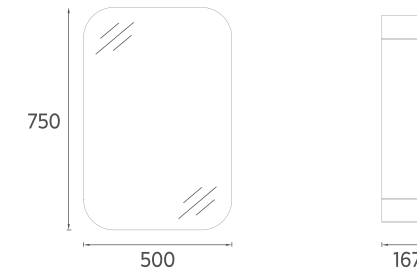

GLORIA Dolaplı Mirror, 20"

1. **Features**
   20" W x 7" D x 30" H
   500 x 167 x 750 mm
   · Soft Close Door
   · Smoked Glass Shelf
   · Matte Lacquer/Glossy Varnish

1. 29GL1007070I Mirror with Matte Brass Coated Frame and Cabinet with Doors Right, Lilac
   29GL1007170I Mirror with Matte Brass Coated Frame and Cabinet with Doors Right, Cream
   29GL1007071I Mirror with Matte Brass Coated Frame and Cabinet with Doors Right, Lilac
   29GL1007171I Mirror with Matte Brass Coated Frame and Cabinet with Doors Right, Cream