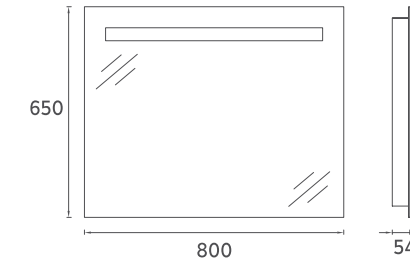

M5 Profile Framed Mirror, 31"

1. **Features**
   31" W x 2" D x 26" H
   1000 x 54 x 650 mm
   · 4000 Kelvin Daylight
   · Touch On/Off
   · LED Mirror Frame
   · Sandblasted
   · Antifog

25OR4012080I **31" Profile Framed Mirror**

SANITARY WARE MIRRORS