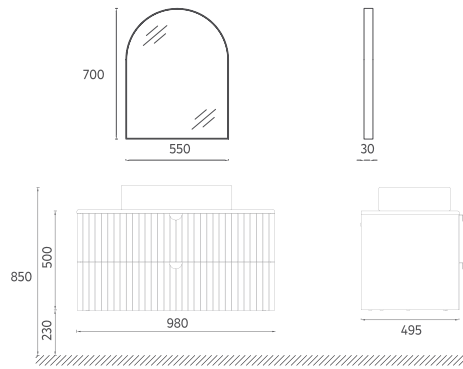

INFINITY

INFINITY Washbasin Unit, 39"

1. **Features**
   40" W x 19" D x 20" H
   1000 x 495 x 500 mm
   · Matte Lacquer Body
   · Quartz Countertop
   · Soft-Close Drawer
   · Drawer Divider
   · Metal Sided Drawer
   · Black Handle
   · Anti-Slip Matt

Washbasin included

21IAS748100I	Washbasin Cabinet, Ruby Red, (Countertop / Washbasin / Handle, Black)
21IAS749100I	Washbasin Cabinet, Ocean, (Countertop / Washbasin / Handle, Black)
21IAS772100I	Washbasin Cabinet, Night Blue, (Countertop / Washbasin / Handle, Black)
29IA4008559I	Mirror, Black

Washbasin Unit + Mirror / SET

1. ! **Compatible Washbasins: 10NF65055-2N**
2. ! Please contact your sales representative before ordering for handle and countertop color alternatives.