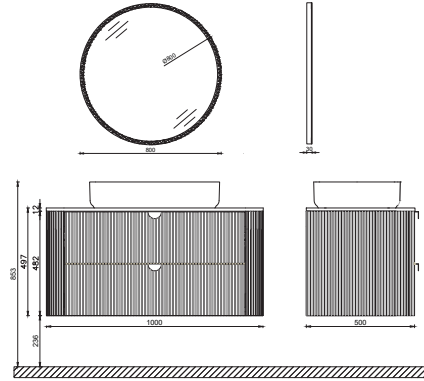

INFINITY RAGGIO

INFINITY RAGGIO Washbasin Unit, 39"