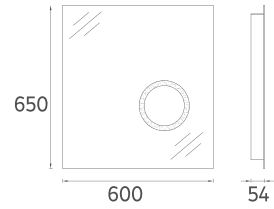

Magnifying Mirror with LED, 24"

1. **Features**
   24" W x 2" D x 26" H
   600 x 54 x 650 mm
   · 4000 Kelvin Daylight
   · Touch On/Off
   · LED Mirror Frame
   · Magnifying Mirror with LED Frame

22OR2010060I 24" Magnifying Mirror with LED