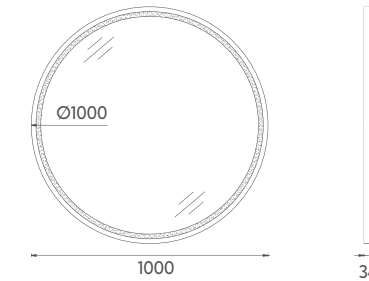

VEA Mirror, 39"

- Features**
 39" Ø x 1" D
 30" Ø x 1" D
 24" Ø x 1" D
 1000 x 34 x 1000 mm
 750 x 34 x 750 mm
 600 x 34 x 600 mm
 · LED Mirror
 · 4000 Kelvin Daylight LED
 · Touch On / Off
 · Matte Lacquer
 · Antifog