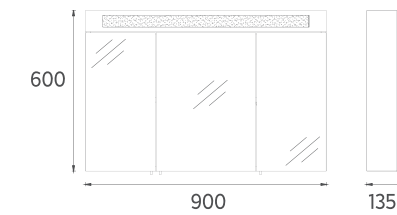

Mirror Cabinet, Upper Cabinet with 3 Doors, 35"

Features
35" W x 5" D x 24" H
900 x 135 x 600 mm
· Sandblasted
· Socket Box
· LED illuminated
· 4000 Kelvin Daylight
· Touch On/Off

- 22OR2600090I 35" Mirror Cabinet, with LED, 3 Doors