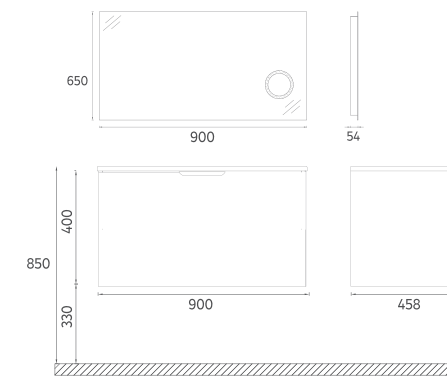

LIV Washbasin Unit, 35"

1. **Features**
   35" W x 18" D x 16" H
   900 x 458 x 400 mm
   · MDF Lam Body
   · MDF Lam Single Drawer
   · Soft Close Drawer
   · Soft Touch Surface

Washbasin included

24LVS2210911	Washbasin Cabinet, Lava
24LVS2210901	Washbasin Cabinet, Light Beige
29OR40000901	35" Magnifying Mirror with LED
Washbasin Cabinet + Mirror / SET	

Compatible Washbasins:
10SL50091