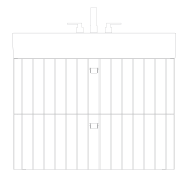

31"
31" W x 18" D x 22" H
795 x 455 x 550 mm