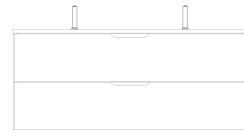

DOUBLE DRAWER
WASHBASIN CABINETS
WITH ETAGERE

47"
47" W x 18" D x 20" H
1200 x 500 x 458 mm