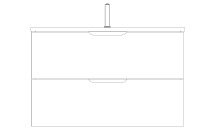

31"
31" W x 18" D x 20" H
800 x 500 x 458 mm