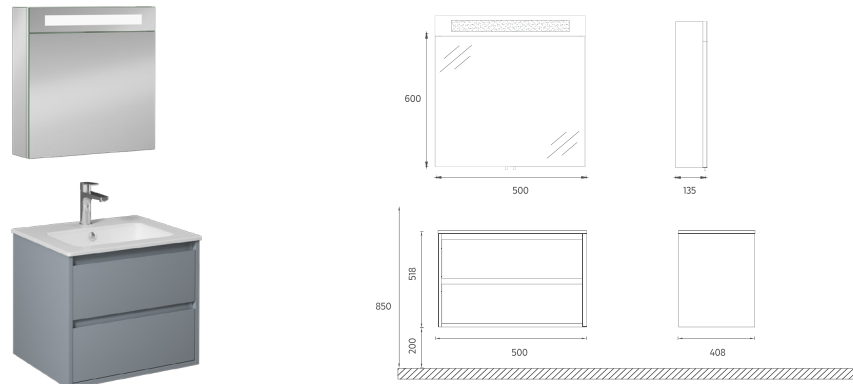

PRO Washbasin Unit, 24"

1. **Features**
   24" W x 18" D x 20" H
   600 x 458 x 500 mm
   · Glossy Lacquer Body
   · Lacquer Double Drawer
   · LED Mirror
   · Soft Close Drawer
   · Metal Sided Full-Extension Drawer

Washbasin included

21MGS001060I	Washbasin Cabinet, White
21MGS070060I	Washbasin Cabinet, Light Grey
21MGS708060I	Washbasin Cabinet, Sand Beige
21MGS070060I	Washbasin Cabinet, Anthracite
21MGS708060I	24" Mirror Cabinet, with Single Door, LED
Washbasin Cabinet + Dolaplı Mirror / WHITE SET	
Washbasin Cabinet + Dolaplı Mirror / RENKLİ SET	

Compatible Washbasins:
10SL50061