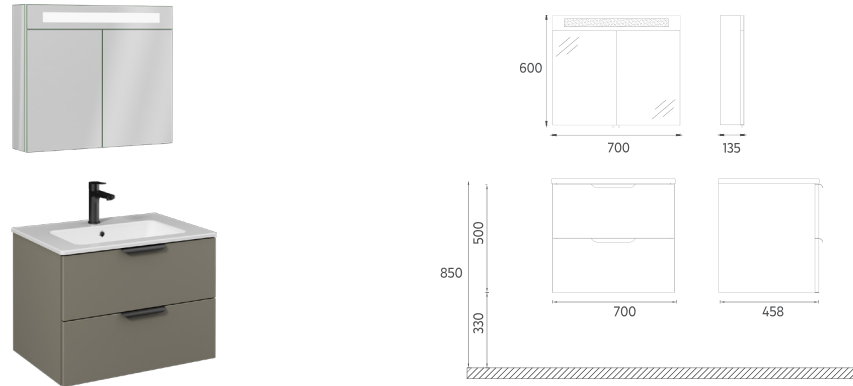

LIV Washbasin Unit, 28"

1. **Features**
   28" W x 18" D x 20" H
   700 x 458 x 500 mm
   · MDF Lam Body
   · MDF Lam Double Drawer
   · Soft Close Drawer
   · Soft Touch Surface

24LVS211071I	Washbasin Cabinet, Lava
24LVS211070I	Washbasin Cabinet, Light Beige
22OR2600070I	28" Mirror Cabinet, with 2 Doors, LED
Washbasin Cabinet + Cabinet Mirror / SET	

Compatible Washbasins:
10SL50071