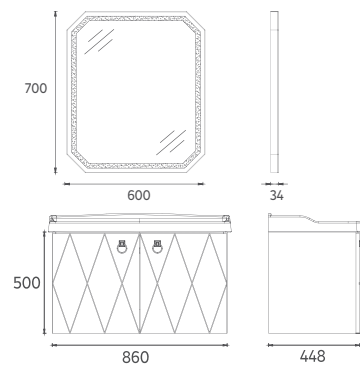

AGATHA Washbasin Unit, 35"

1. **Features**
   35" W x 18" D x 20" H
   860 x 448 x 500 mm
   · Matte Lacquer Door
   · Soft Close Door
   · 4000 Kelvin Daylight LED