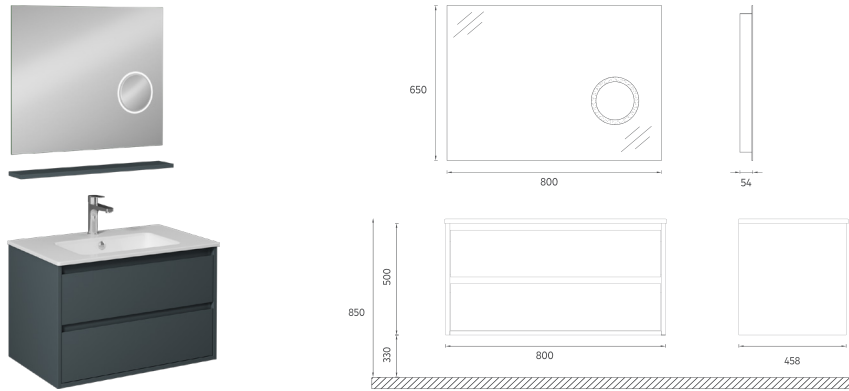

PRO Washbasin Unit, 31"

1. **Features**
   31" W x 18" D x 20" H
   800 x 458 x 500 mm
   · Glossy Lacquer Body
   · Lacquer Double Drawer
   · Magnifying Mirror with LED
   · Soft Close Drawer
   · Metal Sided Full-Extension Drawer

Washbasin included

Compatible Washbasins:
10SL51081

21MGS001080I	Washbasin Cabinet, White
21MGS070080I	Washbasin Cabinet, Light Grey
21MGS708080I	Washbasin Cabinet, Sand Beige
21MGS019080I	Washbasin Cabinet, Anthracite
21MG9001080I	31" Shelf, White
21MG9070080I	31" Shelf, Light Grey
21MG9008080I	31" Shelf, Sand Beige
21MG9019080I	31" Shelf, Anthracite
21MG9008080I	31" Magnifying Mirror with LED
Washbasin Cabinet + Shelf + Mirror / WHITE SET	
Washbasin Cabinet + Shelf + Mirror / COLOR SET