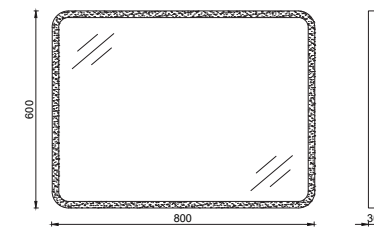

INFINITY Mirror, 31"

1. **Features**
   31" W x 1" D x 21" H
   800 x 30 mm x 700 mm
   · Multicolor with LED 3500-7000K
   · Touch On / Off
   · Antifog