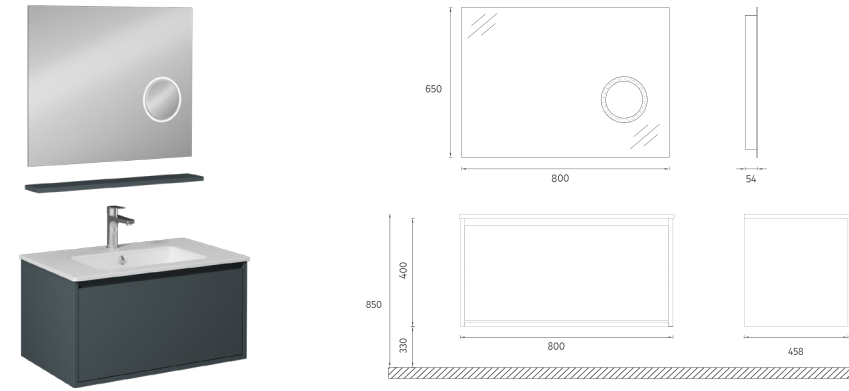

PRO Washbasin Unit, 31"

1. **Features**
   31" W x 18" D x 16" H
   800 x 458 x 400 mm
   · Glossy Lacquer Body
   · Lacquer Single Drawer
   · Magnifying Mirror with LED
   · Soft Close Drawer
   · Metal Sided Full-Extension Drawer

Washbasin included

Compatible Washbasins:
10SL51081

21MGS001081I	Washbasin Cabinet, White
21MGS070081I	Washbasin Cabinet, Light Grey
21MGS308080I	Washbasin Cabinet, Sand Beige
21MGS019081I	Washbasin Cabinet, Anthracite
21MG9001080I	31" Shelf, White
21MG9070080I	31" Shelf, Light Grey
21MG9008080I	31" Shelf, Sand Beige
21MG9019080I	31" Shelf, Anthracite
21MG9008080I	31" Magnifying Mirror with LED
Washbasin Cabinet + Shelf + Mirror / WHITE SET	
Washbasin Cabinet + Shelf + Mirror / COLOR SET