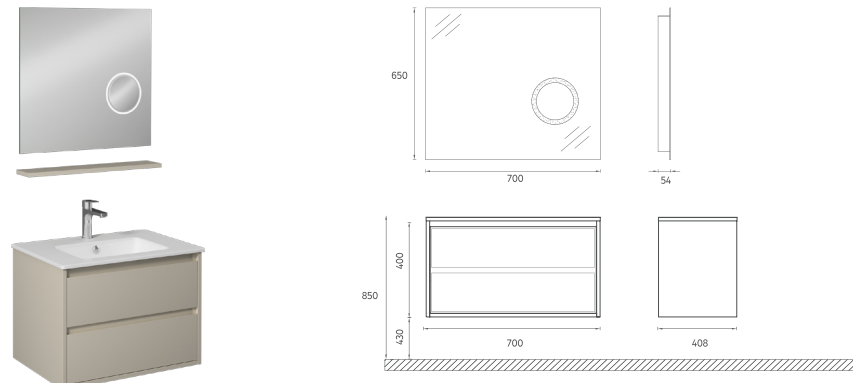

PRO Washbasin Unit, 28"

1. **Features**
   28" W x 18" D x 20" H
   700 x 458 x 500 mm
   · Glossy Lacquer Body
   · Lacquer Double Drawer
   · Magnifying Mirror with LED
   · Soft Close Drawer
   · Metal Sided Full-Extension Drawer

Washbasin included

21MGS001070I	Washbasin Cabinet, White
21MGS070070I	Washbasin Cabinet, Light Grey
21MGS708070I	Washbasin Cabinet, Sand Beige
21MGS019070I	Washbasin Cabinet, Anthracite
21MG9001070I	28" Shelf, White
21MG9070070I	28" Shelf, Light Grey
21MG9008070I	28" Shelf, Sand Beige
21MG9019070I	28" Shelf, Anthracite
29OR4000070I	28" Magnifying Mirror with LED
Washbasin Cabinet + Shelf + Mirror / WHITE SET	
Washbasin Cabinet + Shelf + Mirror / RENKLI SET	

Compatible Washbasins:
10SL50071