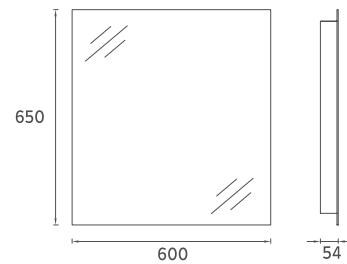

8.272 €

M3 Mirror, 24"

- Features**
 24" W x 2" D x 26" H
 600 x 54 x 650 mm
 · 4000 Kelvin Daylight
 · Touch On/Off
 · LED Mirror Frame

25OR40110651 **24" Mirror**

8.272 €

M2 Mirror, 31"

25OR40010801 **31" Mirror**