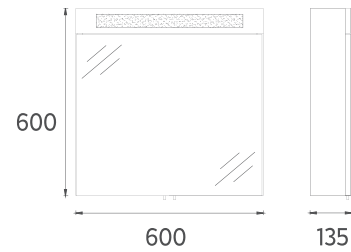

Mirror Cabinet, Upper Cabinet with 1 Door, 24"

1. **Features**
   24" W x 5" D x 24" H
   600 x 135 x 600 mm
   · Sandblasted
   · Socket Box
   · LED illuminated
   · 4000 Kelvin Daylight
   · Touch On/Off

22OR2010060I 24" Mirror Cabinet Right, with Single Door
22OR200061I 24" Mirror Cabinet Left, with Single Door