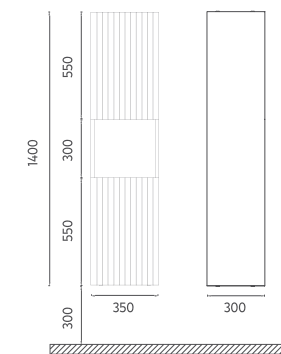

INFINITY Tall Cabinet, 14"

1. **Features**
   14" W x 12" D x 55" H
   350 x 300 x 1400 mm
   · Matte Lacquer Body
   · Soft Close Door
   · Smoked Glass Shelf
   · Compression Glass Shelf Support
   · Hidden Adjustable Metal Hanger

21IF3148035I	Tall Cabinet, Ruby Red Right
21IF3149035I	Tall Cabinet, Ocean Right
21IF3150035I	Tall Cabinet, Dark Salmon Right
21IF3113035I	Tall Cabinet, Pastel Green Right
21IF3172035I	Tall Cabinet, Night Blue Right
21IF3112035I	Tall Cabinet, Cream Right
21IF3248035I	Tall Cabinet, Ruby Red Left
21IF3249035I	Tall Cabinet, Ocean Left
21IF3250035I	Tall Cabinet, Dark Salmon Left
21IF3213035I	Tall Cabinet, Pastel Green Left
21IF3272035I	Tall Cabinet, Night Blue Left
21IF3212035I	Tall Cabinet, Cream Left