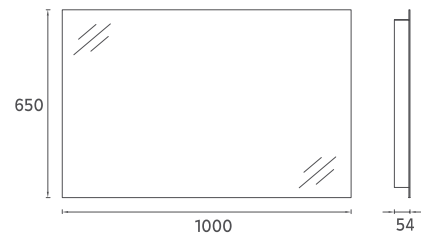

M1 Mirror, 39"

24OR4000100I 39" Mirror