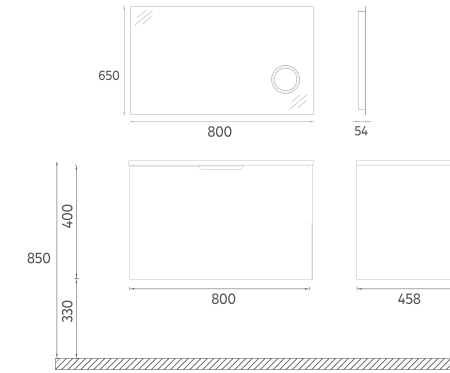

LIV Washbasin Unit, 31"

1. **Features**
   31" W x 18" D x 16" H
   800 x 458 x 400 mm
   · MDF Lam Body
   · MDF Lam Single Drawer
   · Soft Close Drawer
   · Soft Touch Surface

Washbasin included

24LVS221081I	Washbasin Cabinet, Lava
24LVS221080I	Washbasin Cabinet, Light Beige
29OR4000080I	31" Magnifying Mirror with LED
Washbasin Cabinet + Mirror / SET	

Compatible Washbasins:
10SL51081

FURNITURE MEZZO COLLECTION