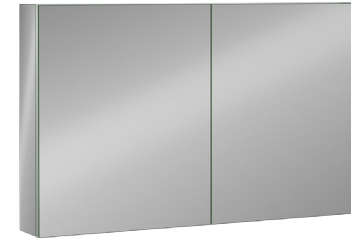

M6 Mirror Cabinet, Upper Cabinet with 2 Doors, 39"

1. **Features**
   39" W x 5" D x 24" H
   1000 x 135 x 600 mm
   · Soft Close Door
   · Body with Mirror

22OR2000100I **39" Mirror Cabinet, 2 Doors**

SANITARY WARE MIRRORS