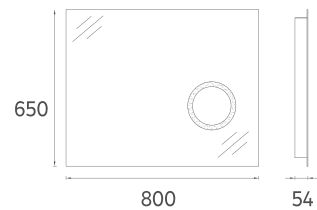

Magnifying Mirror with LED, 31"

1. **Features**
   31" W x 2" D x 26" H
   800 x 54 x 650 mm
   · 4000 Kelvin Daylight
   · Touch On/Off
   · LED Mirror Frame
   · Magnifying Mirror with LED Frame

29OR40000801 **31" Magnifying Mirror with LED**