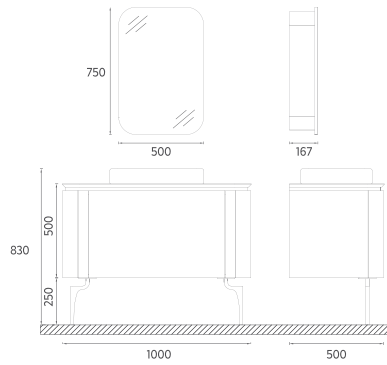

MIRROR

20"
20" W x 7" D x 30" H
500 x 167 x 750 mm

FURNITURE DISEGNO COLLECTION

ISVEA ICON SET

Matte
Lacquer

Soft Close
Drawer

Soft Close
Door

Drawer
Anti-Slip Matt

- Features**
 39" W x 20" D x 30" H
 1000 x 500 x 750 mm
 Drawer Anti-Slip Matt
 · Soft-Close Drawer
 · Metal Sided Drawer
 · Matte Lacquer/Glossy Varnish

Washbasin included

- 21GLS121100I Washbasin Cabinet Lilac
 29GL1007070I Mirror with Matte Brass Coated Frame and Cabinet with Doors / Right
Washbasin Unit + Mirror / SET