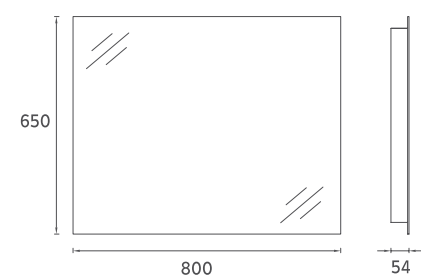

8.272 €

M3 Mirror, 24"

- Features**
 24" W x 2" D x 26" H
 600 x 54 x 650 mm
 · 4000 Kelvin Daylight
 · Touch On/Off
 · LED Mirror Frame

25OR40110651 **24" Mirror**

8.272 €

M2 Mirror, 31"

25OR40010801 **31" Mirror**