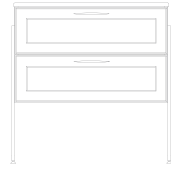

Feel the modernism in your bathroom with its 31" and 12" tall cabinet and LED mirror with etagere.

MODESTO

NEW

WASHBASIN CABINET
WITH ETAGERE

31"
31" W x 18" D x 32" H
830 x 458 x 820 mm

WASHBASIN WITH
ETAGERE