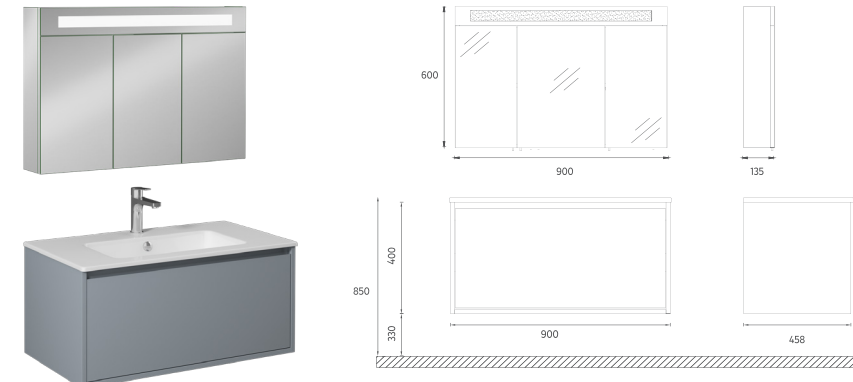

PRO Washbasin Unit, 35"

1. **Features**
   35" W x 18" D x 16" H
   900 x 458 x 400 mm
   · Glossy Lacquer Body
   · Lacquer Single Drawer
   · LED Mirror
   · Soft Close Drawer
   · Metal Sided Full-Extension Drawer

Washbasin included

21MGS001191I	Washbasin Cabinet, White
21MGS071091I	Washbasin Cabinet, Light Grey
21MGS308090I	Washbasin Cabinet, Sand Beige
21MGS019191I	Washbasin Cabinet, Anthracite
22OR2600090I	35" Mirror Cabinet, with 3 Doors, LED
Washbasin Cabinet + Mirror Cabinet / WHITE SET	
Washbasin Cabinet + Mirror Cabinet / COLOR SET	

Compatible Washbasins:
10SL50091