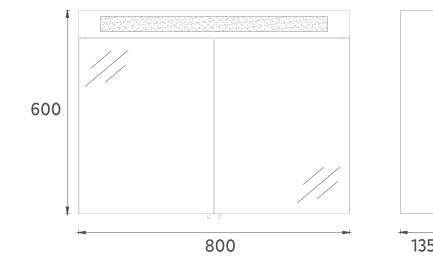

M7 Mirror Cabinet, Upper Cabinet with 2 Doors, 31"

1. **Features**
   31" W x 5" D x 24" H
   800 x 135 x 600 mm
   · Sandblasted
   · Socket Box
   · LED illuminated
   · 4000 Kelvin Daylight
   · Touch On/Off

22OR20100801 31" Mirror Cabinet, with LED, 2 Doors