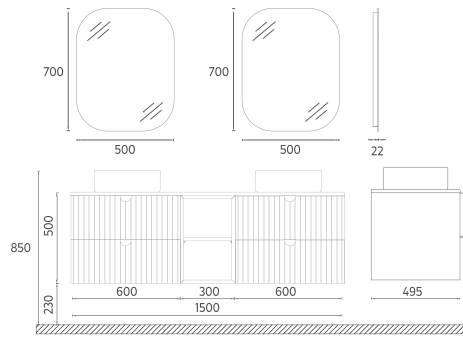

INFINITY Washbasin Unit, 59"

Features

- 59" W x 19" D x 20" H
  1500 x 495 x 500 mm
- Matte Lacquer Body
- Quartz Countertop
- Soft-Close Drawer
- Mirror with LED
- Soft Close Drawer
- Metal Sided Drawer
- Brushed Gold Handle
- Anti-Slip Matt

Washbasin included

21IFS748153I	Washbasin Cabinet Ruby Red, White Washbasin
21IFS749153I	Washbasin Cabinet Ocean, White Washbasin
21IFS750153I	Washbasin Cabinet Dark Salmon, White Washbasin
21IFS713153I	Washbasin Cabinet Pastel Green, White Washbasin
21IFS772153I	Washbasin Cabinet Night Blue, White Washbasin
21IFS712153I	Washbasin Cabinet Cream, White Washbasin
29IF400055I	Mirror, with LED
Washbasin Unit + 2 LED Mirrors / SET	

Compatible Washbasins:
10NF65050

Please contact your sales representative before ordering for handle and countertop color alternatives.