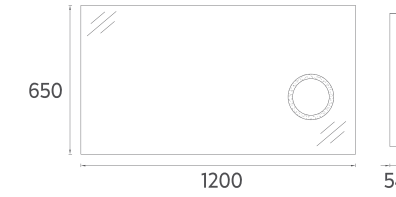

Magnifying Mirror with LED, 47"

- Features**
 47" W x 2" D x 26" H
 1200 x 54 x 650 mm
 · 4000 Kelvin Daylight
 · Touch On/Off
 · LED Mirror Frame
 · Magnifying Mirror with LED Frame

29OR4000120I 47" Magnifying Mirror with LED