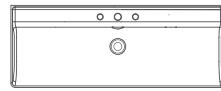

COUNTERTOP WASHBASINS

48"
48" W x 18" D
1210 x 465 mm