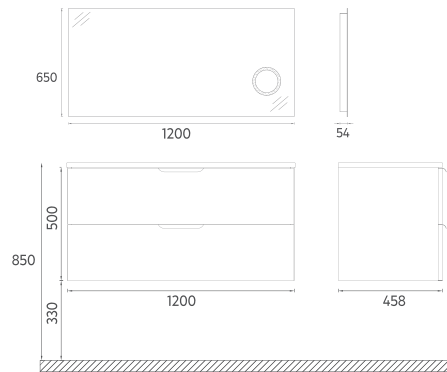

LIV Washbasin Unit, 47"

1. **Features**
   47" W x 18" D x 20" H
   1200 x 458 x 500 mm
   · MDF Lam Body
   · MDF Lam Double Drawer
   · Soft Close Drawer
   · Soft Touch Surface

Washbasin included

24LVS211121I	Washbasin Cabinet, Lava
24LVS211120I	Washbasin Cabinet, Light Beige
29OR4000120I	47" Magnifying Mirror with LED
Washbasin Cabinet + Mirror / SET	

Compatible Washbasins:
10SL51121