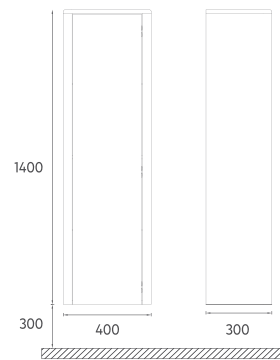

SOGNO Tall Cabinet, 16"

Features
16" W x 12" D x 55" H
400 x 300 x 1400 mm
· Push / Open
· Matte Lacquer Body
· Smoked Glass Shelf
· Compression Glass Shelf Support
· Hidden Adjustable Metal Hanger

- 21SG3177240I 16" Tall Cabinet, Night Blue Right
- 21SG3158040I 16" Tall Cabinet, Sand Beige Right
- 21SG3147040I 16" Tall Cabinet, Anthracite Right
- 21SG3153040I 16" Tall Cabinet, Amber Right
- 21SG3277240I 16" Tall Cabinet, Night Blue Left
- 21SG3258040I 16" Tall Cabinet, Sand Beige Left
- 21SG3247040I 16" Tall Cabinet, Anthracite Left
- 21SG3253040I 16" Tall Cabinet, Amber Left