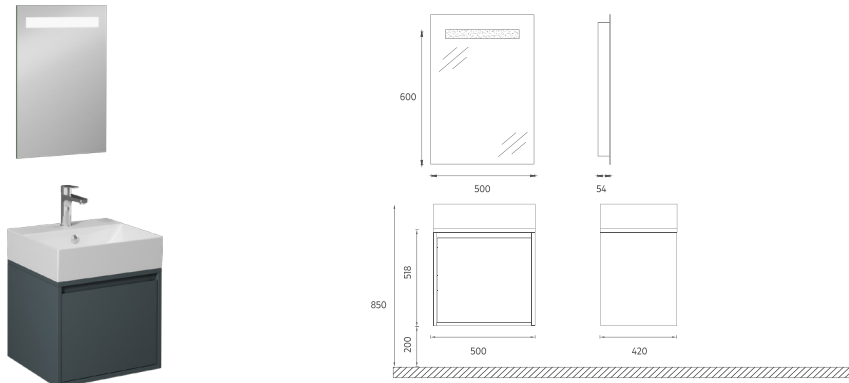

PRO Washbasin Unit, 20"

1. **Features**
   20" W x 17" D x 16" H
   500 x 420 x 520 mm
   · Glossy Lacquer Body
   · Lacquer Single Drawer
   · Magnifying Mirror with LED
   · Soft Close Drawer
   · Metal Sided Full-Extension Drawer

Washbasin included

21SFS201050I	Washbasin Cabinet, White
21SFS214050I	Washbasin Cabinet, Light Grey
21SFS308050I	Washbasin Cabinet, Sand Beige
21SFS204050I	Washbasin Cabinet, Anthracite
25OR4003045I	18" Sandblasted Mirror with LED
Washbasin Cabinet + Mirror / WHITE SET	
Washbasin Cabinet + Mirror / COLOR SET	

Compatible Washbasins:
10SF50051