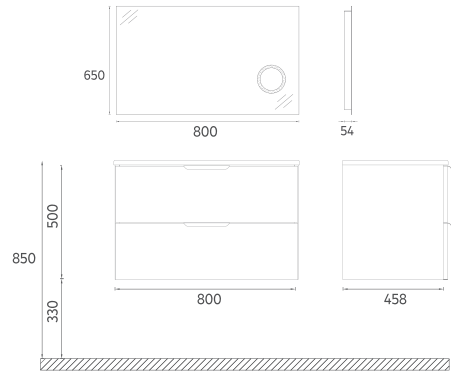

LIV Washbasin Unit, 31"

1. **Features**
   31" W x 18" D x 20" H
   800 x 458 x 500 mm
   · MDF Lam Body
   · MDF Lam Double Drawer
   · Soft Close Drawer
   · Soft Touch Surface

Washbasin included

24LVS211081I	Washbasin Cabinet, Lava
24LVS211080I	Washbasin Cabinet, Light Beige
29OR4000080I	31" Magnifying Mirror with LED
Washbasin Cabinet + Mirror / SET	

Compatible Washbasins:
10SL51081