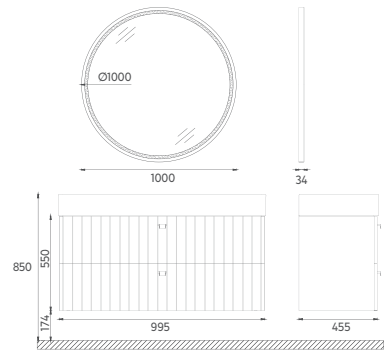

Washbasin Unit + Washbasin + Mirror + Shelves

Compatible Washbasins:
10VA5012I

VEA Washbasin Unit, 31"

- Features**
 31" W x 18" D x 22" H
 795 x 455 x 550 mm
 · Drawer Anti-Slip Matt
 · Soft-Close Drawer
 · Fine Metal LED Runner
 · Drawer Divider
 · Concealed Siphon
 · Matte Lacquer

Washbasin Unit + Washbasin + Mirror + Shelves

Compatible Washbasins:
10VA5008I

VEA Washbasin Unit, 39"

- Features**
 39" W x 18" D x 22" H
 995 X 455 x 550 mm
 · Drawer Anti-Slip Matt
 · Soft-Close Drawer
 · Fine Metal LED Runner
 · Drawer Divider
 · Concealed Siphon
 · Matte Lacquer