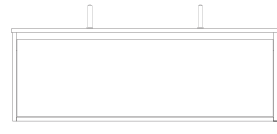

47"
47" W x 18" D x 16" H
1200 x 400 x 400 mm