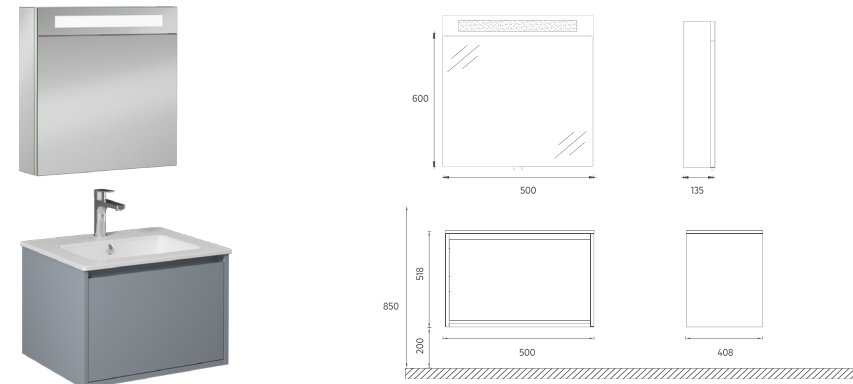

PRO Washbasin Unit, 24"

1. **Features**
   24" W x 18" D x 16" H
   600 x 458 x 400 mm
   · Glossy Lacquer Body
   · Lacquer Single Drawer
   · LED Mirror
   · Soft Close Drawer
   · Metal Sided Full-Extension Drawer

Washbasin included

21MGS001061I	Washbasin Cabinet, White
21MGS070061I	Washbasin Cabinet, Light Grey
21MGS308060I	Washbasin Cabinet, Sand Beige
21MGS019061I	Washbasin Cabinet, Anthracite
22OR2010060I	24" Mirror Cabinet, with Single Door, LED
Washbasin Cabinet + Dolaplı Mirror / WHITE SET	
Washbasin Cabinet + Dolaplı Mirror / RENKLİ SET	

Compatible Washbasins:
10SL50061