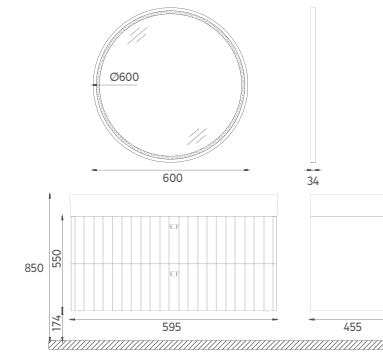

Washbasin Unit + Washbasin + Mirror + Shelves

Compatible Washbasins:
10VA5008I

VEA Washbasin Unit, 39"

- Features**
 39" W x 18" D x 22" H
 995 X 455 x 550 mm
 · Drawer Anti-Slip Matt
 · Soft-Close Drawer
 · Fine Metal LED Runner
 · Drawer Divider
 · Concealed Siphon
 · Matte Lacquer

Washbasin Unit + Washbasin + Mirror + Shelves

Compatible Washbasins:
10VA5010I

VEA Washbasin Unit, 24"

- Features**
 24" W x 18" D x 22" H
 595 X 455 x 550 mm
 · Drawer Anti-Slip Matt
 · Soft-Close Drawer
 · Fine Metal LED Runner
 · Drawer Divider
 · Concealed Siphon
 · Matte Lacquer