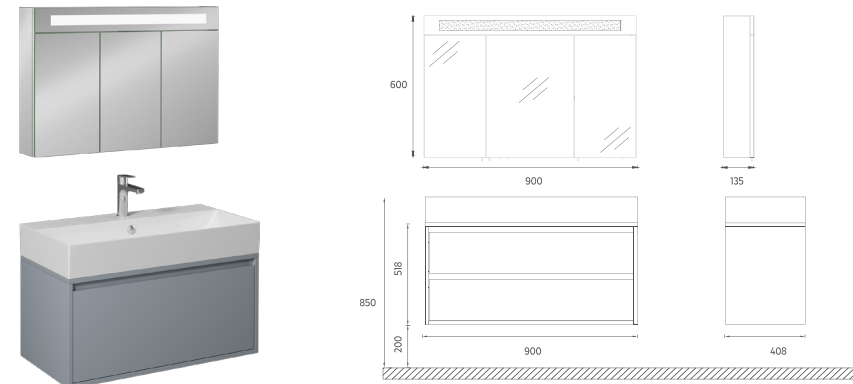

PRO Washbasin Unit, 35"

1. **Features**
   35" W x 17" D x 16" H
   900 x 410 x 418 mm
   · Glossy Lacquer Body
   · Lacquer Double Drawer
   · LED Mirror
   · Soft Close Drawer
   · Metal Sided Full-Extension Drawer

Washbasin included

21SFS201090I	Washbasin Cabinet, White
21SFS214090I	Washbasin Cabinet, Light Grey
21SFS308090I	Washbasin Cabinet, Sand Beige
21SFS214090I	Washbasin Cabinet, Anthracite
22OR2600090I	35" Mirror Cabinet, with 3 Doors, LED
Washbasin Cabinet + Mirror Cabinet / WHITE SET	
Washbasin Cabinet + Mirror Cabinet / COLOR SET	

Compatible Washbasins:
10SF50090