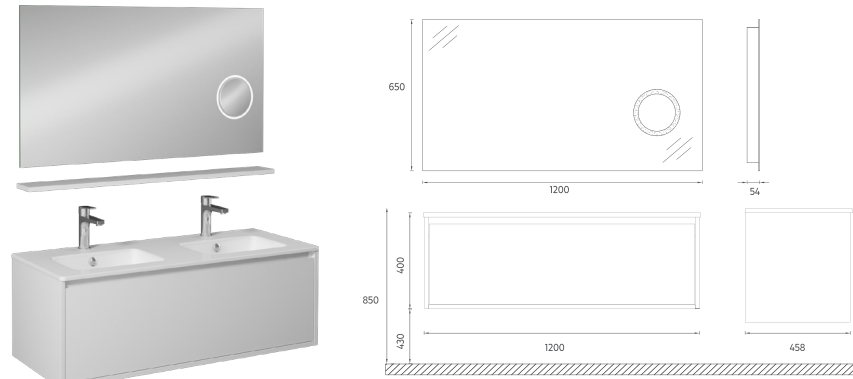

PRO Double Bowl Washbasin Cabinet, 47"

1. **Features**
   47" W x 18" D x 16" H
   1200 x 458 x 400 mm
   · Glossy Lacquer Body
   · Lacquer Single Drawer
   · Magnifying Mirror with LED
   · Soft Close Drawer
   · Metal Sided Full-Extension Drawer

Washbasin included

21MGS001121I	Washbasin Cabinet, White
21MGS070121I	Washbasin Cabinet, Light Grey
21MGS308121I	Washbasin Cabinet, Sand Beige
21MGS019121I	Washbasin Cabinet, Anthracite
21MG9001120I	47" Shelf, White
21MG9070120I	47" Shelf, Light Grey
21MG9008120I	47" Shelf, Sand Beige
21MG9019120I	47" Shelf, Anthracite
29OR4000120I	47" Magnifying Mirror with LED
Washbasin Cabinet + Shelf + Mirror / WHITE SET	
Washbasin Cabinet + Shelf + Mirror / COLOR SET	

Compatible Washbasins:
10SL50121