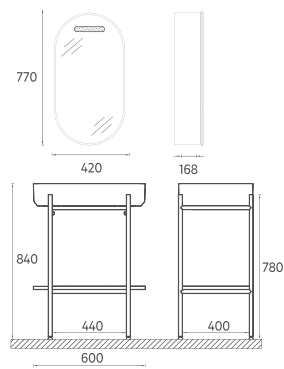

MIRROR COLORS

BLACK METAL PROFIL

WHITE METAL PROFIL

SHELF COLORS

BLACK

WHITE

PUNO Washbasin Cabinet, 24"

Features
 24" W x 16" D x 33" H
 600 x 400 x 780 mm
 · Lake Shelf
 · Painted Metal Profile Body