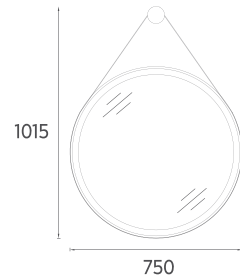

MARINO Mirror, 30"

1. **Features**
   30" W x 2" D x 40" H
   750 x 50 x 1015 mm
   · 4000 Kelvin Daylight LED
   · Anti-Fog
   · Touch On / Off
   · Leather Belt

21SQ4004075I ø 30" Mirror with LED, Black
21SQ4001075I ø 30" Mirror with LED, White