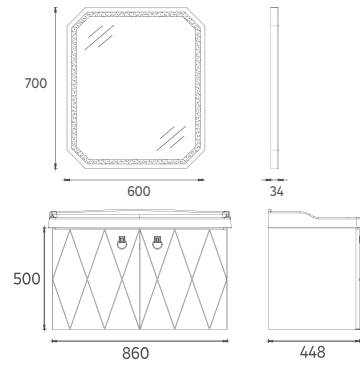

- BUTTER YELLOW
- CEMENT GREY
- BLACK

HANDLE COLORS

- SHINY GOLD

AGATHA

NEW

AGATHA Washbasin Unit, 35"

- Features**
 35" W x 18" D x 20" H
 860 x 448 x 500 mm
 · Matte Lacquer Door
 · Soft Close Door
 · 4000 Kelvin Daylight LED