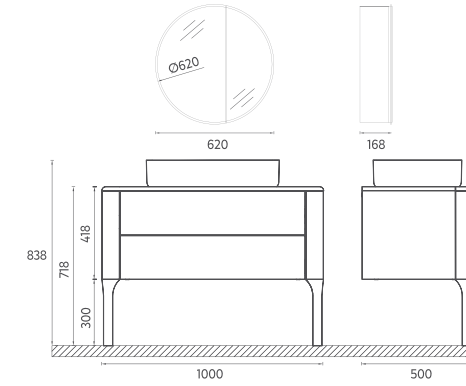

SOGNO Washbasin Unit, 39"

1. **Features**
   39" W x 20" D x 28" H
   1000 x 500 x 718 mm
   · Quartz Countertop
   · Push / Open
   · Drawer Anti-Slip Matt
   · Drawer Soft-Close
   · Drawer Divider
   · Matte Lacquer Body

Washbasin included

21SGS7471001	Washbasin Cabinet, Anthracite
21SG2547062I	Mirror Cabinet, Anthracite
21SG9047030I	Shelf, Anthracite
Washbasin Cabinet + Mirror + Shelf / SET	

Compatible Washbasins:
10NF65060

FURNITURE DISEGNO COLLECTION