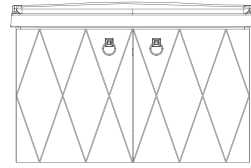

AGATHA

WASHBASIN CABINET
WITH ETAGERE

35"
35" W x 18" D x 20" H
860 x 448 x 500 mm