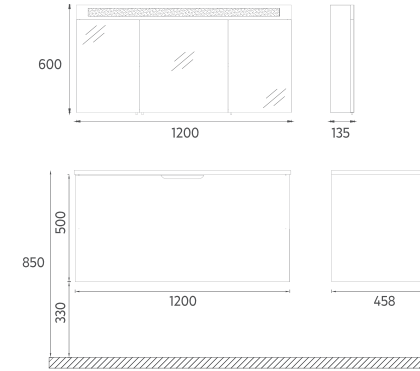

LIV Washbasin Unit, 47"

1. **Features**
   47" W x 18" D x 16" H
   1200 x 458 x 400 mm
   · MDF Lam Body
   · MDF Lam Single Drawer
   · Soft Close Drawer
   · Soft Touch Surface

Washbasin included

24LVS221121I	Washbasin Cabinet, Lava
24LVS221120I	Washbasin Cabinet, Light Beige
22OR2600120I	47" Mirror Cabinet, with 3 Doors, LED
Washbasin Cabinet + Cabinet Mirror / SET	

Compatible Washbasins:
10SL51121