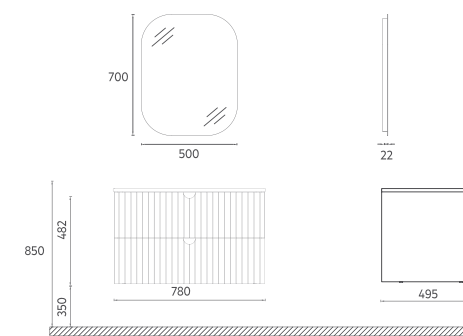

INFINITY Washbasin Unit, 31"

1. **Features**
   32" W x 19" D x 20" H
   780 x 495 x 500 mm
   · Matte Lacquer Body
   · Soft-Close Drawer
   · LED Mirror
   · Anti-Slip Matt
   · Drawer Divider
   · Metal Sided Drawer

Washbasin included

21IFS748082I	Washbasin Cabinet, Ruby Red
21IFS749082I	Washbasin Cabinet, Ocean
21IFS750082I	Washbasin Cabinet, Dark Salmon
21IFS713082I	Washbasin Cabinet, Pastel Green
21IFS772082I	Washbasin Cabinet, Night Blue
21IFS712082I	Washbasin Cabinet, Cream
29IF400055I	Mirror, with LED
Washbasin Unit + Mirror/ SET	

Compatible Washbasins:
10SX50080

DISEGNO COLLECTION

FURNITURE