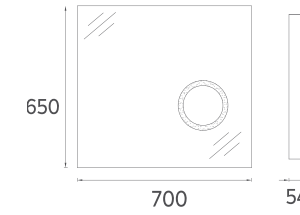

Magnifying Mirror with LED, 28"

- Features**
28" W x 2" D x 26" H
 700 x 54 x 650 mm
 · 4000 Kelvin Daylight
 · Touch On/Off
 · LED Mirror Frame
 · Magnifying Mirror with LED Frame

29OR40000701 **28" Magnifying Mirror with LED**