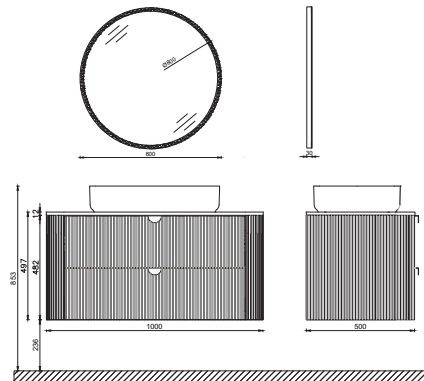

INFINITY RAGGIO Washbasin Unit, 39"