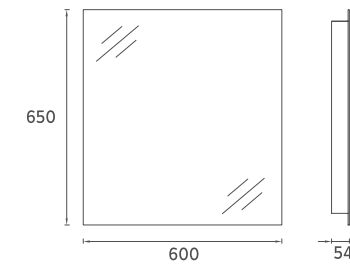

M1 Mirror, 24"

24OR4000065I 24" Mirror

MIRRORS

M1 Mirror, 18"

24OR4000045I 18" Mirror

MARINO Mirror, 22"

- Features**
30" W x 2" D x 40" H
750 x 50 x 1015 mm
· 4000 Kelvin Daylight LED
· Anti-Fog
· Touch On / Off
· Leather Belt