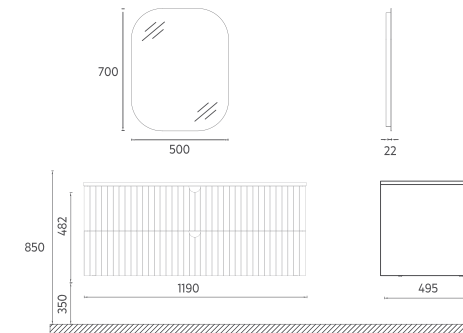

INFINITY Washbasin Unit, 47"

1. **Features**
   47" W x 19" D x 20" H
   1190 x 495 x 500 mm
   · Matte Lacquer Body
   · Soft-Close Drawer
   · LED Mirror
   · Anti-Slip Matt
   · Drawer Divider
   · Metal Sided Drawer
   · Bright Anodizing Handle

Washbasin included

21IFS748132I	Washbasin Cabinet, Ruby Red, Handle Bright Anodizing
21IFS749132I	Washbasin Cabinet, Ocean, Handle Bright Anodizing
21IFS750132I	Washbasin Cabinet, Dark Salmon, Handle Bright Anodizing
21IFS713132I	Washbasin Cabinet, Pastel Green, Handle Bright Anodizing
21IFS772132I	Washbasin Cabinet, Night Blue, Handle Bright Anodizing
21IFS712132I	Washbasin Cabinet, Cream, Handle Bright Anodizing
29IF400055I	Mirror, with LED
Washbasin Unit + Mirror/ SET	

Compatible Washbasins:
10SX50121