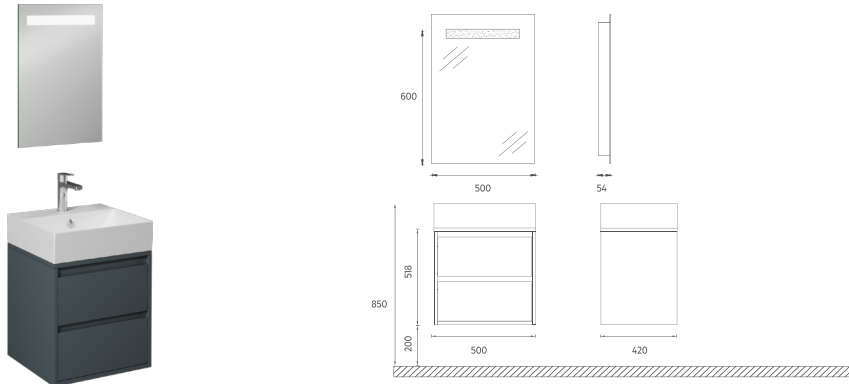

PRO Washbasin Unit, 20"

1. **Features**
   20" W x 17" D x 20" H
   500 x 420 x 520 mm
   · Glossy Lacquer Body
   · Lacquer Double Drawer
   · LED Mirror
   · Soft Close Drawer
   · Metal Sided Full-Extension Drawer

Washbasin included

21SFS101050I	Washbasin Cabinet, White
21SFS114050I	Washbasin Cabinet, Light Grey
21SFS708050I	Washbasin Cabinet, Sand Beige
25OR4003045I	Washbasin Cabinet, Anthracite
21MGS708060I	18" Sandblasted Mirror with LED
Washbasin Cabinet + Mirror / WHITE SET	
Washbasin Cabinet + Mirror / COLOR SET	

Compatible Washbasins:
10SF50051