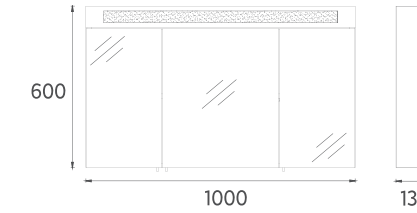

Mirror Cabinet, Upper Cabinet with 3 Doors, 39"

Features
39" W x 5" D x 24" H
1000 x 135 x 600 mm
· Sandblasted
· Socket Box
· LED illuminated
· 4000 Kelvin Daylight

- 22OR2600100I 39" Mirror Cabinet, with LED, 3 Doors