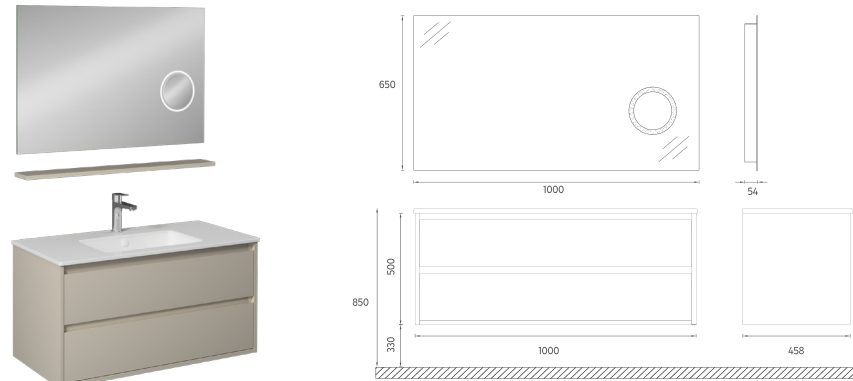

PRO Washbasin Unit, 39"

1. **Features**
   47" W x 18" D x 20" H
   1000 x 458 x 500 mm
   · Glossy Lacquer Body
   · Lacquer Double Drawer
   · Magnifying Mirror with LED
   · Soft Close Drawer
   · Metal Sided Full-Extension Drawer

Washbasin included

Compatible Washbasins:
10SL50101

21MGS0011001	Washbasin Cabinet, White
21MGS0701001	Washbasin Cabinet, Light Grey
21MGS7081001	Washbasin Cabinet, Sand Beige
21MGS0191001	Washbasin Cabinet, Anthracite
21MG90011001	39" Shelf, White
21MG90701001	39" Shelf, Light Grey
21MG90081001	39" Shelf, Sand Beige
21MG90191001	39" Shelf, Anthracite
29OR40001001	39" Magnifying Mirror with LED
Washbasin Cabinet + Shelf + Mirror / WHITE SET	
Washbasin Cabinet + Shelf + Mirror / COLOR SET