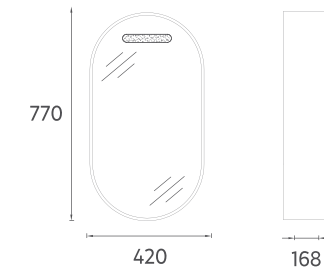

PUNO Mirror, 16"

Features
 16" W x 1" D x 28" H
 405 x 34 x 705 mm
 · 4000 Kelvin Daylight LED
 · Touch On / Off

- 29PN4004041I Mirror with LED, Black
- 29PN4001042I Mirror with LED, White

PUNO Mirror Cabinet, 17"