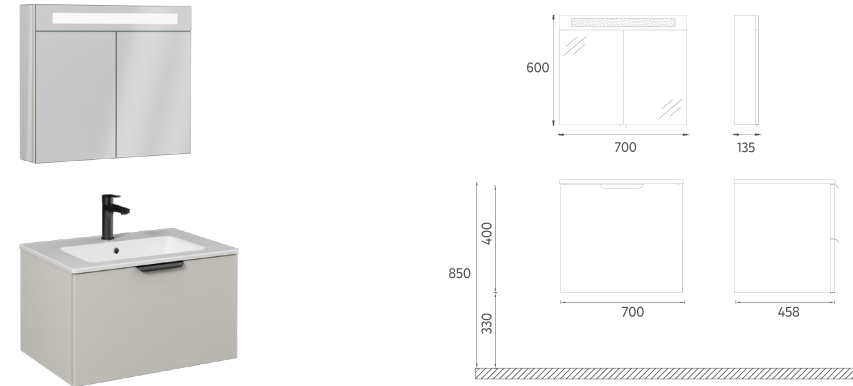

LIV Washbasin Unit, 28"

1. **Features**
   28" W x 18" D x 16" H
   700 x 458 x 400 mm
   · MDF Lam Body
   · MDF Lam Single Drawer
   · Soft Close Drawer
   · Soft Touch Surface

24LVS221071I	Washbasin Cabinet, Lava
24LVS221070I	Washbasin Cabinet, Light Beige
22OR2600070I	28" Mirror Cabinet, with 2 Doors, LED
Washbasin Cabinet + Cabinet Mirror / SET	

Compatible Washbasins:
10SL50071

FURNITURE MEZZO COLLECTION