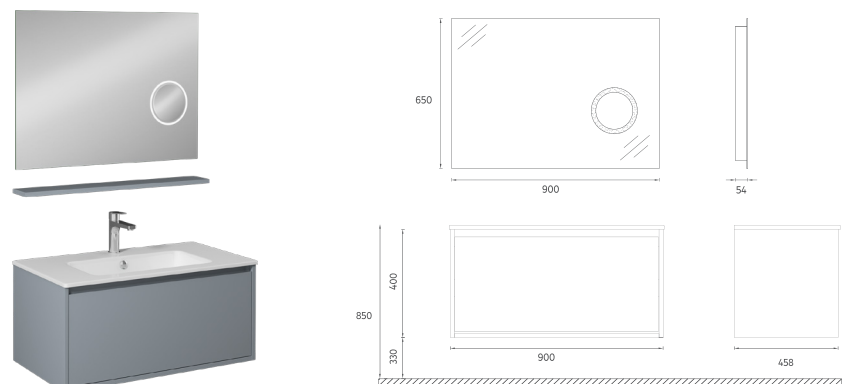

PRO Washbasin Unit, 35"

1. **Features**
   35" W x 18" D x 16" H
   900 x 458 x 400 mm
   · Glossy Lacquer Body
   · Lacquer Single Drawer
   · Magnifying Mirror with LED
   · Soft Close Drawer
   · Metal Sided Full-Extension Drawer

Washbasin included

21MGS001191I	Washbasin Cabinet, White
21MGS071091I	Washbasin Cabinet, Light Grey
21MGS308090I	Washbasin Cabinet, Sand Beige
21MGS019191I	Washbasin Cabinet, Anthracite
21MG9001090I	35" Shelf, White
21MG9070090I	35" Shelf, Light Grey
21MG9008090I	35" Shelf, Sand Beige
21MG9019090I	35" Shelf, Anthracite
29OR4000090I	35" Magnifying Mirror with LED
Washbasin Cabinet + Shelf + Mirror / WHITE SET	
Washbasin Cabinet + Shelf + Mirror / COLOR SET	

Compatible Washbasins:
10SL50091