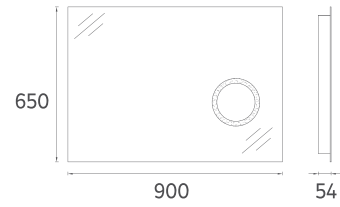

Magnifying Mirror with LED, 35"

1. **Features**
   35" W x 2" D x 26" H
   900 x 54 x 650 mm
   · 4000 Kelvin Daylight
   · Touch On/Off
   · LED Mirror Frame
   · Magnifying Mirror with LED Frame

29OR40000901 **35" Magnifying Mirror with LED**