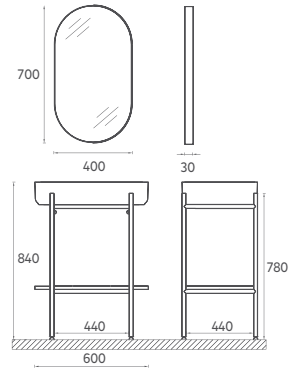

PUNO ART. Metal Profile Washbasin Unit, 24"

Features
24" W x 17" D x 22" H
600 x 440 x 840 mm
· Metal Profile
· Matte Brass Coating

Washbasin included

1. 29PNS007061I Washbasin Cabinet, With Ivory Washbasinlu
   - 29PN4007040I Mirror
   - 21PN9004030I 12" Wall Shelf, Black
2. **Washbasin Unit + Washbasin + Mirror**

Compatible Washbasins:
10NF65060-2K