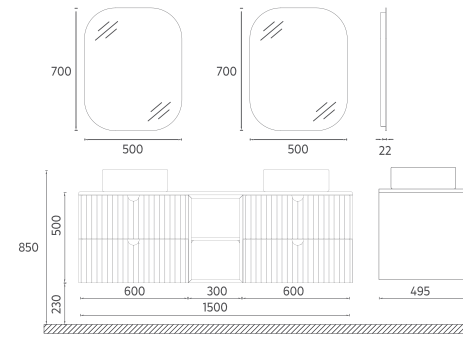

INFINITY Washbasin Unit, 59"

Features

- 59" W x 19" D x 20" H
  1500 x 495 x 500 mm
- Matte Lacquer Body
- Quartz Countertop
- Soft-Close Drawer
- Mirror with LED
- Soft Close Drawer
- Metal Sided Drawer
- Black Handle

Washbasin included

21IFS748159I	Washbasin Cabinet, Ruby Red, (Countertop / Washbasin / Handle, Black)
21IFS749159I	Washbasin Cabinet, Ocean, (Countertop / Washbasin / Handle, Black)
21IFS772159I	Washbasin Cabinet, Night Blue, (Countertop / Washbasin / Handle, Black)
29IF400055I	Mirror, with LED
Washbasin Unit + 2 LED Mirrors/ SET	

Compatible Washbasins:
10NF65036-2N

Please contact your sales representative before ordering for handle and countertop color alternatives.