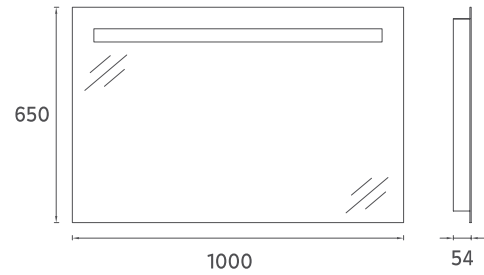

M5 Profile Framed Mirror, 39"

1. **Features**
   39" W x 2" D x 26" H
   1000 x 54 x 650 mm
   · 4000 Kelvin Daylight
   · Touch On/Off
   · LED Mirror Frame
   · Sandblasted
   · Antifog

25OR4012100I **39" Profile Framed Mirror**