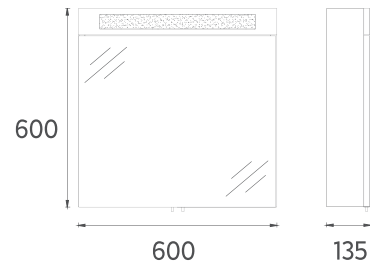

M7 Mirror Cabinet, Upper Cabinet with 1 Door, 24"

1. **Features**
   24" W x 5" D x 24" H
   600 x 135 x 600 mm
   · Sandblasted
   · Socket Box
   · LED illuminated
   · 4000 Kelvin Daylight

22OR2010060I **24" Mirror Cabinet Right, with Single Door**
22OR200061I **24" Mirror Cabinet Left, with Single Door**