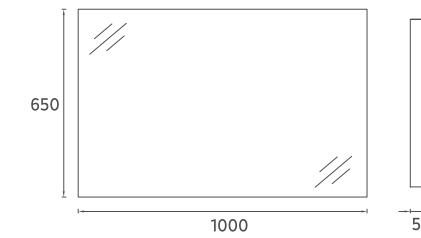

M2 Mirror, 39"

25OR40011001 **39" Mirror**

8.272 €