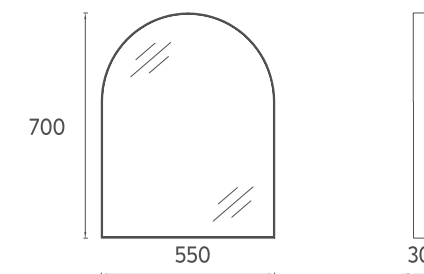

INFINITY Mirror, 22"

1. **Features**
   22" W x 1" D x 28" H
   550 x 30 x 700 mm
   · Plain Mirror
   · Matte Brass Coating

29IA4007055I	Plain Mirror