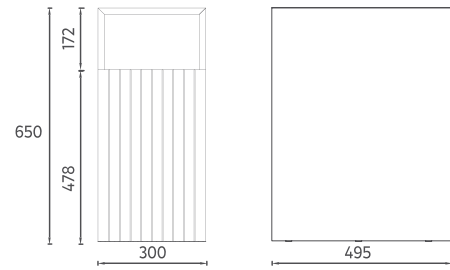

INFINITY Deep Base Cabinet, 12"

1. **Features**
   12" W x 19" D x 26" H
   300 x 495 x 650 mm
   · Matte Lacquer Body
   · Soft Close Door
   · Smoked Glass Shelf
   · Compression Glass Shelf Support
   · Hidden Adjustable Metal Hanger

21IF6148030I	Deep Base Cabinet, Ruby Red Right
21IF6149030I	Deep Base Cabinet, Ocean Right
21IF6150030I	Deep Base Cabinet, Salmon Right
21IF6113030I	Deep Base Cabinet, Pastel Green Right
21IF6172030I	Deep Base Cabinet, Night Blue Right
21IF6112030I	Deep Base Cabinet, Cream Right
21IF6248030I	Deep Base Cabinet, Ruby Red Left
21IF6249030I	Deep Base Cabinet, Ocean Left
21IF6250030I	Deep Base Cabinet, Dark Salmon Left
21IF6213030I	Deep Base Cabinet, Pastel Green Left
21IF6272030I	Deep Base Cabinet, Night Blue Left
21IF6212030I	Deep Base Cabinet, Cream Left