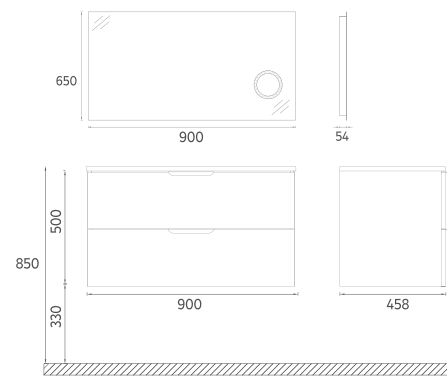

LIV Washbasin Unit, 35"

1. **Features**
   35" W x 18" D x 20" H
   900 x 458 x 500 mm
   · MDF Lam Body
   · MDF Lam Double Drawer
   · Soft Close Drawer
   · Soft Touch Surface

Washbasin included

24LVS2110911	Washbasin Cabinet, Lava
24LVS2110901	Washbasin Cabinet, Light Beige
29OR40000901	35" Magnifying Mirror with LED
Washbasin Cabinet + Mirror / SET	

Compatible Washbasins:
10SL50091