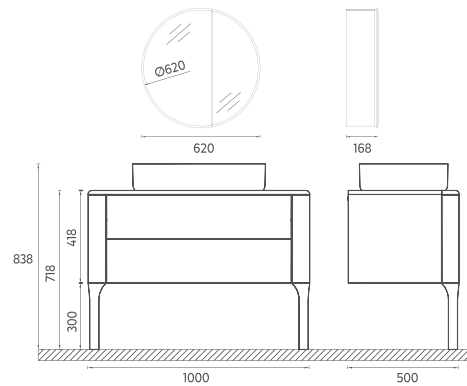

SOGNO Washbasin Unit, 39"

1. **Features**
   39" W x 20" D x 28" H
   1000 x 500 x 718 mm
   · Quartz Countertop
   · Push / Open
   · Drawer Anti-Slip Matt
   · Drawer Soft-Close
   · Drawer Divider
   · Matte Lacquer Body

Washbasin included

21SGS7531001	Washbasin Cabinet, Amber
21SG2553062I	Mirror Cabinet, Amber
21SG9053030I	Shelf, Amber
Washbasin Cabinet + Mirror + Shelf / SET	

Compatible Washbasins:
10NF65060