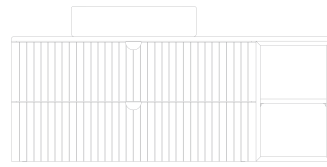

40" + 12"
52" W x 26" D x 20" H
1300 x 650 x 500 mm

51"
51" W x 19" D x 20" H
1300 x 495 x 500 mm