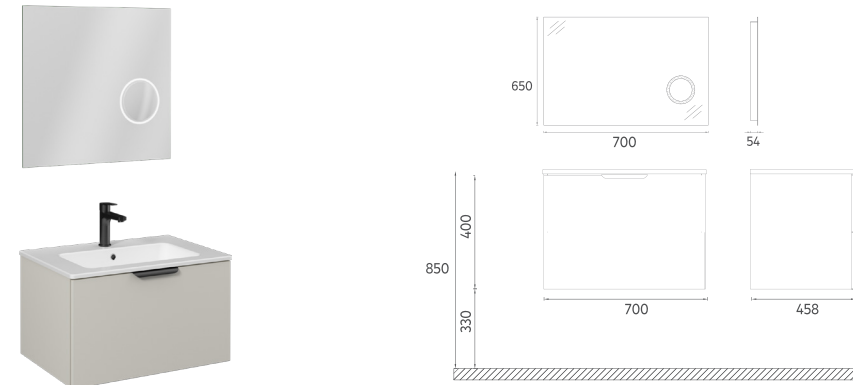

LIV Washbasin Unit, 28"

1. **Features**
   28" W x 18" D x 16" H
   700 x 458 x 400 mm
   · MDF Lam Body
   · MDF Lam Single Drawer
   · Soft Close Drawer
   · Soft Touch Surface

24LVS221071I	Washbasin Cabinet, Lava
24LVS221070I	Washbasin Cabinet, Light Beige
21SQ4004075I	28" Magnifying Mirror with LED
Washbasin Cabinet + Mirror / SET	

Compatible Washbasins:
10SL50071