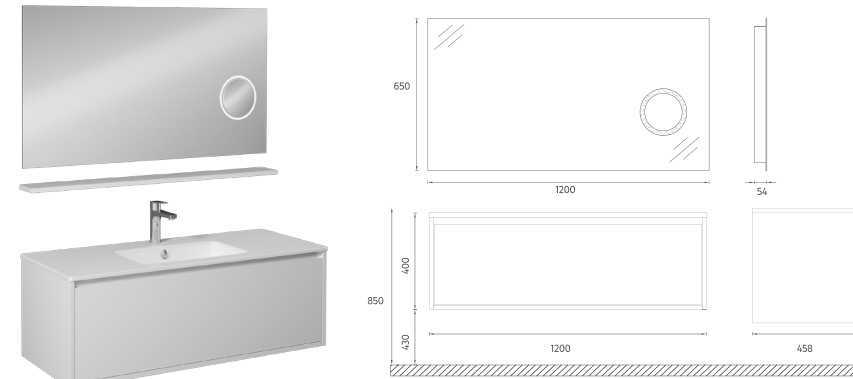

PRO Washbasin Cabinet, 47"

1. **Features**
   47" W x 18" D x 16" H
   1200 x 458 x 400 mm
   · Glossy Lacquer Body
   · Lacquer Single Drawer
   · Magnifying Mirror with LED
   · Soft Close Drawer
   · Metal Sided Full-Extension Drawer

Washbasin included

21MGS301120I	Washbasin Cabinet, White
21MGS370120I	Washbasin Cabinet, Light Grey
21MGS308120I	Washbasin Cabinet, Sand Beige
21MGS380120I	Washbasin Cabinet, Anthracite
21MG9001120I	47" Shelf, White
21MG9070120I	47" Shelf, Light Grey
21MG9008120I	47" Shelf, Sand Beige
21MG9019120I	47" Shelf, Anthracite
29OR4000120I	47" Magnifying Mirror with LED
Washbasin Cabinet + Shelf + Mirror / WHITE SET	
Washbasin Cabinet + Shelf + Mirror / COLOR SET	

Compatible Washbasins:
10SL51121