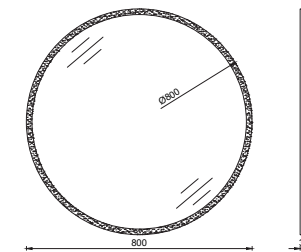

INFINITY RAGGIO LED MIRROR Unit, 31"

1. **Features**
   31" W x 1" D x 31" H
   800 x 30 x 800 mm
   · Multicolor with LED 3500-7000K
   · Touch On / Off
   · Antifog