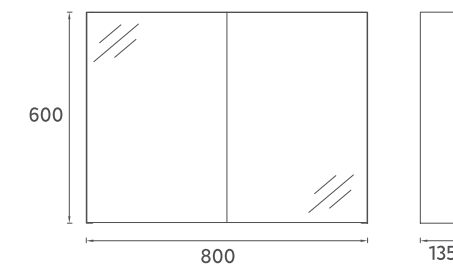

M6 Mirror Cabinet, Upper Cabinet with 2 Door, 31"

1. **Features**
   31" W x 5" D x 24" H
   800 x 135 x 600 mm
   · Soft Close Door
   · Body with Mirror

22OR2000080I **31" Mirror Cabinet, 2 Doors**