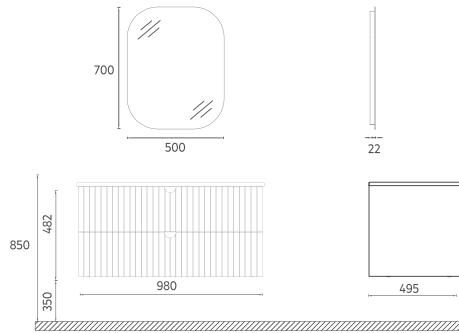

Compatible Washbasins:
10SX50080

DISEGNO COLLECTION

FURNITURE

INFINITY Washbasin Unit, 39"

- Features**
40" W x 19" D x 20" H
 980 x 495 x 500 mm
 · Matte Lacquer Body
 · Soft-Close Drawer
 · LED Mirror
 · Anti-Slip Matt
 · Drawer Divider
 · Metal Sided Drawer