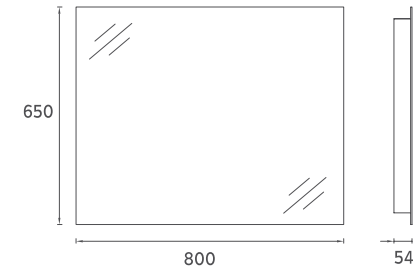

M1 Mirror, 31"

24OR4000080I 31" Mirror

SANITARY WARE MIRRORS