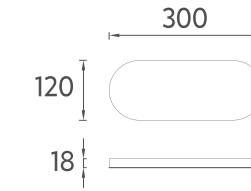

PUNO ART. Wall Shelf, 12"

Features
12" W x 2" D x 5" H
300 x 18 x 120 mm
· Lacquer Shelf

21PN9004030I **12" Wall Shelf, Black**

FURNITURE ARTISAN EDITION