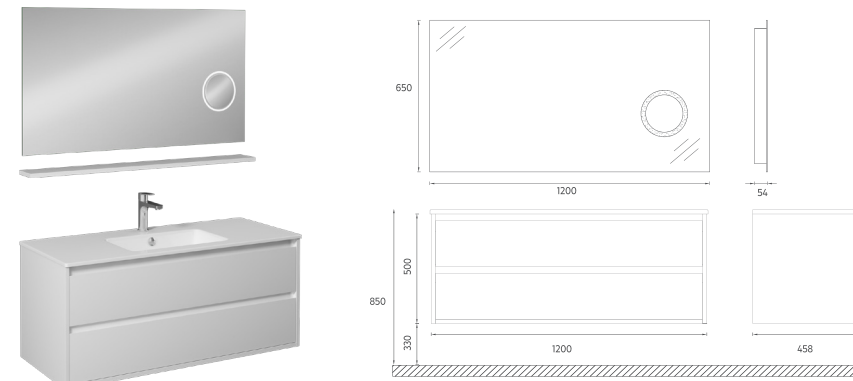

PRO Washbasin Cabinet, 47"

1. **Features**
   47" W x 18" D x 20" H
   1200 x 458 x 500 mm
   · Glossy Lacquer Body
   · Lacquer Double Drawer
   · Magnifying Mirror with LED
   · Soft Close Drawer
   · Metal Sided Full-Extension Drawer

Washbasin included

21MGS801120I	Washbasin Cabinet, White
21MGS870120I	Washbasin Cabinet, Light Grey
21MGS708120I	Washbasin Cabinet, Sand Beige
21MGS880120I	Washbasin Cabinet, Anthracite
21MG9001120I	47" Shelf, White
21MG9070120I	47" Shelf, Light Grey
21MG9008120I	47" Shelf, Sand Beige
21MG9019120I	47" Shelf, Anthracite
29OR4000120I	47" Magnifying Mirror with LED
Washbasin Cabinet + Shelf + Mirror / WHITE SET	
Washbasin Cabinet + Shelf + Mirror / COLOR SET	

Compatible Washbasins:
10SL51121