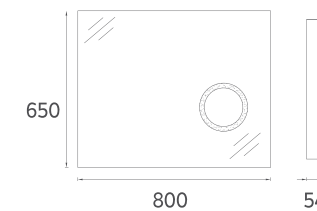

M8 Magnifying Mirror with LED, 31"

1. **Features**
   31" W x 2" D x 26" H
   800 x 54 x 650 mm
   · 4000 Kelvin Daylight
   · Touch On/Off
   · LED Mirror Frame
   · Magnifying Mirror with LED Frame

29OR40000801 31" Magnifying Mirror with LED