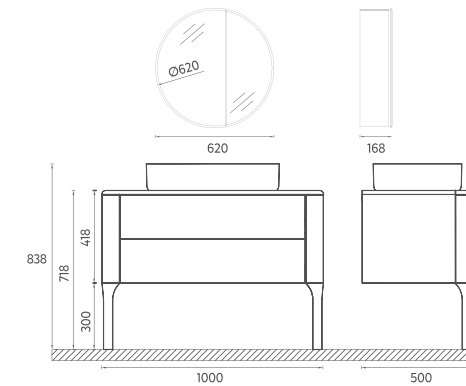

SOGNO Washbasin Unit, 39"

1. **Features**
   39" W x 20" D x 28" H
   1000 x 500 x 718 mm
   · Quartz Countertop
   · Push / Open
   · Drawer Anti-Slip Matt
   · Drawer Soft-Close
   · Drawer Divider
   · Matte Lacquer Body

Washbasin included

21SGS7581001	Washbasin Cabinet, Sand Beige
21SG2558062I	Mirror Cabinet, Sand Beige
21SG9058030I	Shelf, Sand Beige
Washbasin Cabinet + Mirror + Shelf / SET	

Compatible Washbasins:
10NF65060