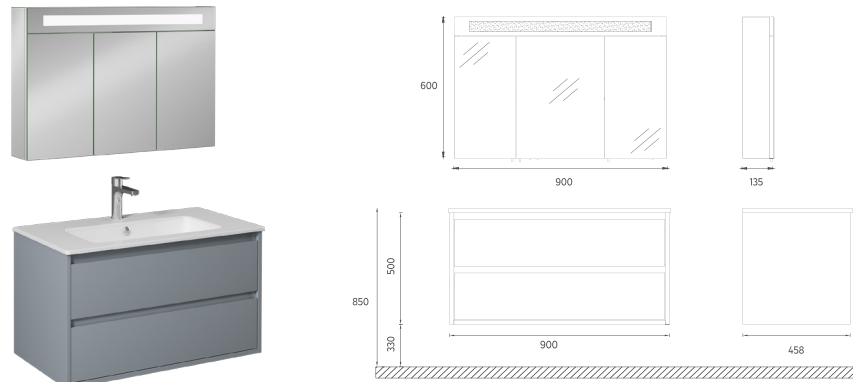

PRO Washbasin Unit, 35"

1. **Features**
   35" W x 18" D x 20" H
   900 x 458 x 500 mm
   · Glossy Lacquer Body
   · Lacquer Double Drawer
   · LED Mirror
   · Soft Close Drawer
   · Metal Sided Full-Extension Drawer

Washbasin included

21MGS071090I	Washbasin Cabinet, White
21MGS071090I	Washbasin Cabinet, Light Grey
21MGS708090I	Washbasin Cabinet, Sand Beige
21MGS071090I	Washbasin Cabinet, Anthracite
22OR2600090I	35" Mirror Cabinet, with 3 Doors, LED
Washbasin Cabinet + Mirror Cabinet / WHITE SET	
Washbasin Cabinet + Mirror Cabinet / COLOR SET	

Compatible Washbasins:
10SL50091