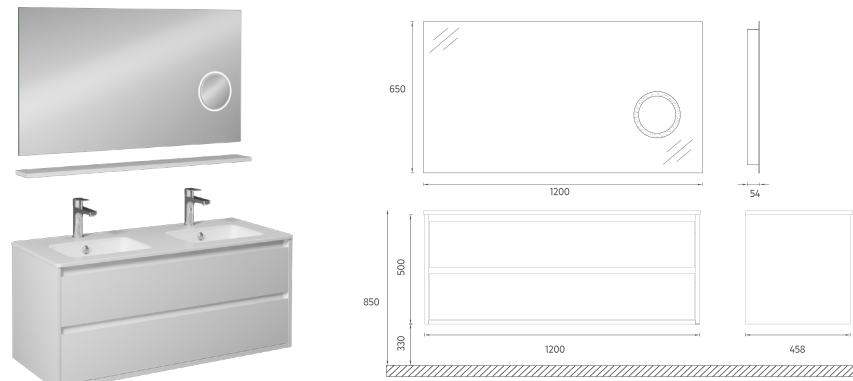

PRO Double Bowl Washbasin Cabinet, 47"

1. **Features**
   47" W x 18" D x 20" H
   1200 x 458 x 500 mm
   · Glossy Lacquer Body
   · Lacquer Double Drawer
   · LED Mirror
   · Soft Close Drawer
   · Metal Sided Full-Extension Drawer

Washbasin included

21MGS001120I	Washbasin Cabinet, White
21MGS070120I	Washbasin Cabinet, Light Grey
21MGS708121I	Washbasin Cabinet, Sand Beige
21MGS019120I	Washbasin Cabinet, Anthracite
21MG9001120I	47" Shelf, White
21MG9070120I	47" Shelf, Light Grey
21MG9008120I	47" Shelf, Sand Beige
21MG9019120I	47" Shelf, Anthracite
29OR4000120I	47" Magnifying Mirror with LED
Washbasin Cabinet + Shelf + Mirror / WHITE SET	
Washbasin Cabinet + Shelf + Mirror / COLOR SET	

Compatible Washbasins:
10SL50121