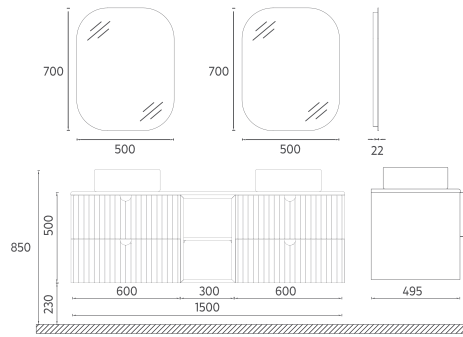

20"
20" W x 1" D x 28" H
 500 x 25 x 700 mm

22"
22" W x 1" D x 28" H
 550 x 25 x 700 mm

HANDLE

4"

FURNITURE COLORS

ISVEA ICON SET

MIRROR COLORS

TEZGAH COLORS

HANDLE COLORS

WASHBASIN COLORS

INFINITY

INFINITY Washbasin Unit, 59"

Features

- 59" W x 19" D x 20" H
1500 x 495 x 500 mm
- Matte Lacquer Body
- Quartz Countertop
- Soft-Close Drawer
- Mirror with LED
- Soft Close Drawer
- Metal Sided Drawer
- Brushed Gold Handle
- Anti-Slip Matt