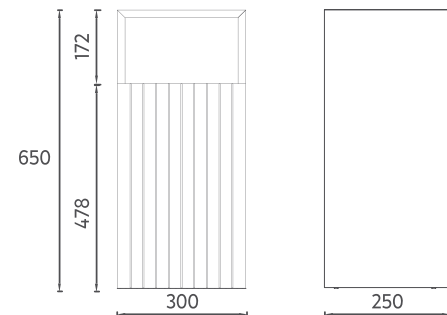

INFINITY Shallow Base Cabinet, 12"

1. **Features**
   12" W x 10" D x 26" H
   300 x 250 x 650 mm
   · Matte Lacquer Body
   · Soft Close Door
   · Smoked Glass Shelf
   · Compression Glass Shelf Support
   · Hidden Adjustable Metal Hanger

21IF6148031I	Shallow Base Cabinet, Ruby Red Right
21IF6149031I	Shallow Base Cabinet, Salmon Right
21IF6150031I	Shallow Base Cabinet, Pastel Green Right
21IF6113031I	Shallow Base Cabinet, Night Blue Right
21IF6172031I	Shallow Base Cabinet, Cream Right
21IF6112031I	Shallow Base Cabinet, Ruby Red Left
21IF6248031I	Shallow Base Cabinet, Cream Left
21IF6249031I	Shallow Base Cabinet, Dark Salmon Left
21IF6250031I	Shallow Base Cabinet, Pastel Green Left
21IF6213031I	Shallow Base Cabinet, Night Blue Left
21IF6272031I	Shallow Base Cabinet, Cream Left
21IF6212031I	Shallow Base Cabinet, Ruby Red Right