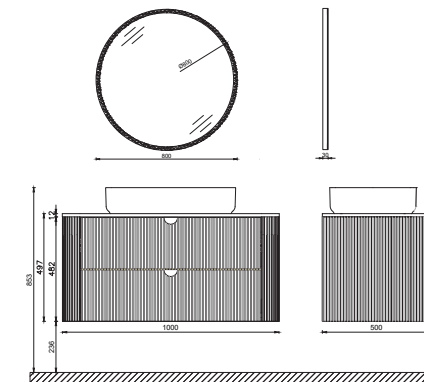

INFINITY RAGGIO Washbasin Unit, 39"