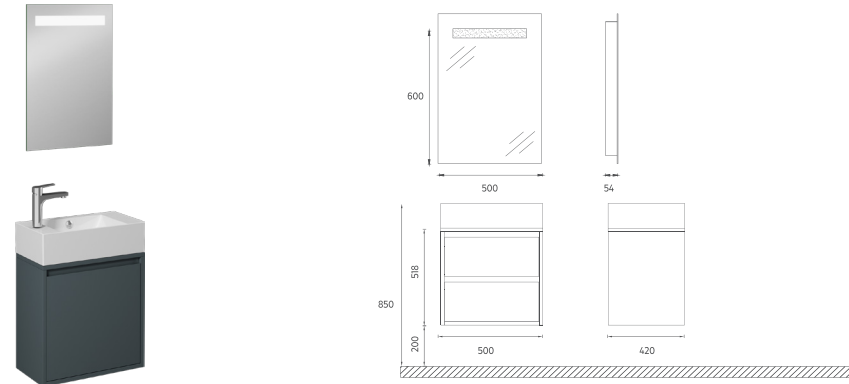

PRO Washbasin Unit, 20"

1. **Features**
   20" W x 9" D x 16" H
   500 x 420 x 520 mm
   · Glossy Lacquer Body
   · Lacquer Single Drawer
   · LED Mirror
   · Soft Close Door

Washbasin included

21SFS001050I	Washbasin Cabinet, White Right
21SFS011050I	Washbasin Cabinet, White Left
21SFS003050I	Washbasin Cabinet, Light Grey Right
21SFS003050I	Washbasin Cabinet, Light Grey Left
21SFS108051I	Washbasin Cabinet, Sand Beige, Right
21SFS208051I	Washbasin Cabinet, Sand Beige, Left
21SFS004050I	Washbasin Cabinet, Anthracite Right
21SFS014050I	Washbasin Cabinet, Anthracite Left
25OR4003045I	18" Sandblasted Mirror with LED
Washbasin Cabinet + Mirror / WHITE SET	
Washbasin Cabinet + Mirror / COLOR SET	

Compatible Washbasins:
10SF50050