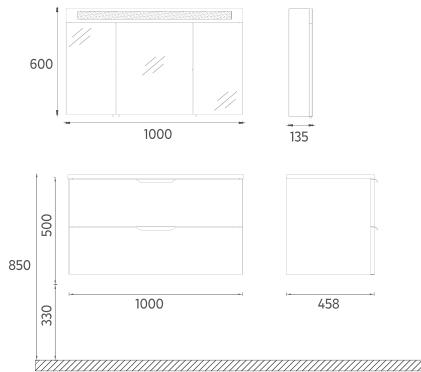

LIV Washbasin Unit, 39"

1. **Features**
   39" W x 18" D x 20" H
   1000 x 458 x 500 mm
   · MDF Lam Body
   · MDF Lam Double Drawer
   · Soft Close Drawer
   · Soft Touch Surface

Washbasin included

24LVS211101I	Washbasin Cabinet, Lava
24LVS211100I	Washbasin Cabinet, Light Beige
22OR2600100I	39" Mirror Cabinet, with 3 Doors, LED
Washbasin Cabinet + Cabinet Mirror / SET	

Compatible Washbasins:
10SL50101