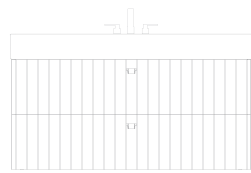

WASHBASIN CABINETS

47"
47" W x 18" D x 22" H
1195 x 455 x 550 mm