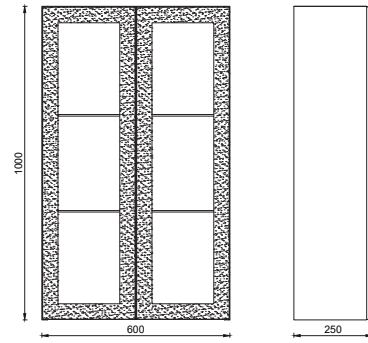

INFINITY Top Cabinet, 24"

Features

24" W x 10" D x 39" H

600 x 250 x 1000 mm

- Matte Lacquer Body
- Soft Close Glass Door
- Smoked Glass Shelf
- Compression Glass Shelf Support
- Hidden Adjustable Metal Hanger
- With LED

21AR176156011 Top cabinet with LED / Glass Door , Black