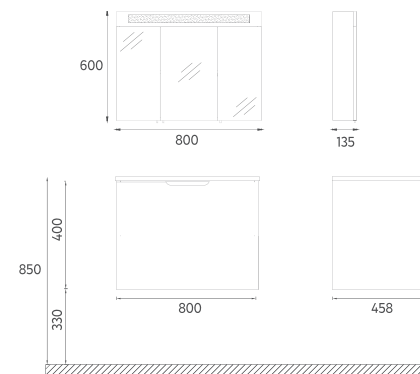

LIV Washbasin Unit, 31"

1. **Features**
   31" W x 18" D x 16" H
   800 x 458 x 400 mm
   · MDF Lam Body
   · MDF Lam Single Drawer
   · Soft Close Drawer
   · Soft Touch Surface

Washbasin included

24LVS221081I	Washbasin Cabinet, Lava
24LVS221080I	Washbasin Cabinet, Light Beige
22OR2600080I	31" Mirror Cabinet, with 3 Doors, LED
Washbasin Cabinet + Cabinet Mirror / SET	

Compatible Washbasins:
10SL51081