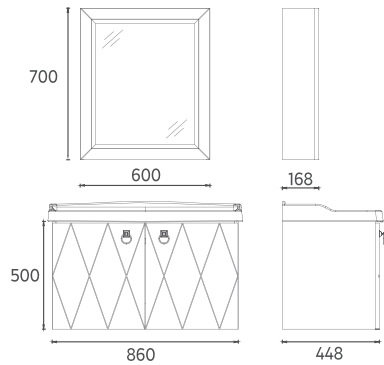

AGATHA

AGATHA Washbasin Unit, 35"

1. **Features**
   35" W x 18" D x 20" H
   860 x 448 x 500 mm
   · Matte Lacquer Door
   · Soft Close Door