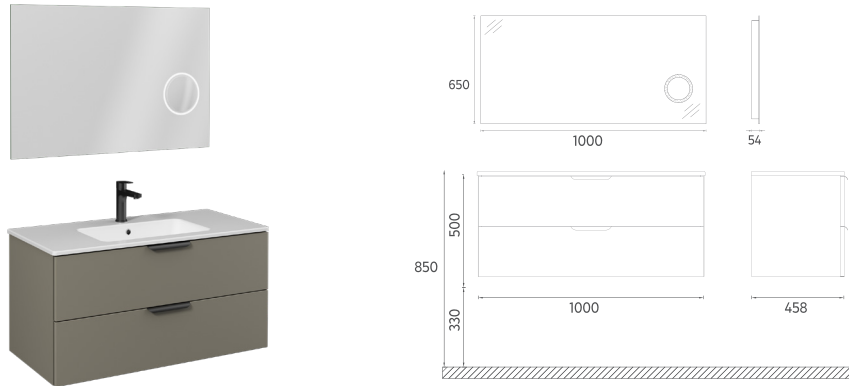

LIV Washbasin Unit, 39"

1. **Features**
   39" W x 18" D x 20" H
   1000 x 458 x 500 mm
   · MDF Lam Body
   · MDF Lam Double Drawer
   · Soft Close Drawer
   · Soft Touch Surface

Washbasin included

24LVS2111011	Washbasin Cabinet, Lava
24LVS2111001	Washbasin Cabinet, Light Beige
29OR40001001	39" Magnifying Mirror with LED
Washbasin Cabinet + Mirror / SET	

Compatible Washbasins:
10SL50101