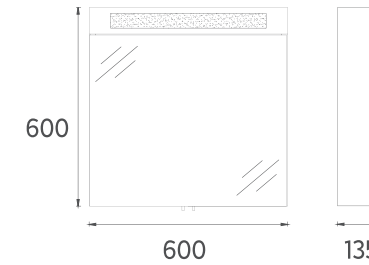

Mirror Cabinet, Upper Cabinet with 1 Door, 24"

1. **Features**
   24" W x 5" D x 24" H
   600 x 135 x 600 mm
   · Sandblasted
   · Socket Box
   · LED illuminated
   · 4000 Kelvin Daylight

22OR2010060I 24" Mirror Cabinet Right, with Single Door
22OR200061I 24" Mirror Cabinet Left, with Single Door