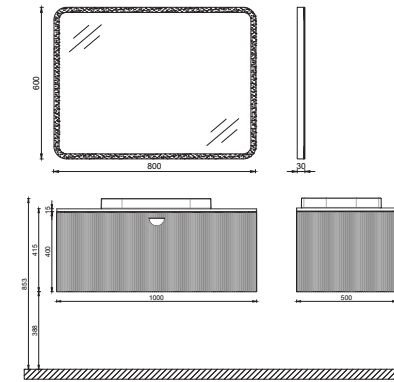

INFINITY Washbasin Unit, 39"