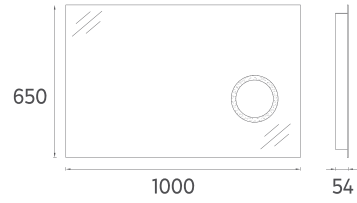

Magnifying Mirror with LED, 39"

1. **Features**
   39" W x 2" D x 26" H
   1000 x 54 x 650 mm
   · 4000 Kelvin Daylight
   · Touch On/Off
   · LED Mirror Frame
   · Magnifying Mirror with LED Frame

29OR40001001 39" Magnifying Mirror with LED