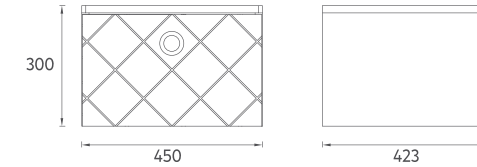

ROSA Vanity Unit, 45 cm

1. **Features**
   18" W x 16" D x 12" H
   450 x 423 x 300 mm
   · Drawer Divider
   · Drawer Anti-Slip Matt
   · Lift-Up Mirror Door
   · Soft Close Door
   · Metal Sided Full-Extension Drawer

- 21RA9083050I **Vanity Unit, Taupe**

DISEGNO COLLECTION

FURNITURE