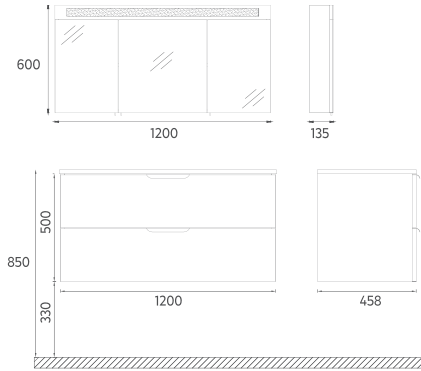

LIV Washbasin Unit, 47"

1. **Features**
   47" W x 18" D x 20" H
   1200 x 458 x 500 mm
   · MDF Lam Body
   · MDF Lam Double Drawer
   · Soft Close Drawer
   · Soft Touch Surface

Washbasin included

24LVS211121I	Washbasin Cabinet, Lava
24LVS211120I	Washbasin Cabinet, Light Beige
22OR2600120I	47" Mirror Cabinet, with 3 Doors, LED
Washbasin Cabinet + Cabinet Mirror / SET	

Compatible Washbasins:
10SL51121