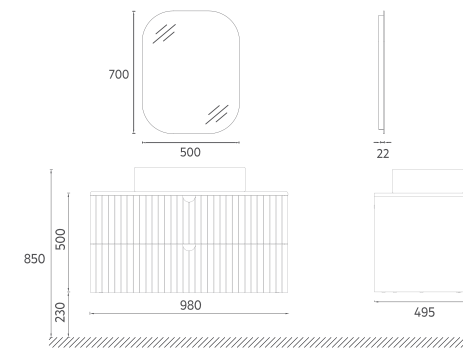

INFINITY Washbasin Unit, 39"

1. **Features**
   40" W x 19" D x 20" H
   1000 x 495 x 500 mm
   · Matte Lacquer Body
   · Quartz Countertop
   · Soft-Close Drawer
   · LED Mirror
   · Drawer Divider
   · Metal Sided Drawer
   · Bright Anodizing Handle
   · Anti-Slip Matt

Washbasin included

21IFS748111I	Washbasin Cabinet, Ruby Red, Handle Bright Anodizing
21IFS749111I	Washbasin Cabinet, Ocean, Handle Bright Anodizing
21IFS750111I	Washbasin Cabinet, Dark Salmon, Handle Bright Anodizing
21IFS713111I	Washbasin Cabinet, Pastel Green, Handle Bright Anodizing
21IFS772111I	Washbasin Cabinet, Night Blue, Handle Bright Anodizing
21IFS712111I	Washbasin Cabinet, Cream, Handle Bright Anodizing
29IF400055I	Mirror, with LED

Washbasin Unit + LED'li Mirror / SET

1. ! **Compatible Washbasins: 10NF65055**
2. ! Please contact your sales representative before ordering for handle and countertop color alternatives.