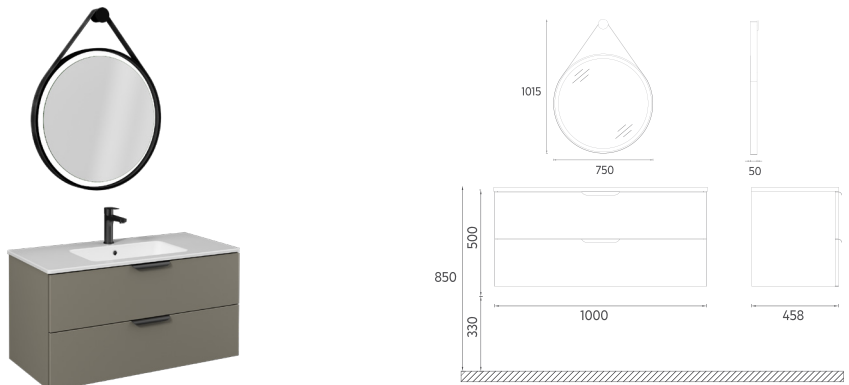

LIV Washbasin Unit, 39"

1. **Features**
   39" W x 18" D x 20" H
   1000 x 458 x 500 mm
   · MDF Lam Body
   · MDF Lam Double Drawer
   · Soft Close Drawer
   · Soft Touch Surface

Washbasin included

24LVS2111011	Washbasin Cabinet, Lava
24LVS2111001	Washbasin Cabinet, Light Beige
21SQ40040751	ø30" Mirror, with LED
Washbasin Cabinet + Mirror / SET	

Compatible Washbasins:
10SL50101