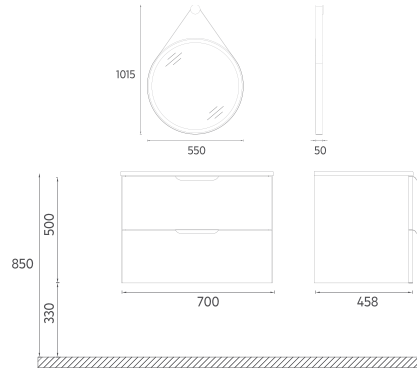

LIV Washbasin Unit, 28"

1. **Features**
   28" W x 18" D x 20" H
   700 x 458 x 500 mm
   · MDF Lam Body
   · MDF Lam Double Drawer
   · Soft Close Drawer
   · Soft Touch Surface

Washbasin included

24LVS211071I	Washbasin Cabinet, Lava
24LVS211070I	Washbasin Cabinet, Light Beige
21SQ4004055I	ø22" cm Mirror, with LED
Washbasin Cabinet + Mirror / SET	

Compatible Washbasins:
10SL50071