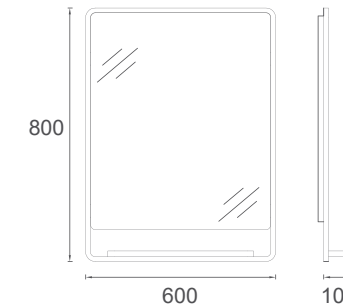

MODESTO Shelf Mirror, 24"

1. **Features**
   24" W x 4" D x 31" H
   600 x 100 x 800 mm
   · Lacquer Body Shelf
   · 4000 Kelvin Daylight LED

- 29MD40130801 **Profile Mirror with Etagere**