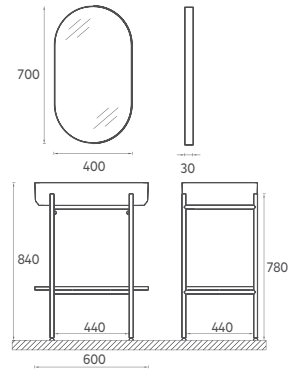

PUNO ART.

PUNO ART. Metal Profile Washbasin Unit, 24"

Features
24" W x 17" D x 22" H
600 x 440 x 840 mm
· Metal Profile
· Matte Brass Coating

Washbasin included

- 29PNS007064I Washbasin Cabinet, With Petrol Green Washbasin
- 29PN4007040I Mirror
- 21PN9004030I 12" Wall Shelf, Black

Washbasin Unit + Washbasin + Mirror

! Compatible Washbasins:
10NF65060-2P