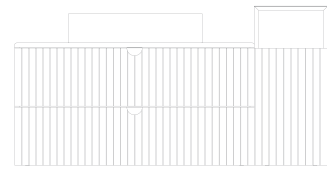

59"
59" W x 19" D x 20" H
1500 x 495 x 500 mm