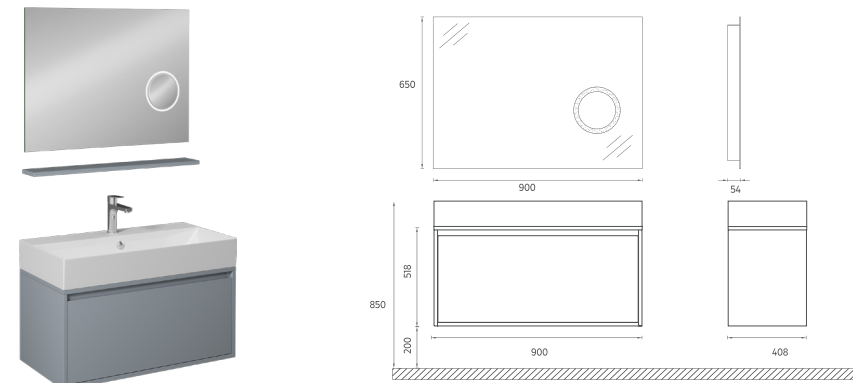

PRO Washbasin Unit, 35"

1. **Features**
   35" W x 17" D x 16" H
   900 x 410 x 418 mm
   · Glossy Lacquer Body
   · Lacquer Double Drawer
   · Magnifying Mirror with LED
   · Soft Close Drawer
   · Metal Sided Full-Extension Drawer

Washbasin included

21MGS001191I	Washbasin Cabinet, White
21MGS071091I	Washbasin Cabinet, Light Grey
21MGS308090I	Washbasin Cabinet, Sand Beige
21MGS01911I	Washbasin Cabinet, Anthracite
21MG9001090I	35" Shelf, White
21MG9070090I	35" Shelf, Light Grey
21MG9008090I	35" Shelf, Sand Beige
21MG9019090I	35" Shelf, Anthracite
29OR4000090I	35" Magnifying Mirror with LED
Washbasin Cabinet + Shelf + Mirror / WHITE SET	
Washbasin Cabinet + Shelf + Mirror / COLOR SET	

Compatible Washbasins:
10SF50090