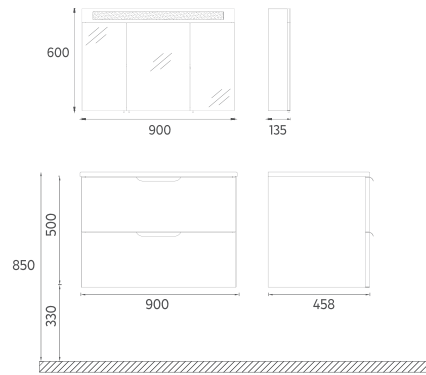

LIV Washbasin Unit, 35"

1. **Features**
   35" W x 18" D x 20" H
   900 x 458 x 500 mm
   · MDF Lam Body
   · MDF Lam Double Drawer
   · Soft Close Drawer
   · Soft Touch Surface

Washbasin included

24LVS2110911	Washbasin Cabinet, Lava
24LVS2110901	Washbasin Cabinet, Light Beige
22OR26000901	35" Mirror Cabinet, with 3 Doors, LED
Washbasin Cabinet + Cabinet Mirror / SET	

Compatible Washbasins:
10SL50091