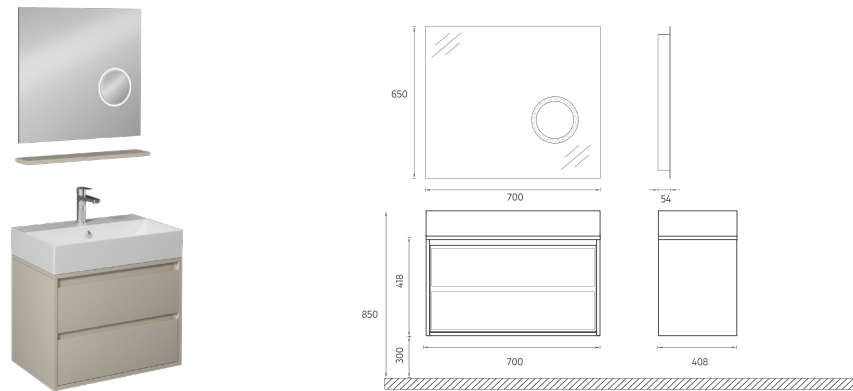

PRO Washbasin Unit, 28"

1. **Features**
   28" W x 17" D x 20" H
   700 x 410 x 518 mm
   · Glossy Lacquer Body
   · Lacquer Double Drawer
   · LED Mirror
   · Soft Close Drawer
   · Metal Sided Full-Extension Drawer

Washbasin included

21SFS101070I	Washbasin Cabinet, White
21SFS114070I	Washbasin Cabinet, Light Grey
21SFS708070I	Washbasin Cabinet, Sand Beige
21SFS104070I	Washbasin Cabinet, Anthracite
21MG9001070I	28" Shelf, White
21MG9070070I	28" Shelf, Light Grey
21MG9008070I	28" Shelf, Sand Beige
21MG9019070I	28" Shelf, Anthracite
29OR4000070I	28" Magnifying Mirror with LED
Washbasin Cabinet + Shelf + Mirror / WHITE SET	
Washbasin Cabinet + Shelf + Mirror / RENKLİ SET	

Compatible Washbasins:
10SF50070