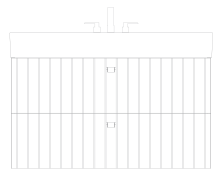

39"
39" W x 18" D x 22" H
995 x 455 x 550 mm