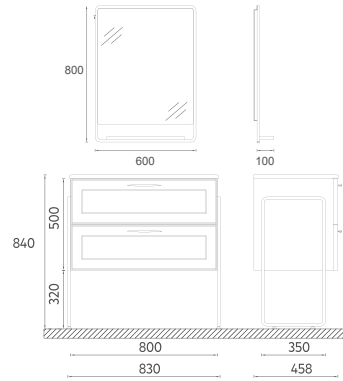

MODESTO

NEW

MODESTO Washbasin Unit, 31"

1. **Features**
   31" W x 18" D x 32" H
   830 x 458 x 820 mm
   · Matte Lacquer
   · Soft-Close Drawer
   · Metal Sided Full-Extension Drawer

Washbasin included

- 21MDS7240811 Washbasin Cabinet, Butter Yellow
- 21MDS7240801 Profile Mirror with Etagere
- **Washbasin Cabinet + Mirror**

Compatible Washbasins:
10SL51081