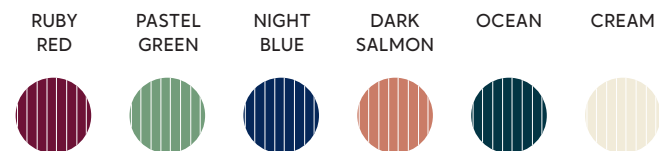

20"
20" W x 1" D x 28" H
 500 x 25 x 700 mm

22"
22" W x 1" D x 28" H
 550 x 25 x 700 mm

HANDLE

4"

FURNITURE COLORS

ISVEA ICON SET

MIRROR COLORS

TEZGAH COLORS