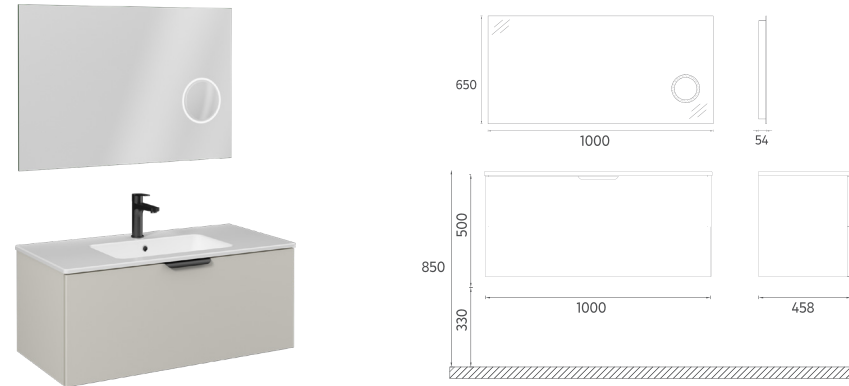

LIV Washbasin Unit, 39"

1. **Features**
   39" W x 18" D x 16" H
   1000 x 458 x 400 mm
   · MDF Lam Body
   · MDF Lam Single Drawer
   · Soft Close Drawer
   · Soft Touch Surface

Washbasin included

24LVS2211011	Washbasin Cabinet, Lava
24LVS2211001	Washbasin Cabinet, Light Beige
29OR40001001	39" Magnifying Mirror with LED
Washbasin Cabinet + Mirror / SET	

Compatible Washbasins:
10SL50101