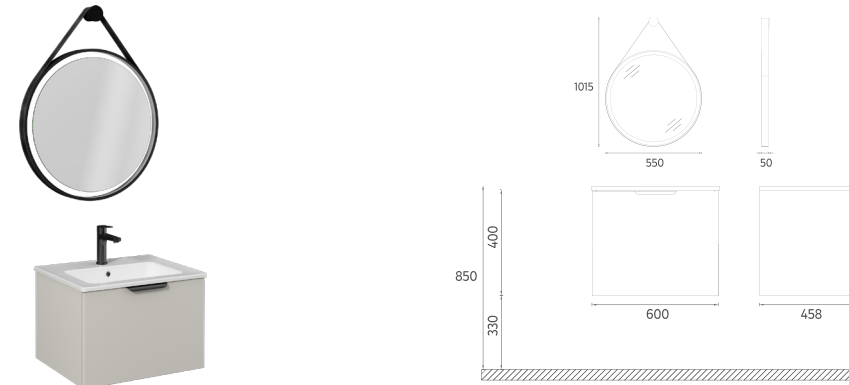

LIV Washbasin Unit, 24"

1. **Features**
   24" W x 18" D x 16" H
   600 x 458 x 400 mm
   · MDF Lam Body
   · MDF Lam Single Drawer
   · Soft Close Drawer
   · Soft Touch Surface

24LVS221060I	Washbasin Cabinet, Lava
24LVS221061I	Washbasin Cabinet, Light Beige
21SQ40040551I	ø22" cm Mirror, with LED
Washbasin Cabinet + Mirror / SET	

Compatible Washbasins:
10SL50061