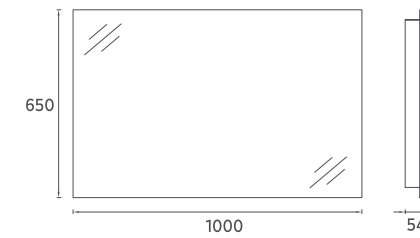

M3 Mirror, 39"

1. **Features**
   39" W x 2" D x 26" H
   1000 x 54 x 650 mm
   · 4000 Kelvin Daylight
   · Touch On/Off
   · LED Mirror Frame

25OR4003100I 39" Mirror