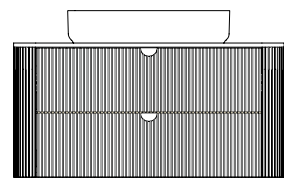

INFINITY RAGGIO

WASHBASIN CABINETS
COUNTERTOP