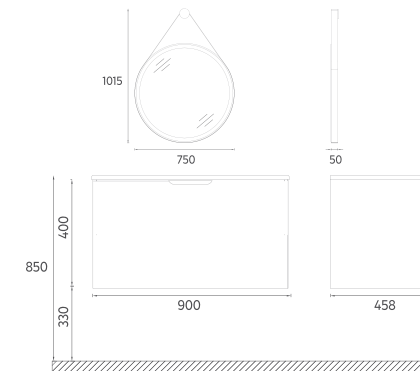

LIV Washbasin Unit, 35"

1. **Features**
   35" W x 18" D x 16" H
   900 x 458 x 400 mm
   · MDF Lam Body
   · MDF Lam Single Drawer
   · Soft Close Drawer
   · Soft Touch Surface

Washbasin included

24LVS221091I	Washbasin Cabinet, Lava
24LVS221090I	Washbasin Cabinet, Light Beige
21SQ4004075I	ø30" Mirror, with LED
Washbasin Cabinet + Mirror / SET	

Compatible Washbasins:
10SL50091