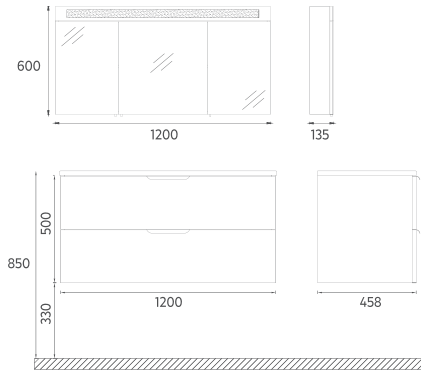

LIV Double Washbasin Unit, 47"

1. **Features**
   47" W x 18" D x 20" H
   1200 x 458 x 500 mm
   · MDF Lam Body
   · MDF Lam Double Drawer
   · Soft Close Drawer
   · Soft Touch Surface

Washbasin included

24LVS212121I	Washbasin Cabinet, Lava
24LVS212120I	Washbasin Cabinet, Light Beige
22OR2600120I	47" Mirror Cabinet, with 3 Doors, LED
Washbasin Cabinet + Cabinet Mirror / SET	

Compatible Washbasins:
10SL50121