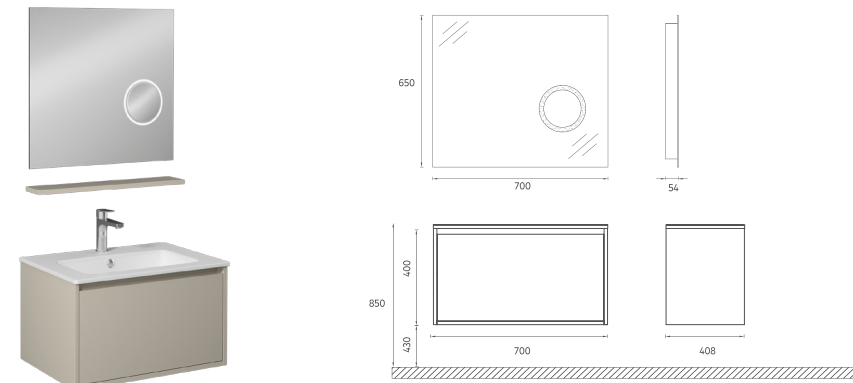

PRO Washbasin Unit, 28"

1. **Features**
   28" W x 18" D x 16" H
   700 x 458 x 400 mm
   · Glossy Lacquer Body
   · Lacquer Single Drawer
   · Magnifying Mirror with LED
   · Soft Close Drawer
   · Metal Sided Full-Extension Drawer

Washbasin included

21MGS001071I	Washbasin Cabinet, White
21MGS070071I	Washbasin Cabinet, Light Grey
21MGS308070I	Washbasin Cabinet, Sand Beige
21MGS019071I	Washbasin Cabinet, Anthracite
21MG9001070I	28" Shelf, White
21MG9070070I	28" Shelf, Light Grey
21MG9008070I	28" Shelf, Sand Beige
21MG9019070I	28" Shelf, Anthracite
29OR4000070I	28" Magnifying Mirror with LED
Washbasin Cabinet + Shelf + Mirror / WHITE SET	
Washbasin Cabinet + Shelf + Mirror / RENKLI SET	

Compatible Washbasins:
10SL50071