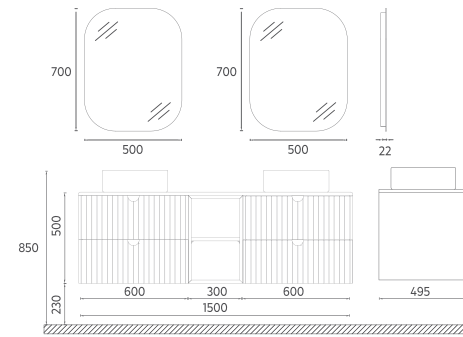

INFINITY Washbasin Unit, 59"

Features

- 59" W x 19" D x 20" H
  1500 x 495 x 500 mm
- Matte Lacquer Body
- Quartz Countertop
- Soft-Close Drawer
- Mirror with LED
- Soft Close Drawer
- Metal Sided Drawer
- Anodizing Handle
- Anti-Slip Matt

Washbasin included

21IFS748161I	Washbasin Cabinet, Ruby Red, Handle Bright Anodizing
21IFS749161I	Washbasin Cabinet, Ocean, Handle Bright Anodizing
21IFS750161I	Washbasin Cabinet, Dark Salmon, Handle Bright Anodizing
21IFS713161I	Washbasin Cabinet, Pastel Green, Handle Bright Anodizing
21IFS772161I	Washbasin Cabinet, Night Blue, Handle Bright Anodizing
21IFS712161I	Washbasin Cabinet, Cream, Handle Bright Anodizing
29IF400055I	Mirror, with LED
Washbasin Unit + 2 LED Mirrors / SET	

Compatible Washbasins:
10NF65036

Please contact your sales representative before ordering for handle and countertop color alternatives.