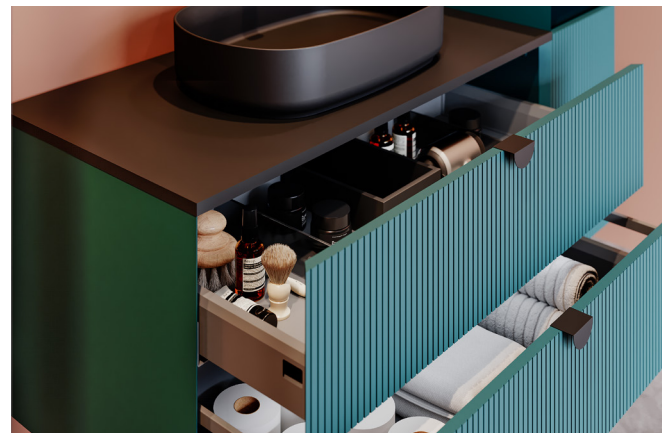

SPECIFICATIONS	SEGMENT			
	ARTISAN	DISEGNO	PRESTIGIO	
	VEA	INFINITY RINATO SOGNO GLORIA	NEO PRO FONTE AGATHA	STEEP DANTE MODESTO
Non- Skid Surface	✓	✓		
Anthracite Rail-Hettich AvanTech YOU Homogeneous LED light (4,000 °K)	✓			✓
Hidden Siphone	✓			
Silver Rail- Hettich Atira		✓		✓
Smoked Glassed Drawer Divider - Hettich	✓	✓		
Aesthetic Siphone Cover- Anthracite	✓	✓		✓
ConceaLED Cabinet Suspension Bracket- Hettich- Hettich	✓	✓		✓
Glass Shelf 5mm	✓	✓		✓
Hinges-Hettich Sensys	✓	✓		✓
Hinge Cup Cover Cap	✓	✓		✓
Valve with ISVEA Logo	✓	✓		✓
Energy Efficient LED- 4000 K 10 W	✓	✓		✓
Anti-Fog Mirror		MARINO Ø 55- 75 cm M5		

Easy to Fit and Adjustable Cabinet Suspension Brackets

Durable and long-lasting Hettich hangers with high-quality materials, superior German craftsmanship and adjustable structure provide great convenience during assembly. Thanks to its 90 kg* load capacity, it offers safe to use even in large storage volumes.

Precise 3D Adjustment
Vertical: + 8 mm
Depth: maks. 25 mm
Lateral: +- 7,5 mm

*Load capacity 2x45 kg / Piece

Automatic and Soft Close Awarded Hettich Sensys Hinges

Hettich Sensys hinges, preferred in one of every two cabinets in Germany, provide silent and safe closing with minimal touch, thanks to their automatic and soft-close features from an angle of 35 degrees. They operate in full function in the temperature range of +5°C to +40°C. Hettich Sensys hinges, which have won many awards with their stylish appearance, silent system and durability, come to the fore with the innovative benefit in furniture equipment.

The Meaning Behind Our Labels

Each of the three labels provides information about the nature and origin of the materials used to make the finished and labelled product:

FSC 100%: All the materials used in products, or part of a product, bearing this label are sourced from certified forests that are managed according to FSC's rigorous standards.

FSC Recycled: Products that bear this label contain 100% recycled content (either post consumer or pre-consumer reclaimed materials).

FSC Mix: Products bearing this label are made using a mixture of materials from FSC-certified forests, recycled materials, or FSC controlled wood. While controlled wood is not from FSC-certified forests, it mitigates the risk of the material originating from unacceptable sources, such as deforestation.

By choosing products with the FSC label, consumers can be sure that the items they are purchasing have not been manufactured at the expense of the forest, or the animals, plants, and people who rely on it. When consumers purchase FSC-certified products, they are directly supporting responsible forest management.