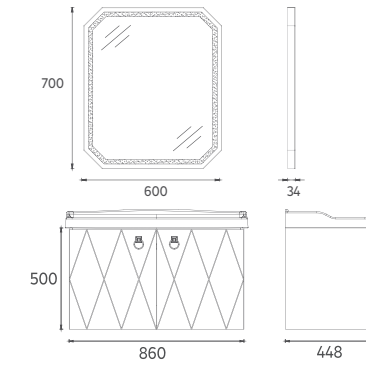

AGATHA Washbasin Unit, 35"

1. **Features**
   35" W x 18" D x 20" H
   860 x 448 x 500 mm
   · Matte Lacquer Door
   · Soft Close Door
   · 4000 Kelvin Daylight LED