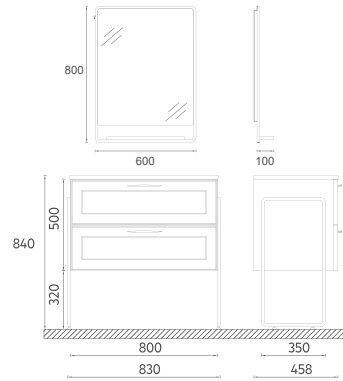

MODESTO Washbasin Unit, 31"

1. **Features**
   31" W x 18" D x 32" H
   830 x 458 x 820 mm
   · Matte Lacquer
   · Soft-Close Drawer
   · Metal Sided Full-Extension Drawer

Washbasin included

- 21MDS7240801 Washbasin Cabinet, Stone Grey
- 29MD40130801 Profile Mirror with Etagere
- **Washbasin Cabinet + Mirror**

Compatible Washbasins:
10SL51081