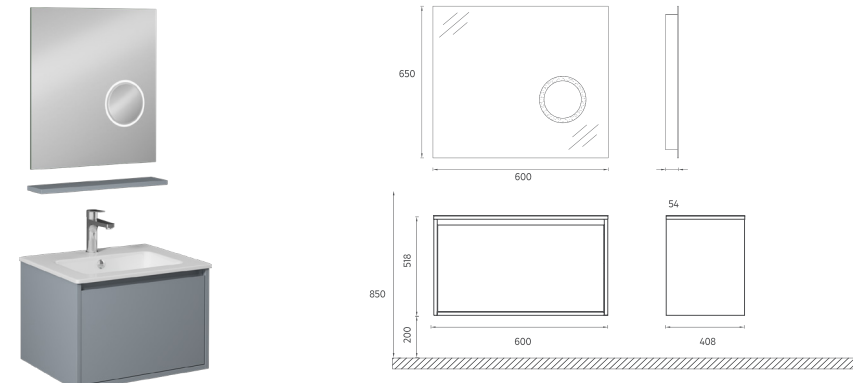

PRO Washbasin Unit, 24"

1. **Features**
   24" W x 18" D x 16" H
   600 x 458 x 400 mm
   · Glossy Lacquer Body
   · Lacquer Single Drawer
   · Magnifying Mirror with LED
   · Soft Close Drawer
   · Metal Sided Full-Extension Drawer

Washbasin included

21MGS001061I	Washbasin Cabinet, White
21MGS070061I	Washbasin Cabinet, Light Grey
21MGS308060I	Washbasin Cabinet, Sand Beige
21MGS019061I	Washbasin Cabinet, Anthracite
21MG9001060I	24" Shelf, White
21MG9070060I	24" Shelf, Light Grey
21MG9008060I	24" Shelf, Sand Beige
21MG9019060I	24" Shelf, Anthracite
29OR4000060I	24" Magnifying Mirror with LED
Washbasin Cabinet + Shelf + Mirror / WHITE SET	
Washbasin Cabinet + Shelf + Mirror / RENKLİ SET	

Compatible Washbasins:
10SL50061