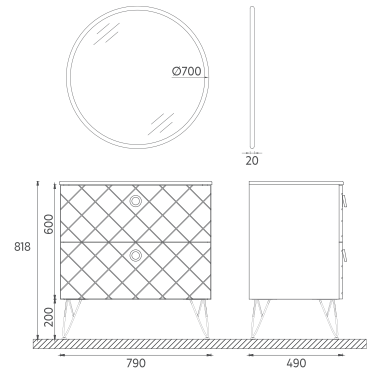

ROSA

ROSA Washbasin Unit, 31"

1. **Features**
   31" W x 19" D x 31" H
   790 x 490 x 800 mm
   · Matte Lacquer Body
   · Soft Close Drawer
   · Drawer Anti-Slip Matt
   · Copper Painted Metal Legs

Washbasin included

- 21RAS080080I Washbasin Cabinet, Anthracite
- 29RA4001080I Mirror, Copper
- **Washbasin Cabinet + Mirror**

! Compatible Washbasins:
SistemaX 10SX50080