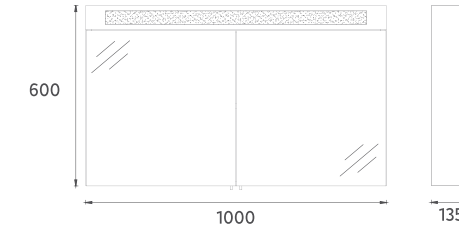

M7 Mirror Cabinet, Upper Cabinet with 2 Doors, 39"

1. **Features**
   39" W x 5" D x 24" H
   1000 x 135 x 600 mm
   · Sandblasted
   · Socket Box
   · LED illuminated
   · 4000 Kelvin Daylight
   · Touch On/Off

22OR20101001 39" Mirror Cabinet, with LED, 2 Doors

SANITARY WARE MIRRORS