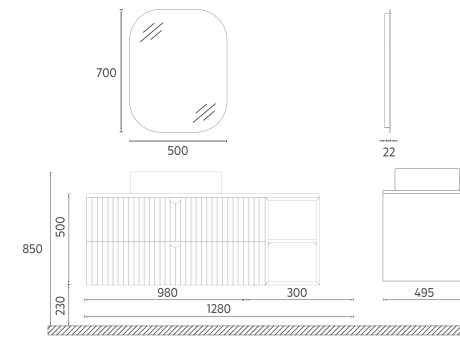

INFINITY Washbasin Unit, 51"

1. **Features**
   51" W x 19" D x 20" H
   1280 x 495 x 500 mm
   · Matte Lacquer Body
   · Quartz Countertop
   · Soft-Close Drawer
   · Mirror with LED
   · Soft Close Drawer
   · Metal Sided Drawer
   · Bright Anodizing Handle
   · Anti-Slip Matt
   · Drawer Divider

Washbasin included

- 21IFS748141I Washbasin Cabinet, Ruby Red, Handle Bright Anodizing
- 21IFS749141I Washbasin Cabinet, Ocean, Handle Bright Anodizing
- 21IFS750141I Washbasin Cabinet, Dark Salmon, Handle Bright Anodizing
- 21IFS713141I Washbasin Cabinet, Pastel Green, Handle Bright Anodizing
- 21IFS772141I Washbasin Cabinet, Night Blue, Handle Bright Anodizing
- 21IFS712141I Washbasin Cabinet, Cream, Handle Bright Anodizing
- 29IF400055I Mirror, with LED

Washbasin Unit + LED Mirror / SET

- Compatible Washbasins:
  10NF65050
- Please contact your sales representative before ordering for handle and countertop color alternatives.