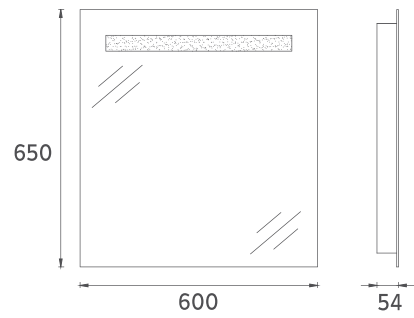

M4 Profile Framed Mirror, 24"

1. **Features**
   24" W x 2" D x 26" H
   1000 x 54 x 650 mm
   · 4000 Kelvin Daylight
   · Touch On/Off
   · LED Mirror Frame
   · Sandblasted

25OR4003065I 24" Profile Framed Mirror