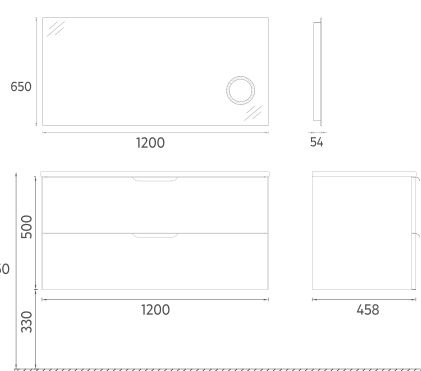

LIV Double Washbasin Unit, 47"

1. **Features**
   47" W x 18" D x 20" H
   1200 x 458 x 500 mm
   · MDF Lam Body
   · MDF Lam Double Drawer
   · Soft Close Drawer
   · Soft Touch Surface

Washbasin included

24LVS212121I	Washbasin Cabinet, Lava
24LVS212120I	Washbasin Cabinet, Light Beige
29OR4000120I	47" Magnifying Mirror with LED
Washbasin Cabinet + Mirror / SET	

Compatible Washbasins:
10SL50121