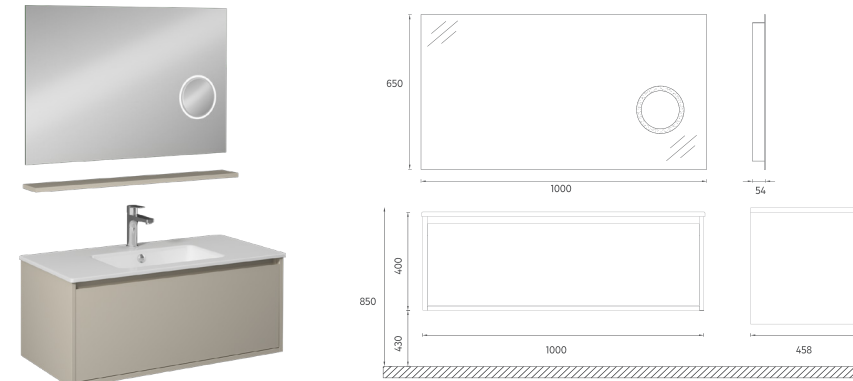

PRO Washbasin Unit, 39"

1. **Features**
   39" W x 18" D x 16" H
   1000 x 458 x 400 mm
   · Glossy Lacquer Body
   · Lacquer Single Drawer
   · Magnifying Mirror with LED
   · Soft Close Drawer
   · Metal Sided Full-Extension Drawer

Washbasin included

Compatible Washbasins:
10SL50101

21MGS0011011	Washbasin Cabinet, White
21MGS0701011	Washbasin Cabinet, Light Grey
21MGS3081001	Washbasin Cabinet, Sand Beige
21MGS0191011	Washbasin Cabinet, Anthracite
21MG90011001	39" Shelf, White
21MG90701001	39" Shelf, Light Grey
21MG90081001	39" Shelf, Sand Beige
21MG90701001	39" Shelf, Anthracite
21MG90081001	39" Magnifying Mirror with LED
Washbasin Cabinet + Shelf + Mirror / WHITE SET	
Washbasin Cabinet + Shelf + Mirror / COLOR SET