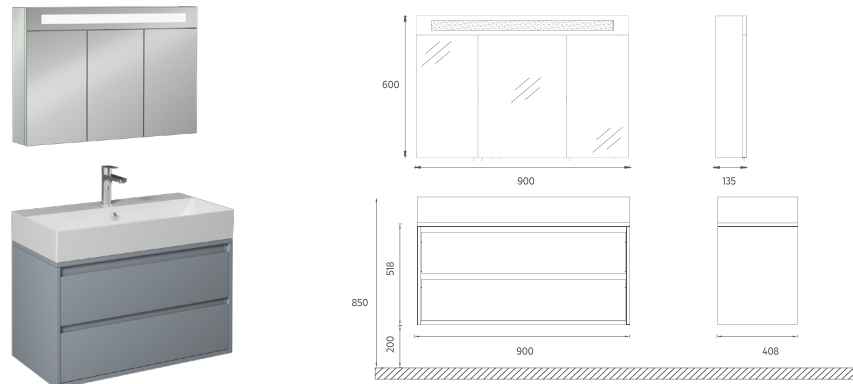

PRO Washbasin Unit, 35"

1. **Features**
   35" W x 17" D x 20" H
   900 x 410 x 518 mm
   · Glossy Lacquer Body
   · Lacquer Double Drawer
   · LED Mirror
   · Soft Close Drawer
   · Metal Sided Full-Extension Drawer

Washbasin included

21SFS101090I	Washbasin Cabinet, White
21SFS114090I	Washbasin Cabinet, Light Grey
21SFS708090I	Washbasin Cabinet, Sand Beige
21SFS104090I	Washbasin Cabinet, Anthracite
22OR2600090I	35" Mirror Cabinet, with 3 Doors, LED
Washbasin Cabinet + Mirror Cabinet / WHITE SET	
Washbasin Cabinet + Mirror Cabinet / COLOR SET	

Compatible Washbasins:
10SF50090