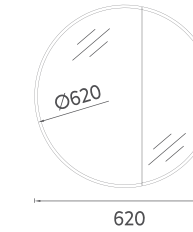

SOGNO Mirror Cabinet, 62 cm

Features
24" W x 7" D
620 x 168 mm
· Soft Close Door
· Glass Shelf
· Compression Glass Shelf Support
· Angle Stabilizer to prevent the doors from hitting each other

- 21SG2577062I Mirror Cabinet, Night Blue
- 21SG2553062I Mirror Cabinet, Amber
- 21SG2547062I Mirror Cabinet, Anthracite
- 21SG2558062I Mirror Cabinet, Sand Beige