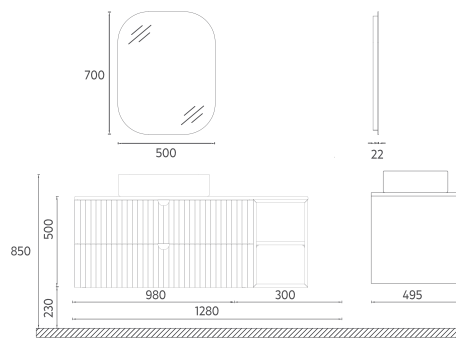

INFINITY Washbasin Unit, 51"

1. **Features**
   51" W x 19" D x 20" H
   1280 x 495 x 500 mm
   · Matte Lacquer Body
   · Quartz Countertop
   · Soft-Close Drawer
   · Mirror with LED
   · Soft Close Drawer
   · Metal Sided Drawer
   · Brushed Gold Handle
   · Anti-Slip Matt
   · Drawer Divider

Washbasin included

- 21IFS748130I Washbasin Cabinet Ruby Red, with Rustic Maroon Washbasin
- 21IFS749130I Washbasin Cabinet Ocean, with Petrol Green Washbasin
- 21IFS750130I Washbasin Cabinet Dark Salmon, with Salmon Washbasin
- 21IFS713130I Washbasin Cabinet Pastel Green, with Mint Washbasin
- 21IFS772130I Washbasin Cabinet Night Blue, with Isvea Blue Washbasin
- 21IFS712130I Washbasin Cabinet Cream, with Ivory Washbasin
- 29IF400055I Mirror, with LED

Washbasin Unit + LED Mirror / SET

- Compatible Washbasins:
  10NF65050-2R
- Please contact your sales representative before ordering for handle and countertop color alternatives.