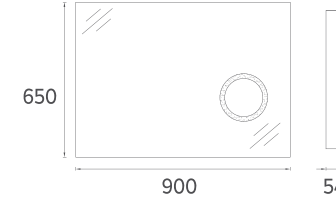

M8 Magnifying Mirror with LED, 35"

1. **Features**
   35" W x 2" D x 26" H
   900 x 54 x 650 mm
   · 4000 Kelvin Daylight
   · Touch On/Off
   · LED Mirror Frame
   · Magnifying Mirror with LED Frame

29OR40000901 35" Magnifying Mirror with LED

SANITARY WARE MIRRORS