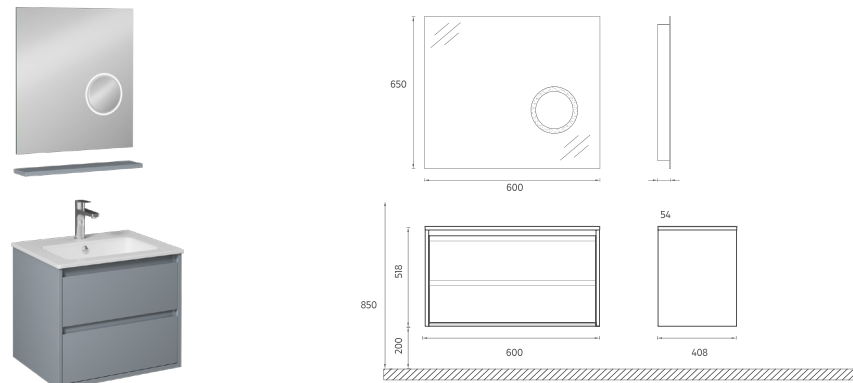

PRO Washbasin Unit, 24"

1. **Features**
   24" W x 18" D x 20" H
   600 x 458 x 500 mm
   · Glossy Lacquer Body
   · Lacquer Double Drawer
   · Magnifying Mirror with LED
   · Soft Close Drawer
   · Metal Sided Full-Extension Drawer

Washbasin included

21MGS001060I	Washbasin Cabinet, White
21MGS070060I	Washbasin Cabinet, Light Grey
21MGS708060I	Washbasin Cabinet, Sand Beige
21MGS019060I	Washbasin Cabinet, Anthracite
21MG9001060I	24" Shelf, White
21MG9070060I	24" Shelf, Light Grey
21MG9008060I	24" Shelf, Sand Beige
21MG9019060I	24" Shelf, Anthracite
29OR4000060I	24" Magnifying Mirror with LED
Washbasin Cabinet + Shelf + Mirror / WHITE SET	
Washbasin Cabinet + Shelf + Mirror / RENKLİ SET	

Compatible Washbasins:
10SL50061