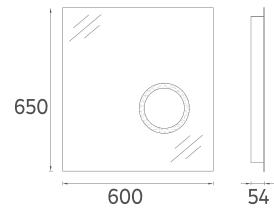

M8 Magnifying Mirror with LED, 24"

1. **Features**
   24" W x 2" D x 26" H
   600 x 54 x 650 mm
   · 4000 Kelvin Daylight
   · Touch On/Off
   · LED Mirror Frame
   · Magnifying Mirror with LED Frame

29OR40000601 24" Magnifying Mirror with LED