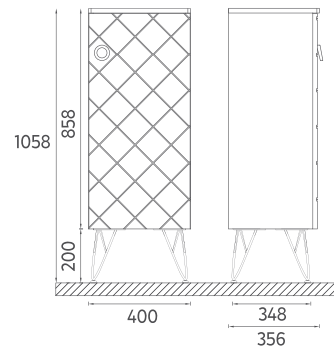

ROSA Tall Cabinet, 31"

1. **Features**
   14" W x 12" D x 55" H
   400 x 1058 x 356 mm
   · Lacquer Body
   · Soft Close Door
   · Copper Painted Metal Legs

- 21RA32023040I 31" Tall Cabinet, Ivory Right
- 21RA31023040I 31" Tall Cabinet, Ivory Left