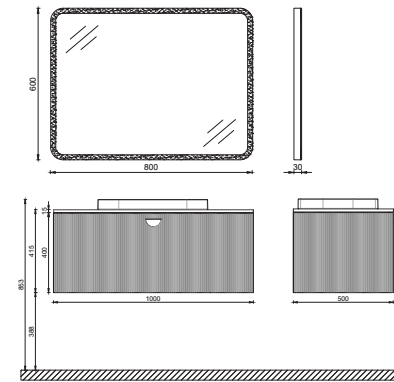

INFINITY Washbasin Unit, 39"