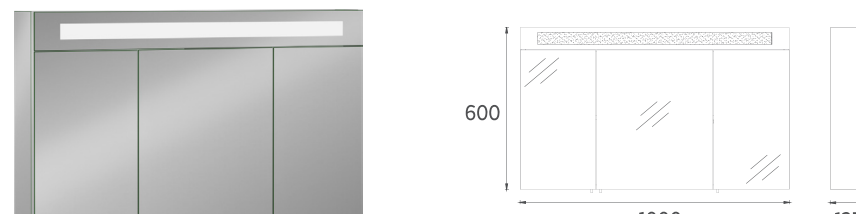

M9 Mirror Cabinet, Upper Cabinet with 3 Doors, 39"

1. **Features**
   39" W x 5" D x 24" H
   1000 x 135 x 600 mm
   · Sandblasted
   · Socket Box
   · LED illuminated
   · 4000 Kelvin Daylight
   · Touch On/Off

22OR26001001 39" Mirror Cabinet, with LED, 3 Doors