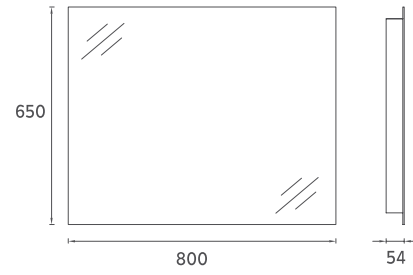

M3 Mirror, 31"

1. **Features**
   31" W x 2" D x 26" H
   800 x 54 x 650 mm
   · 4000 Kelvin Daylight
   · Touch On/Off
   · LED Mirror Frame

25OR40110801 **31" Mirror**

8.272 €