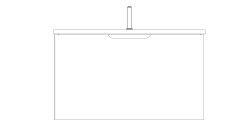

28"
28" W x 18" D x 16" H
700 x 400 x 458 mm