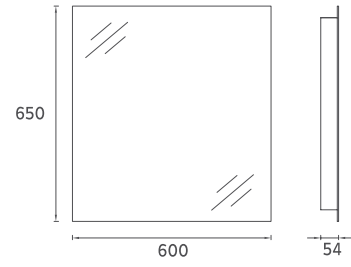

M2 Mirror, 24"

25OR4001065I 24" Mirror