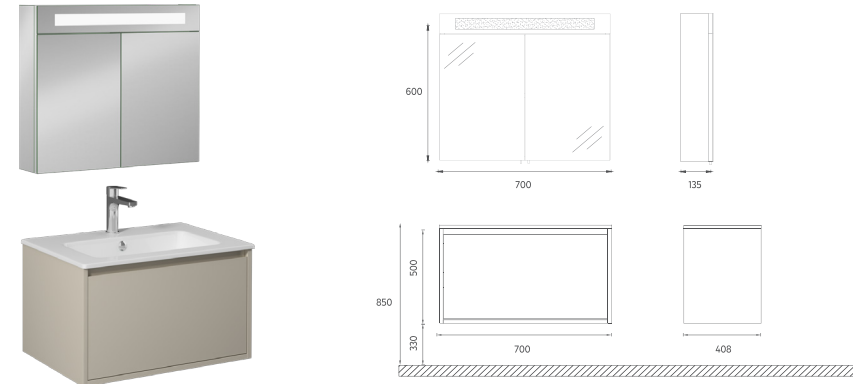

PRO Washbasin Unit, 28"

1. **Features**
   28" W x 18" D x 16" H
   700 x 458 x 400 mm
   · Glossy Lacquer Body
   · Lacquer Single Drawer
   · LED Mirror
   · Soft Close Drawer
   · Metal Sided Full-Extension Drawer

Washbasin included

21MGS001071I	Washbasin Cabinet, White
21MGS070071I	Washbasin Cabinet, Light Grey
21MGS308070I	Washbasin Cabinet, Sand Beige
21MGS070071I	Washbasin Cabinet, Anthracite
22OR2600070I	28" Mirror Cabinet, with 2 Doors, LED
Washbasin Cabinet + Shelf + Mirror / WHITE SET	
Washbasin Cabinet + Shelf + Mirror / RENKLI SET	

Compatible Washbasins:
10SL50071