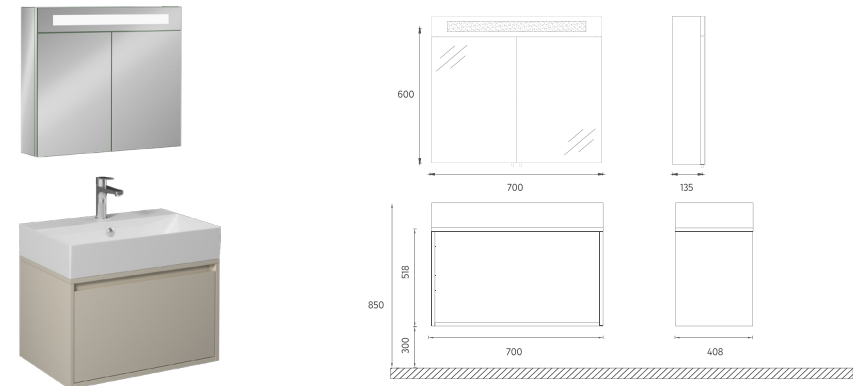

PRO Washbasin Unit, 28"

1. **Features**
   28" W x 17" D x 16" H
   700 x 410 x 418 mm
   · Glossy Lacquer Body
   · Lacquer Single Drawer
   · LED Mirror
   · Soft Close Drawer
   · Metal Sided Full-Extension Drawer

Washbasin included

21MGS071090I	Washbasin Cabinet, White
21MGS071090I	Washbasin Cabinet, Light Grey
21MGS708090I	Washbasin Cabinet, Sand Beige
21MGS071090I	Washbasin Cabinet, Anthracite
22OR2600090I	28" Mirror Cabinet, with 2 Doors, LED
Washbasin Cabinet + Mirror Cabinet / WHITE SET	
Washbasin Cabinet + Mirror Cabinet / COLOR SET	

Compatible Washbasins:
10SF50070