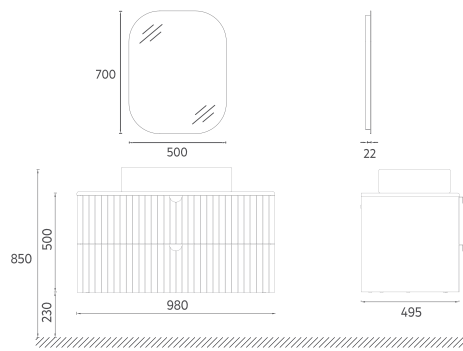

INFINITY Washbasin Unit, 39"

1. **Features**
   40" W x 19" D x 20" H
   1000 x 495 x 500 mm
   · Matte Lacquer Body
   · Quartz Countertop
   · Soft-Close Drawer
   · LED Mirror
   · Drawer Divider
   · Metal Sided Drawer
   · Brushed Gold Handle
   · Anti-Slip Matt

Washbasin included

21IFS748100I	Washbasin Cabinet Ruby Red, with Rustic Maroon Washbasin
21IFS749100I	Washbasin Cabinet Ocean, with Petrol Green Washbasin
21IFS750100I	Washbasin Cabinet Dark Salmon, with Salmon Washbasin
21IFS713100I	Washbasin Cabinet Pastel Green, with Mint Washbasin
21IFS772100I	Washbasin Cabinet Night Blue, with Isvea Blue Washbasin
21IFS712100I	Washbasin Cabinet Cream, with Ivory Washbasin
29IF400055I	Mirror, with LED

Washbasin Unit + LED'li Mirror / SET

1. ! **Compatible Washbasins: 10NF65055-2P**
2. ! Please contact your sales representative before ordering for handle and countertop color alternatives.