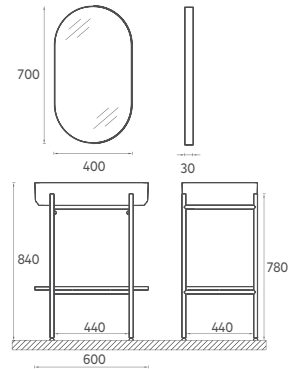

PUNO ART.

PUNO ART. Metal Profile Washbasin Unit, 24"

Features
24" W x 17" D x 22" H
600 x 440 x 840 mm
· Metal Profile
· Matte Brass Coating

Washbasin included

1. 29PNS007060I Washbasin Cabinet, With White Washbasin
   - 29PN4007040I Mirror
   - 21PN9004030I 12" Wall Shelf, Black
2. **Washbasin Unit + Washbasin + Mirror**

Compatible Washbasins:
10NF65060