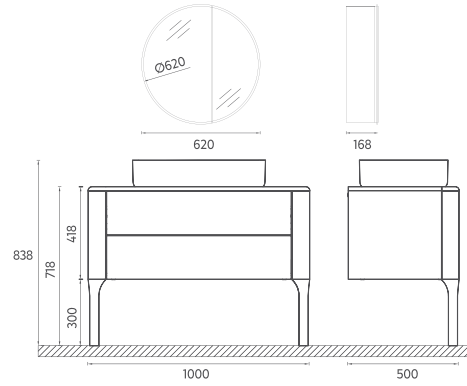

SOGNO Washbasin Unit, 39"

1. **Features**
   39" W x 20" D x 28" H
   1000 x 500 x 718 mm
   · Quartz Countertop
   · Push / Open
   · Drawer Anti-Slip Matt
   · Drawer Soft-Close
   · Drawer Divider
   · Matte Lacquer Body

Washbasin included

21SGS7721001	Washbasin Cabinet, Night Blue
21SG2577062I	Mirror Cabinet, Night Blue
21SG9077030I	Shelf, Night Blue
Washbasin Cabinet + Mirror + Shelf / SET	

Compatible Washbasins:
10NF65060