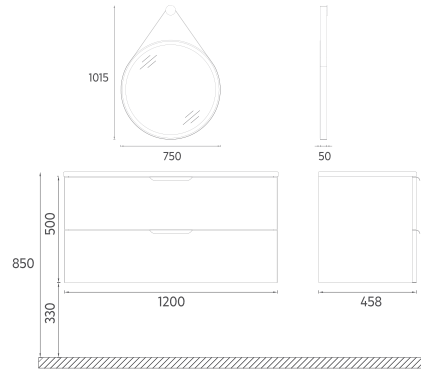

LIV Washbasin Unit, 47"

1. **Features**
   47" W x 18" D x 20" H
   1200 x 458 x 500 mm
   · MDF Lam Body
   · MDF Lam Double Drawer
   · Soft Close Drawer
   · Soft Touch Surface

Washbasin included

24LVS211121I	Washbasin Cabinet, Lava
24LVS211120I	Washbasin Cabinet, Light Beige
21SQ4004075I	ø30" Mirror, with LED
Washbasin Cabinet + Mirror / SET	

Compatible Washbasins:
10SL51121