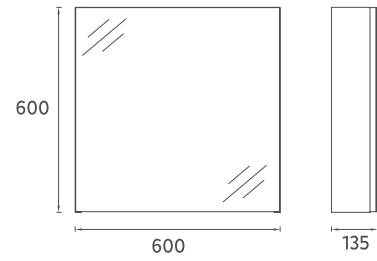

- Features**
 24" W x 5" D x 24" H
 600 x 135 x 600 mm
 · Soft Close Door
 · Body with Mirror

22OR2000060I **24" Mirror Cabinet Right, with Single Door**
 22OR2000061I **24" Mirror Cabinet Left, with Single Door**