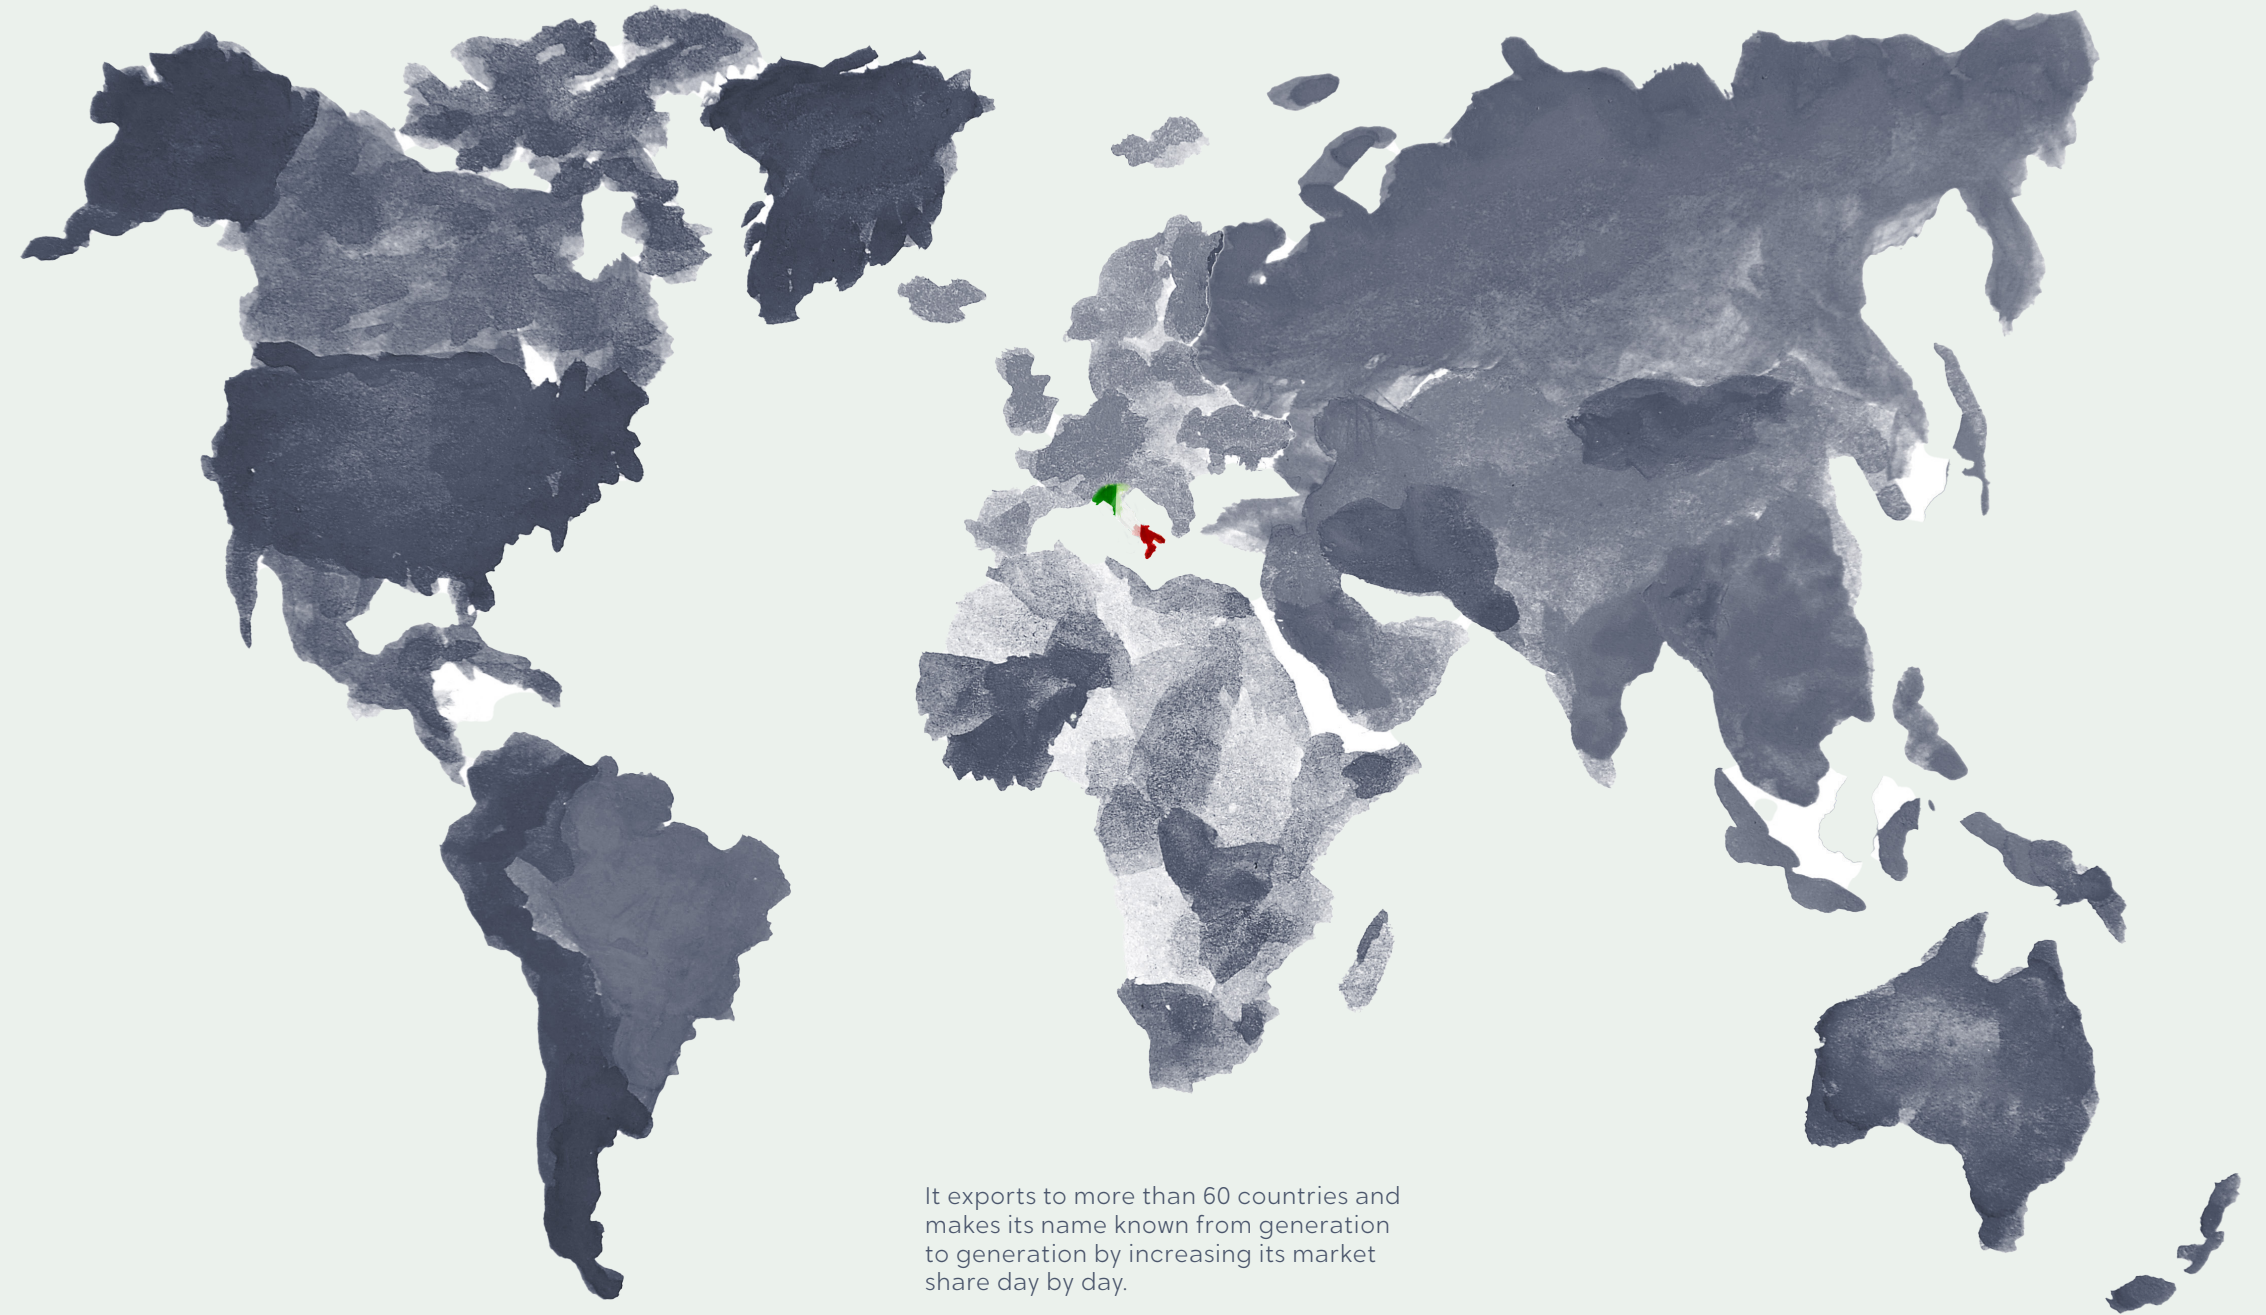

THE BIG WORLD OF

ISVEA

Italian Gusto in More than 60 Countries

ISVEA has become the world leader among 7 vitrified ceramic companies in Italy. Operating in many markets around the world, it continues to grow in important new markets.

The unique Italian design ISVEA, presenting innovative and ergonomic aesthetic requirements together, carefully conveys the culture of craftsmanship interior design and its unique products to many points. It offers a personalized experience to its users with different collections developed by addressing different needs specific to each bathroom.

ISVEA meticulously exhibits the Italian culture in every country, exports to more than 60 countries and makes its name known from generation to generation by increasing its market share day by day.

ISVEA leaves aesthetic and innovative works to its users with its wide range of products that appeal to every style by offering different solutions for different needs.

ISVEA shows its difference in bathroom furniture with its designs, technology and quality. Offering different solutions even for urban lives, ISVEA makes it indispensable for everyone.

It exports to more than 60 countries and makes its name known from generation to generation by increasing its market share day by day.