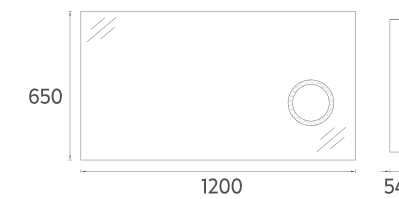

Magnifying Mirror with LED, 47"

- Features**
 47" W x 2" D x 26" H
 1200 x 54 x 650 mm
 · 4000 Kelvin Daylight
 · Touch On/Off
 · LED Mirror Frame
 · Magnifying Mirror with LED Frame

29OR4000120I 47" Magnifying Mirror with LED