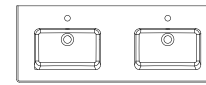

PRO

DOUBLE DRAWER
WASHBASIN CABINETS
WITH ETAGERE

47"
47" W x 18" D x 20" H
1200 x 458 x 500 mm

47"
47" W x 18" D x 20" H
1200 x 458 x 500 mm

39"
39" W x 18" D x 20" H
1000 x 458 x 500 mm

35"
35" W x 18" D x 20" H
900 x 458 x 500 mm

31"
31" W x 18" D x 20" H
800 x 458 x 500 mm

28"
28" W x 18" D x 20" H
700 x 458 x 500 mm

24"
24" W x 18" D x 20" H
600 x 458 x 500 mm

SINGLE DRAWER
WASHBASIN CABINETS
WITH ETAGERE

47"
47" W x 18" D x 16" H
1200 x 400 x 400 mm

47"
47" W x 18" D x 16" H
1200 x 458 x 400 mm

39"
39" W x 18" D x 16" H
1000 x 458 x 400 mm

35"
35" W x 18" D x 16" H
900 x 458 x 400 mm

31"
31" W x 18" D x 16" H
800 x 458 x 400 mm

28"
28" W x 18" D x 16" H
700 x 458 x 400 mm

24"
24" W x 18" D x 16" H
600 x 458 x 400 mm

DOUBLE DRAWER
WASHBASIN CABINETS
COUNTERTOP

35"
35" W x 17" D x 20" H
900 x 420 x 518 mm

28"
28" W x 17" D x 20" H
700 x 420 x 518 mm

24"
24" W x 17" D x 20" H
608 x 420 x 518 mm

20"
20" W x 17" D x 20" H
511 x 420 x 518 mm

SINGLE DRAWER
WASHBASIN CABINETS
COUNTERTOP

35"
35" W x 17" D x 16" H
900 x 420 x 418 mm

28"
28" W x 17" D x 16" H
700 x 420 x 418 mm

24"
24" W x 17" D x 16" H
600 x 420 x 418 mm

20"
20" W x 17" D x 16" H
511 x 420 x 518 mm

20"
20" W x 9" D x 16" H
511 x 240 x 418 mm

WITH ETAGERE
WASHBASINS

48"
48" W x 18" D x 6" H
1216 x 460 x 140 mm

48"
48" W x 18" D x 6" H
1216 x 465 x 140 mm

40"
40" W x 18" D x 6" H
1015 x 465 x 140 mm

36"
36" W x 18" D x 6" H
915 x 465 x 140 mm

32"
32" W x 18" D x 6" H
815 x 465 x 140 mm

28"
28" W x 18" D x 6" H
715 x 465 x 140 mm

24"
24" W x 18" D x 6" H
615 x 465 x 140 mm

COUNTERTOP
WASHBASINS

35"
35" W x 17" D x 6" H
900 x 420 x 132 mm

28"
28" W x 17" D x 6" H
700 x 420 x 132 mm

24"
24" W x 17" D x 6" H
600 x 420 x 132 mm

20"
20" W x 17" D x 6" H
500 x 420 x 132 mm

20"
20" W x 10" D x 6" H
510 x 250 x 132 mm

MIRRORS

47"
47" W x 5" D x 24" H
1200 x 133 x 600 mm
39"/35"/31" - 100/90/80

28"
28" W x 5" D x 24" H
700 x 133 x 600 mm

24"
24" W x 5" D x 24" H
600 x 135 x 600 mm

18"
18" W x 2" D x 26" H
450 x 50 x 650 mm

47"
47" W x 2" D x 26" H
1200 x 50 x 650 mm
39"/35"/31"/28"/24"
100/90/80/70/60

TALL / SIDE
CABINET