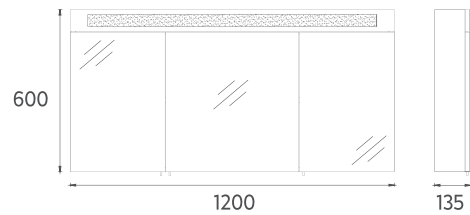

Mirror Cabinet, Upper Cabinet with 3 Doors, 47"

Features
47" W x 5" D x 24" H
1200 x 135 x 600 mm
· Sandblasted
· Socket Box
· LED illuminated
· 4000 Kelvin Daylight
· Touch On/Off

- 22OR2600120I 47" Mirror Cabinet, with LED, 3 Doors