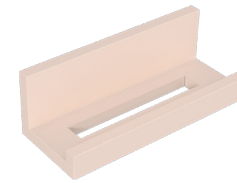

VEA Towel Shelf, 12"

1. **Features**
   12" W x 5" D x 4" H
   300 X 120 x 100 mm
   · Matte Lacquer

- 21MN1011230I 12" Towel Shelf, Stone Grey
- 21MN1011231I 12" Towel Shelf, Dark Beige
- 21MN1011232I 12" Towel Shelf, Rosa