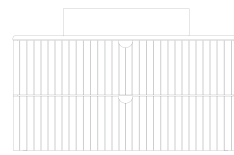

WASHBASIN CABINETS COUNTERTOP

59"
59" W x 19" D x 20" H
1500 x 495 x 500 mm

40" + 12"
52" W x 26" D x 20" H
1300 x 650 x 500 mm

51"
51" W x 19" D x 20" H
1300 x 495 x 500 mm

40"
40" W x 19" D x 20" H
1000 x 495 x 500 mm

WASHBASIN CABINETS VANITY

47"
47" W x 19" D x 20" H
1200 x 495 x 500 mm

40"
40" W x 19" D x 20" H
1000 x 495 x 500 mm

32"
32" W x 19" D x 20" H
800 x 495 x 500 mm

TALL / SIDE / UPPER CABINETS

12"
12" W x 10" D x 26" H
300 x 250 x 650 mm

12"
12" W x 19" D x 26" H
300 x 495 x 650 mm

12"
12" W x 6" D x 28" H
300 x 150 x 700 mm

14"
14" W x 12" D x 55" H
350 x 300 x 1400 mm

COUNTERTOP WASHBASINS

22"
22" W x 14" D
550 x 360 mm

20"
20" W x 14" D
500 x 360 mm

14"
14" Ø
Ø 360 mm

WASHBASIN UNITS VANITY

48"
48" W x 20" D
1210 x 505 mm

40"
40" W x 20" D
1010 x 505 mm

32"
32" W x 20" D
810 x 505 mm

COUNTERS

59" / 51" / 39"

20"
20" W x 7" D x 28" H
500 x 167 x 700 mm

20"
20" W x 1" D x 28" H
500 x 25 x 700 mm

22"
22" W x 1" D x 28" H
550 x 25 x 700 mm

HANDLE

4"

FURNITURE COLORS

ISVEA ICON SET

MIRROR COLORS

TEZGAH COLORS

HANDLE COLORS

WASHBASIN COLORS