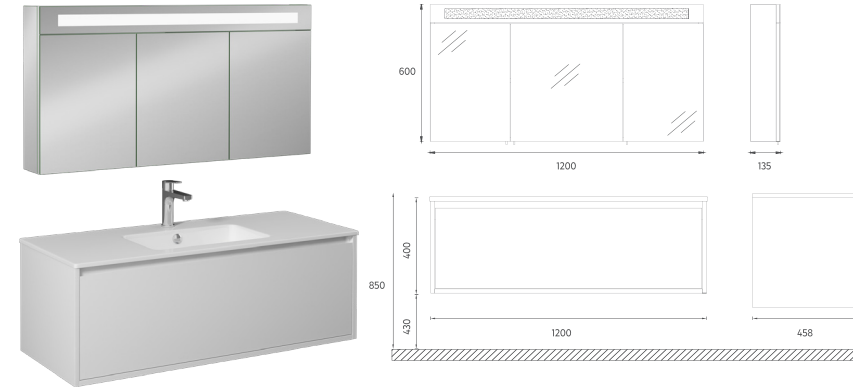

PRO Washbasin Cabinet, 47"

1. **Features**
   47" W x 18" D x 16" H
   1200 x 458 x 400 mm
   · Glossy Lacquer Body
   · Lacquer Single Drawer
   · LED Mirror
   · Soft Close Drawer
   · Metal Sided Full-Extension Drawer

Washbasin included

21MGS301120I	Washbasin Cabinet, White
21MGS370120I	Washbasin Cabinet, Light Grey
21MGS308120I	Washbasin Cabinet, Sand Beige
21MGS380120I	Washbasin Cabinet, Anthracite
22OR2600120I	47" Mirror Cabinet, with 3 Doors, LED
Washbasin Cabinet + Mirror Cabinet / WHITE SET	
Washbasin Cabinet + Mirror Cabinet / COLOR SET	

Compatible Washbasins:
10SL51121