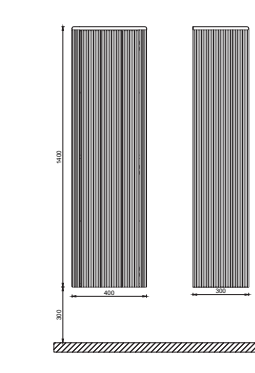

INFINITY RAGGIO Tall Cabinet, 16"

1. **Features**
   16" W x 12" D x 55" H
   400 x 300 x 1400 mm
   · Matte Lacquer Body
   · Soft-Close Door
   · Metal Sided Drawer
   · Bright Anodizing Handle