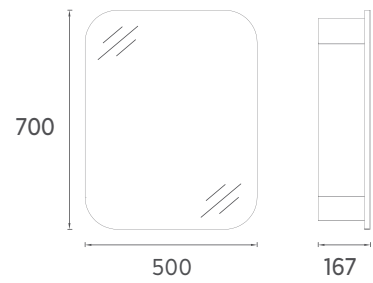

INFINITY

INFINITY Mirror Cabinet, 20"

1. **Features**
   20" W x 7" D x 28" H
   500 x 167 x 700 mm
   · Matte Lacquer Body
   · Soft Close Door
   · Smoked Glass Shelf
   · Compression Glass Shelf Support

29IF4000559I	Mirror Cabinet, Ruby Red Right
29IF4000560I	Mirror Cabinet, Ocean Right
29IF4000561I	Mirror Cabinet, Dark Salmon Right
29IF4000562I	Mirror Cabinet, Pastel Green Right
29IF4000563I	Mirror Cabinet, Night Blue Right
29IF4000564I	Mirror Cabinet, Cream Right
29IF4001559I	Mirror Cabinet, Ruby Red Left
29IF4001560I	Mirror Cabinet, Ocean Left
29IF4001561I	Mirror Cabinet, Dark Salmon Left
29IF4001562I	Mirror Cabinet, Pastel Green Left
29IF4001563I	Mirror Cabinet, Night Blue Left
29IF4001564I	Mirror Cabinet, Cream Left