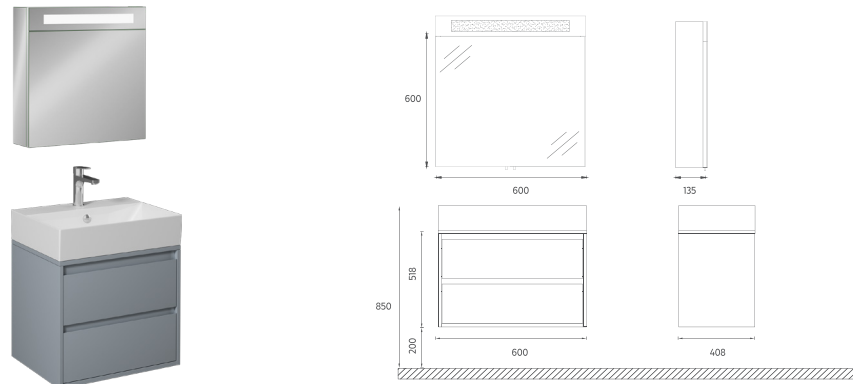

PRO Washbasin Unit, 24"

1. **Features**
   24" W x 17" D x 20" H
   600 x 410 x 518 mm
   · Glossy Lacquer Body
   · Lacquer Double Drawer
   · LED Mirror
   · Soft Close Drawer
   · Metal Sided Full-Extension Drawer

Washbasin included

21MGS001070I	Washbasin Cabinet, White
21MGS070070I	Washbasin Cabinet, Light Grey
21MGS708070I	Washbasin Cabinet, Sand Beige
21MGS019070I	Washbasin Cabinet, Anthracite
22OR2600070I	24" Mirror Cabinet, with Single Door, LED
Washbasin Cabinet + Mirror Cabinet / WHITE SET	
Washbasin Cabinet + Mirror Cabinet / COLOR SET	

Compatible Washbasins:
10SF50060