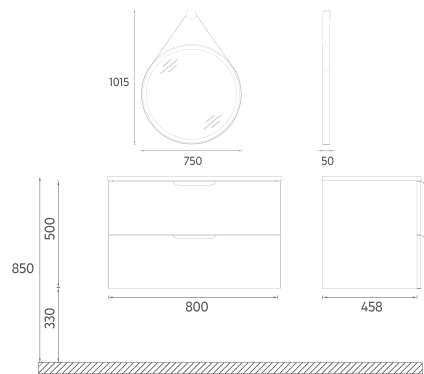

Compatible Washbasins:
10SL51081

FURNITURE MEZZO COLLECTION

LIV Washbasin Unit, 31"

- Features**
 31" W x 18" D x 20" H
 800 x 458 x 500 mm
 · MDF Lam Body
 · MDF Lam Double Drawer
 · Soft Close Drawer
 · Soft Touch Surface