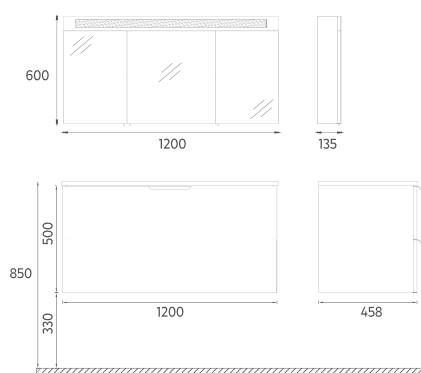

LIV Double Washbasin Unit, 47"

1. **Features**
   47" W x 18" D x 16" H
   1200 x 458 x 400 mm
   · MDF Lam Body
   · MDF Lam Single Drawer
   · Soft Close Drawer
   · Soft Touch Surface

Washbasin included

24LVS222121I	Washbasin Cabinet, Lava
24LVS222120I	Washbasin Cabinet, Light Beige
22OR2600120I	47" Mirror Cabinet, with 3 Doors, LED
Washbasin Cabinet + Cabinet Mirror / SET	

Compatible Washbasins:
10SL50121

FURNITURE MEZZO COLLECTION