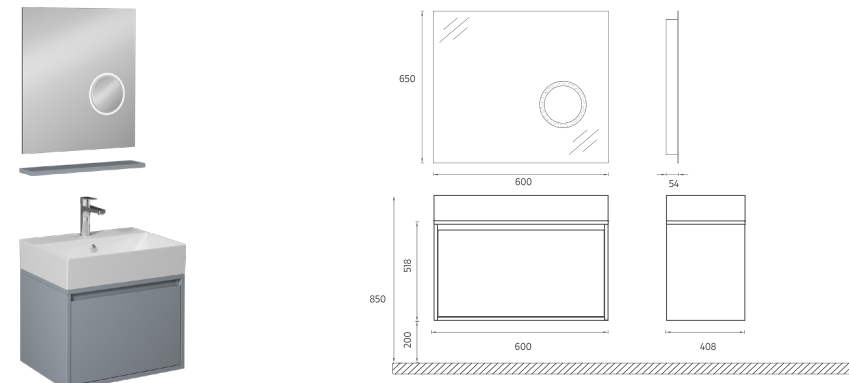

PRO Washbasin Unit, 24"

1. **Features**
   24" W x 17" D x 16" H
   600 x 410 x 418 mm
   · Glossy Lacquer Body
   · Lacquer Single Drawer
   · Magnifying Mirror with LED
   · Soft Close Drawer
   · Metal Sided Full-Extension Drawer

Washbasin included

21SFS214060I	Washbasin Cabinet, White
21SFS201060I	Washbasin Cabinet, Light Grey
21SFS308060I	Washbasin Cabinet, Sand Beige
21SFS201060I	Washbasin Cabinet, Anthracite
21MG9001060I	24" Shelf, White
21MG9070060I	24" Shelf, Light Grey
21MG9008060I	24" Shelf, Sand Beige
21MG9019060I	24" Shelf, Anthracite
29OR4000060I	24" Magnifying Mirror with LED
Washbasin Cabinet + Shelf + Mirror / WHITE SET	
Washbasin Cabinet + Shelf + Mirror / RENKLİ SET	

Compatible Washbasins:
10SF50060