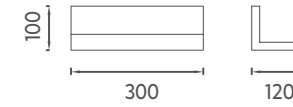

VEA Towel Shelf, 12"

1. **Features**
   12" W x 5" D x 4" H
   300 X 120 x 100 mm
   · Matte Lacquer

- 21MN1011230I 12" Towel Shelf, Stone Grey
- 21MN1011231I 12" Towel Shelf, Dark Beige
- 21MN1011232I 12" Towel Shelf, Rosa