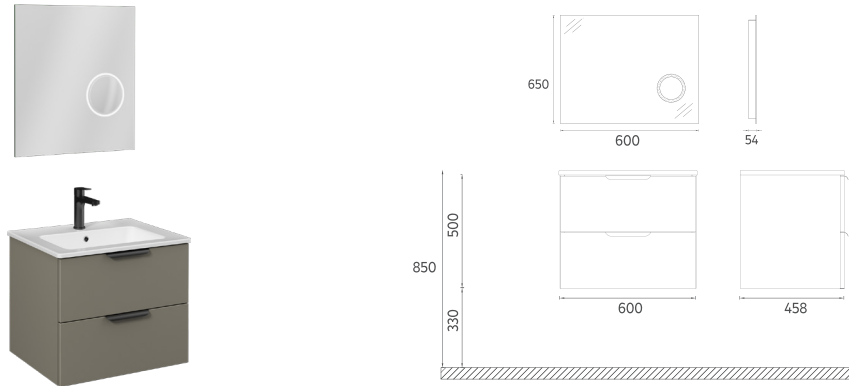

LIV Washbasin Unit, 24"

1. **Features**
   24" W x 18" D x 20" H
   600 x 458 x 500 mm
   · MDF Lam Body
   · MDF Lam Double Drawer
   · Soft Close Drawer
   · Soft Touch Surface

24LVS211061I	Washbasin Cabinet, Lava
24LVS211060I	Washbasin Cabinet, Light Beige
29OR4000060I	24" Magnifying Mirror with LED
Washbasin Cabinet + Mirror / SET	

Compatible Washbasins:
10SL50061