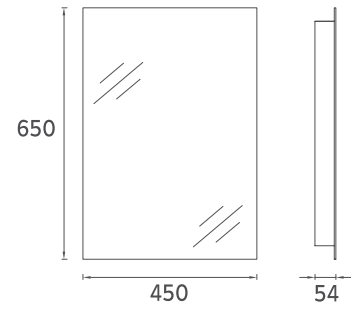

M1 Mirror, 24"

24OR4000065I 24" Mirror

MIRRORS

M1 Mirror, 18"

24OR4000045I 18" Mirror

MARINO Mirror, 22"

- Features**
30" W x 2" D x 40" H
750 x 50 x 1015 mm
· 4000 Kelvin Daylight LED
· Anti-Fog
· Touch On / Off
· Leather Belt