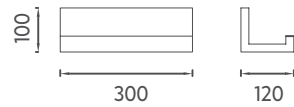

VEA Wall Shelf, 12"

1. **Features**
   12" W x 5" D x 4" H
   300 x 120 x 100 mm
   · Matte Lacquer

- 21MN1011130I 12" Wall Shelf, Stone Grey
- 21MN1011131I 12" Wall Shelf, Dark Beige
- 21MN1011132I 12" Wall Shelf, Rosa