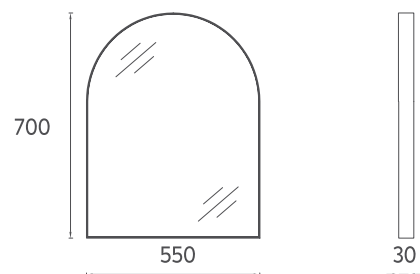

INFINITY Mirror, 22"

- Features**
 22" W x 1" D x 28" H
 550 x 30 x 700 mm
 · Plain Mirror
 · Black Painted Metal

29IA4008559I	Plain Mirror
--------------	--------------

INFINITY Mirror, 20"

- Features**
 20" W x 1" D x 28" H
 500 x 22 x 700 mm
 · 4000 Kelvin Daylight LED
 · Touch On / Off
 · Antifog