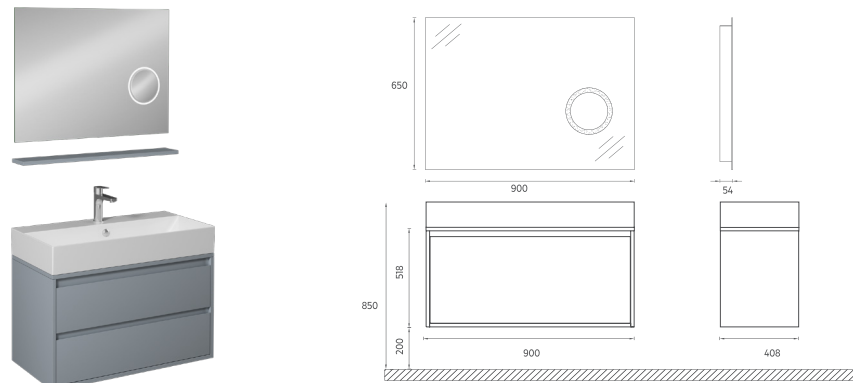

PRO Washbasin Unit, 35"

1. **Features**
   35" W x 17" D x 20" H
   900 x 410 x 518 mm
   · Glossy Lacquer Body
   · Lacquer Double Drawer
   · LED Mirror
   · Soft Close Drawer
   · Metal Sided Full-Extension Drawer

Washbasin included

21SFS101090I	Washbasin Cabinet, White
21SFS114090I	Washbasin Cabinet, Light Grey
21SFS708090I	Washbasin Cabinet, Sand Beige
21SFS104090I	Washbasin Cabinet, Anthracite
21MG9001090I	35" Shelf, White
21MG9070090I	35" Shelf, Light Grey
21MG9008090I	35" Shelf, Sand Beige
21MG9019090I	35" Shelf, Anthracite
29OR4000090I	35" Magnifying Mirror with LED
Washbasin Cabinet + Shelf + Mirror / WHITE SET	
Washbasin Cabinet + Shelf + Mirror / COLOR SET	

Compatible Washbasins:
10SF50090