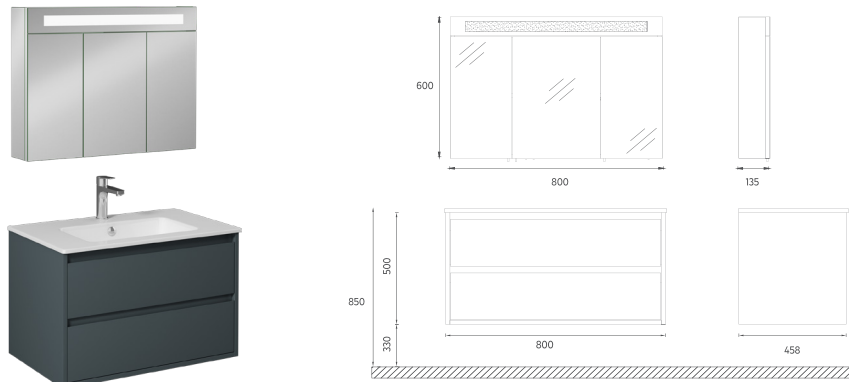

PRO Washbasin Unit, 31"

1. **Features**
   31" W x 18" D x 20" H
   800 x 458 x 500 mm
   · Glossy Lacquer Body
   · Lacquer Double Drawer
   · LED Mirror
   · Soft Close Drawer
   · Metal Sided Full-Extension

Washbasin included

Compatible Washbasins:
10SL51081

21MGS001080I	Washbasin Cabinet, White
21MGS070080I	Washbasin Cabinet, Light Grey
21MGS708080I	Washbasin Cabinet, Sand Beige
21MGS019080I	Washbasin Cabinet, Anthracite
22OR2600080I	31" Mirror Cabinet, with 3 Doors, LED
Washbasin Cabinet + Mirror Cabinet / WHITE SET	
Washbasin Cabinet + Mirror Cabinet / COLOR SET