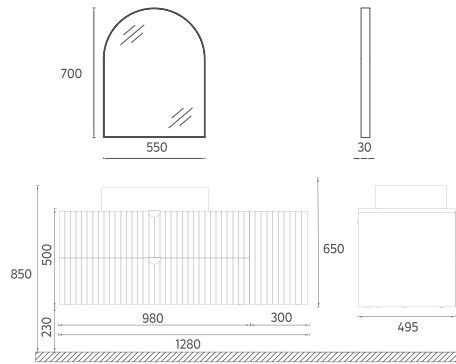

INFINITY Washbasin Unit, 51"

1. **Features**
   52" W x 26" D x 20" H
   1280 x 495 x 500 mm
   · Matte Lacquer Body
   · Quartz Countertop
   · Soft-Close Drawer
   · Mirror with LED
   · Soft Close Drawer
   · Metal Sided Drawer
   · Black Handle
   · Anti-Slip Matt
   · Drawer Divider

Washbasin included

- 21IAS748100I Washbasin Cabinet, Ruby Red, (Countertop / Washbasin / Handle, Black)
- 21IAS749100I Washbasin Cabinet, Ocean, (Countertop / Washbasin / Handle, Black)
- 21IAS772100I Washbasin Cabinet, Night Blue, (Countertop / Washbasin / Handle, Black)
- 21IF6148030I Deep Base Cabinet with Hangers, Ruby Red Right
- 21IF6149030I Deep Base Cabinet with Hangers, Ocean Right
- 21IF6172030I Deep Base Cabinet with Hangers, Night Blue Right
- 29IA4007055I Mirror, Matte Brass Coating

Washbasin Unit + Side Base Cabinet + Mirror / SET

- Compatible Washbasins:
  10NF65055-2N
- Please contact your sales representative before ordering for handle and countertop color alternatives.