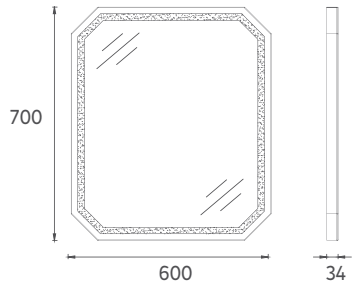

AGATHA

AGATHA Mirror, 24"

- Features**
24" W x 28" H
600 x 34 x 700 mm
· Matte Lacquer
· 4000 Kelvin Daylight LED

21AH11221701	LED Mirror, Butter Yellow
21AH11221711	LED Mirror, Cement Grey
21AH11221721	LED Mirror, Black