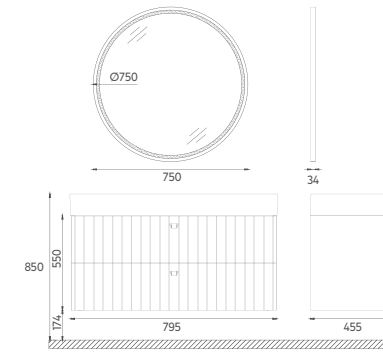

VEA Washbasin Unit, 31"

1. **Features**
   31" W x 18" D x 22" H
   795 x 455 x 550 mm
   · Drawer Anti-Slip Matt
   · Soft-Close Drawer
   · Fine Metal LED Runner
   · Drawer Divider
   · Concealed Siphon
   · Matte Lacquer

Washbasin included

21MNS011180I	Washbasin Cabinet, Stone Grey
21MNS011181I	Washbasin Cabinet, Dark Beige
21MNS011182I	Washbasin Cabinet, Rosa
21MN1012177I	30" Mirror with LED, Dark Beige
21MN1011131I	12" Wall Shelf, Dark Beige
21MN1011231I	12" Towel Shelf, Dark Beige

Washbasin Unit + Washbasin + Mirror + Shelves

Compatible Washbasins:
10VA5008I