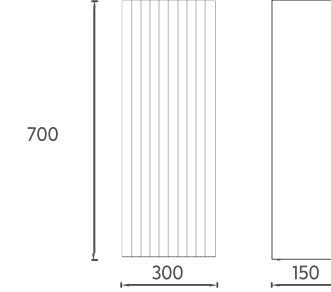

INFINITY Upper Cabinet, 12"

1. **Features**
   12" W x 6" D x 28" H
   300 x 150 x 700 mm
   · Matte Lacquer Body
   · Soft Close Door
   · Smoked Glass Shelf
   · Compression Glass Shelf Support
   · Hidden Adjustable Metal Hanger

21IF6148032I	Upper Cabinet, Ruby Red Right
21IF6149032I	Upper Cabinet, Ocean Right
21IF6150032I	Upper Cabinet, Dark Salmon Right
21IF6113032I	Upper Cabinet, Pastel Green Right
21IF6172032I	Upper Cabinet, Night Blue Right
21IF6112032I	Upper Cabinet, Cream Right
21IF6248032I	Upper Cabinet, Ruby Red Left
21IF6249032I	Upper Cabinet, Ocean Left
21IF6250032I	Upper Cabinet, Dark Salmon Left
21IF6213032I	Upper Cabinet, Pastel Green Left
21IF6272032I	Upper Cabinet, Night Blue Left
21IF6212032I	Upper Cabinet, Cream Left

FURNITURE DISEGNO COLLECTION