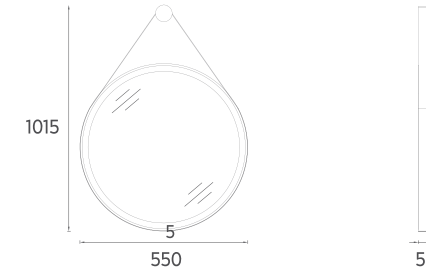

M1 Mirror, 24"

24OR4000065I 24" Mirror

MIRRORS

M1 Mirror, 18"

24OR4000045I 18" Mirror

MARINO Mirror, 22"

- Features**
30" W x 2" D x 40" H
750 x 50 x 1015 mm
· 4000 Kelvin Daylight LED
· Anti-Fog
· Touch On / Off
· Leather Belt