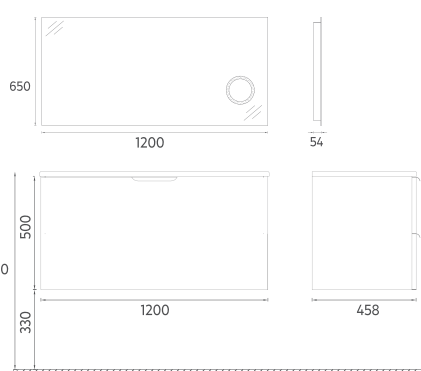

LIV Double Washbasin Unit, 47"

1. **Features**
   47" W x 18" D x 16" H
   1200 x 458 x 400 mm
   · MDF Lam Body
   · MDF Lam Single Drawer
   · Soft Close Drawer
   · Soft Touch Surface

Washbasin included

24LVS222121I	Washbasin Cabinet, Lava
24LVS222120I	Washbasin Cabinet, Light Beige
29OR4000120I	47" Magnifying Mirror with LED
Washbasin Cabinet + Mirror / SET	

Compatible Washbasins:
10SL50121