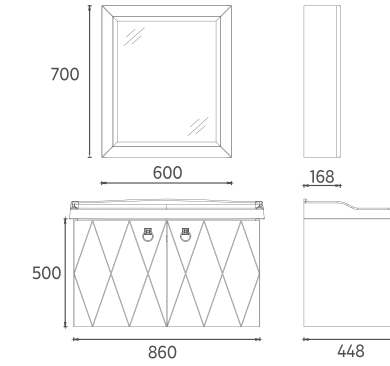

AGATHA Washbasin Unit, 35"

1. **Features**
   35" W x 18" D x 20" H
   860 x 448 x 500 mm
   · Matte Lacquer Door
   · Soft Close Door
   · 4000 Kelvin Daylight LED