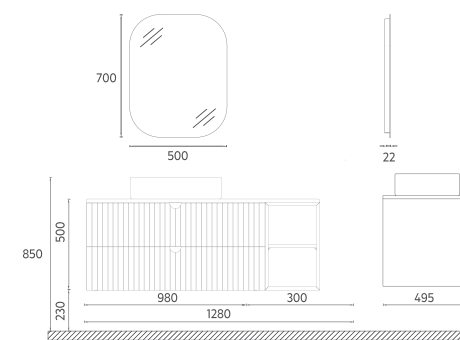

INFINITY Washbasin Unit, 51"

1. **Features**
   51" W x 19" D x 20" H
   1280 x 495 x 500 mm
   · Matte Lacquer Body
   · Quartz Countertop
   · Soft-Close Drawer
   · Mirror with LED
   · Soft Close Drawer
   · Metal Sided Drawer
   · Brushed Gold Handle
   · Anti-Slip Matt
   · Drawer Divider

Washbasin included

- 21IFS748131I Washbasin Cabinet, Ruby Red, with White Washbasin
- 21IFS749131I Washbasin Cabinet, Ocean, with White Washbasin
- 21IFS750131I Washbasin Cabinet, Dark Salmon, with White Washbasin
- 21IFS713131I Washbasin Cabinet, Pastel Green, with White Washbasin
- 21IFS772131I Washbasin Cabinet, Night Blue, with White Washbasin
- 21IFS712131I Washbasin Cabinet, Cream, with White Washbasin
- 29IF400055I Mirror, with LED

Washbasin Unit + LED Mirror / SET

- Compatible Washbasins:
  10NF65050
- Please contact your sales representative before ordering for handle and countertop color alternatives.