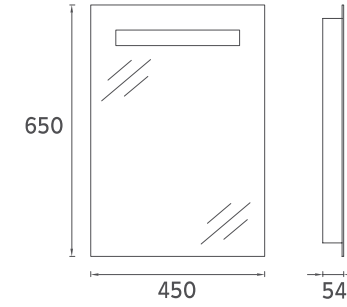

M4 Profile Framed Mirror, 18"

1. **Features**
   18" W x 2" D x 26" H
   1000 x 54 x 650 mm
   · 4000 Kelvin Daylight
   · Touch On/Off
   · LED Mirror Frame
   · Sandblasted

25OR4003045I 18" Profile Framed Mirror

SANITARY WARE MIRRORS