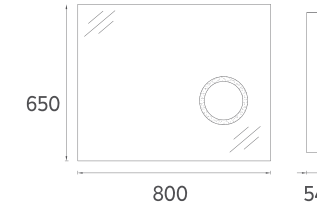

Magnifying Mirror with LED, 31"

1. **Features**
   31" W x 2" D x 26" H
   800 x 54 x 650 mm
   · 4000 Kelvin Daylight
   · Touch On/Off
   · LED Mirror Frame
   · Magnifying Mirror with LED Frame

29OR40000801 31" Magnifying Mirror with LED