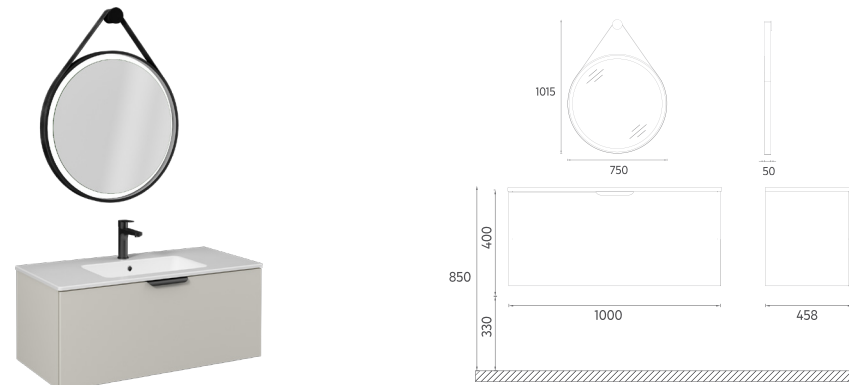

LIV Washbasin Unit, 39"

1. **Features**
   39" W x 18" D x 16" H
   1000 x 458 x 400 mm
   · MDF Lam Body
   · MDF Lam Single Drawer
   · Soft Close Drawer
   · Soft Touch Surface

Washbasin included

24LVS2211011	Washbasin Cabinet, Lava
24LVS2211001	Washbasin Cabinet, Light Beige
21SQ40040751	ø30" Mirror, with LED
Washbasin Cabinet + Mirror / SET	

Compatible Washbasins:
10SL50101