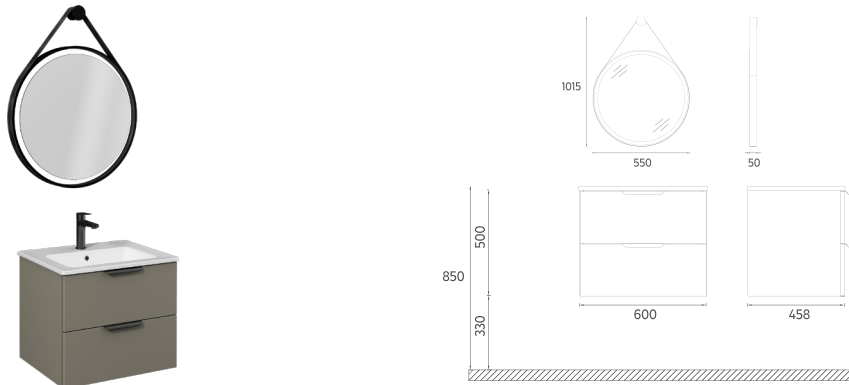

LIV Washbasin Unit, 24"

1. **Features**
   24" W x 18" D x 20" H
   600 x 458 x 500 mm
   · MDF Lam Body
   · MDF Lam Double Drawer
   · Soft Close Drawer
   · Soft Touch Surface

24LVS211061I	Washbasin Cabinet, Lava
24LVS211060I	Washbasin Cabinet, Light Beige
21SQ40040551I	ø22" cm Mirror, with LED
Washbasin Cabinet + Mirror / SET	

Compatible Washbasins:
10SL50061