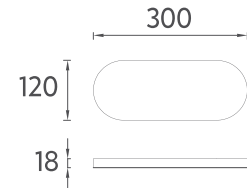

PUNO

PUNO Shelf, 12"

Features
12" W x 1" D x 28" H
300 x 120 x 18 mm
· Lacquer Shelf

- 21PN9004030I 12" Wall Shelf, Black
- 21PN9001030I 12" Wall Shelf, White

FURNITURE DISEGNO COLLECTION