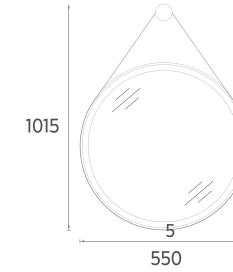

MARINO Mirror, 22"

1. **Features**
   30" W x 2" D x 40" H
   750 x 50 x 1015 mm
   · 4000 Kelvin Daylight LED
   · Anti-Fog
   · Touch On / Off
   · Leather Belt

21SQ4004055I ø 22" Mirror with LED, Black
21SQ4001055I ø 22" Mirror with LED, White