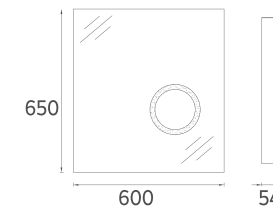

Magnifying Mirror with LED, 24"

1. **Features**
   24" W x 2" D x 26" H
   600 x 54 x 650 mm
   · 4000 Kelvin Daylight
   · Touch On/Off
   · LED Mirror Frame
   · Magnifying Mirror with LED Frame

29OR40000601 **24" Magnifying Mirror with LED**