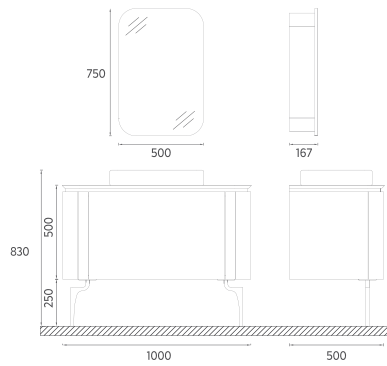

GLORIA Washbasin Unit, 39"

1. **Features**
   39" W x 20" D x 30" H
   1000 x 500 x 750 mm
   Drawer Anti-Slip Matt
   · Soft-Close Drawer
   · Metal Sided Drawer
   · Matte Lacquer/Glossy Varnish

Washbasin included

1. 21GLS121101I Washbasin Cabinet Cream
   29GL1007071I Mirror with Matte Brass Coated Frame and Cabinet with Doors / Right
   Washbasin Unit + Mirror / SET

Compatible Washbasins:
10SQ51050