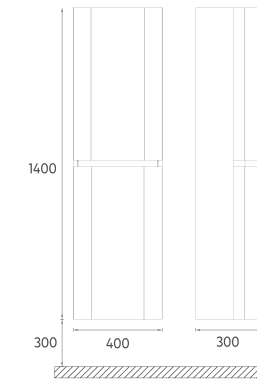

GLORIA Tall Cabinet, 16"

1. **Features**
   16" W x 12" D x 55" H
   400 x 300 x 1400 mm
   · Soft Close Door
   · Smoked Glass Shelf
   · Compression Glass Shelf Support
   · Hidden Adjustable Metal Hanger
   · Matte Lacquer/Glossy Varnish

1. 21GL1121040I 16" Tall Cabinet Right, Lilac
   21GL1121041I 16" Tall Cabinet Left, Lilac
   21GL1122040I 16" Tall Cabinet Right, Cream
   21GL1122041I 16" Tall Cabinet Left, Cream