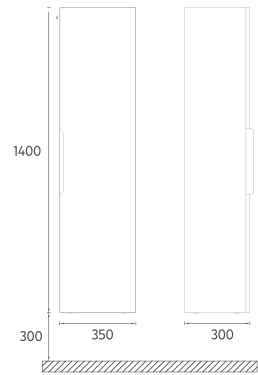

LIV Tall Cabinet, 14"

14" W x 12" D x 55" H
350 x 300 x 1400 mm
· MDF Lam Body
· Soft Close Door
· Soft Touch Surface

- 24LV1211035I 14" Tall Cabinet, Light Beige Right
- 24LV1212035I 14" Tall Cabinet, Lava Right
- 24LV1211036I 14" Tall Cabinet, Light Beige Left
- 24LV1212036I 14" Tall Cabinet, Lava Left

MEZZO COLLECTION

FURNITURE