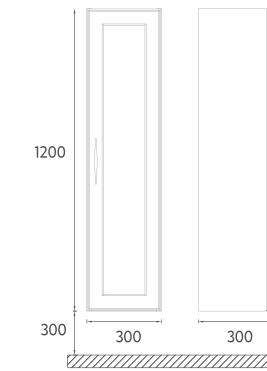

MODESTO Tall Cabinet, 12"

1. **Features**
   12" W x 12" D x 47" H
   300 x 300 x 1200 mm
   · Soft Close Door
   · Glass Shelf
   · Compression Glass Shelf Support
   · Hidden Adjustable Metal Hanger

- 21MD1724035I Washbasin Cabinet Right, Butter Yellow
- 21MD1724135I Washbasin Cabinet Right, Butter Yellow
- 21MD1724136I Washbasin Cabinet Left, Stone Grey
- 21MD1724036I Washbasin Cabinet Left, Stone Grey

FURNITURE PRESTIGIO COLLECTION