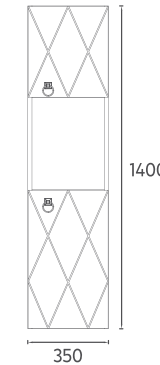

AGATHA Tall Cabinet, 14"

1. **Features**
   14" W x 55" H
   350 x 300 x 1400 mm
   · Soft Close Door
   · Glass Shelf
   · Compression Glass Shelf Support
   · Hidden Adjustable Metal Hanger