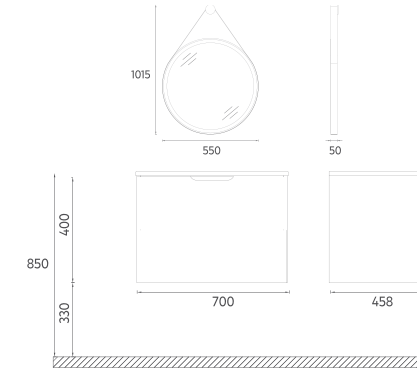

LIV Washbasin Unit, 28"

1. **Features**
   28" W x 18" D x 16" H
   700 x 458 x 400 mm
   · MDF Lam Body
   · MDF Lam Single Drawer
   · Soft Close Drawer
   · Soft Touch Surface

Washbasin included

24LVS221071I	Washbasin Cabinet, Lava
24LVS221070I	Washbasin Cabinet, Light Beige
21SQ4004055I	ø22" cm Mirror, with LED
Washbasin Cabinet + Mirror / SET	

Compatible Washbasins:
10SL50071

FURNITURE MEZZO COLLECTION