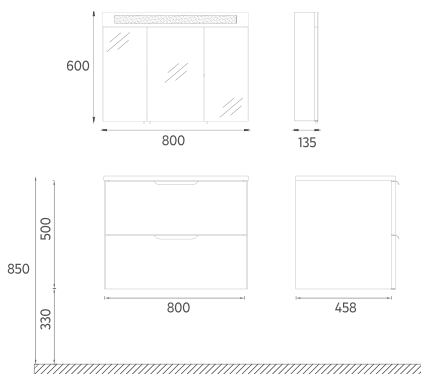

LIV Washbasin Unit, 31"

1. **Features**
   31" W x 18" D x 20" H
   800 x 458 x 500 mm
   · MDF Lam Body
   · MDF Lam Double Drawer
   · Soft Close Drawer
   · Soft Touch Surface

Washbasin included

24LVS211081I	Washbasin Cabinet, Lava
24LVS211080I	Washbasin Cabinet, Light Beige
22OR2600080I	31" Mirror Cabinet, with 3 Doors, LED
Washbasin Cabinet + Cabinet Mirror / SET	

Compatible Washbasins:
10SL51081