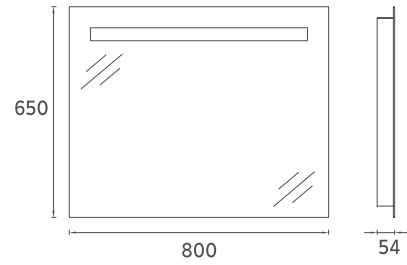

M4 Profile Framed Mirror, 31"

1. **Features**
   31" W x 2" D x 26" H
   800 x 54 x 650 mm
   · 4000 Kelvin Daylight
   · Touch On/Off
   · LED Mirror Frame
   · Sandblasted

25OR4003080I 31" Profile Framed Mirror