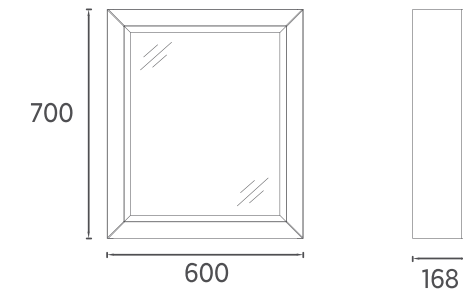

AGATHA Mirror Cabinet, 24"

1. **Features**
   24" W x 7" D x 28"H
   600 x 168 x 700 mm
   · Matte Lacquer Door
   · Soft Close Door