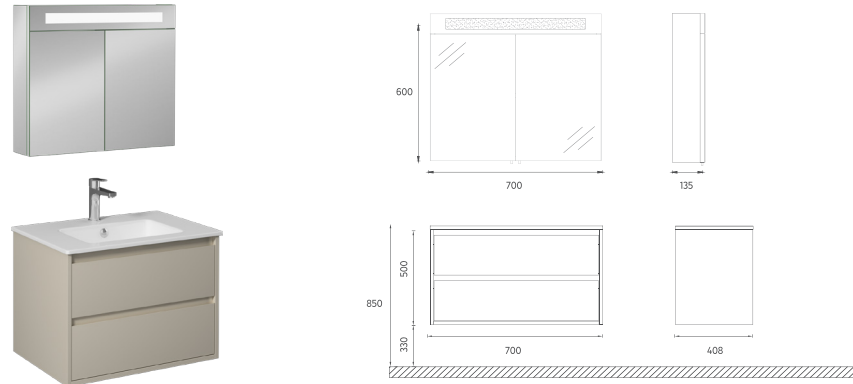

PRO Washbasin Unit, 28"

1. **Features**
   28" W x 18" D x 20" H
   700 x 458 x 500 mm
   · Glossy Lacquer Body
   · Lacquer Double Drawer
   · LED Mirror
   · Soft Close Drawer
   · Metal Sided Full-Extension Drawer

Washbasin included

21MGS001070I	Washbasin Cabinet, White
21MGS070070I	Washbasin Cabinet, Light Grey
21MGS708070I	Washbasin Cabinet, Sand Beige
21MGS019070I	Washbasin Cabinet, Anthracite
22OR2600070I	28" Mirror Cabinet, with 2 Doors, LED
Washbasin Cabinet + Shelf + Mirror / WHITE SET	
Washbasin Cabinet + Shelf + Mirror / RENKLI SET	

Compatible Washbasins:
10SL50071