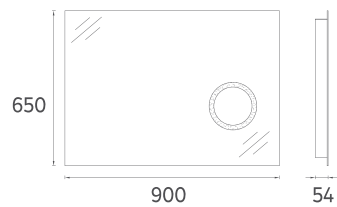

Magnifying Mirror with LED, 35"

1. **Features**
   35" W x 2" D x 26" H
   900 x 54 x 650 mm
   · 4000 Kelvin Daylight
   · Touch On/Off
   · LED Mirror Frame
   · Magnifying Mirror with LED Frame

29OR40000901 35" Magnifying Mirror with LED