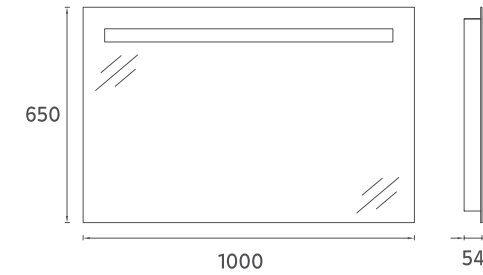

M4 Profile Framed Mirror, 39"

1. **Features**
   39" W x 2" D x 26" H
   1000 x 54 x 650 mm
   · 4000 Kelvin Daylight
   · Touch On/Off
   · LED Mirror Frame
   · Sandblasted

25OR4003100I **39" Profile Framed Mirror**