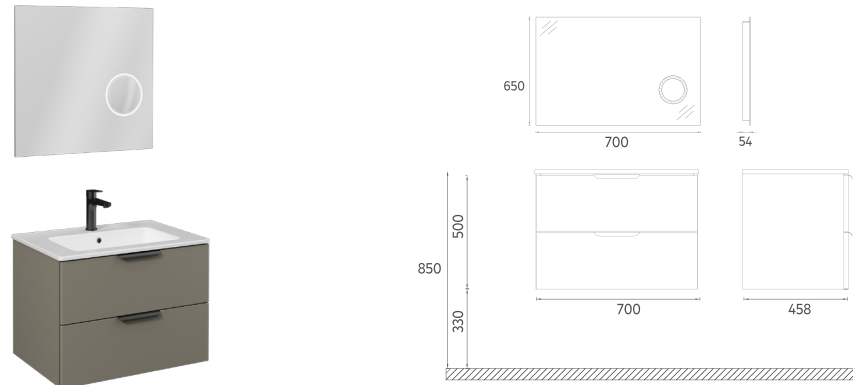

Compatible Washbasins:
10SL50071

FURNITURE MEZZO COLLECTION

LIV Washbasin Unit, 28"

- Features**
 28" W x 18" D x 20" H
 700 x 458 x 500 mm
 · MDF Lam Body
 · MDF Lam Double Drawer
 · Soft Close Drawer
 · Soft Touch Surface