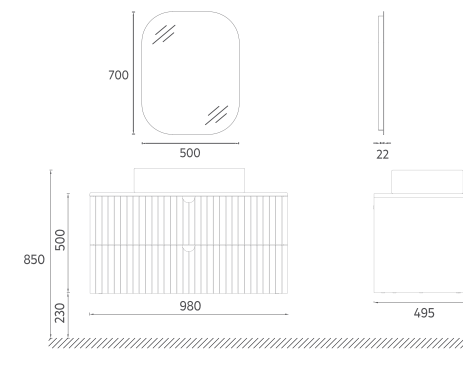

INFINITY Washbasin Unit, 39"

1. **Features**
   40" W x 19" D x 20" H
   1000 x 495 x 500 mm
   · Matte Lacquer Body
   · Quartz Countertop
   · Soft-Close Drawer
   · LED Mirror
   · Drawer Divider
   · Metal Sided Drawer
   · Brushed Gold Handle
   · Anti-Slip Matt

Washbasin included

21IFS748101I	Washbasin Cabinet Ruby Red, with White Washbasin
21IFS749101I	Washbasin Cabinet Ocean, with White Washbasin
21IFS750101I	Washbasin Cabinet Dark Salmon, with White Washbasin
21IFS713101I	Washbasin Cabinet Pastel Green, with White Washbasin
21IFS772101I	Washbasin Cabinet Night Blue, with White Washbasin
21IFS712101I	Washbasin Cabinet Cream, with White Washbasin
29IF400055I	Mirror, with LED

Washbasin Unit + LED'li Mirror / SET

1. ! **Compatible Washbasins: 10NF65055**
2. ! Please contact your sales representative before ordering for handle and countertop color alternatives.