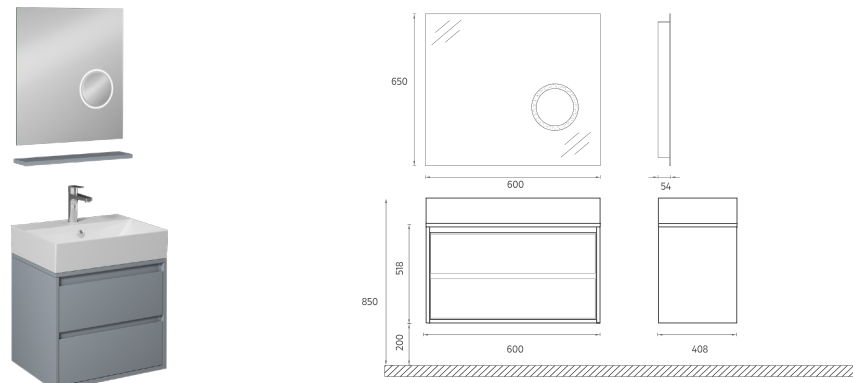

PRO Washbasin Unit, 24"

1. **Features**
   24" W x 17" D x 20" H
   600 x 410 x 518 mm
   · Glossy Lacquer Body
   · Lacquer Double Drawer
   · LED Mirror
   · Soft Close Drawer
   · Metal Sided Full-Extension Drawer

Washbasin included

21SFS001060I	Washbasin Cabinet, White
21SFS014060I	Washbasin Cabinet, Light Grey
21SFS708060I	Washbasin Cabinet, Sand Beige
21SFS004060I	Washbasin Cabinet, Anthracite
21MG9001060I	24" Shelf, White
21MG9070060I	24" Shelf, Light Grey
21MG9008060I	24" Shelf, Sand Beige
21MG9019060I	24" Shelf, Anthracite
29OR4000060I	24" Magnifying Mirror with LED
Washbasin Cabinet + Shelf + Mirror / WHITE SET	
Washbasin Cabinet + Shelf + Mirror / RENKLİ SET	

Compatible Washbasins:
10SF50060