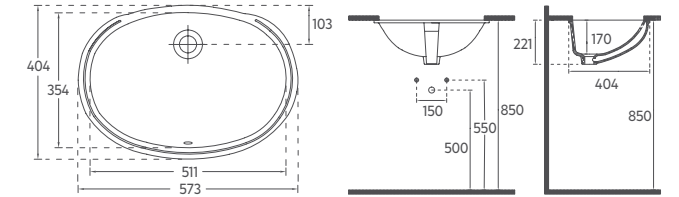

SOLUZIONE Undercounter Washbasin, 22"

10AC77057 Frame Washbasin

1. **Features**
   23" W x 16" D
   573 x 404 mm
2. Without Tap Hole
   - With Tap Hole
   - Mounting Kit Not Included
   - Suitable for Furniture Use

SANITARY WARE UNDERCOUNTER WASHBASINS