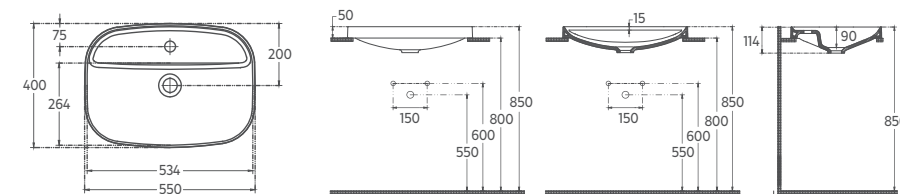

- Features**
- 22" W x 16" D
  - 550 x 400 mm
  - With Tap Hole
  - Without Overflow Hole
  - Sharp&Slim
  - Suitable With Furniture

**INFINITY Inset Washbasin 22",  
Technical Drawing**

NEW