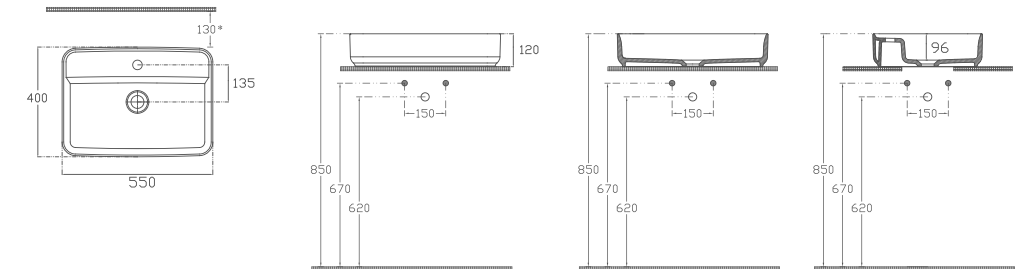

10NF66055-2K

INFINITY Countertop Washbasin 22", Ivory

1. **Features**
2. 22" W x 16" D
   - 550 x 400 mm
   - With Tap Hole
   - Without Overflow Hole
   - Sharp&Slim

10NF66055-2H

INFINITY Countertop Washbasin 22", Taupe

1. **Features**
2. 22" W x 16" D
   - 550 x 400 mm
   - With Tap Hole
   - Without Overflow Hole
   - Sharp&Slim

10NF66055-2C

INFINITY Countertop Washbasin 22", Anthracite

1. **Features**
2. 22" W x 16" D
   - 550 x 400 mm
   - With Tap Hole
   - Without Overflow Hole
   - Sharp&Slim

10NF66055-2N

INFINITY Countertop Washbasin 22", Black

1. **Features**
2. 22" W x 16" D
   - 550 x 400 mm
   - With Tap Hole
   - Without Overflow Hole
   - Sharp&Slim

10NF66055-2S

INFINITY Countertop Washbasin 22", Salmon

1. **Features**
2. 22" W x 16" D
   - 550 x 400 mm
   - With Tap Hole
   - Without Overflow Hole
   - Sharp&Slim

PALETTE BY W.A.U

10NF66055-2T

INFINITY Countertop Washbasin 22", Mint

1. **Features**
2. 22" W x 16" D
   - 550 x 400 mm
   - With Tap Hole
   - Without Overflow Hole
   - Sharp&Slim

10NF66055-2R

INFINITY Countertop Washbasin 22", Maroon Red

1. **Features**
2. 22" W x 16" D
   - 550 x 400 mm
   - With Tap Hole
   - Without Overflow Hole
   - Sharp&Slim

10NF66055-2P

INFINITY Countertop Washbasin 22", Petrol Green

1. **Features**
2. 22" W x 16" D
   - 550 x 400 mm
   - With Tap Hole
   - Without Overflow Hole
   - Sharp&Slim

10NF66055-2Z

INFINITY Countertop Washbasin 22", ISVEA Blue

1. **Features**
2. 22" W x 16" D
   - 550 x 400 mm
   - With Tap Hole
   - Without Overflow Hole
   - Sharp&Slim

**INFINITY Washbasin 22",
Technical Drawing**