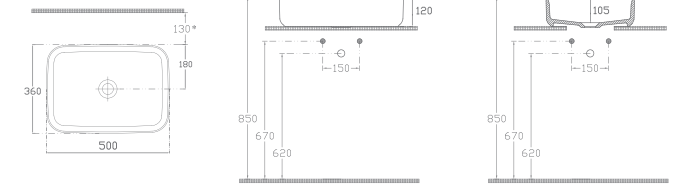

- Features**  
**24" W x 16" D**  
 600 x 400 mm  
 · With Tap Hole  
 · Without Overflow Hole  
 · Sharp&Slim

INFINITY Countertop Washbasin, 20"

10NF65050 Countertop Washbasin

- Features**  
**20" W x 14" D**  
 500 x 360 mm  
 · Without Tap Hole  
 · Without Overflow Hole  
 · Sharp&Slim