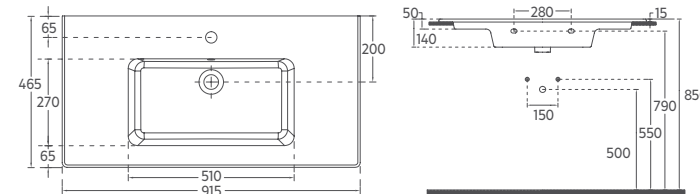

SISTEMA^T Flat Washbasin, 36"

10SL50091 Flat Washbasin

1. **Features**
   36" W x 18" D
   915 x 465 mm
2. With Tap Hole
   - With Overflow Hole
   - Mounting Kit Not Included
   - Suitable for Furniture & Wall Use