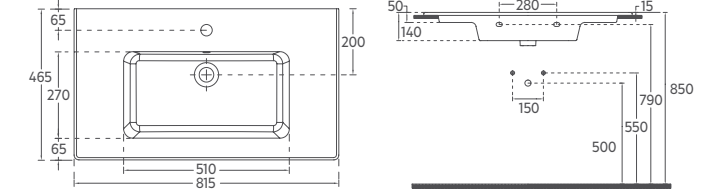

SISTEMA^T Flat Washbasin, 32"

10SL51081 Flat Washbasin

1. **Features**
   32" W x 18" D
   815 x 465 mm
2. With Tap Hole
   - With Overflow Hole
   - Mounting Kit Not Included
   - Suitable for Furniture & Wall Use