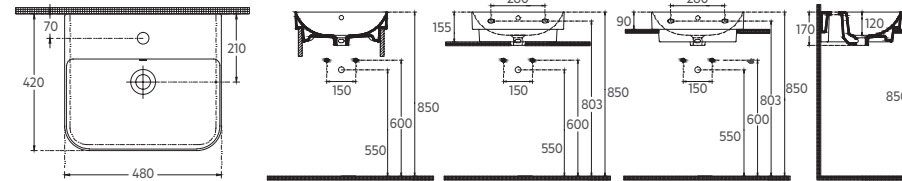

SOTT'AQUA Inset Washbasin, 48 cm

10SQ50048 Inset Washbasin

1. **Features**
   480 x 420 mm
   · With Tap Hole
   · With Overflow Hole
   · Sharp&Slim
   · Suitable for Furniture & Wall Use