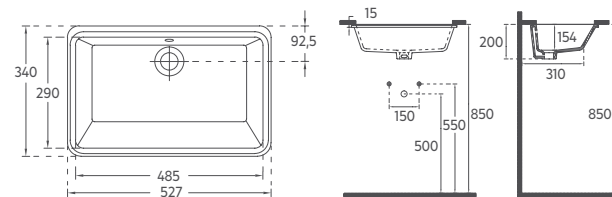

SOLUZIONE Undercounter Washbasin, 21"

10SZ77053 Undercounter Washbasin

1. **Features**
   21" W x 14" D
   527 x 340 mm
2. Without Tap Hole
   - With Tap Hole
   - Mounting Kit Not Included
   - Suitable for Furniture Use