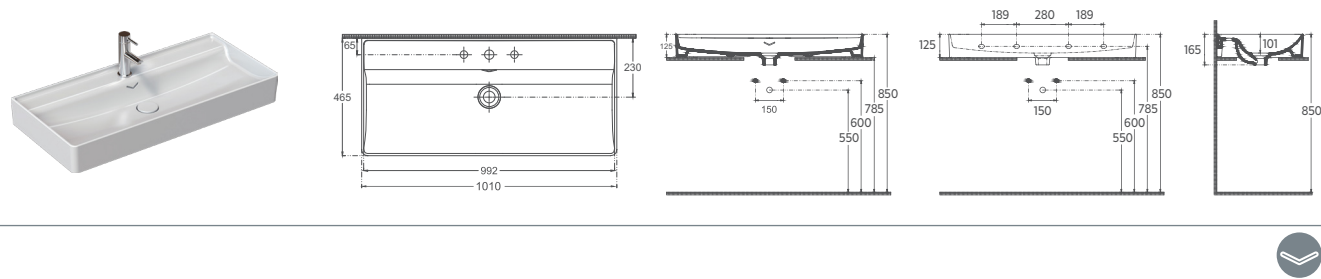

VEA Countertop Washbasin, 40"

10VAS5101 Countertop Washbasin

1. **Features**
   40" W x 18" D
   1010 x 465 mm
   · With Tap Hole
   · V Shaped Overflow Hole
   · Suitable for Furniture & Wall Use
   · Pop-up Included