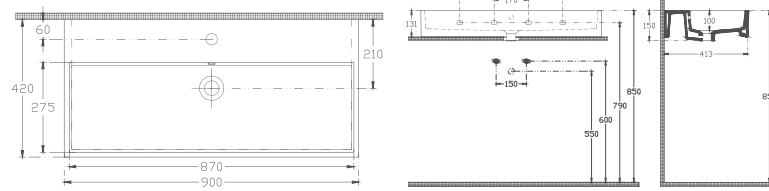

PURITA

PURITA Countertop Washbasin, 35"

10PL50090 Countertop Washbasin

1. **Features**
   35" W x 17" D
   900 x 420 mm
   · With Tap Hole
   · With Overflow Hole
   · Suitable for Furniture & Wall Use
   · Mounting Kit Not Included