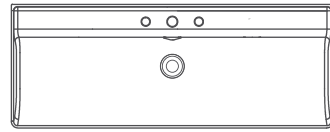

48"
48"W x 18"D
1210 x 465 mm