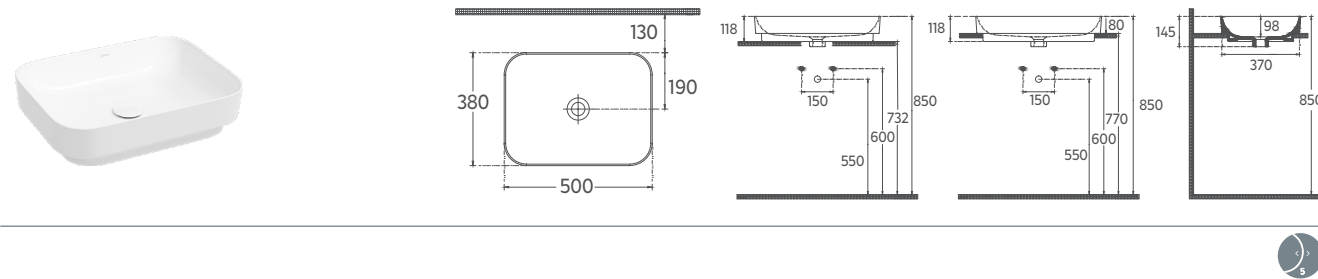

SOTT'AQUA Countertop Washbasin, 20"

10SQ51050 Countertop Washbasin

1. **Features**
   500 x 380 mm
   · Without Tap Hole
   · Without Overflow Hole
   · Suitable for Furniture Use
   · Sharp&Slim