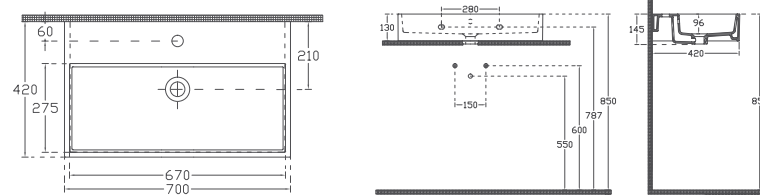

PURITA Countertop Washbasin, 28"

10PL50070 Countertop Washbasin

1. **Features**
   28" W x 17" D
   700 x 420 mm
   · With Tap Hole
   · With Overflow Hole
   · Suitable for Furniture & Wall Use
   · Mounting Kit Not Included