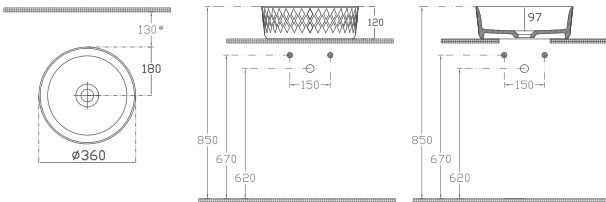

Artisan Edition

ROMBO Countertop Washbasin, 14"