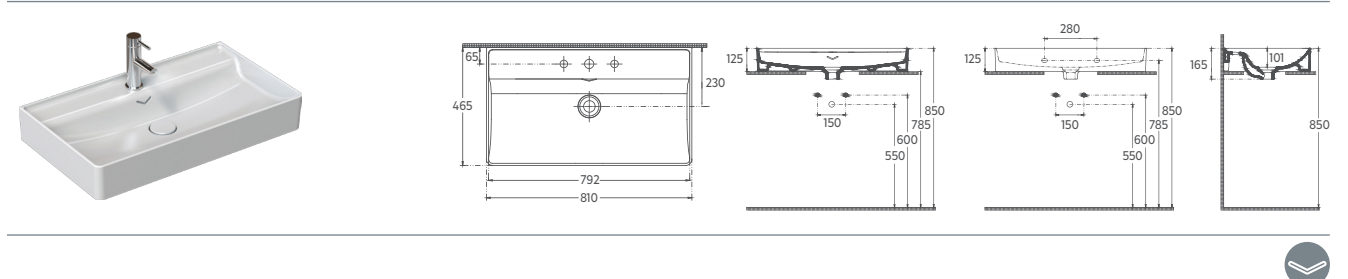

VEA Countertop Washbasin, 32"

10VAS5081 Countertop Washbasin

1. **Features**
   32" W x 18" D
   810 x 465 mm
   · With Tap Hole
   · V Shaped Overflow Hole
   · Suitable for Furniture & Wall Use
   · Pop-up Included