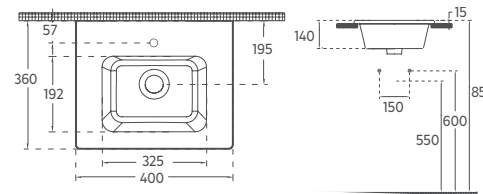

SISTEMA^T Compacto Washbasin, 24"W x 15" D

10SL50040 Compacto Washbasin

1. **Features**
   24" W x 15" D
   600 x 360 mm
2. With Tap Hole
   - With Overflow Hole
   - Mounting Kit Not Included
   - Suitable for Furniture & Wall Use