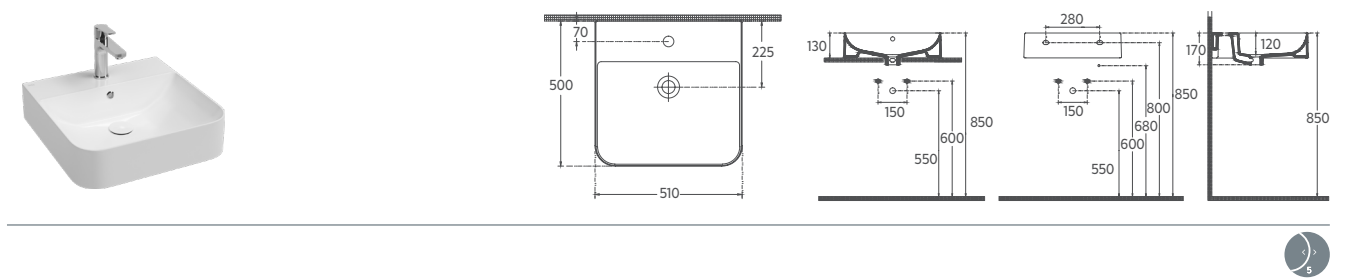

SOTT'AQUA Countertop Washbasin, 51 cm

10SQ51051 Countertop Washbasin

1. **Features**
   510 x 500 mm
   · With Tap Hole
   · With Overflow Hole
   · Sharp&Slim
   · Suitable for Furniture Use
   · Suitable for Furniture & Wall Use