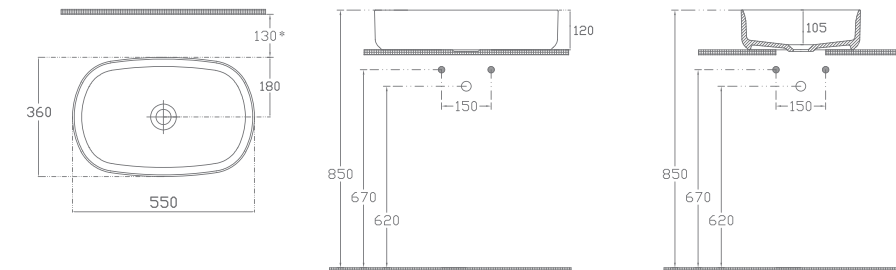

10NF65055-2K

INFINITY Countertop Washbasin 22'', Ivory

1. **Features**
2. 22'' W x 15'' D
   - 550 x 360 mm
   - Without Tap Hole
   - Without Overflow Hole
   - Sharp&Slim

10NF65055-2H

INFINITY Countertop Washbasin 22'', Taupe

1. **Features**
2. 22'' W x 15'' D
   - 550 x 360 mm
   - Without Tap Hole
   - Without Overflow Hole
   - Sharp&Slim

10NF65055-2C

INFINITY Countertop Washbasin 22'', Anthracite

1. **Features**
2. 22'' W x 15'' D
   - 550 x 360 mm
   - Without Tap Hole
   - Without Overflow Hole
   - Sharp&Slim

10NF65055-2N

INFINITY Countertop Washbasin 22'', Black

1. **Features**
2. 22'' W x 15'' D
   - 550 x 360 mm
   - Without Tap Hole
   - Without Overflow Hole
   - Sharp&Slim

10NF65055-2S

INFINITY Countertop Washbasin 22'', Salmon

1. **Features**
2. 22'' W x 15'' D
   - 550 x 360 mm
   - Without Tap Hole
   - Without Overflow Hole
   - Sharp&Slim

10NF65055-2T

INFINITY Countertop Washbasin 22'', Mint

1. **Features**
2. 22'' W x 15'' D
   - 550 x 360 mm
   - Without Tap Hole
   - Without Overflow Hole
   - Sharp&Slim

10NF65055-2R

INFINITY Countertop Washbasin 22'', Maroon Red

1. **Features**
2. 22'' W x 15'' D
   - 550 x 360 mm
   - Without Tap Hole
   - Without Overflow Hole
   - Sharp&Slim

10NF65055-2P

INFINITY Countertop Washbasin 22'', Petrol Green

1. **Features**
2. 22'' W x 15'' D
   - 550 x 360 mm
   - Without Tap Hole
   - Without Overflow Hole
   - Sharp&Slim

10NF65055-2Z

INFINITY Countertop Washbasin 22'', ISVEA Blue

1. **Features**
2. 22'' W x 15'' D
   - 550 x 360 mm
   - Without Tap Hole
   - Without Overflow Hole
   - Sharp&Slim

**INFINITY Washbasin 22'',
Technical Drawing**