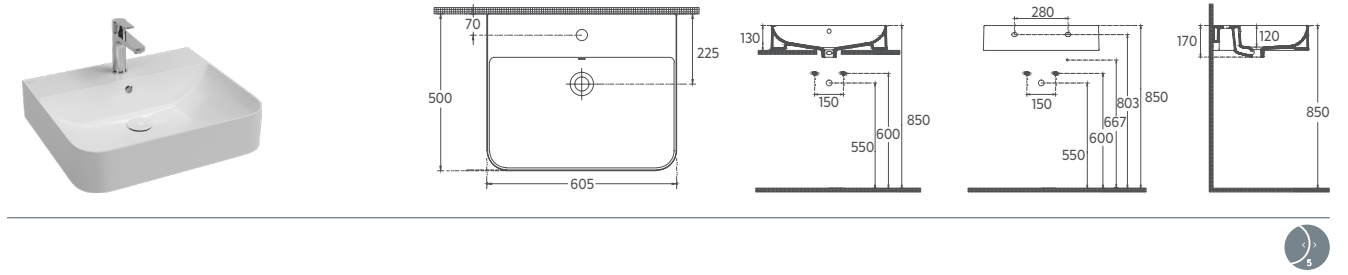

SOTT'AQUA Countertop Washbasin, 61 cm

10SQ51061 Countertop Washbasin

1. **Features**
   605 x 500 mm
   · With Tap Hole
   · With Overflow Hole
   · Sharp&Slim
   · Suitable for Furniture Use
   · Suitable for Furniture & Wall Use