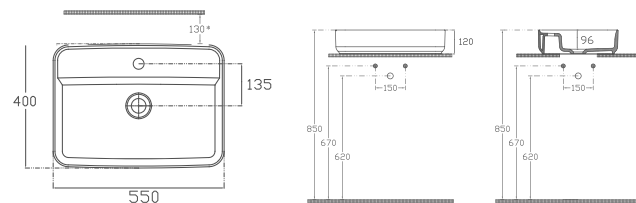

INFINITY Countertop Washbasin, 22"

1. **Features**
   22" W x 16" D
   550 x 400 mm
   · With Tap Hole
   · Without Overflow Hole
   · Suitable With Furniture
   · Sharp&Slim