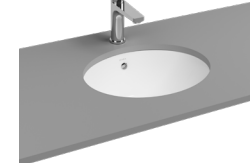

SOLUZIONE Undercounter Washbasin, 18"

10AR77046 Undercounter Washbasin

1. **Features**
   18" W x 15" D
   460 x 376 mm
2. Without Tap Hole
   - With Tap Hole
   - Mounting Kit Not Included
   - Suitable for Furniture Use