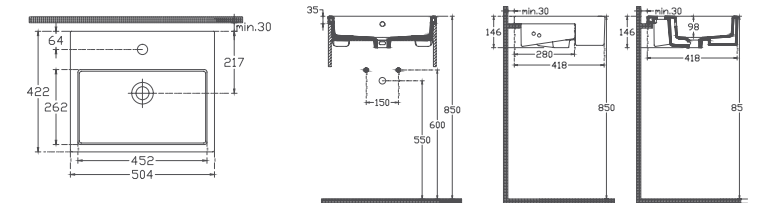

PURITA Semi Recessed Washbasin, 20"

10PL52050 Countertop Washbasin

1. **Features**
   20" W x 17" D
   504 x 422 mm
   · With Tap Hole
   · With Overflow Hole
   · Suitable for Furniture
   · Mounting Kit Not Included