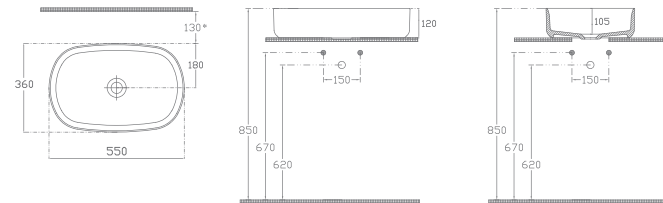

INFINITY Countertop Washbasin, 22"

1. **Features**
   22" W x 14" D
   550 x 360 mm
   · Without Tap Hole
   · Without Overflow Hole
   · Sharp&Slim