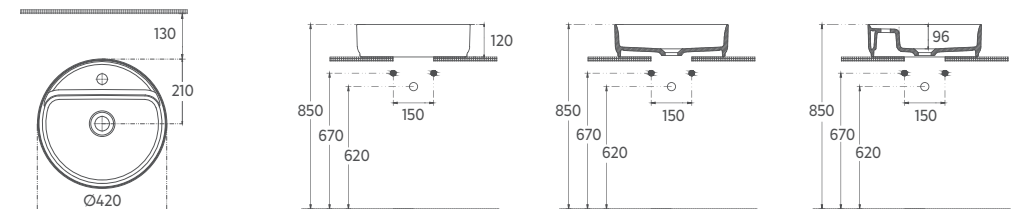

10NF65042-2Z

INFINITY Countertop Washbasin 17'', ISVEA Blue

- Features
- Ø 17''
  - Ø 420 mm
  - With Tap Hole
  - Without Overflow Hole
  - Sharp&Slim

INFINITY Washbasin 17'',  
Technical Drawing

10NF65036-2S