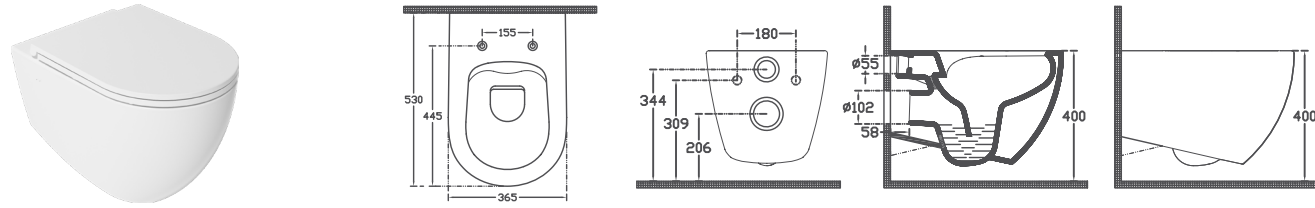

INFINITY

INFINITY CleaRim Plus Wall Hung WC

10NF02001	CleaRim Plus Wall Hung WC
40KF02001-S	F50 WC Seat (Soft-Close / Quick Release)
Wall Hung WC + F50 WC Seat	

Features

- SmartFix Plus
- Mounting Kit Included
- Concealed Cistern Should Be Adjusted To 4L
- WC Seat (Soft-Close, Quick Release) Must Be Ordered Separately