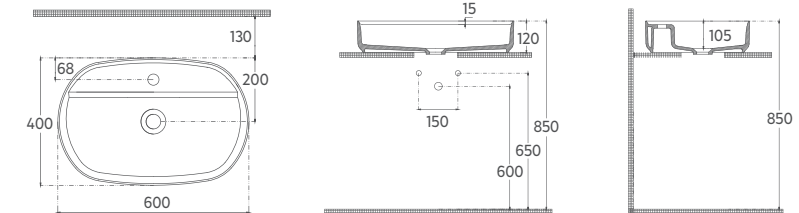

10NF65060-2K

INFINITY Countertop Washbasin 24", Ivory

1. **Features**
2. 24" W x 16" D
   - 600 x 400 mm
   - With Tap Hole
   - Without Overflow Hole
   - Sharp&Slim

10NF65060-2H

INFINITY Countertop Washbasin 24", Taupe

1. **Features**
2. 24" W x 16" D
   - 600 x 400 mm
   - With Tap Hole
   - Without Overflow Hole
   - Sharp&Slim

10NF65060-2C

INFINITY Countertop Washbasin 24", Anthracite

1. **Features**
2. 24" W x 16" D
   - 600 x 400 mm
   - With Tap Hole
   - Without Overflow Hole
   - Sharp&Slim

10NF65060-2N

INFINITY Countertop Washbasin 24", Black

1. **Features**
2. 24" W x 16" D
   - 600 x 400 mm
   - With Tap Hole
   - Without Overflow Hole
   - Sharp&Slim

10NF65060-2S

INFINITY Countertop Washbasin 24", Salmon

1. **Features**
2. 24" W x 16" D
   - 600 x 400 mm
   - With Tap Hole
   - Without Overflow Hole
   - Sharp&Slim

10NF65060-2T

INFINITY Countertop Washbasin 24", Mint

1. **Features**
2. 24" W x 16" D
   - 600 x 400 mm
   - With Tap Hole
   - Without Overflow Hole
   - Sharp&Slim

10NF65060-2R

INFINITY Countertop Washbasin 24", Maroon Red

1. **Features**
2. 24" W x 16" D
   - 600 x 400 mm
   - With Tap Hole
   - Without Overflow Hole
   - Sharp&Slim

10NF65060-2P

INFINITY Countertop Washbasin 24", Petrol Green

1. **Features**
2. 24" W x 16" D
   - 600 x 400 mm
   - With Tap Hole
   - Without Overflow Hole
   - Sharp&Slim

10NF65060-2Z

INFINITY Countertop Washbasin 24", ISVEA Blue

1. **Features**
2. 24" W x 16" D
   - 600 x 400 mm
   - With Tap Hole
   - Without Overflow Hole
   - Sharp&Slim

**INFINITY Washbasin 24",
Technical Drawing**