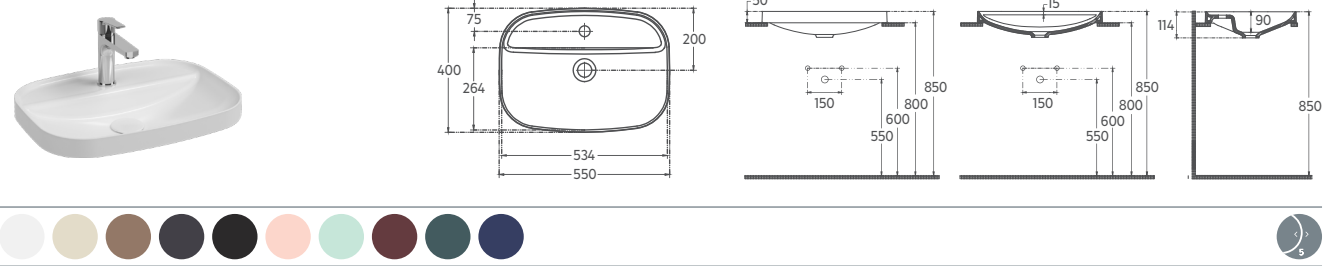

INFINITY Inset Washbasin, 22"

10NF50055 Inset Washbasin

1. **Features**
   22" W x 16" D
   550 x 400 mm
   • Without Tap Hole
   • Without Overflow Hole
   • Suitable With Furniture
   • Sharp&Slim