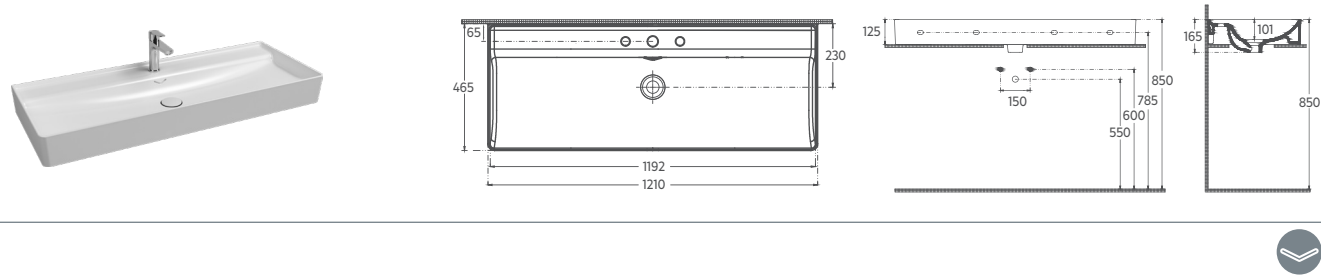

VEA Countertop Washbasin, 48"

10VAS5120 Countertop Washbasin

1. **Features**
   48" W x 18" D
   1210 x 465 mm
   · With Tap Hole
   · V Shaped Overflow Hole
   · Suitable for Furniture & Wall Use
   · Pop-up Included