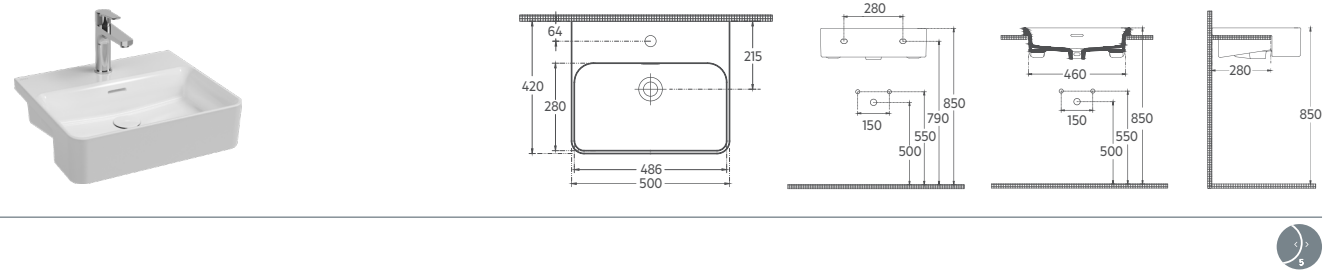

INFINITY Semi-Recessed Countertop Washbasin, 20"

10NF52050 Semi-Recessed Countertop Washbasin

1. **Features**
   20" W x 17" D
   500 x 420 mm
   • With Tap Hole
   • With Overflow Hole
   • Suitable With Furniture
   • Sharp&Slim