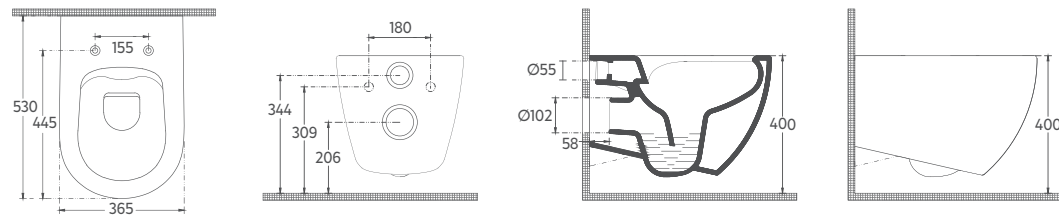

COLORISVEA

PALETTE BY W.A.U

INFINITY CleaRim Plus Wall Hung WC Petrol Green

Features

- Mounting Kit Included
- SmartFix Plus WC Seat Must Be Ordered Separately
- Suitable for Concealed Cistern
- The Inner Surface Is Also Colored
- WC Seat (Soft-Close / Quick Release)

10NF02001-2P
40KF0545I-S

CleaRim Plus Wall Hung WC
F50 WC Seat Petrol Green
Wall Hung WC + WC Seat

INFINITY CleaRim Plus Wall Hung WC ISVEA Blue

Features

- Mounting Kit Included
- SmartFix Plus WC Seat Must Be Ordered Separately
- Suitable for Concealed Cistern
- The Inner Surface Is Also Colored
- WC Seat (Soft-Close / Quick Release)

10NF02001-2Z
40KF0544I-S

CleaRim Plus Wall Hung WC
F50 WC Seat ISVEA Blue
Wall Hung WC + WC Seat

INFINITY Wall Hung WC, Technical Drawing

SANITARY WARE WALL HUNG WCs