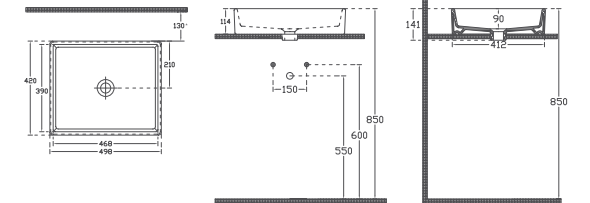

PURITA Countertop Washbasin, 20"

10PL66050 Countertop Washbasin

1. **Features**
   20" W x 17" D
   498 x 420 mm
   · Without Tap Hole
   · Without Overflow Hole
   · Suitable for Furniture
   · Mounting Kit Not Included