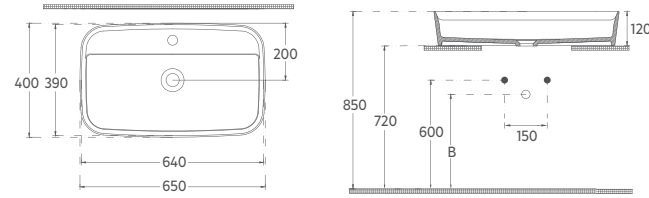

PEAK

NEW

PEAK Countertop Washbasin, 26"

10PE65065 Countertop Washbasin

1. **Features**
   26" W x 16" D
   650 x 400 mm
2. With Tap Hole
   - Without Overflow Hole
   - Sharp&Slim