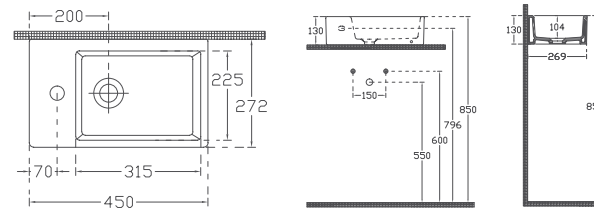

PURITA

PURITA Compacto Washbasin, 18"W x 11"D

10PL50045 Compacto Washbasin

1. **Features**
   18" W x 11" D
   450 x 272 mm
2. With Tap Hole
   - With Overflow Hole
   - Suitable for Furniture
   - Mounting Kit Not Included