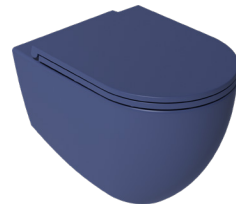

COLORISVEA

PALETTE BY W.A.U

INFINITY CleaRim Plus Wall Hung WC Petrol Green

Features

- Mounting Kit Included
- SmartFix Plus WC Seat Must Be Ordered Separately
- Suitable for Concealed Cistern
- The Inner Surface Is Also Colored
- WC Seat (Soft-Close / Quick Release)

10NF02001-2P
40KF0545I-S

CleaRim Plus Wall Hung WC
F50 WC Seat Petrol Green
Wall Hung WC + WC Seat

INFINITY CleaRim Plus Wall Hung WC ISVEA Blue

Features

- Mounting Kit Included
- SmartFix Plus WC Seat Must Be Ordered Separately
- Suitable for Concealed Cistern
- The Inner Surface Is Also Colored
- WC Seat (Soft-Close / Quick Release)

10NF02001-2Z
40KF0544I-S

CleaRim Plus Wall Hung WC
F50 WC Seat ISVEA Blue
Wall Hung WC + WC Seat

INFINITY Wall Hung WC, Technical Drawing

SANITARY WARE WALL HUNG WCs