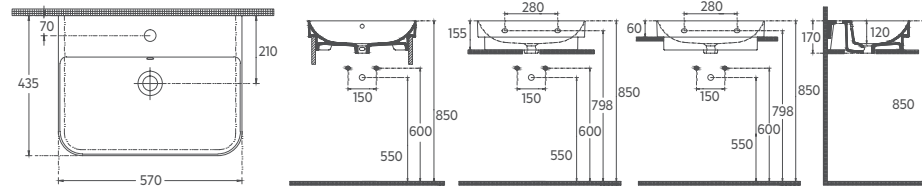

SOTT'AQUA

SOTT'AQUA Inset Washbasin, 57 cm

10SQ50057 Inset Washbasin

1. **Features**
   570 x 435 mm
   · With Tap Hole
   · With Overflow Hole
   · Sharp&Slim
   · Suitable for Furniture & Wall Use