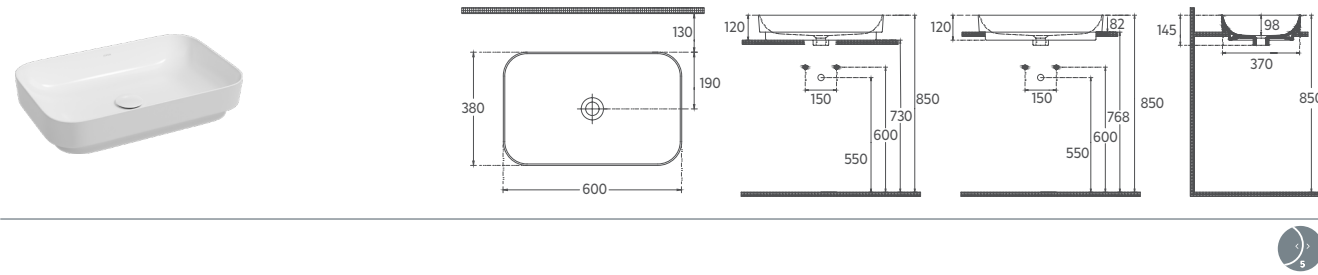

SOTT'AQUA

SOTT'AQUA Countertop Washbasin, 24"

10SQ50060 Countertop Washbasin

1. **Features**
   600 x 380 mm
   · Without Tap Hole
   · Without Overflow Hole
   · Suitable for Furniture Use
   · Sharp&Slim