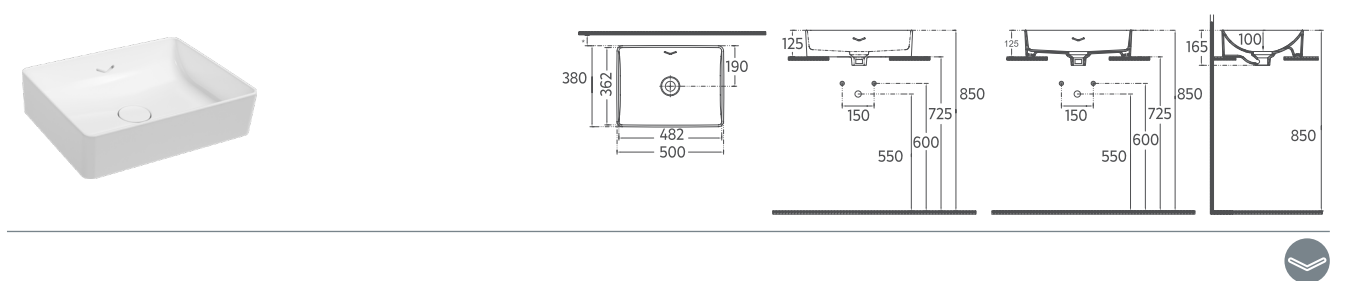

VEA Countertop Washbasin, 20"

10VAS6050 Countertop Washbasin

1. **Features**
   20" W x 15" D
   500 x 380 mm
   · Without Tap Hole
   · V Shaped Overflow Hole
   · Suitable for Furniture Use
   · Pop-up Included