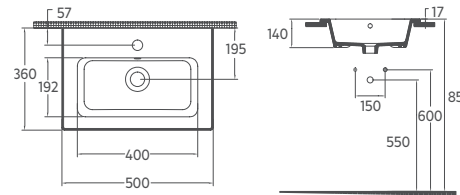

SISTEMA^T Compacto Washbasin, 16"W x 15" D

10SL50050 Compacto Washbasin

1. **Features**
   16" W x 15" D
   400 x 360 mm
2. With Tap Hole
   - With Overflow Hole
   - Mounting Kit Not Included
   - Suitable for Furniture & Wall Use