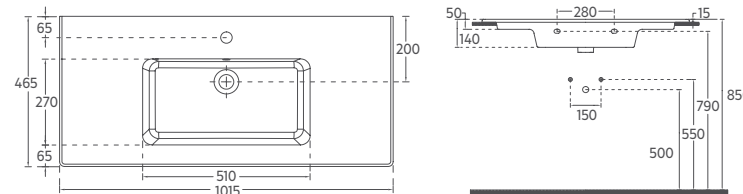

SISTEMA^T Flat Washbasin, 40"

10SL50101 Flat Washbasin

1. **Features**
   40" W x 18" D
   1015 x 465 mm
2. With Tap Hole
   - With Overflow Hole
   - Mounting Kit Not Included
   - Suitable for Furniture & Wall Use