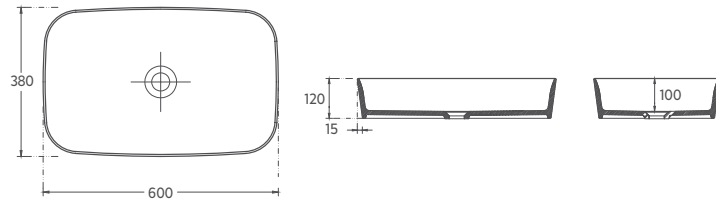

PEAK Countertop Washbasin, 24"

10PE67060 Countertop Washbasin

1. **Features**
   24" W x 15" D
   600 x 380 mm
2. Without Tap Hole
   - Without Overflow Hole
   - Sharp&Slim