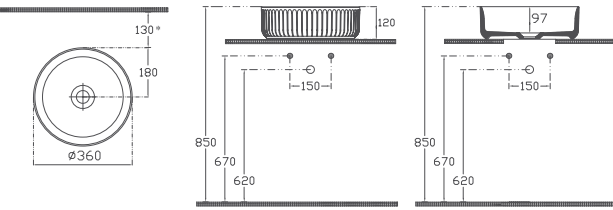

Artisan Edition

NEW

ION Countertop Washbasin, 14"

10NF66036 Countertop Washbasin

1. **Features**
2. Ø 14"
   - Ø 360 mm
   - Without Tap Hole
   - Without Overflow Hole
   - Suitable for Furniture Use
   - Sharp&Slim

SANITARY WARE COUNTERTOP WASHBASINS