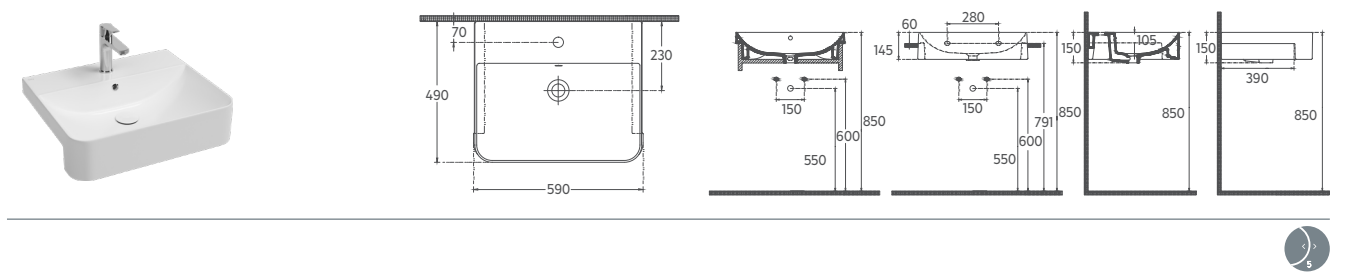

SOTT'AQUA Semi-Recessed Countertop Washbasin, 59 cm

10SQ51058 Semi-Recessed Countertop Washbasin

1. **Features**
   590 x 490 mm
   · With Tap Hole
   · With Overflow Hole
   · Sharp&Slim
   · Suitable for Furniture & Wall Use
   · Suitable for Counter Use