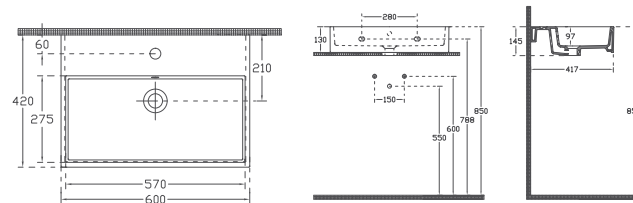

PURITA Countertop Washbasin, 24"

10PL50060 Countertop Washbasin

1. **Features**
   24" W x 17" D
   600 x 420 mm
   · With Tap Hole
   · With Overflow Hole
   · Suitable for Furniture & Wall Use
   · Mounting Kit Not Included