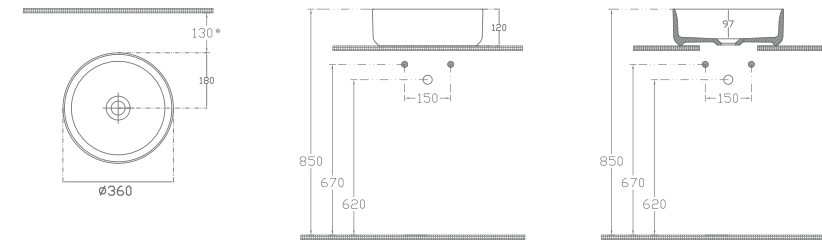

# COLORISVEA

NEW

SANITARY WARE INSET WASHBASIN

10NF50055-2L

**INFINITY Inset Washbasin 22", Matte White**

- Features**
- 22" W x 16" D
  - 550 x 400 mm
  - With Tap Hole
  - Without Overflow Hole
  - Sharp&Slim
  - Suitable With Furniture