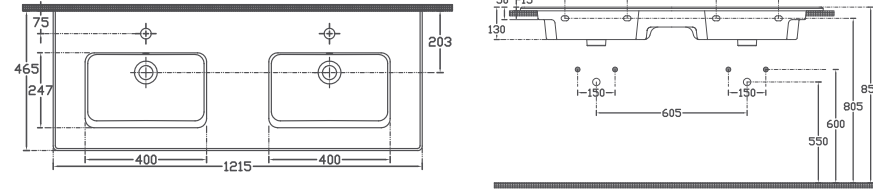

SISTEMA^T

SISTEMA^T Flat Washbasin, 48"

10SL50121 Flat Washbasin

1. **Features**
   48" W x 18" D
   1215 x 465 mm
2. With Tap Hole
   - With Overflow Hole
   - Mounting Kit Not Included
   - Suitable for Furniture & Wall Use