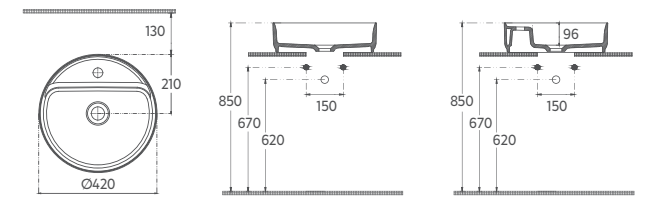

INFINITY Countertop Washbasin, 17"

1. **Features**
   Ø 17"
   Ø 420 mm
   · With Tap Hole
   · Without Overflow Hole
   · Sharp&Slim