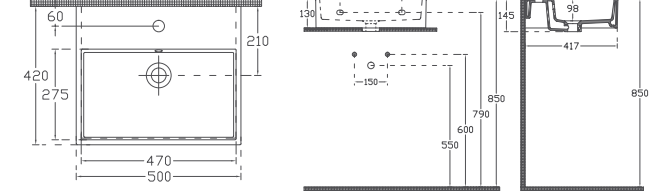

PURITA Countertop Washbasin, 20"

10PL50050 Countertop Washbasin

1. **Features**
   20" W x 17" D
   500 x 420 mm
   · With Tap Hole
   · With Overflow Hole
   · Suitable for Furniture & Wall Use
   · Mounting Kit Not Included