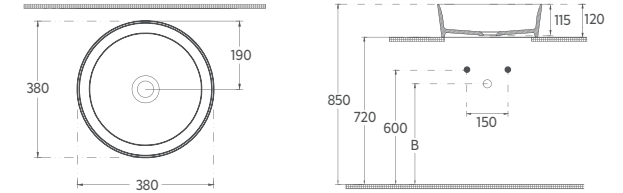

PEAK Countertop Washbasin, 15"

10PE65038 Countertop Washbasin

1. **Features**
   Ø 15"
   Ø 380 mm
2. Without Tap Hole
   - Without Overflow Hole
   - Sharp&Slim

SANITARY WARE COUNTERTOP WASHBASINS