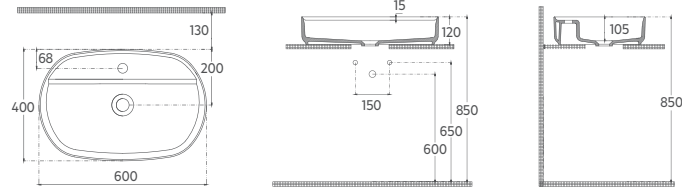

INFINITY Countertop Washbasin, 24"

1. **Features**
   24" W x 16" D
   600 x 400 mm
   · With Tap Hole
   · Without Overflow Hole
   · Sharp&Slim