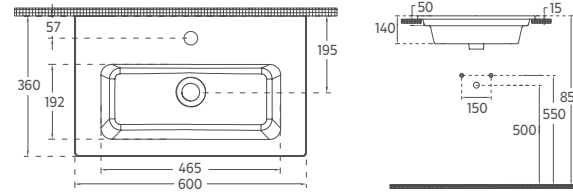

SISTEMA^T

SISTEMA^T Compacto Washbasin, 20"W x 15" D

10SL50060 Compacto Washbasin

1. **Features**
   20" W x 15" D
   500 x 360 mm
2. With Tap Hole
   - With Overflow Hole
   - Mounting Kit Not Included
   - Suitable for Furniture & Wall Use