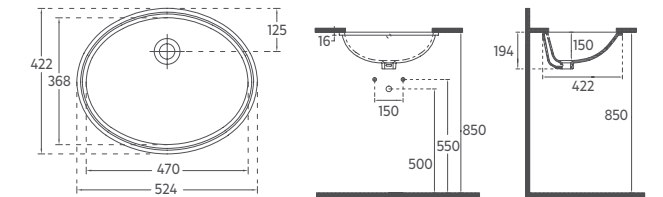

SOLUZIONE Undercounter Washbasin, 20"

10AR77051 Undercounter Washbasin

1. **Features**
   21" W x 17" D
   524 x 422 mm
2. Without Tap Hole
   - With Tap Hole
   - Mounting Kit Not Included
   - Suitable for Furniture Use