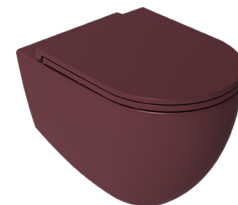

INFINITY CleaRim Plus Wall Hung WC Maroon Red

Features

- Mounting Kit Included
- SmartFix Plus WC Seat Must Be Ordered Separately
- Suitable for Concealed Cistern
- The Inner Surface Is Also Colored
- WC Seat (Soft-Close / Quick Release)

10NF02001-2R
40KF05431-S

CleaRim Plus Wall Hung WC
F50 WC Seat Maroon Red
Wall Hung WC + WC Seat