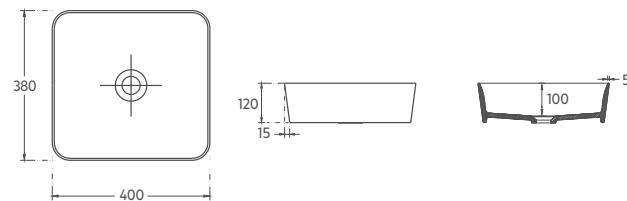

PEAK Countertop Washbasin, 16"

10PE65040 Countertop Washbasin

1. **Features**
   16" W x 15" D
   400 x 380 mm
2. Without Tap Hole
   - Without Overflow Hole
   - Sharp&Slim