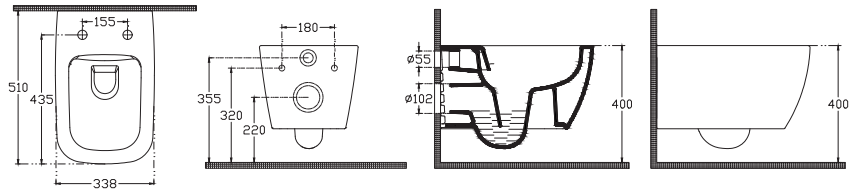

Artisan Edition

VEA RimLess Wall Hung WC