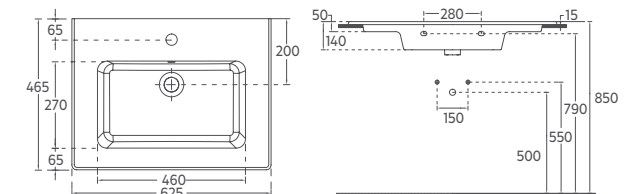

SISTEMA^T Flat Washbasin, 24"

10SL50061 Flat Washbasin

1. **Features**
   24" W x 18" D
   625 x 465 mm
2. With Tap Hole
   - With Overflow Hole
   - Mounting Kit Not Included
   - Suitable for Furniture & Wall Use