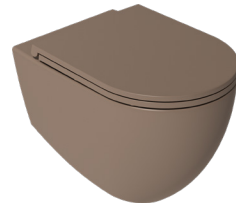

INFINITY CleaRim Plus Wall Hung WC Taupe

Features

- Mounting Kit Included
- SmartFix Plus WC Seat Must Be Ordered Separately
- Suitable for Concealed Cistern
- The Inner Surface Is Also Colored
- WC Seat (Soft-Close / Quick Release)

10NF02001-2H
40KF05311-S

CleaRim Plus Wall Hung WC
F50 WC Seat Taupe
Wall Hung WC + WC Seat