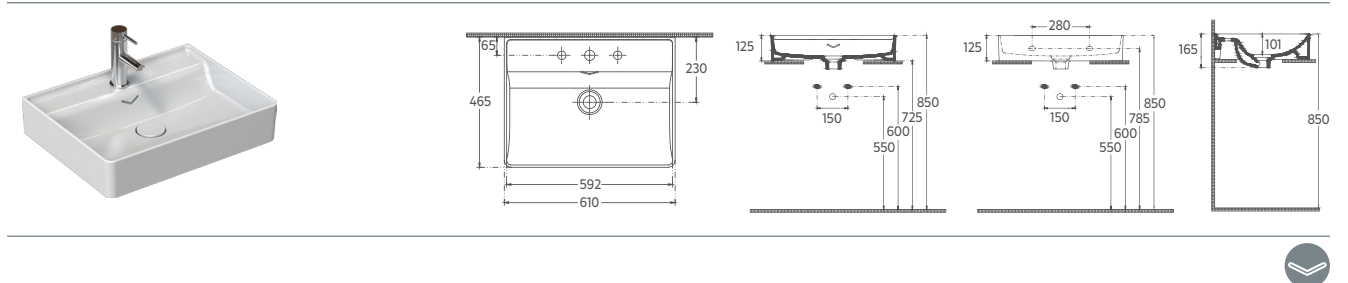

VEA Countertop Washbasin, 24"

10VAS5061 Countertop Washbasin

1. **Features**
   24" W x 18" D
   610 x 465 mm
   · With Tap Hole
   · V Shaped Overflow Hole
   · Suitable for Furniture & Wall Use
   · Pop-up Included