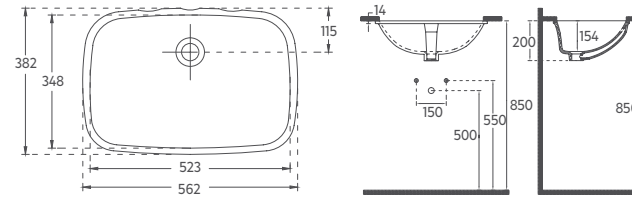

SOLUZIONE

SOLUZIONE Undercounter Washbasin, 22"

10SZ77056 Undercounter Washbasin

1. **Features**
   22" W x 15" D
   562 x 382 mm
2. Without Tap Hole
   - With Tap Hole
   - Mounting Kit Not Included
   - Suitable for Furniture Use