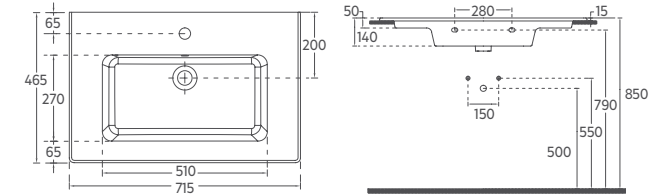

SISTEMA^T Flat Washbasin, 28"

10SL50071 Flat Washbasin

1. **Features**
   28" W x 18" D
   715 x 465 mm
2. With Tap Hole
   - With Overflow Hole
   - Mounting Kit Not Included
   - Suitable for Furniture & Wall Use