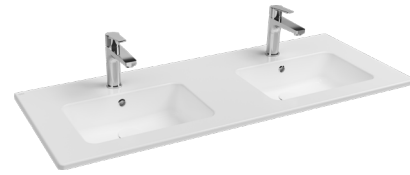

SISTEMA^T

SISTEMA^T Flat Washbasin, 48"

10SL50121 Flat Washbasin

1. **Features**
   48" W x 18" D
   1215 x 465 mm
2. With Tap Hole
   - With Overflow Hole
   - Mounting Kit Not Included
   - Suitable for Furniture & Wall Use