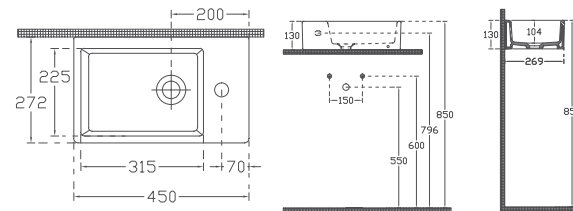

PURITA Compacto Washbasin, 18"W x 11"D

10PL51045 Compacto Washbasin

1. **Features**
   18" W x 11" D
   450 x 272 mm
2. With Tap Hole
   - With Overflow Hole
   - Suitable for Furniture
   - Mounting Kit Not Included