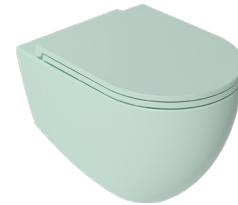

INFINITY CleaRim Plus Wall Hung WC Mint

Features

- Mounting Kit Included
- SmartFix Plus WC Seat Must Be Ordered Separately
- Suitable for Concealed Cistern
- The Inner Surface Is Also Colored
- WC Seat (Soft-Close / Quick Release)

10NF02001-2T
40KF05421-S

CleaRim Plus Wall Hung WC
F50 WC Seat Mint
Wall Hung WC + WC Seat