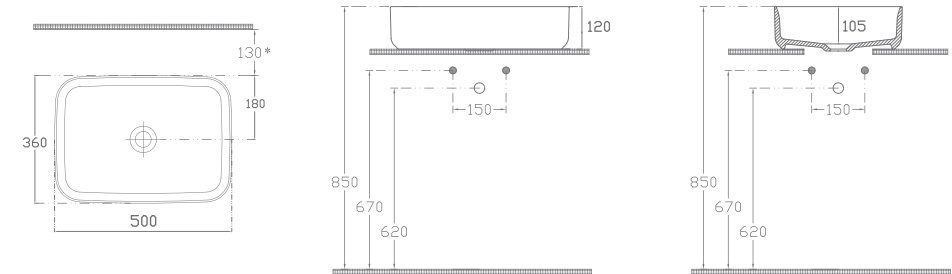

10NF65050-2K

INFINITY Countertop Washbasin 20", Ivory

1. **Features**
2. 20" W x 15" D
   - 500 x 360 mm
   - Without Tap Hole
   - Without Overflow Hole
   - Sharp&Slim

10NF65050-2H

INFINITY Countertop Washbasin 20", Taupe

1. **Features**
2. 20" W x 15" D
   - 500 x 360 mm
   - Without Tap Hole
   - Without Overflow Hole
   - Sharp&Slim

10NF65050-2C

INFINITY Countertop Washbasin 20", Anthracite

1. **Features**
2. 20" W x 15" D
   - 500 x 360 mm
   - Without Tap Hole
   - Without Overflow Hole
   - Sharp&Slim

10NF65050-2N

INFINITY Countertop Washbasin 20", Black

1. **Features**
2. 20" W x 15" D
   - 500 x 360 mm
   - Without Tap Hole
   - Without Overflow Hole
   - Sharp&Slim

10NF65050-2S

INFINITY Countertop Washbasin 20", Salmon

1. **Features**
2. 20" W x 15" D
   - 500 x 360 mm
   - Without Tap Hole
   - Without Overflow Hole
   - Sharp&Slim

10NF65050-2T

INFINITY Countertop Washbasin 20", Mint

1. **Features**
2. 20" W x 15" D
   - 500 x 360 mm
   - Without Tap Hole
   - Without Overflow Hole
   - Sharp&Slim

10NF65050-2R

INFINITY Countertop Washbasin 20", Maroon Red

1. **Features**
2. 20" W x 15" D
   - 500 x 360 mm
   - Without Tap Hole
   - Without Overflow Hole
   - Sharp&Slim

10NF65050-2P

INFINITY Countertop Washbasin 20", Petrol Green

1. **Features**
2. 20" W x 15" D
   - 500 x 360 mm
   - Without Tap Hole
   - Without Overflow Hole
   - Sharp&Slim

10NF65050-2Z

INFINITY Countertop Washbasin 20", ISVEA Blue

1. **Features**
2. 20" W x 15" D
   - 500 x 360 mm
   - Without Tap Hole
   - Without Overflow Hole
   - Sharp&Slim

INFINITY Washbasin 20",
Technical Drawing