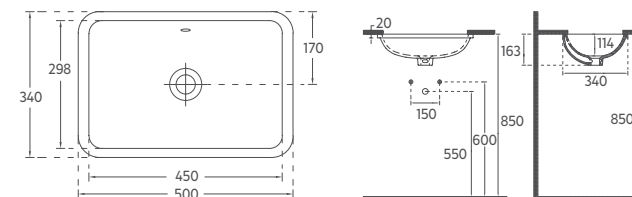

SOLUZIONE Undercounter Washbasin, 20"

10PL77045 Undercounter Washbasin

1. **Features**
   20" W x 14" D
   500 x 340 mm
2. Without Tap Hole
   - With Tap Hole
   - Mounting Kit Not Included
   - Suitable for Furniture Use