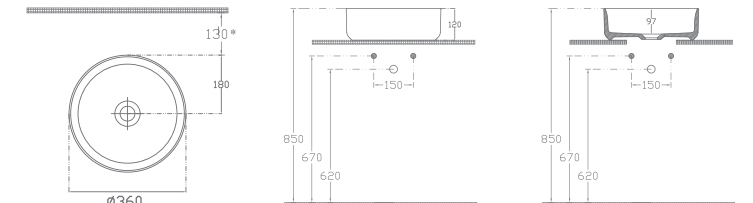

Countertop Washbasin, 36cm

1. **Features**
   Ø 14"
   Ø 360 mm
   · Without Tap Hole
   · Without Overflow Hole
   · Sharp&Slim