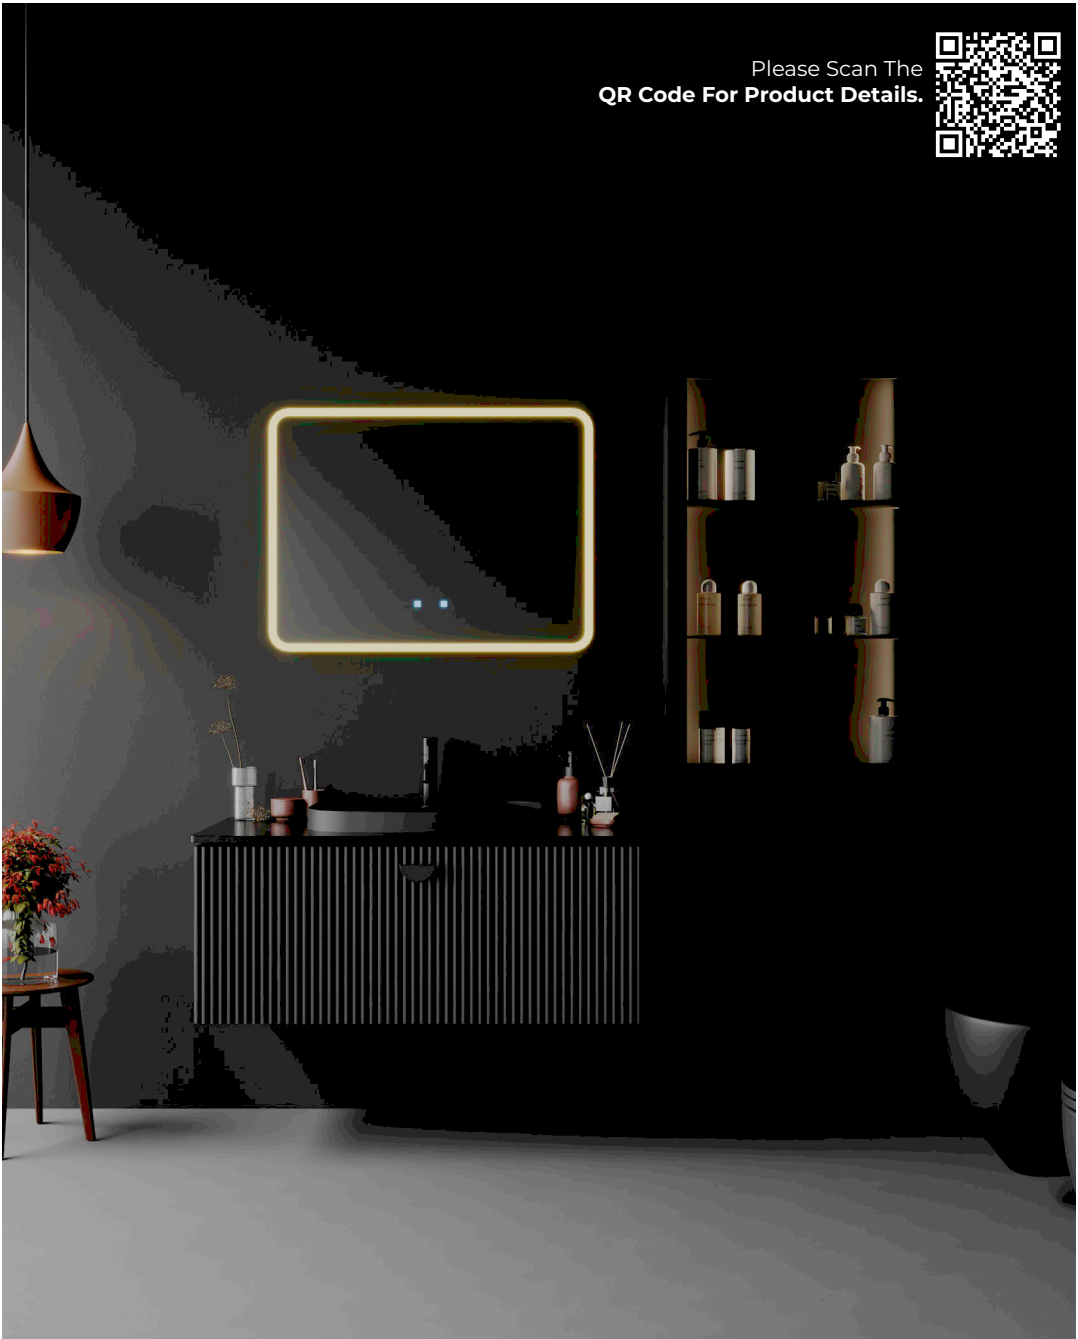

Puno Art
Artisan Editon

Infinity Mono

Artisan Editon

Please Scan The
QR Code For Product Details.

Please Scan The
QR Code For Product Details.

Infinity Art
Artisan Editon

Gloria

Disegno Collection