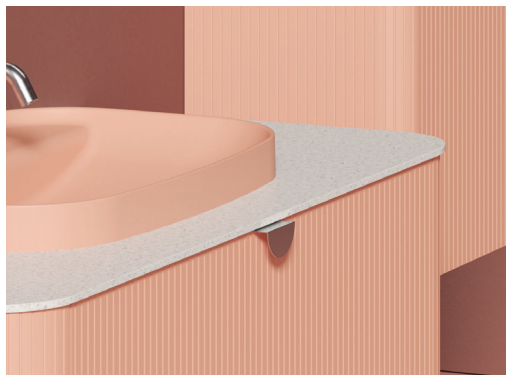

Precise 3D Adjustment

Vertical: + 8 mm

Depth: maks. 25 mm

Lateral: +- 7,5 mm

*Load capacity 2x45 kg / Piece

Temperature Range

Automatic and Soft Close Awarded Hettich Sensys Hinges

Hettich Sensys hinges, preferred in one of every two cabinets in Germany, provide silent and safe closing with minimal touch, thanks to their automatic and soft-close features from an angle of 35 degrees. They operate in full function in the temperature range of +5°C to +40°C. Hettich Sensys hinges, which have won many awards with their stylish appearance, silent system and durability, come to the fore with the innovative benefit in furniture equipment.