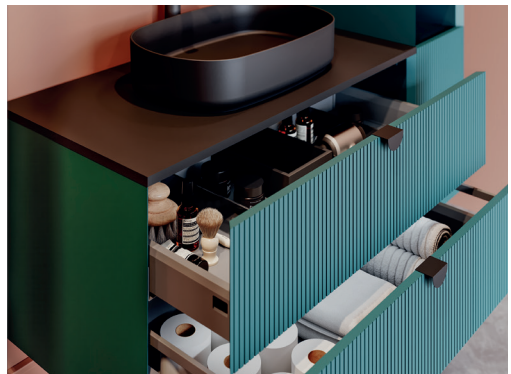

SUPERIOR FEATURES

Washable & Anti-Bacterial Non-Skid Surface

The nonskid surface used in the drawers, besides its stylish appearance, provides an aesthetic and functional solution by ensuring that the objects remain stable in the storage area while opening and closing.

Thanks to its anti-bacterial feature and being removable and washable, it increases the hygiene quality in the bathroom.

Full Extension, Soft Close Hettich-InnoTech Atira Drawer System

The Hettich Atira Double Walled Steel Drawer System offers a stylish look and confidence to its users with its characteristic design and durable structure with a load capacity of 30 kg. Quadro drawer rails and drawers equipped with Silent System provide maximum comfort in the bathroom thanks to their t and soft & silent close features.

Stylish Smoked Glass Separator and Aesthetic Siphon Cover

Smoked glass separator provides aesthetic organization in storage spaces while thanks to the anthracite-colored aesthetic siphon cover, we also prevent the bad view encountered when the drawer is opened.

Durable glass separators with 4mm thickness allow personal care products to be organized and easily accessible in the drawers.