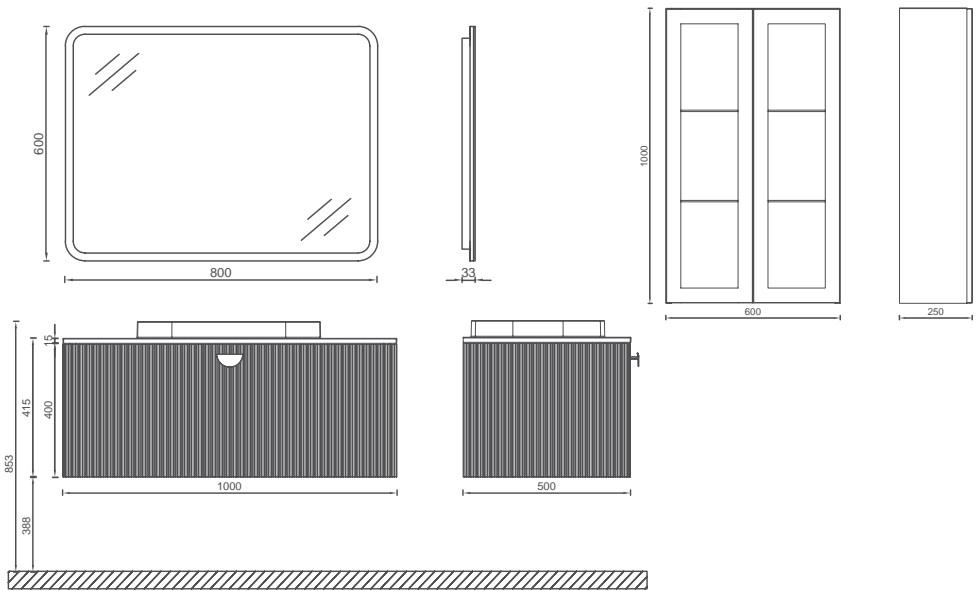

Artisan Edition

INFINITY ART