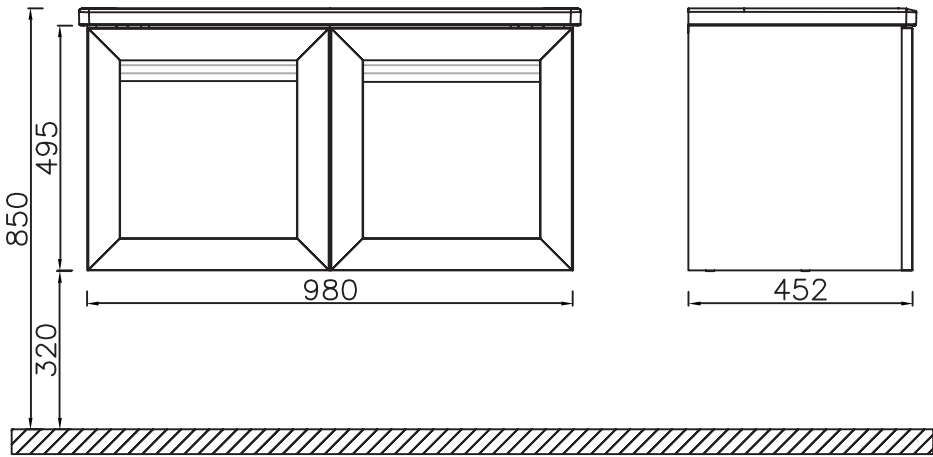

MEZZO
COLLECTIONS

LINARO