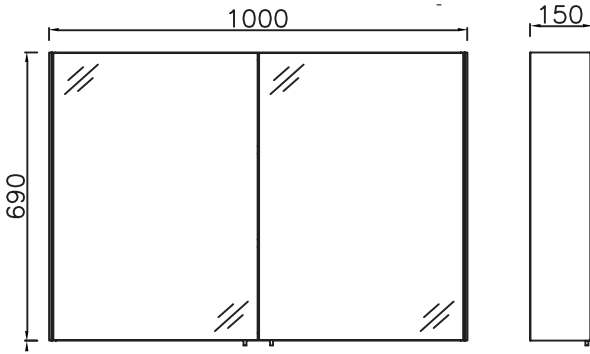

MEZZO
COLLECTIONS

LINARO