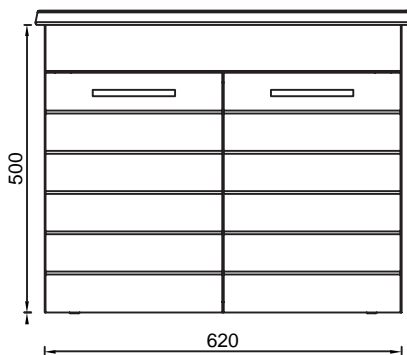

BASIC
Collections

PLATON