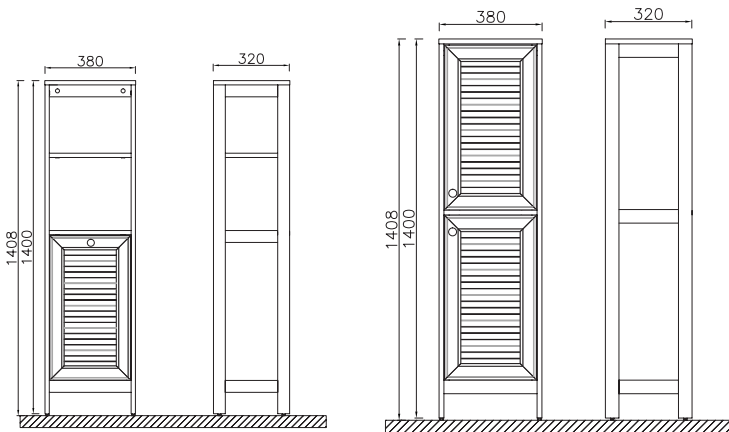

MEZZO
COLLECTIONS

MERGO

163

GUSTO
ITALIANO