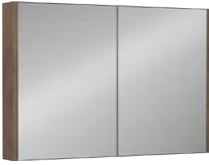

TRIO+ Cabinet Mirror, 100 cm

Features

- **960 x 147 x 650 mm**
- MDF Lam
- Door Soft Close

24TR2565100I

100 cm Cabinet Mirror, Latin Marble

24TR2576100I

100 cm Cabinet Mirror, Retro Bronze

24TR2598100I

100 cm Cabinet Mirror, Retro Silver

24TR2599100I

100 cm Cabinet Mirror, Detroit

FURNITURE COLOR

TRIO+ Cabinet Mirror, 80 cm