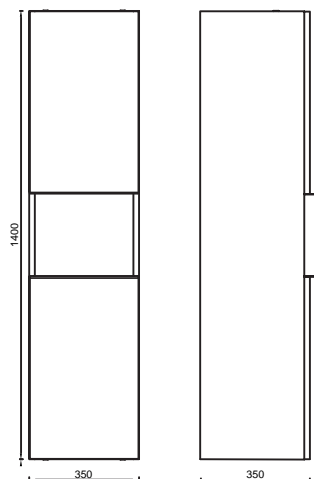

BASIC
Collections

TERNI