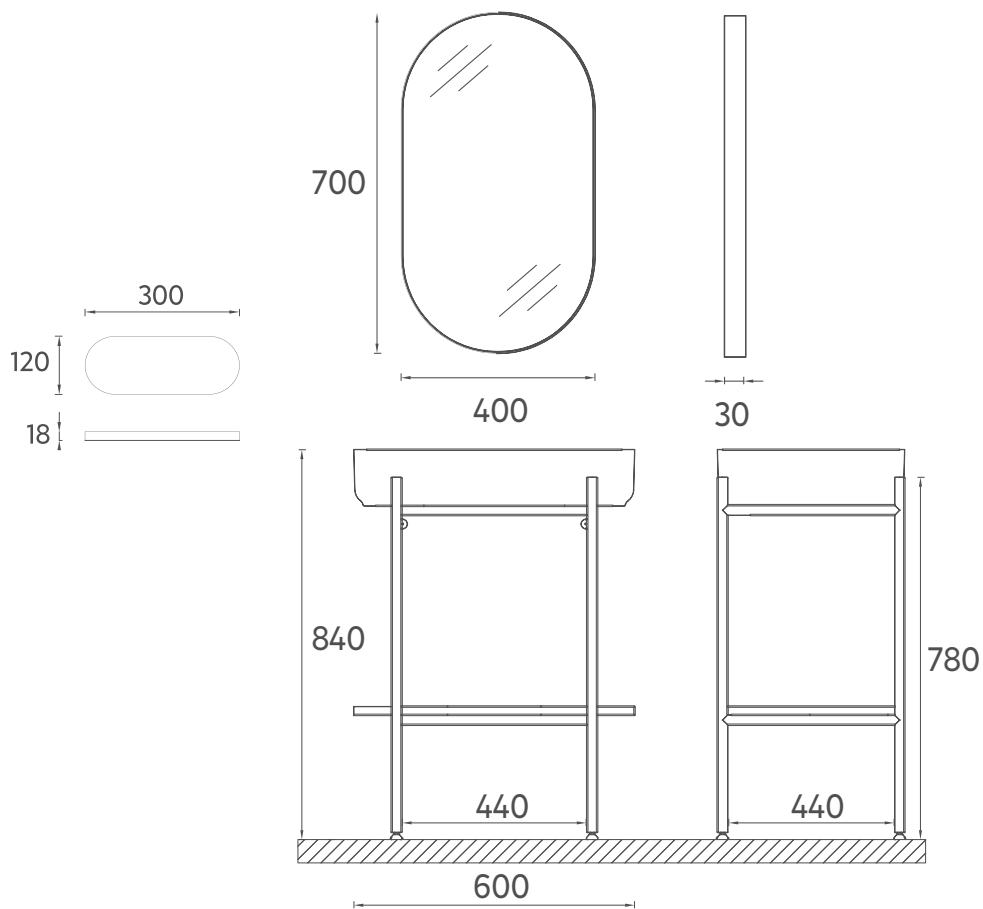

Artisan Edition
PUNO ART