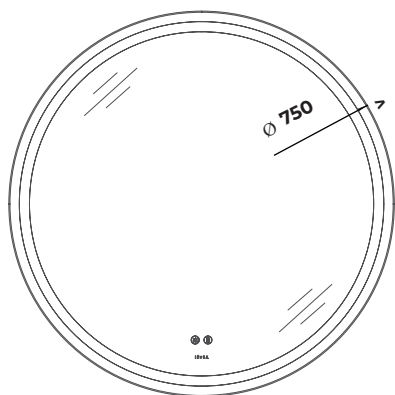

Artisan Edition
OMBRA