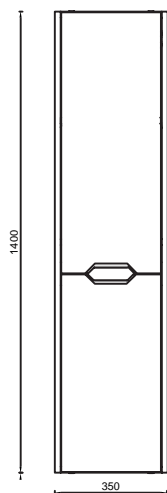

BASIC
Collections

PAVIA