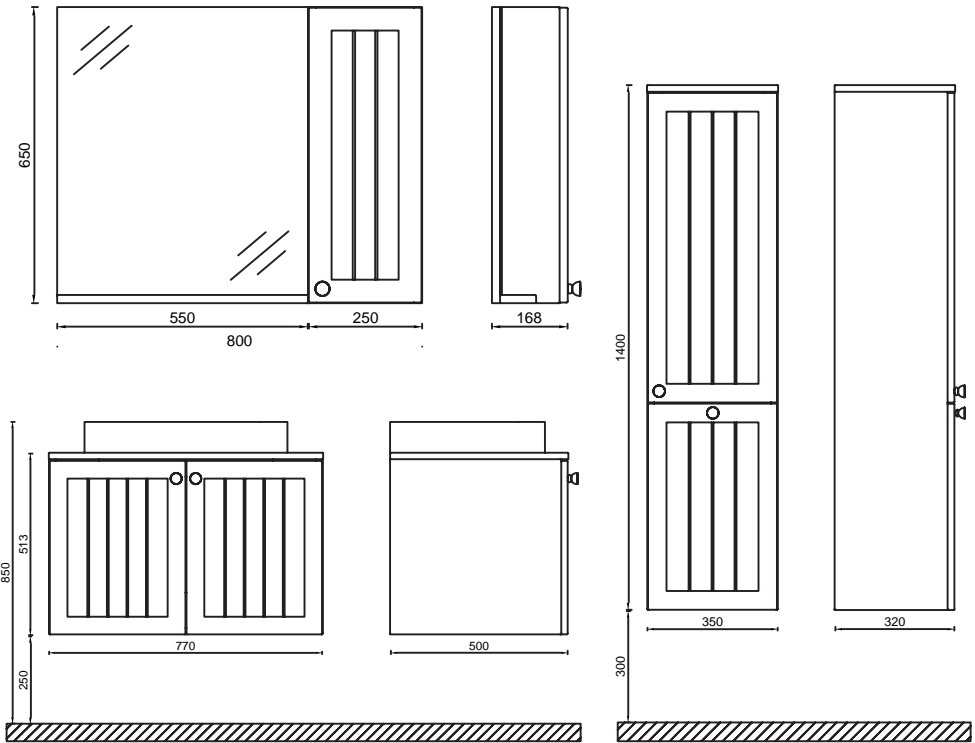

MEZZO
COLLECTIONS
EVA