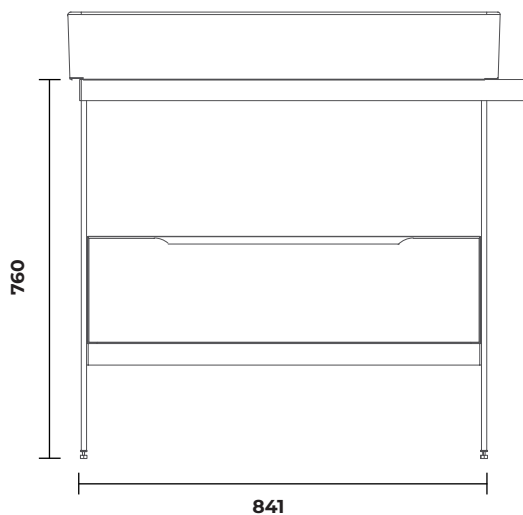

Artisan Edition
OMBRA