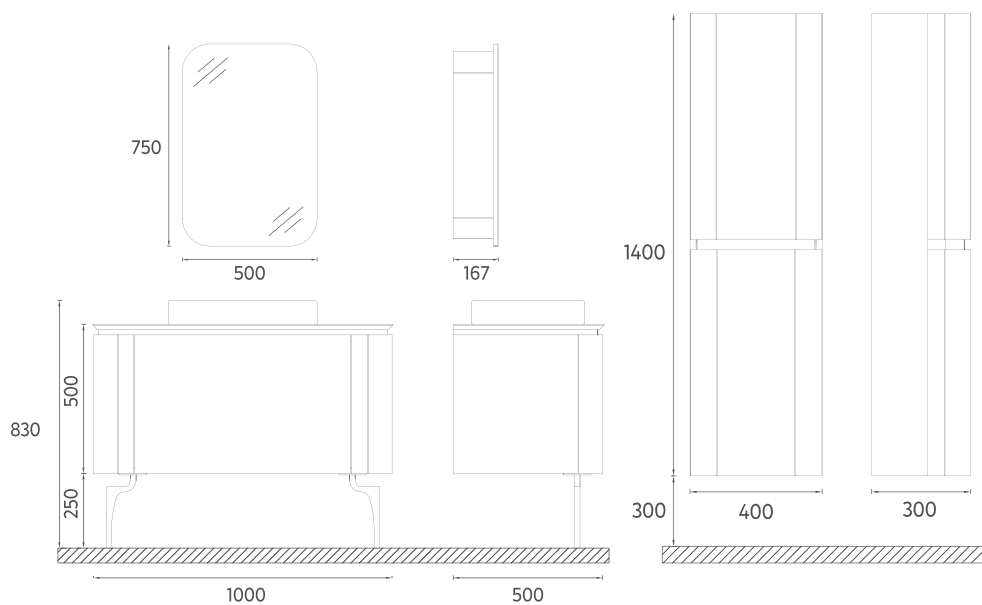

Disegno
Collection

GLORIA