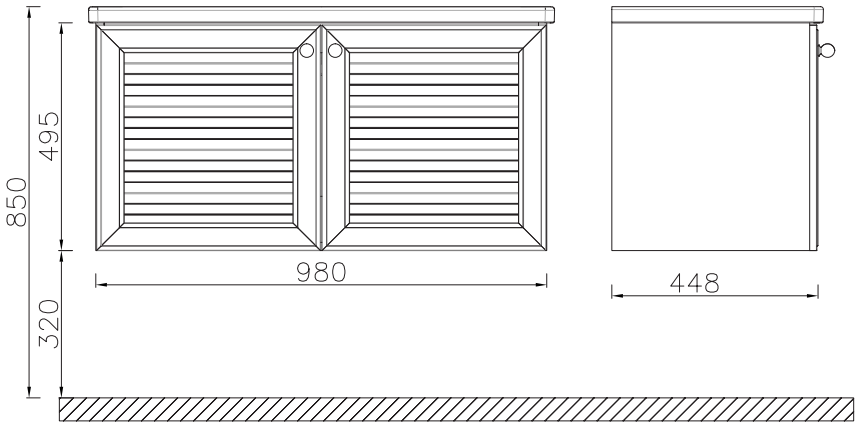

MEZZO
COLLECTIONS

MERGO

163

GUSTO
ITALIANO