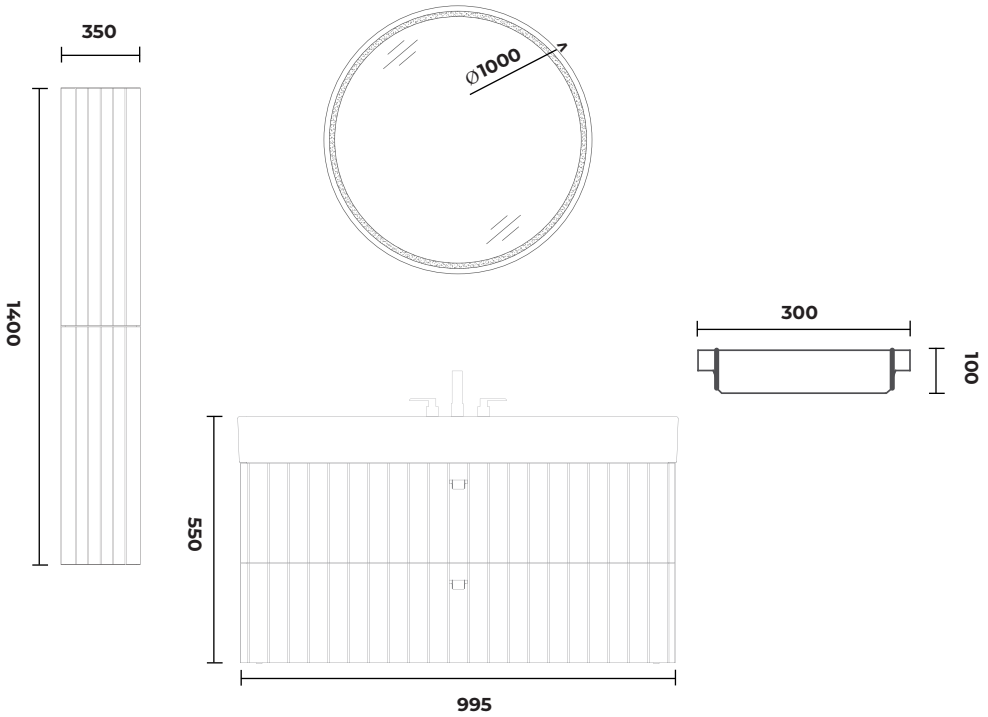

Artisan Edition
VEA