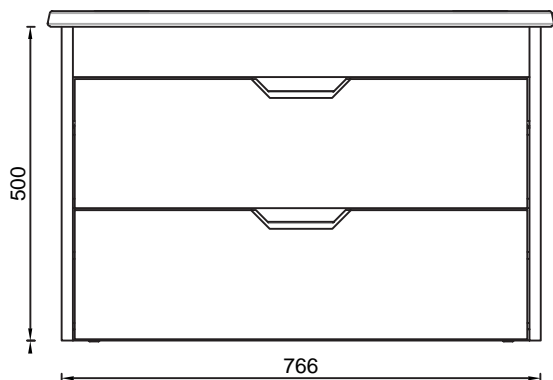

BASIC
Collections

PAVIA