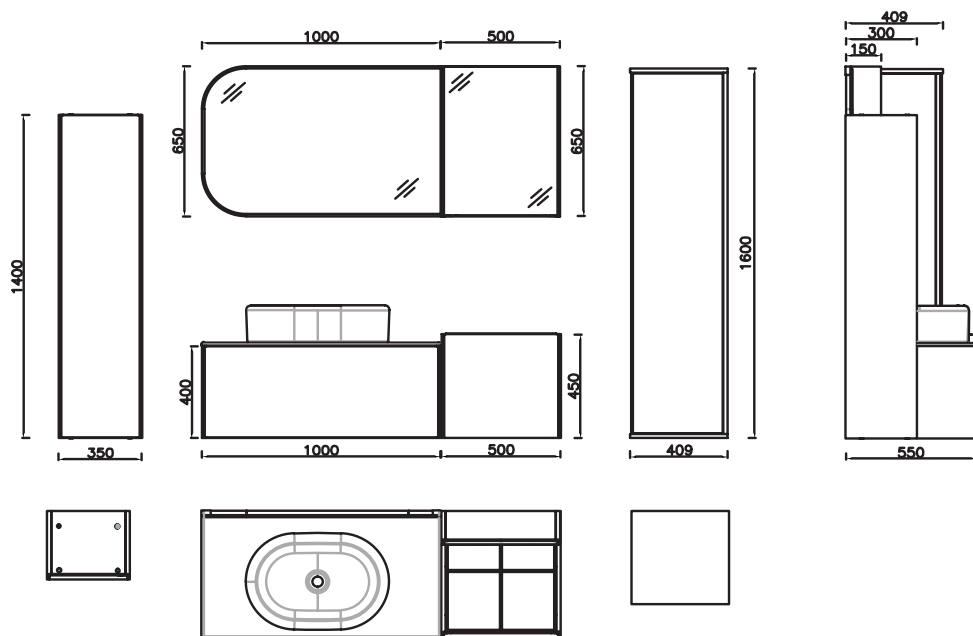

NEW

Artisan Edition CURVO

Features

- **Furniture Body Material** : 18 mm MDFlam Anthracite
- **Lower Cabinet Door Material** : Matt Lake 6013 (Reed Green), Natural Walnut coating
- **Tall Cabinet and Top cabinetDoor Materials** : Matt Lake 6013 (Reed Green), Natural Walnut coating
- **Countertop Material** : Quartz – Spa Black Mirror:100 cm Aluminum Black Profile
- **Top cabinetDoor Material** : Aluminum Black Profile Smoke Reflective Glass (With Handle)
- **Sink** : 10CR66060 – Curvo Countertop Faucet Holeless Matte Black Sink
- **Handle Information** : Handleless (Push-to-Open System)
- **Tall Cabinet Mechanism** : Hettich – FurnSpin
- **Drawer Systems** : Hettich – Avantech You LED Drawer Border and Rail System (Rechargeable LED system)