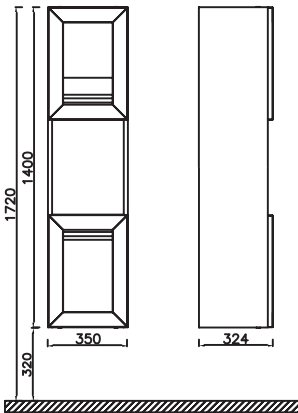

MEZZO
COLLECTIONS

LINARO