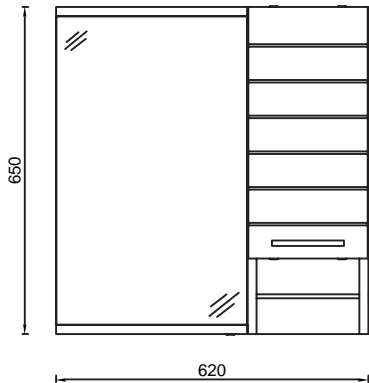

BASIC
Collections

PLATON