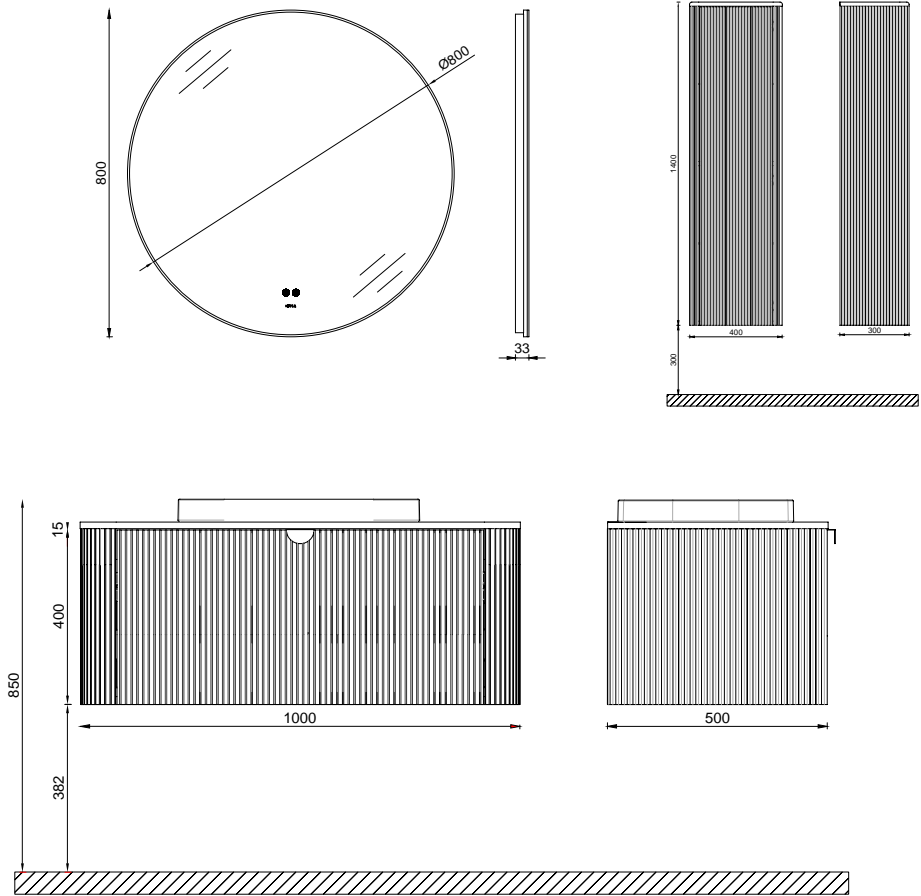

INFINITY RAGGIO