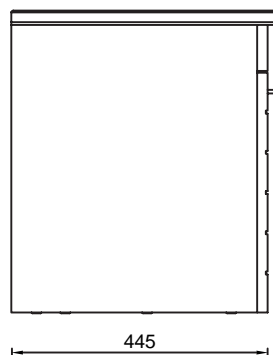

BASIC
Collections

PLATON