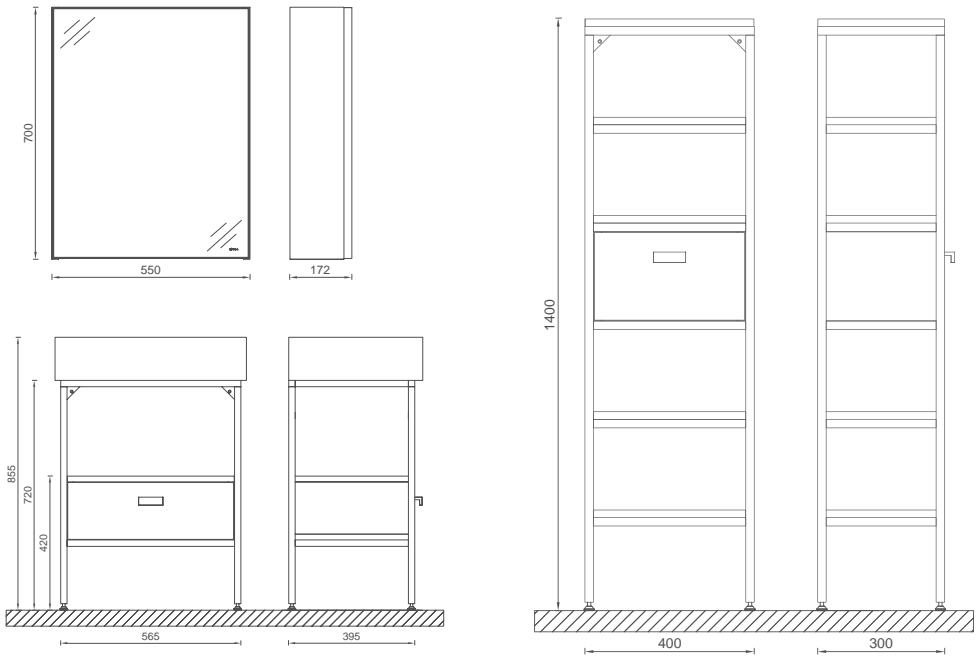

MEZZO
COLLECTIONS

FERMO