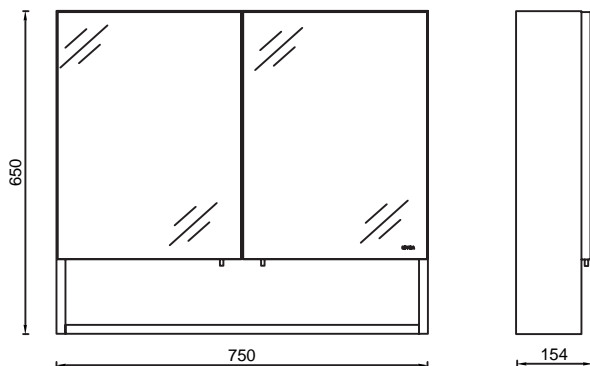

BASIC
Collections

TERNI