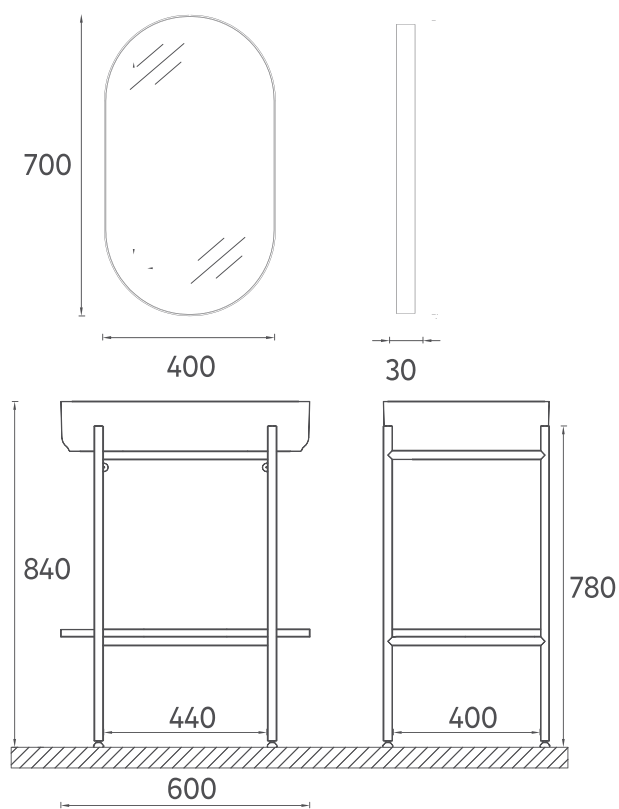

Disegno
Collection

PUNO