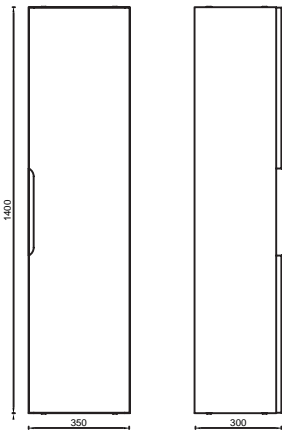

MEZZO
COLLECTIONS

LIV