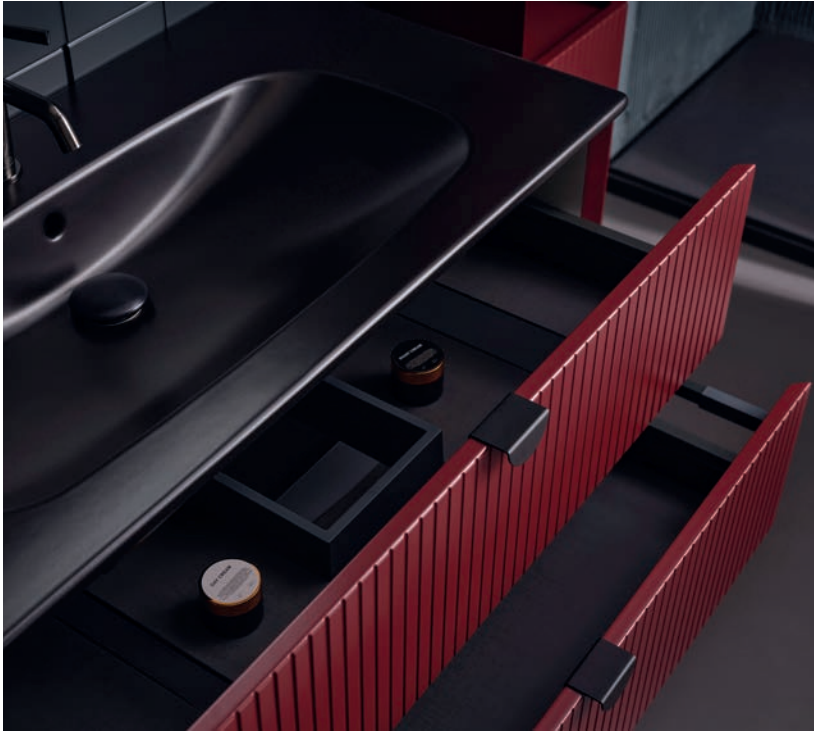

“ INFINITY bathroom furniture bearing signature of Designo, ISVEA's top segment design series, is designed for those who want to make free choices in the bathroom.