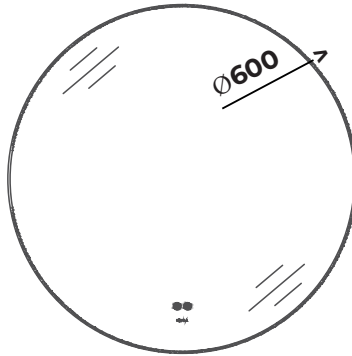

Artisan Edition

INFINITY MONO