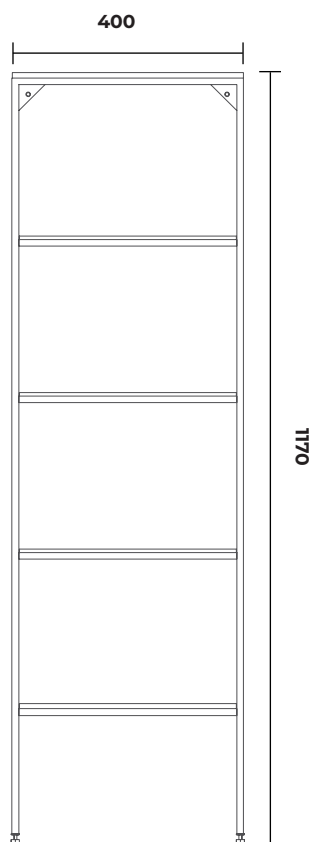

Artisan Edition
OMBRA