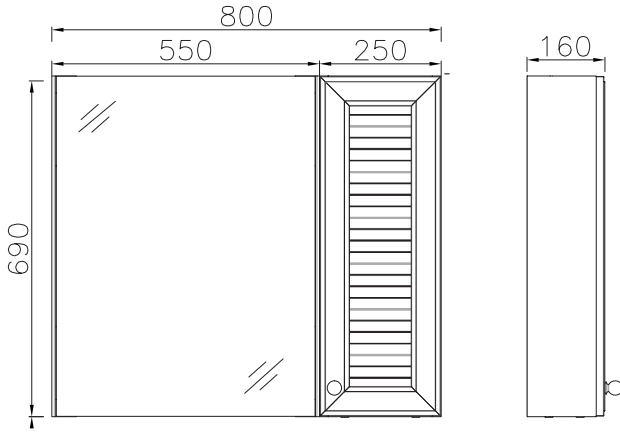

MEZZO
COLLECTIONS

MERGO

163

GUSTO
ITALIANO