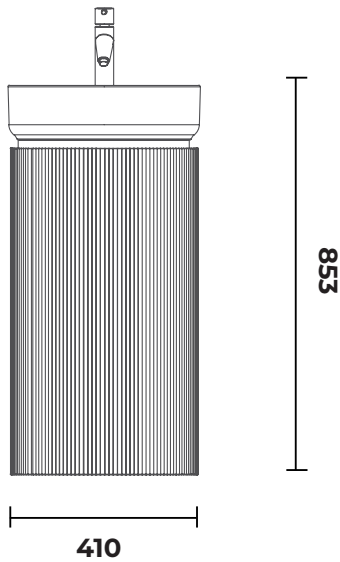

Artisan Edition

INFINITY MONO