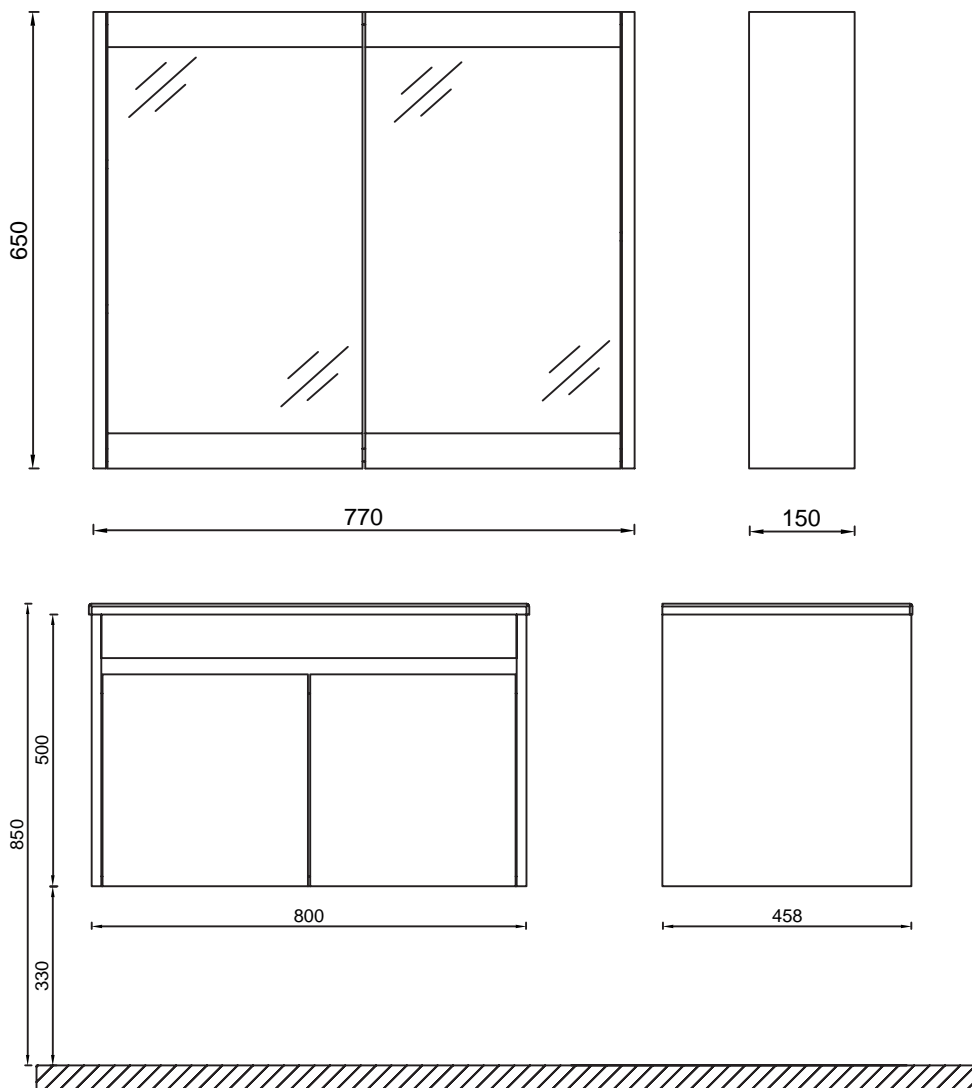

BASIC
Collections

LINE