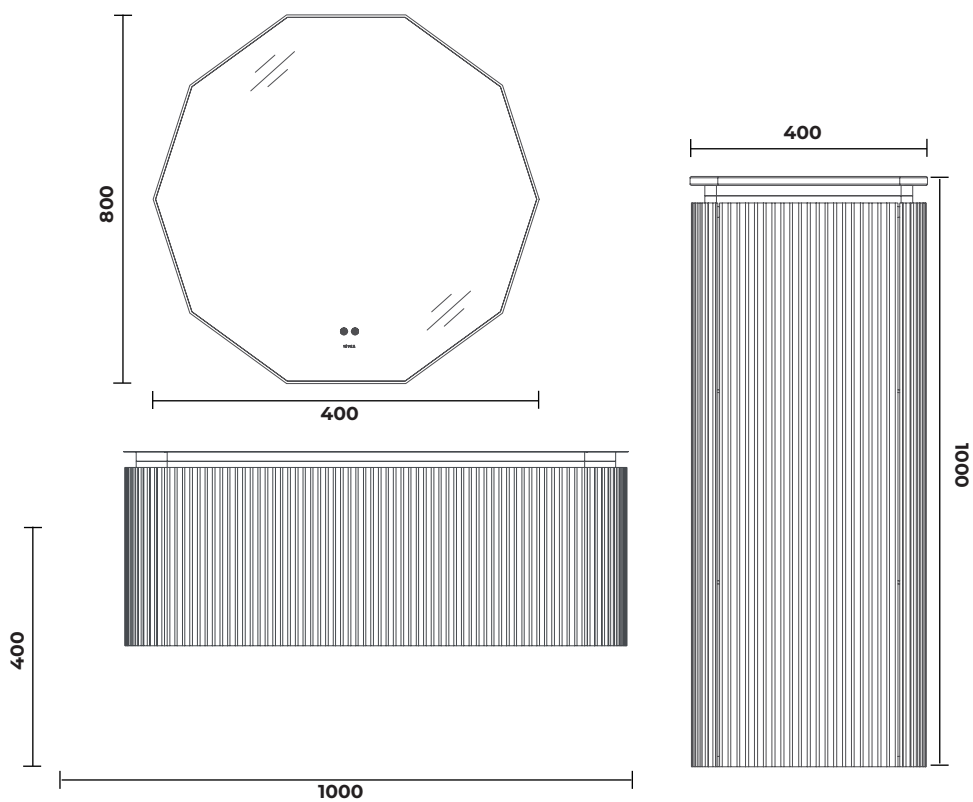

Artisan Edition
FLUIDO