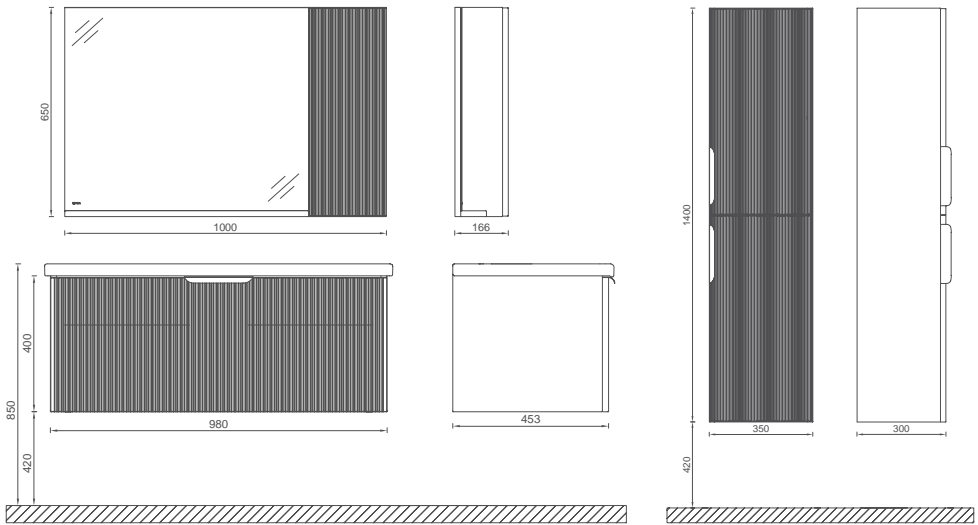

MEZZO
COLLECTIONS

SIENA