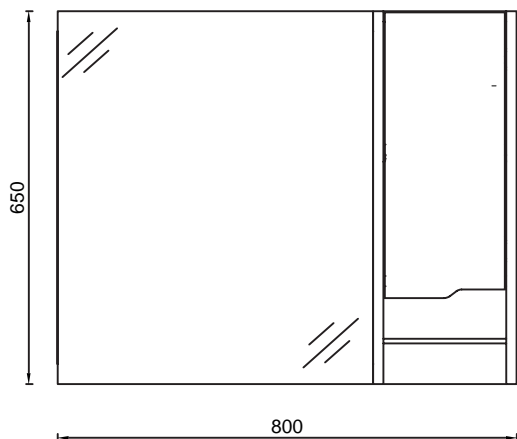

BASIC
Collections

PAVIA