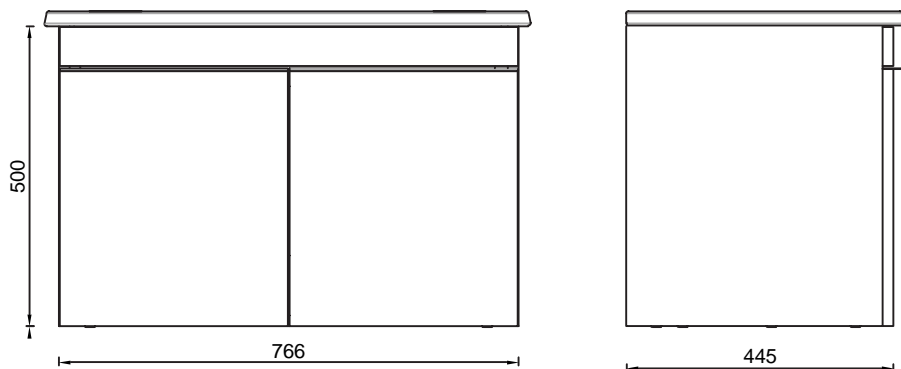

BASIC
Collections

TERNI