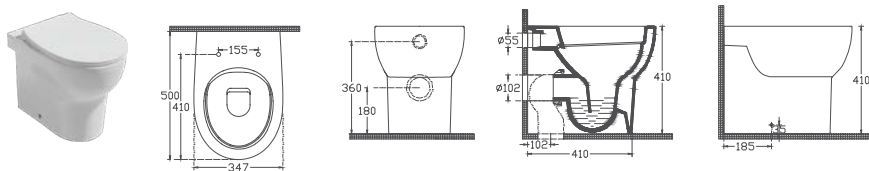

ABSOLUTE RimLess Single BTW WC

10AB10002 RimLess Single BTW WC
40R802001 R80 Soft Close Slim

Features

- RimLess
- Mounting Kit Included
- Concealed Cistern Should Be Adjusted To 4L
- WC Seat (Soft-Close, Quick Release, Slim) Must Be Ordered Separately