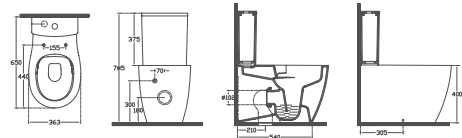

SENTIMENTI NEO Rimless Back To Wall WC

NEW

10SM04001	RimLess Back To Wall WC
10BPS1001	Cistern
40D802001-S	D80 WC Seat Slim

1. **Features**
2. S-Trap Outlet Bend is Included
   - WC Seat (Soft-Close)
   - Must Be Ordered Separately
   - WC Mounting Kit Included
   - Flushing Mechanism Included