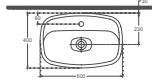

Scan the QR code for product details.

“

Brings a neo-classical elegance to modern bathrooms.

FLUIDO

FLUIDO Countertop Washbasin, 60 cm

COLOR ALTERNATIVES

10FDS60601 | Countertop Washbasin

Features 600 x 400 mm