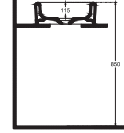

DECOR ALTERNATIVES

10CR66042 Countertop Basin, 42 cm

Features 420 x 210 mm

- Without Tap Hole
- Without Overflow Hole

CURVO Countertop WashBasin, 60 cm

DECOR ALTERNATIVES

10CR66060 Countertop Basin, 60 cm

Features 600 x 420 mm