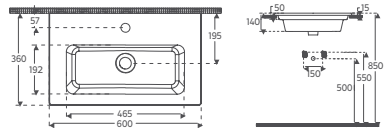

SISTEMA^T Compacto Washbasin, 60 x 36 cm

10SL50060

Compacto Washbasin

Features 600 x 360 mm

- With Tap Hole
- With Overflow Hole
- Mounting Kit Not Included
- Suitable for Furniture & Wall Use