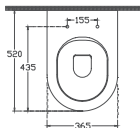

SOLUZIONE XX CleaRim Plus Wall Hung WC

10SY02002 CleaRim Plus Wall Hung WC
40KF02001 F50 WC Seat

1. **Features**
2. WC Seat (Soft-Close, Quick Release, Slim)
   - Must Be Ordered Separately
   - EasyFix