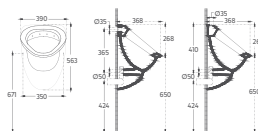

SOLUZIONE Urinal

10SZ92001

Urinal