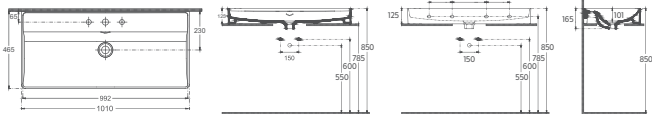

COLOR ALTERNATIVES

10VAS5120 Countertop Washbasin

Features 1210 x 465 mm

- With Tap Hole
- V Shaped Overflow Hole
- Suitable for Furniture & Wall Use
- Pop-up Included

VEA Countertop Washbasin, 101 cm

COLOR ALTERNATIVES