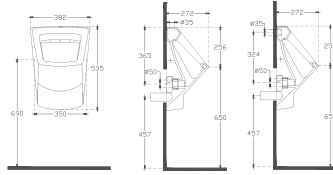

PURITA Urinal

10PL92002 Urinal