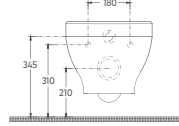

SOLUZIONE series meets the needs of every bathroom with its unique products and emphasizes aesthetics in bathrooms.

Scan the QR code for product details.

“

Stylish solutions in bathrooms.

SOLUZIONE

SOLUZIONE XI Rimless Wall Hung WC