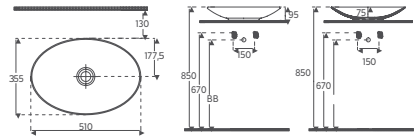

SISTEMA^Y Countertop Washbasin, 51 cm

10SY65051

Compacto Washbasin

Features **510 x 355 mm**

- Without Tap Hole
- Without Overflow Hole
- Suitable for Furniture Use
- Sharp&Slim