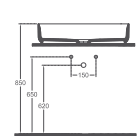

INFINITY Countertop Washbasin, 55 cm