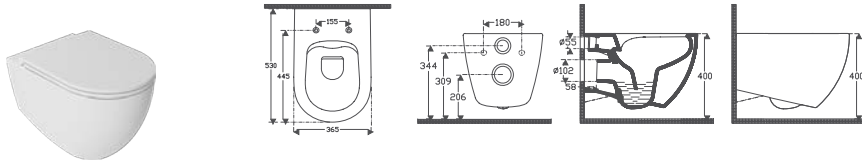

INFINITY

INFINITY ClearRim Plus Wall Hung WC

COLOR ALTERNATIVES

10NF02001 ClearRim Plus Wall Hung WC
40KF02001-S F50 WC Seat (Soft-Close, Quick / Releaset) Slim

1. **Features**
2. ProFIX
   - Mounting Kit Included
   - Concealed Cistern Should Be Adjusted To 4L
   - WC Seat (Soft-Close, Quick Release) Must Be Ordered Separately