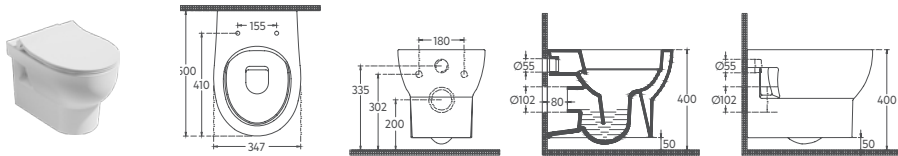

ABSOLUTE RimLess Wall Hung WC

10AB02002	RimLess Wall Hung WC
40R802001	R80 WC Seat

1. **Features**
2. 50 cm Compacto
   - WC Seat (Soft-Close, Quick Release, Slim) Must Be Ordered Separately