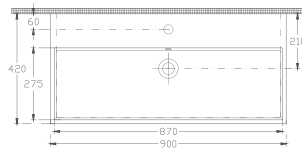

PURITA

Scan the QR code for
product details.

“

Classic and edgy style.

PURITA

PURITA Countertop Washbasin, 90 cm

10PL50090 Countertop Washbasin

Features 900 x 420 mm