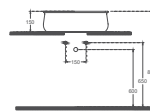

- With Tap Hole
- Suitable for Furniture Use
- Pop-up Included
- Curve & Slim

FLUIDO Countertop Washbasin, 47 cm

COLOR ALTERNATIVES

10FDS65471 | Countertop Washbasin

Features 470 x 400 mm

- With Tap Hole
- Suitable for Furniture Use
- Pop-up Included
- Curve & Slim