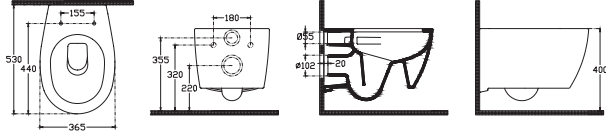

SENTIMENTI NEO

SENTIMENTI DUE VORTEX Wall-Hung WC

NEW

10AR02013 **Sentimenti Due Vortex Wall-Hung WC**
40D802001 D80 WC Seat Slim

1. **Features**
2. Mounting Kit Included
   - ProFix
   - Concealed Cistern Should be Adjusted To 4L
   - Wc Seat (Soft-Close,Quick Release slim)
3. Must be Ordered Separately