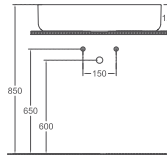

INFINITY Countertop Washbasin, 55 cm