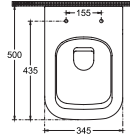

Scan the QR code for
product details.

“

Innovative design by Ventuno

VENTUNO

VENTUNO Wall-hung WC

10VE02001 RimLess Wall-hung WC
40Z802001 Z80 DP WC Seat, Easy to Attach/Remove

Features · EasyFIX
· The concealed cistern should be set to 4 L
· Installation kit included
· Toilet seat (soft-close, easy to attach/remove) must be ordered separately