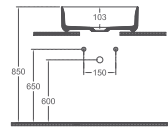

INFINITY Countertop Washbasin, 36cm