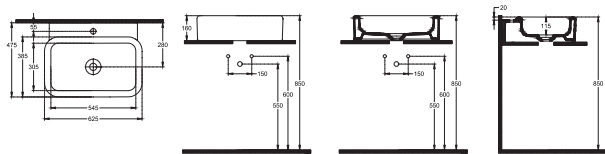

CURVO Countertop WashBasin, 62 cm

DECOR ALTERNATIVES

10CR65062 Countertop Basin 62cm

Features 625 x 385 mm

- Without Tap Hole
- Without Overflow Hole