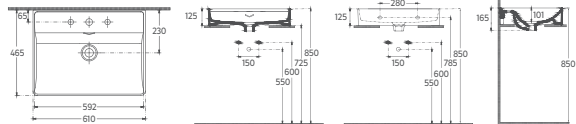

VEA Countertop Washbasin, 61 cm

COLOR ALTERNATIVES

10VAS5061 **Countertop Washbasin**

1. **Features 610 x 465 mm**
2. With Tap Hole
   - V Shaped Overflow Hole
   - Suitable for Furniture & Wall Use
   - Pop-up Included