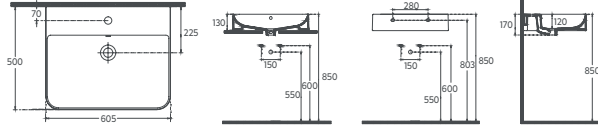

SOTT'AQUA Countertop Washbasin, 50 cm

10SQ51050 Countertop Washbasin

Features **500 x 380 mm**

- Without Tap Hole
- Without Overflow Hole
- Suitable for Furniture Use
- Sharp&Slim

SOTT'AQUA

SOTT'AQUA Countertop Washbasin, 61 cm