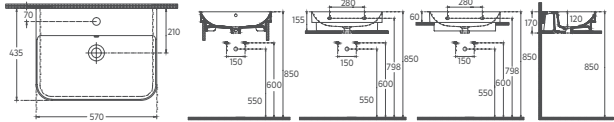

SOTT'AQUA Inset Washbasin, 57 cm

10SQ50057 Inset Washbasin

1. **Features** **570 x 435 mm**
2. With Tap Hole
   - With Overflow Hole
   - Sharp&Slim
   - Suitable for Furniture & Wall Use