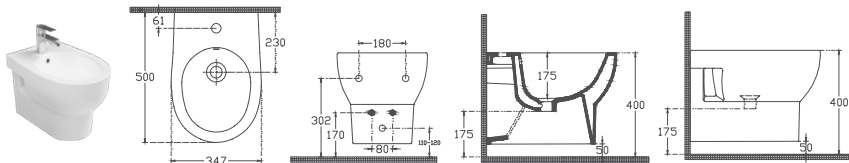

ABSOLUTE Wall Hung Bidet

10AB41001	Wall Hung Bidet