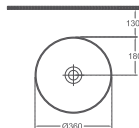

INFINITY Countertop Washbasin, 36cm