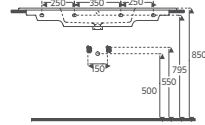

SISTEMA^T Flat Washbasin, 121 cm

10SL51121 Flat Washbasin

Features 1215 x 465 mm

- With Tap Hole
- With Overflow Hole
- Mounting Kit Not Included
- Suitable for Furniture & Wall Use