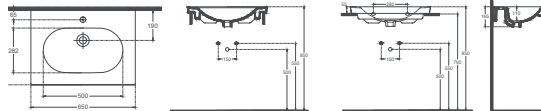

10SR50082

Washbasin

Features

820 x 465 mm

- With Tap Hole
- With Overflow Hole
- Mounting Kit Not Included
- Suitable for Furniture & Wall Use

SISTEMA^R Washbasin, 65 cm

10SR50065

Washbasin