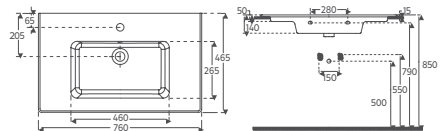

SISTEMA^T Flat Washbasin, 76 cm

10SL50076 Flat Washbasin

Features 760 x 465 mm

- With Tap Hole
- With Overflow Hole
- Mounting Kit Not Included
- Suitable for Furniture & Wall Use