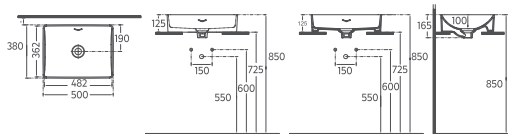

VEA Countertop Washbasin, 50 cm

COLOR ALTERNATIVES

10VAS6050 **Countertop Washbasin**

1. **Features 500 x 380 mm**
2. Without Tap Hole
   - V Shaped Overflow Hole
   - Suitable for Furniture Use
   - Pop-up Included