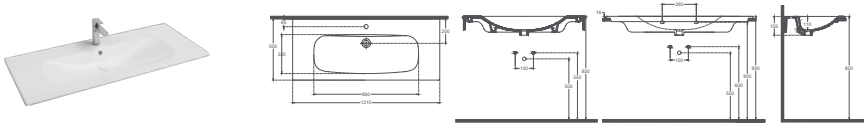

INFINITY Flat Washbasin, 121 cm

NEW

10NF50121

Flat Washbasin

Features

1210 x 505 mm

- With Tap Hole
- With Overflow Hole
- Mounting Kit Not Included
- Suitable for Furniture & Wall Use