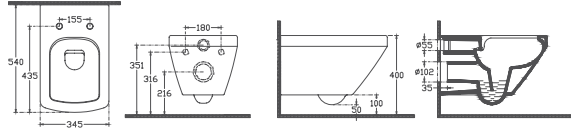

NEW

PRISSIMO

PRISSIMO ClearRim Plus Wall Hung WC

10PO02001 ClearRim Plus Wall Hung WC
40S802001-S S80 WC Seat Soft-Close / Quick Release) Slim

1. **Features**
2. ProFIX
   - Mounting Kit Included
   - Concealed Cistern Should Be Adjusted To 4L
   - WC Seat (Soft-Close, Quick Release) Must Be Ordered Separately