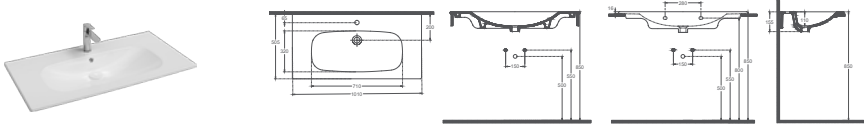

Features

1210 x 505 mm

- With Tap Hole
- With Overflow Hole
- Mounting Kit Not Included
- Suitable for Furniture & Wall Use

INFINITY Flat Washbasin, 101 cm

NEW

10NF50101

Flat Washbasin

Features