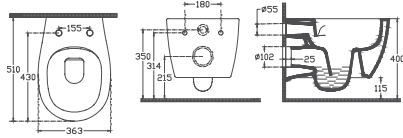

SENTIMENTI NEO Rimless Wall Hung WC

COLOR ALTERNATIVES

10AR02012 **RimLess Wall Hung WC**
40D802001-S D80 WC Seat Slim

1. **Features**
2. Mounting Kit Included
   - ProFIX
   - Concealed Cistern Should Be Adjusted To 4L
   - WC Seat (Soft-Close, Quick Release, Slim)
3. Must Be Ordered Separately