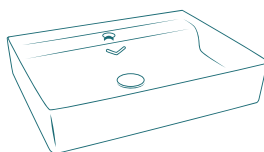

VEA COLLECTION

Designed with the most minimalist touches of retro style, the VEA series will carry the past to the future with its unique products.

The iconic VEA washbasins, reminiscent of the past, have a clean look with the V Flow feature and bring elegance to every bathroom with various sizes ranging from 50 cm to 120 cm.

Combining the splendor of the past with future technology with the VEA series, it provides a classic atmosphere to your bathrooms.

Scan the QR code for product details.