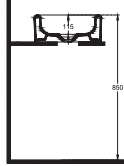

CURVO Countertop WashBasin, 60 cm

DECOR ALTERNATIVES

10CR67060 Countertop Basin, 60 cm

Features 600 x 420 mm

- Without Tap Hole
- Without Overflow Hole