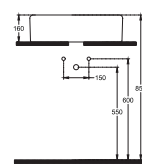

CURVO Countertop WashBasin, 60 cm

DECOR ALTERNATIVES

10CR67060 Countertop Basin, 60 cm

Features 600 x 420 mm

- Without Tap Hole
- Without Overflow Hole