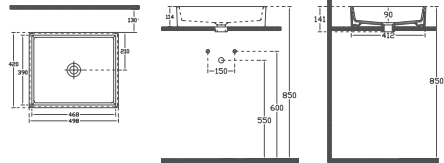

PURITA Countertop Washbasin, 50 cm

10PL6050 Countertop Washbasin

1. **Features** **498 x 420 mm**
2. Without Tap Hole
   - Without Overflow Hole
   - Suitable for Furniture
   - Mounting Kit Not Included