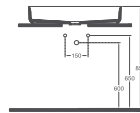

INFINITY

INFINITY Countertop Washbasin, 60 cm