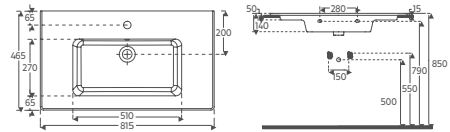

SISTEMA^T Flat Washbasin, 81 cm

10SL51081 Flat Washbasin

Features 815 x 465 mm

- With Tap Hole
- With Overflow Hole
- Mounting Kit Not Included
- Suitable for Furniture & Wall Use