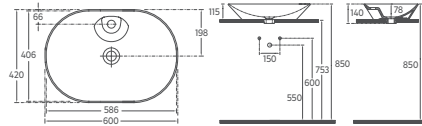

SISTEMA^Y Countertop Washbasin, 60 cm

10SY50060

Countertop Washbasin

Features 600 x 377 mm

- Without Tap Hole
- Without Overflow Hole
- Suitable for Furniture Use
- Sharp&Slim

SISTEMA^Y Countertop Washbasin, 60 cm