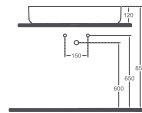

INFINITY

INFINITY Countertop Washbasin, 60 cm