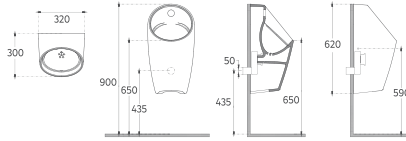

INFINITY SensoNEO Plus URINAL

COLOR ALTERNATIVES

10NFS92001 SensoClean Urinal

1. **Features**
2. Rimless
   - Battery & Mains Operated
   - Easy Installation and Maintenance
   - Integrated Sensor