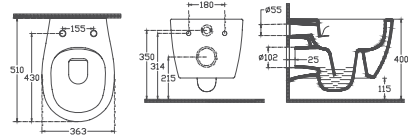

SENTIMENTI NEO RimLess CleanWash Wall Hung WC

10ARS10101	Rimless Wall Hung WC, Cold Water Inlet
10ARS10151	Rimless Wall Hung WC, Hot & Cold Water Inlet
40D802001-S	D80 WC Seat Slim

1. **Features**
2. Mounting Kit Included
   - ProFIX
   - Concealed Cistern Should Be Adjusted To 4L
   - Integrated Bidet Valve
   - WC Seat (Soft-Close, Quick Release, Slim)
   - Must Be Ordered Separately