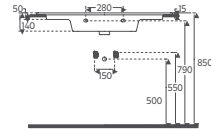

SISTEMA^T Flat Washbasin, 121 cm

10SL51121 Flat Washbasin

Features 1215 x 465 mm

- With Tap Hole
- With Overflow Hole
- Mounting Kit Not Included
- Suitable for Furniture & Wall Use

SISTEMA^T Flat Washbasin, 101 cm