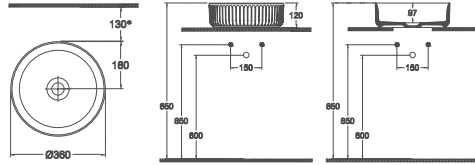

It complements its elegance with a unique design with ISVEA blue and petrol green color options.

Scan the QR code for product details.

“

Reflection of the iconic column figure in the bathroom.

ION

ION Countertop Washbasin, 36 cm