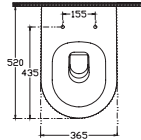

SINTESI Wall-Hung WC