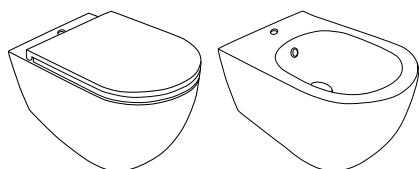

“

“If you’re designing a new bathroom or considering renovating an existing one, this color palette will inspire you. Colorisvea Color Palette is a perfect way of bringing a touch of region’s natural beauties to modern bathrooms together with rich Mediterranean tones and architectural inspiration.”