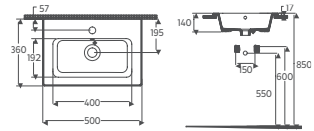

SISTEMA^T Compacto Washbasin, 50 x 36 cm

10SL50050

Compacto Washbasin

Features **500 x 360 mm**

- With Tap Hole
- With Overflow Hole
- Mounting Kit Not Included
- Suitable for Furniture & Wall Use