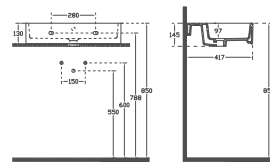

PURITA Countertop Washbasin, 60 cm

10PL50060 Countertop Washbasin

Features 600 x 420 mm

- With Tap Hole
- With Overflow Hole
- Suitable for Furniture & Wall Use
- Mounting Kit Not Included