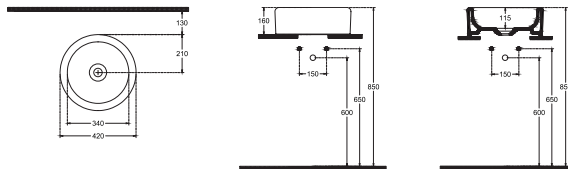

Scan the QR code for product details.

“

Bring an elegant flow to your bathroom.

CURVO

CURVO Inset WashBasin, 60 cm

DECOR ALTERNATIVES

10CR50060 Inset Basin, 60 cm

Features 600 x 420 mm

- Without Tap Hole
- Without Overflow Hole

CURVO Countertop WashBasin, 62 cm

DECOR ALTERNATIVES

10CR65062 Countertop Basin 62cm

Features 625 x 385 mm

- Without Tap Hole
- Without Overflow Hole

CURVO Countertop WashBasin, 42 cm