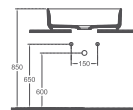

INFINITY Countertop Washbasin, 42 cm