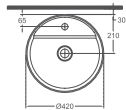

INFINITY Countertop Washbasin, 42 cm