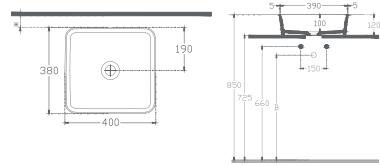

PEAK Countertop Washbasin, 40 cm

10PE65040 Countertop Washbasin

1. **Features 400 x 380 mm**
2. Without Tap Hole
   - Without Overflow Hole
   - Sharp&Slim