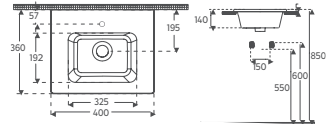

SISTEMA^T Compacto Washbasin, 50 x 36 cm

10SL50050

Compacto Washbasin

Features **500 x 360 mm**

- With Tap Hole
- With Overflow Hole
- Mounting Kit Not Included
- Suitable for Furniture & Wall Use

SISTEMA^T Compacto Washbasin, 40 x 36 cm