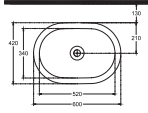

DECOR ALTERNATIVES

10CR66042 Countertop Basin, 42 cm

Features 420 x 210 mm

- Without Tap Hole
- Without Overflow Hole

CURVO Countertop WashBasin, 60 cm

DECOR ALTERNATIVES

10CR66060 Countertop Basin, 60 cm

Features 600 x 420 mm