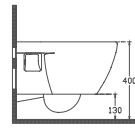

SOLUZIONE XX CleaRim Plus Wall Hung WC

10SY02002 CleaRim Plus Wall Hung WC
40KF02001 F50 WC Seat

1. **Features**
2. WC Seat (Soft-Close, Quick Release, Slim)
   - Must Be Ordered Separately
   - EasyFix