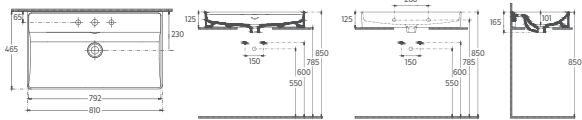

VEA Countertop Washbasin, 81 cm

COLOR ALTERNATIVES

10VAS5081 **Countertop Washbasin**

1. **Features 810 x 465 mm**
2. With Tap Hole
   - V Shaped Overflow Hole
   - Suitable for Furniture & Wall Use
   - Pop-up Included