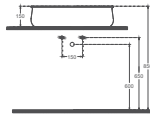

FLUIDO

FLUIDO Countertop Washbasin, 60 cm