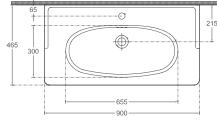

STELLA

STELLA Washbasin, 90 cm

10ST50090

STELLA Washbasin

Features

900 x 465 mm

- With Tap Hole
- With Overflow Hole
- Mounting Kit Not Included
- Suitable for Furniture & Wall Use