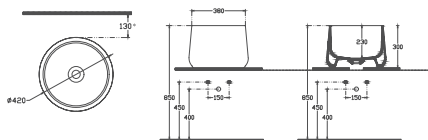

ALLEGRO Countertop Monoblock Washbasin, 42 cm

COLOR ALTERNATIVES

10AL66042

Countertop Monoblock Washbasin Washbasin

Features

Ø 420 mm

- Without Tap Hole
- Without Overflow Hole
- Suitable for Furniture Use