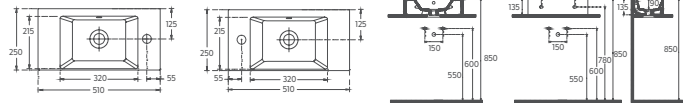

SISTEMA^z Compacto Washbasin, 51 x 25 cm

10SF50050

Compacto Washbasin

Features **510 x 250 mm**

- Right battery with hole
- With Overflow Hole
- Sharp&Slim
- Suitable for Furniture & Wall Use