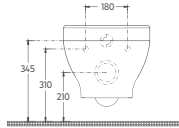

SOLUZIONE XI Compacto Rimless Wall Hung WC

10KF02004 Rimless Wall Hung WC
40KF02001-S F50 WC Seat

1. **Features**
2. ProFIX
   - Mounting Kit Included
   - Concealed Cistern Should Be Adjusted To 4L
   - WC Seat (Soft-Close, Quick Release, Slim)
   - Must Be Ordered Separately
   - 49 cm Compacto