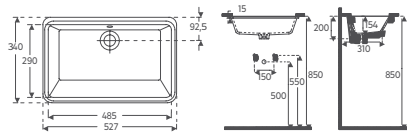

SOLUZIONE Undercounter Washbasin, 53 cm

10SZ77053 Undercounter Washbasin

1. **Features** 527 x 340 mm
2. Without Tap Hole
   - With Tap Hole
   - Mounting Kit Not Included
   - Suitable for Furniture Use