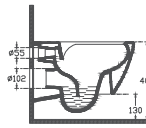

SOLUZIONE XX CleaRim Plus Wall Hung WC

10SY02002 CleaRim Plus Wall Hung WC
40KF02001 F50 WC Seat

1. **Features**
2. WC Seat (Soft-Close, Quick Release, Slim)
   - Must Be Ordered Separately
   - EasyFix