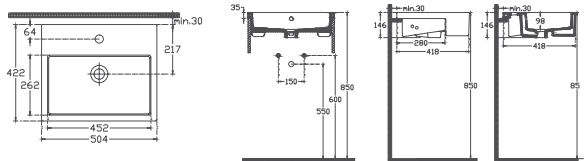

PURITA Semi Recessed Washbasin, 50 cm

10PL52050 Countertop Washbasin

1. **Features** **504 x 422 mm**
2. With Tap Hole
   - With Overflow Hole
   - Suitable for Furniture
   - Mounting Kit Not Included