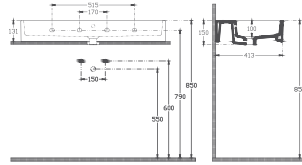

PURITA

Scan the QR code for
product details.

“

Classic and edgy style.

PURITA

PURITA Countertop Washbasin, 90 cm

10PL50090 Countertop Washbasin

Features 900 x 420 mm