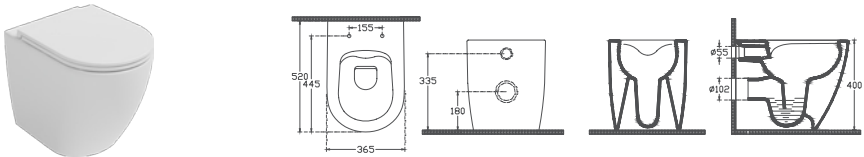

INFINITY CleaRim Plus BTW WC

10NF1000I	CleaRim Plus Single BTW WC
10KF0200I-S	F50 WC Seat (Soft-Close / Quick Release)

1. **Features**
2. CleaRim Plus
   - Mounting Kit Included
   - Concealed Cistern Should Be Adjusted To 4L
   - WC Seat (Soft-Close, Quick Release)
   - Must Be Ordered Separately