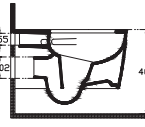

SINTESI Wall-Hung WC