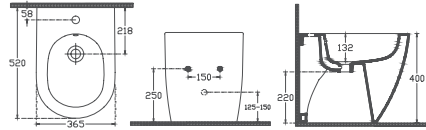

INFINITY

INFINITY Floor Standing Bidet

COLOR ALTERNATIVES

10NF42001 Floor Standing Bidet