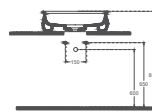

- With Tap Hole
- Suitable for Furniture Use
- Pop-up Included
- Curve & Slim

FLUIDO Countertop Washbasin, 47 cm

COLOR ALTERNATIVES

10FDS65471 | Countertop Washbasin

Features 470 x 400 mm

- With Tap Hole
- Suitable for Furniture Use
- Pop-up Included
- Curve & Slim