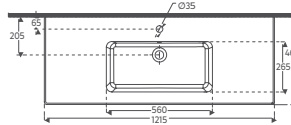

SISTEMA^T Flat Washbasin, 121 cm

10SL51121 Flat Washbasin

Features 1215 x 465 mm

- With Tap Hole
- With Overflow Hole
- Mounting Kit Not Included
- Suitable for Furniture & Wall Use