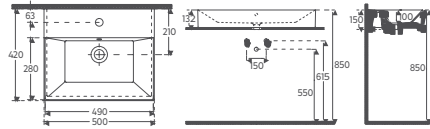

SISTEMA^z Countertop Washbasin, 50 cm

10SF51050

Countertop Washbasin

Features **500 x 420 mm**

- With Tap Hole
- With Overflow Hole
- Sharp&Slim
- Suitable for Furniture & Wall Use