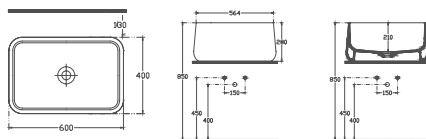

ALLEGRO

ALLEGRO Countertop Monoblock Washbasin, 60 cm

COLOR ALTERNATIVES

10AL66060

Countertop Monoblock Washbasin Washbasin

Features

600 x 400 mm

- Without Tap Hole
- Without Overflow Hole
- Suitable for Furniture Use