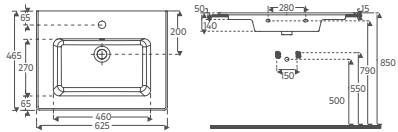

SISTEMA^T Flat Washbasin, 61 cm

10SL50061

Flat Washbasin

Features 625 x 465 mm

- With Tap Hole
- With Overflow Hole
- Mounting Kit Not Included
- Suitable for Furniture & Wall Use