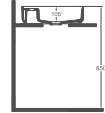

INFINITY

INFINITY Countertop Washbasin, 60 cm