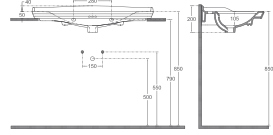

STELLA

STELLA Washbasin, 90 cm

10ST50090

STELLA Washbasin

Features

900 x 465 mm

- With Tap Hole
- With Overflow Hole
- Mounting Kit Not Included
- Suitable for Furniture & Wall Use