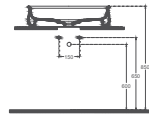

FLUIDO

FLUIDO Countertop Washbasin, 60 cm