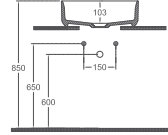

INFINITY Countertop Washbasin, 55 cm

COLOR ALTERNATIVES

10NF66055

Countertop Washbasin

Features **550 x 400 mm**

- With Tap Hole
- Without Overflow Hole
- Sharp&Slim

INFINITY Countertop Washbasin, 50 cm

COLOR ALTERNATIVES