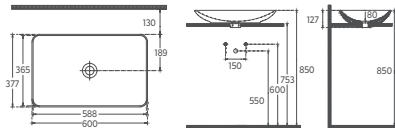

SISTEMA^Y Countertop Washbasin, 60 cm

10SY50060

Countertop Washbasin

Features 600 x 377 mm

- Without Tap Hole
- Without Overflow Hole
- Suitable for Furniture Use
- Sharp&Slim