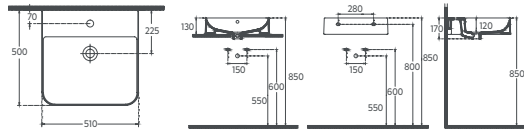

SOTT'AQUA Countertop Washbasin, 51 cm

10SQ51051

Countertop Washbasin

Features

- 510 x 500 mm
- With Tap Hole
- With Overflow Hole
- Sharp&Slim
- Suitable for Furniture & Wall Use