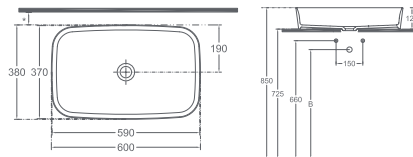

- With Tap Hole
- Without Overflow Hole
- Sharp&Slim

PEAK Countertop Washbasin, 60 cm

10PE65065 Countertop Washbasin

Features 600 x 380 mm

- With Tap Hole
- Without Overflow Hole
- Sharp&Slim

PEAK Countertop Washbasin, 60 cm