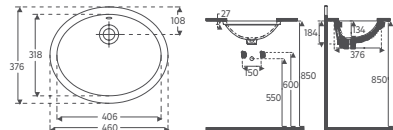

SOLUZIONE Undercounter Washbasin, 46 cm

10AR77046 Undercounter Washbasin

1. **Features** **460 x 376 mm**
2. Without Tap Hole
   - With Tap Hole
   - Mounting Kit Not Included
   - Suitable for Furniture Use