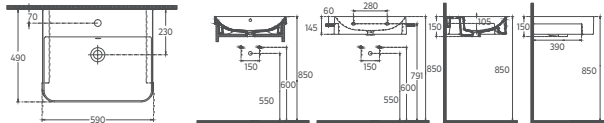

SOTT'AQUA Half Countertop Washbasin, 59 cm

10SQ51058SV

Countertop Washbasin

Features

- 590 x 490 mm
- With Tap Hole
- With Overflow Hole
- Sharp&Slim
- Suitable for Furniture & Wall Use