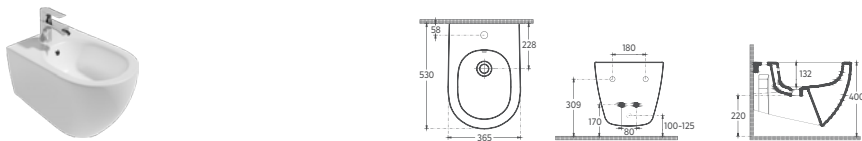

INFINITY Wall Hung Bidet

COLOR ALTERNATIVES

10NF41001 Wall Hung Bidet

1. **Features**
2. ProFIX