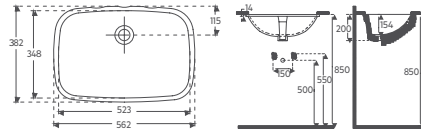

SOLUZIONE

SOLUZIONE Undercounter Washbasin, 56 cm

10SZ77056 Undercounter Washbasin

1. **Features** 562 x 382 mm
2. Without Tap Hole
   - With Tap Hole
   - Mounting Kit Not Included
   - Suitable for Furniture Use