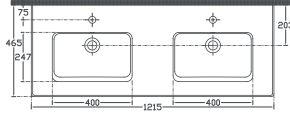

SISTEMA^T

SISTEMA^T Flat Washbasin, 121 cm

10SL50121 Flat Washbasin

Features 1215 x 465 mm

- With Tap Hole
- With Overflow Hole
- Mounting Kit Not Included
- Suitable for Furniture & Wall Use