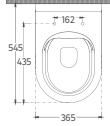

SOLUZIONE series meets the needs of every bathroom with its unique products and emphasizes aesthetics in bathrooms.

Scan the QR code for product details.

“

Stylish solutions in bathrooms.

SOLUZIONE

SOLUZIONE XI Rimless Wall Hung WC