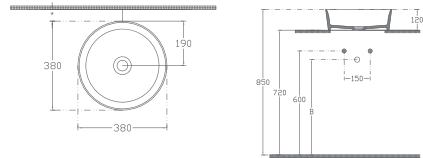

PEAK Countertop Washbasin, 38 cm

10PE65038 Countertop Washbasin

1. **Features Ø 380 mm**
2. Without Tap Hole
   - Without Overflow Hole
   - Sharp&Slim