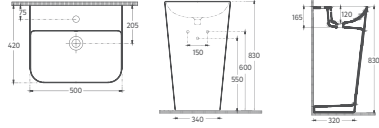

SOTT'AQUA

SOTT'AQUA Monoblock Washbasin, 50 cm

COLOR ALTERNATIVES

10SQ37001

Monoblock Washbasin

Features 500 x 420 x 830 mm

- With Tap Hole
- With Overflow Hole
- Sharp&Slim
- Wall Mount Only
- Backside Is Not Glazed