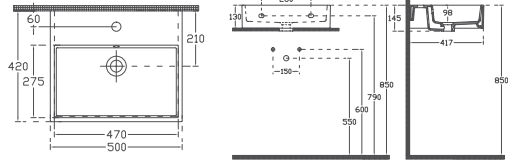

PURITA Countertop Washbasin, 60 cm

10PL50060 Countertop Washbasin

Features 600 x 420 mm

- With Tap Hole
- With Overflow Hole
- Suitable for Furniture & Wall Use
- Mounting Kit Not Included

PURITA Countertop Washbasin, 50 cm