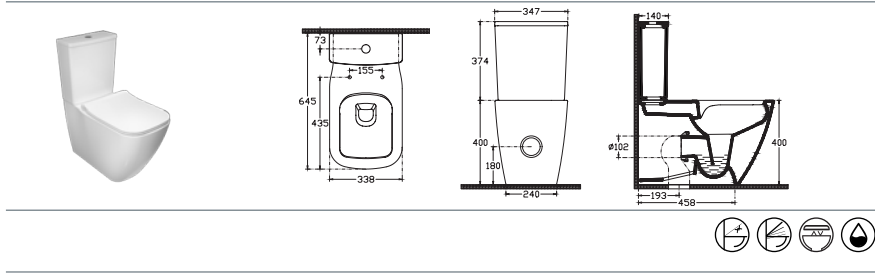

VEA Cubo RimLess Back to Wall WC

10VA04001 RimLess Back to Wall WC
40Z802001 Z80 WC Seat Cover

- Features**
- Mounting Kit Included
 - S-Trap Outlet Bend is Included
 - WC Seat (Soft-Close, Quick Release, Slim) Must Be Ordered Separately
 - Flushing Mechanism included