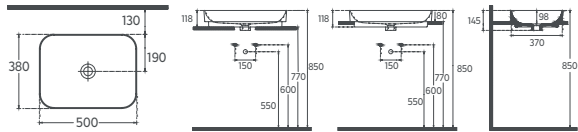

SOTT'AQUA Countertop Washbasin, 50 cm

10SQ51050 Countertop Washbasin

Features **500 x 380 mm**

- Without Tap Hole
- Without Overflow Hole
- Suitable for Furniture Use
- Sharp&Slim