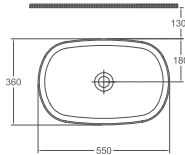

INFINITY Countertop Washbasin, 55 cm