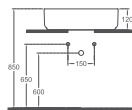

INFINITY Countertop Washbasin, 42 cm