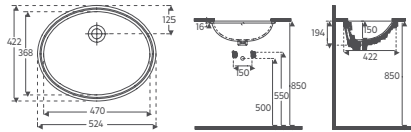

SOLUZIONE Undercounter Washbasin, 52 cm

10AR77051 Undercounter Washbasin

1. **Features** **524 x 422 mm**
2. Without Tap Hole
   - With Tap Hole
   - Mounting Kit Not Included
   - Suitable for Furniture Use