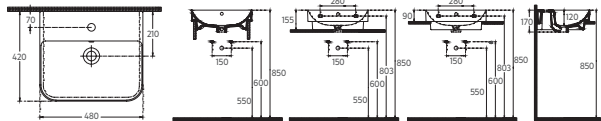

SOTT'AQUA Inset Washbasin, 48 cm

10SQ50048 Inset Washbasin

1. **Features** **480 x 420 mm**
2. With Tap Hole
   - With Overflow Hole
   - Sharp&Slim
   - Suitable for Furniture & Wall Use