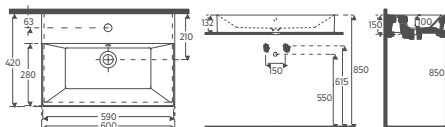

SISTEMA^Z Countertop Washbasin, 60 cm

10SF51060

Countertop Washbasin

Features **600 x 420 mm**

- With Tap Hole
- With Overflow Hole
- Sharp&Slim
- Suitable for Furniture & Wall Use