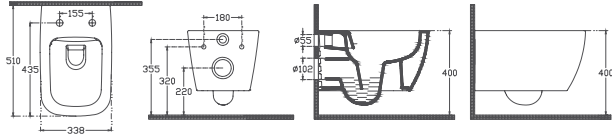

VEA

VEA Cubo RimLess Wall Hung WC

COLOR ALTERNATIVES

10VA02001 RimLess Wall Hung WC
40Z802001-S Z80 WC Seat

1. **Features**
2. ProFIX
   - Concealed Cistern Should Be Adjusted To 4L
   - Mounting Kit Included
   - WC Seat (Soft-Close, Quick Release, Slim) Must Be Ordered Separately