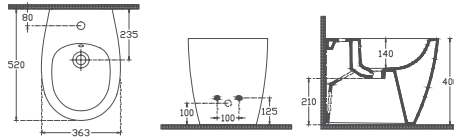

SENTIMENTI NEO

SENTIMENTI NEO Wall Hung Bidet

10AR410010 Wall Hung Bidet

Features · ProFIX

SENTIMENTI NEO Floor Standing Bidet

10SM42003 Floor Standing Bidet

SENTIMENTI Flat Washbasin, 45 cm

10SM50045 Flat Washbasin