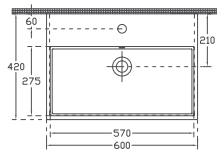

PURITA Countertop Washbasin, 60 cm

10PL50060 Countertop Washbasin

Features 600 x 420 mm

- With Tap Hole
- With Overflow Hole
- Suitable for Furniture & Wall Use
- Mounting Kit Not Included