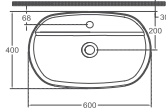

INFINITY

INFINITY Countertop Washbasin, 60 cm