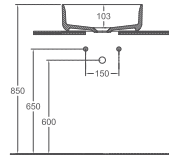

INFINITY Countertop Washbasin, 55 cm