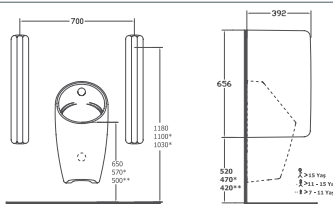

INFINITY Urinal Sperator

NEW

COLOR ALTERNATIVES

10NF93001 Sperator