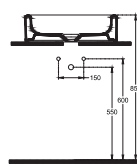

CURVO Countertop WashBasin, 60 cm

DECOR ALTERNATIVES

10CR67060 Countertop Basin, 60 cm

Features 600 x 420 mm

- Without Tap Hole
- Without Overflow Hole