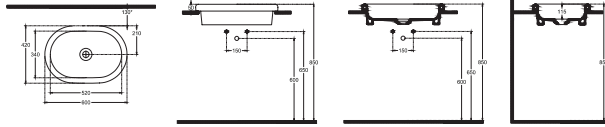

Scan the QR code for product details.

“

Bring an elegant flow to your bathroom.

CURVO

CURVO Inset WashBasin, 60 cm

DECOR ALTERNATIVES

10CR50060 Inset Basin, 60 cm

Features 600 x 420 mm

- Without Tap Hole
- Without Overflow Hole

CURVO Countertop WashBasin, 62 cm

DECOR ALTERNATIVES

10CR65062 Countertop Basin 62cm

Features 625 x 385 mm

- Without Tap Hole
- Without Overflow Hole

CURVO Countertop WashBasin, 42 cm