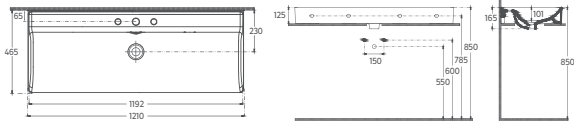

VEA

VEA Countertop Washbasin, 121 cm

COLOR ALTERNATIVES

10VAS5121 Countertop Washbasin

Features 1210 x 465 mm

- With Tap Hole
- V Shaped Overflow Hole
- Suitable for Furniture & Wall Use
- Pop-up Included

VEA Countertop Washbasin, 121 cm