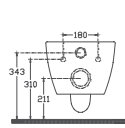

SOLUZIONE XX CleaRim Plus Wall Hung WC

10SY02002 CleaRim Plus Wall Hung WC
40KF02001 F50 WC Seat

1. **Features**
2. WC Seat (Soft-Close, Quick Release, Slim)
   - Must Be Ordered Separately
   - EasyFix