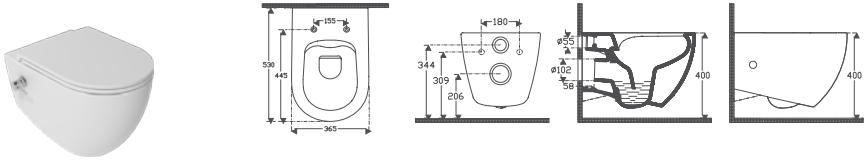

INFINITY Wall Hung Bidet

COLOR ALTERNATIVES

10NF41001 Wall Hung Bidet

- Features**
- ProFIX

INFINITY CleaRim Plus CleanWash Wall Hung WC

COLOR ALTERNATIVES

10NFS1005I	Wall Hung WC, Hot & Cold Water Inlet
10NFS1001I	Wall Hung WC, Cold Water Inlet
40KF0200I-S	F50 WC Seat (Soft-Close, Quick / Releaset) Slim