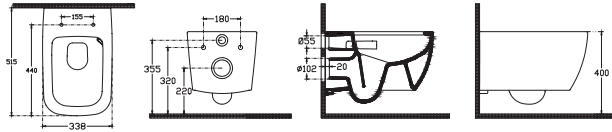

VEA Cubo Vortex Wall-Hung WC

COLOR ALTERNATIVES

10VA02003 Vortex Wall-Hung WC
40Z802001-S Z80 WC Seat

1. **Features**
2. ProFIX
   - Concealed Cistern Should Be Adjusted To 4L
   - Mounting Kit Included
   - WC Seat (Soft-Close, Quick Release, Slim) Must Be Ordered Separately

Artisan Edition