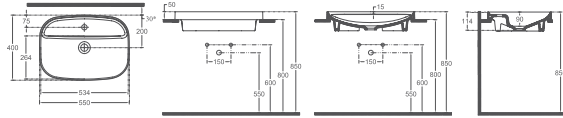

INFINITY Inset Washbasin, 55 cm

COLOR ALTERNATIVES

10NF50055

Inset Washbasin

Features 550 x 400 mm

- With Tap Hole
- Without Overflow Hole
- Sharp&Slim
- Suitable With Furniture

INFINITY Semi-Recessed Countertop Washbasin, 50 cm