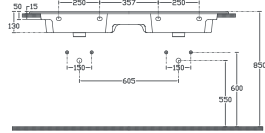

SISTEMA^T

SISTEMA^T Flat Washbasin, 121 cm

10SL50121 Flat Washbasin

Features 1215 x 465 mm

- With Tap Hole
- With Overflow Hole
- Mounting Kit Not Included
- Suitable for Furniture & Wall Use