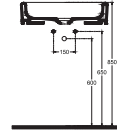

DECOR ALTERNATIVES

10CR66042 Countertop Basin, 42 cm

Features 420 x 210 mm

- Without Tap Hole
- Without Overflow Hole

CURVO Countertop WashBasin, 60 cm

DECOR ALTERNATIVES

10CR66060 Countertop Basin, 60 cm

Features 600 x 420 mm