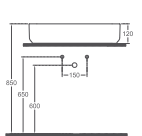

INFINITY Countertop Washbasin, 55 cm