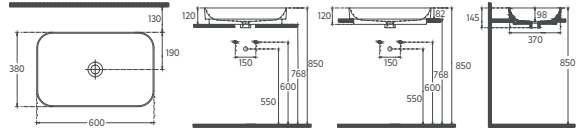

SOTT'AQUA Countertop Washbasin, 60 cm

10SQ50060 Countertop Washbasin

Features **600 x 380 mm**

- Without Tap Hole
- Without Overflow Hole
- Suitable for Furniture Use
- Sharp&Slim