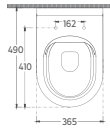

SOLUZIONE XI Compacto Rimless Wall Hung WC

10KF02004 Rimless Wall Hung WC
40KF02001-S F50 WC Seat

1. **Features**
2. ProFIX
   - Mounting Kit Included
   - Concealed Cistern Should Be Adjusted To 4L
   - WC Seat (Soft-Close, Quick Release, Slim)
   - Must Be Ordered Separately
   - 49 cm Compacto