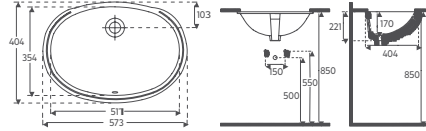

SOLUZIONE Undercounter Washbasin, 57 cm

10AC77057 Undercounter Washbasin

1. **Features** **573 x 404 mm**
2. Without Tap Hole
   - With Tap Hole
   - Mounting Kit Not Included
   - Suitable for Furniture Use