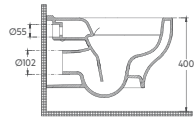

SOLUZIONE XI Compacto Rimless Wall Hung WC

10KF02004 Rimless Wall Hung WC
40KF02001-S F50 WC Seat

1. **Features**
2. ProFIX
   - Mounting Kit Included
   - Concealed Cistern Should Be Adjusted To 4L
   - WC Seat (Soft-Close, Quick Release, Slim)
   - Must Be Ordered Separately
   - 49 cm Compacto