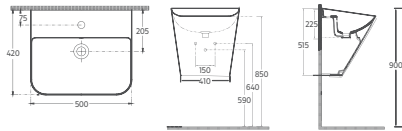

Features 500 x 420 x 830 mm

- With Tap Hole
- With Overflow Hole
- Sharp&Slim
- Wall Mount Only
- Backside Is Not Glazed

SOTT'AQUA Wall-Hung Monoblock Washbasin, 50 cm

COLOR ALTERNATIVES

10SQ37002

Wall Hung Monoblock Washbasin