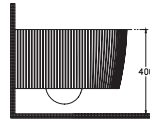

SINTESI Wall-Hung WC