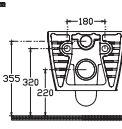

SINTESI Wall-Hung WC