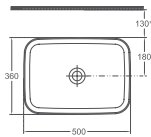

INFINITY Countertop Washbasin, 55 cm

COLOR ALTERNATIVES

10NF66055

Countertop Washbasin

Features **550 x 400 mm**

- With Tap Hole
- Without Overflow Hole
- Sharp&Slim

INFINITY Countertop Washbasin, 50 cm

COLOR ALTERNATIVES