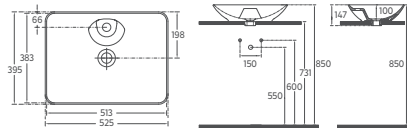

SISTEMA^Y Countertop Washbasin, 52 cm

10SY50052

Countertop Washbasin

Features 525 x 395 mm

- With Tap Hole
- Without Overflow Hole
- Suitable for Furniture Use
- Sharp&Slim