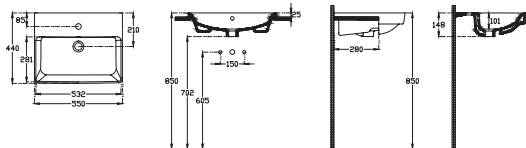

INFINITY Semi-Countertop Washbasin

10NF52055

Semi Counter Washbasin

Features 550 x 440 mm

- With Tap Hole
- With Overflow Hole
- Sharp&Slim
- Suitable With Furniture