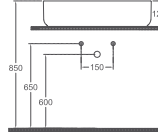

INFINITY Countertop Washbasin, 55 cm

COLOR ALTERNATIVES

10NF66055

Countertop Washbasin

Features **550 x 400 mm**

- With Tap Hole
- Without Overflow Hole
- Sharp&Slim

INFINITY Countertop Washbasin, 50 cm

COLOR ALTERNATIVES