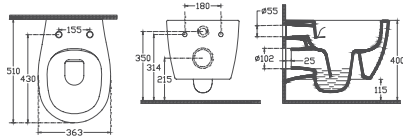

SENTIMENTI NEO RimLess SensoNEO Plus Wall Hung WC

10ARS10341 **Rimless Wall Hung WC, Cold Water Inlet**
40D802001-S D80 WC Seat Slim

1. **Features**
2. ProFIX
   - Mounting Kit Included
   - Concealed Cistern Should Be Adjusted To 4L
   - Integrated Bidet Valve With Sensor
   - WC Seat (Soft-Close, Quick Release)
3. Must Be Ordered Separately