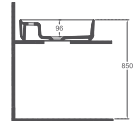

INFINITY Countertop Washbasin, 42 cm