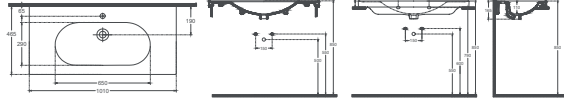

SISTEMA^R

SISTEMA^R Washbasin, 100 cm

10SR50101

Washbasin

Features 1010 x 465 mm

- With Tap Hole
- With Overflow Hole
- Mounting Kit Not Included
- Suitable for Furniture & Wall Use