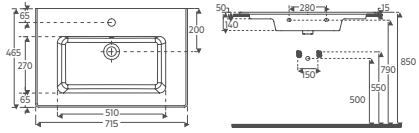

SISTEMA^T Flat Washbasin, 76 cm

10SL50076 Flat Washbasin

Features 760 x 465 mm

- With Tap Hole
- With Overflow Hole
- Mounting Kit Not Included
- Suitable for Furniture & Wall Use

SISTEMA^T

SISTEMA^T Flat Washbasin, 71 cm