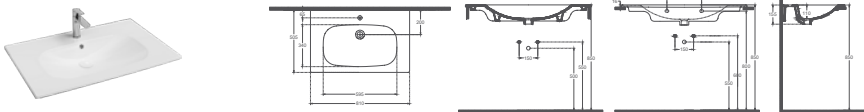

INFINITY Flat Washbasin, 81 cm

NEW

COLOR ALTERNATIVES

10NF50081

Flat Washbasin

Features

810 x 505 mm

- With Tap Hole
- With Overflow Hole
- Mounting Kit Not Included
- Suitable for Furniture & Wall Use