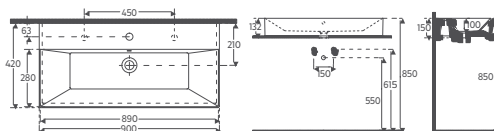

SISTEMA^Z

SISTEMA^Z Countertop Washbasin, 90 cm

10SF51090

Countertop Washbasin

Features **900 x 420 mm**

- With Tap Hole
- With Overflow Hole
- Sharp&Slim
- Suitable for Furniture & Wall Use