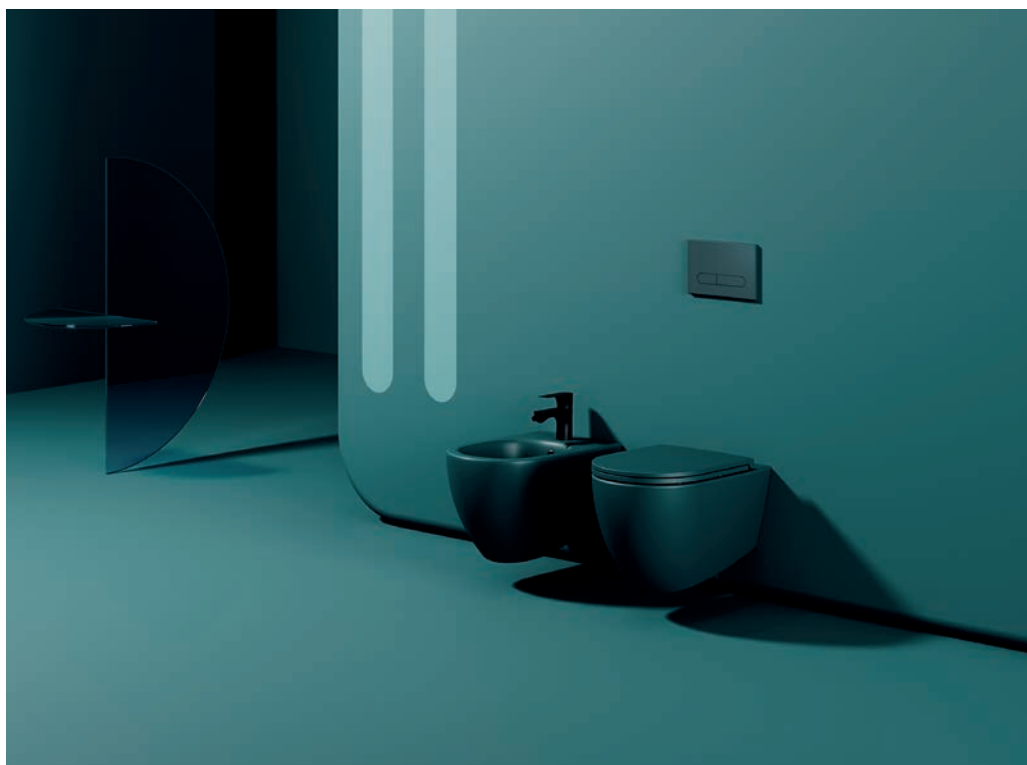

Colors of the palette ranges from deep, rich hues to bright, fresh hues, which offers the user a wide liberty of design. Burgundy red and petrol green are perfect for adding depth and dramatism. Blue and salmon are appropriate for adding a lively tone to any space.