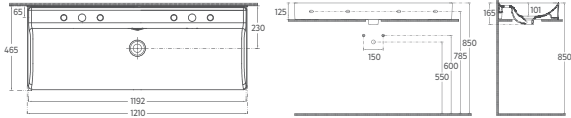

VEA

VEA Countertop Washbasin, 121 cm

COLOR ALTERNATIVES

10VAS5121 Countertop Washbasin

Features 1210 x 465 mm

- With Tap Hole
- V Shaped Overflow Hole
- Suitable for Furniture & Wall Use
- Pop-up Included

VEA Countertop Washbasin, 121 cm