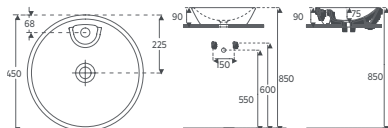

SISTEMA^Y Countertop Washbasin, 45 cm

10SY65045

Countertop Washbasin

Features **Ø 450 mm**

- With Tap Hole
- Without Overflow Hole
- Suitable for Furniture Use
- Sharp&Slim