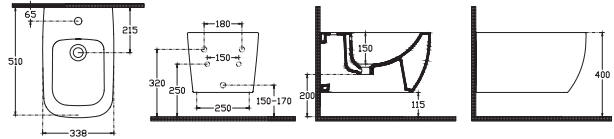

VEA Cubo Wall-Hung Bidet