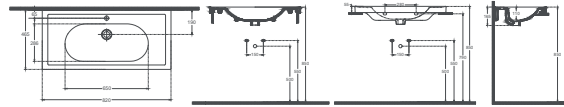

SISTEMA^R

SISTEMA^R Washbasin, 100 cm

10SR50101

Washbasin

Features 1010 x 465 mm

- With Tap Hole
- With Overflow Hole
- Mounting Kit Not Included
- Suitable for Furniture & Wall Use

Sistema^R Washbasin, 80 cm