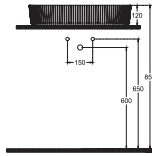

SINTESI

SINTESI Countertop WashBasin, 60 cm