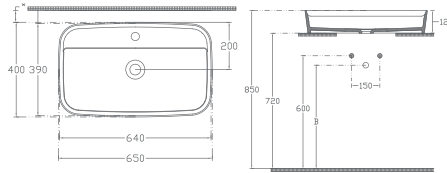

PEAK series; to discover the elegance that comes from refinement.

Scan the QR code for product details.

“

Refinement and sharp lines

PEAK

PEAK Countertop Washbasin, 65 cm

10PE65065 Countertop Washbasin

Features 650 x 400 mm