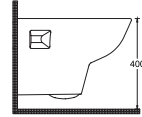

Scan the QR code for
product details.

“

Innovative design by Ventuno

VENTUNO

VENTUNO Wall-hung WC

10VE02001 RimLess Wall-hung WC
40Z802001 Z80 DP WC Seat, Easy to Attach/Remove

Features · EasyFIX
· The concealed cistern should be set to 4 L
· Installation kit included
· Toilet seat (soft-close, easy to attach/remove) must be ordered separately