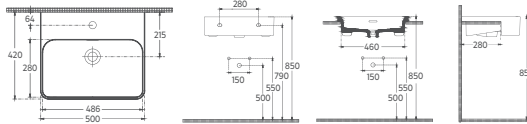

INFINITY Inset Washbasin, 55 cm

COLOR ALTERNATIVES

10NF50055

Inset Washbasin

Features 550 x 400 mm

- With Tap Hole
- Without Overflow Hole
- Sharp&Slim
- Suitable With Furniture

INFINITY Semi-Recessed Countertop Washbasin, 50 cm