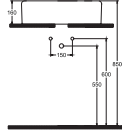

DECOR ALTERNATIVES

10CR66042 Countertop Basin, 42 cm

Features 420 x 210 mm

- Without Tap Hole
- Without Overflow Hole

CURVO Countertop WashBasin, 60 cm

DECOR ALTERNATIVES

10CR66060 Countertop Basin, 60 cm

Features 600 x 420 mm