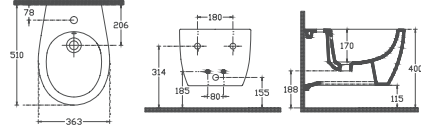

SENTIMENTI NEO

SENTIMENTI NEO Wall Hung Bidet

10AR410010 Wall Hung Bidet

Features · ProFIX