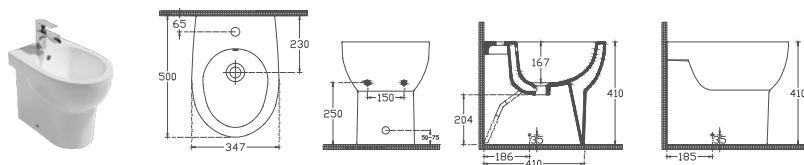

ABSOLUTE Floor Standing Bidet

10AB42001 Floor Standing Bidet