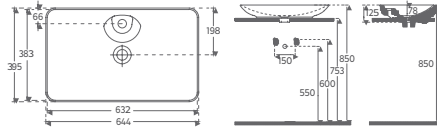

Scan the QR code for product details.

“

A refined thinness

SISTEMA^Y

SISTEMA^Y Countertop Washbasin, 65 cm

10SY50065

Countertop Washbasin

Features 644 x 395 mm