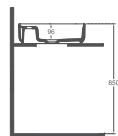

INFINITY Countertop Washbasin, 55 cm