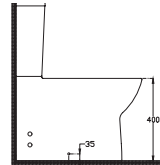

VENTUNO Back To wall WC

10VE04001 RimLess Wall-hung WC
10BPS31001 Cistern (Includes Internal Fittings)
40Z802001 Z80 DP WC Seat, Easy to Attach / Remove

Features · Bottom outlet adapter included
· Toilet seat (soft-close) must be ordered separately
· Toilet installation kit included
· Cistern (includes internal fittings)