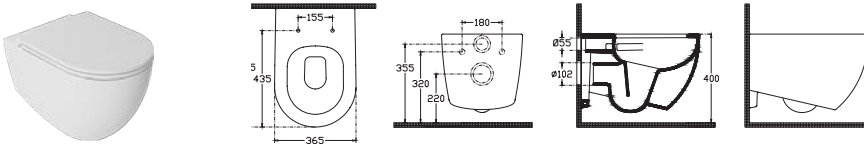

INFINITY Due Vortex Flush Wall Hung WC

NEW

10NF02003	Vortex Flush Hung WC
10KF0200I-S	F50 WC Seat (Soft-Close, Quick / Releaset) Slim

1. **Features**
2. ProFiX
   - Mounting Kit Included
   - Concealed Cistern Should Be Adjusted To 4L
   - WC Seat (Soft-Close, Quick Release)
   - Must Be Ordered Separately