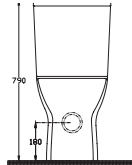

VENTUNO Back To wall WC

10VE04001 RimLess Wall-hung WC
10BPS31001 Cistern (Includes Internal Fittings)
40Z802001 Z80 DP WC Seat, Easy to Attach / Remove

Features · Bottom outlet adapter included
· Toilet seat (soft-close) must be ordered separately
· Toilet installation kit included
· Cistern (includes internal fittings)