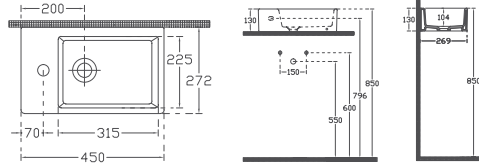

PURITA

PURITA Compacto Washbasin, 45 x 27 cm

10PL50045 Countertop Washbasin

Features 450 x 272 mm

- Left battery with hole
- Without Overflow Hole
- Suitable for Furniture
- Mounting Kit Not Included