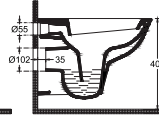

Scan the QR code for
product details.

“

Innovative design by Ventuno

VENTUNO

VENTUNO Wall-hung WC

10VE02001 RimLess Wall-hung WC
40Z802001 Z80 DP WC Seat, Easy to Attach/Remove

Features · EasyFIX
· The concealed cistern should be set to 4 L
· Installation kit included
· Toilet seat (soft-close, easy to attach/remove) must be ordered separately