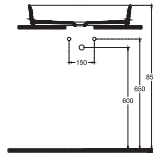

SINTESI

SINTESI Countertop WashBasin, 60 cm