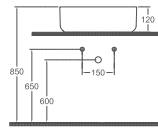

INFINITY Countertop Washbasin, 36cm