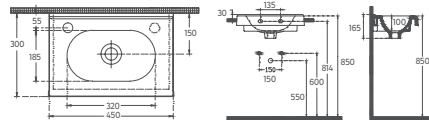

SENTIMENTI NEO

SENTIMENTI NEO Wall Hung Bidet

10AR410010 Wall Hung Bidet

Features · ProFIX

SENTIMENTI NEO Floor Standing Bidet

10SM42003 Floor Standing Bidet

SENTIMENTI Flat Washbasin, 45 cm

10SM50045 Flat Washbasin