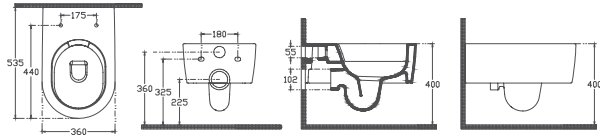

“

Easy assembly and clean.

NEW

SISTEMA^A

SISTEMA^A ClearRim Rimless Wall Hung WC

10SL02001	ClearRim Rimless Wall Hung WC
40KF02001	F50 WC Seat Slim
44A108001	A10 WC Seat

- Features**
- Easyfix
 - Concealed Cistern Should Be Adjusted To 4L
 - WC Seat (Soft-Close, Quick Release, Slim) Must Be Ordered Separately