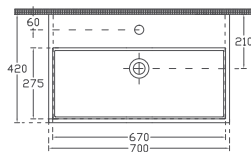

PURITA Countertop Washbasin, 70 cm

10PL50070 Countertop Washbasin

Features 700 x 420 mm

- With Tap Hole
- With Overflow Hole
- Suitable for Furniture & Wall Use
- Mounting Kit Not Included