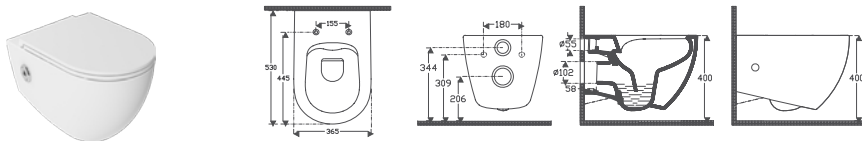

INFINITY ClearRim Plus SensoNEO Plus Wall Hung WC

COLOR ALTERNATIVES

10NFS10261 ClearRim Plus Wall Hung WC, Cold Water Inlet
40KF02001-S F50 WC Seat (Soft-Close, Quick / Releaset) Slim

1. **Features**
2. ProFIX
   - Mounting Kit Included
   - Concealed Cistern Should Be Adjusted To 4L
   - Integrated Bidet Valve With Sensor
   - WC Seat (Soft-Close, Quick Release) Must Be Ordered Separately