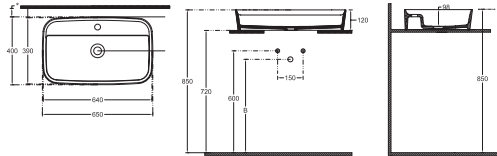

PEAK Countertop Washbasin, 60 cm

10PE65065 Countertop Washbasin

Features 600 x 380 mm

- With Tap Hole
- Without Overflow Hole
- Sharp&Slim