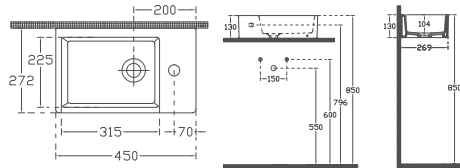

PURITA

PURITA Compacto Washbasin, 45 x 27 cm

10PL50045 Countertop Washbasin

Features 450 x 272 mm

- Left battery with hole
- Without Overflow Hole
- Suitable for Furniture
- Mounting Kit Not Included

PURITA Compacto Washbasin, 45 x 27 cm