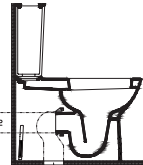

VENTUNO Back To wall WC

10VE04001 RimLess Wall-hung WC
10BPS31001 Cistern (Includes Internal Fittings)
40Z802001 Z80 DP WC Seat, Easy to Attach / Remove

Features · Bottom outlet adapter included
· Toilet seat (soft-close) must be ordered separately
· Toilet installation kit included
· Cistern (includes internal fittings)