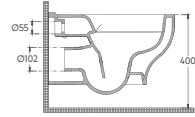

SOLUZIONE series meets the needs of every bathroom with its unique products and emphasizes aesthetics in bathrooms.

Scan the QR code for product details.

“

Stylish solutions in bathrooms.

SOLUZIONE

SOLUZIONE XI Rimless Wall Hung WC