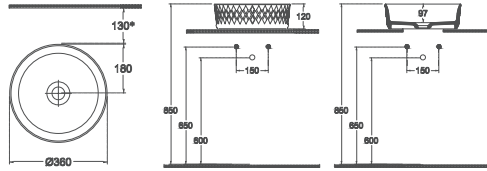

DAVANTI

DAVANTI Countertop Washbasin, 36 cm

COLOR ALTERNATIVES

10NF67036 Countertop Washbasin

Features Ø 360 mm

- Without Tap Hole
- Without Overflow Hole
- Suitable for Furniture Use
- Sharp&Slim