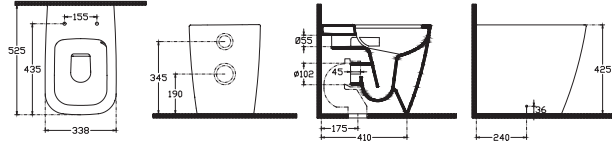

VEA Cubo Vortex Back to Wall WC

NEW

COLOR ALTERNATIVES

10VA10001 Vortex Back to Wall WC
40Z802001-S Z80 WC Seat

Features

- Concealed Cistern Should Be Adjusted To 4L
- Mounting Kit Included
- WC Seat (Soft-Close, Quick Release, Slim) Must Be Ordered Separately