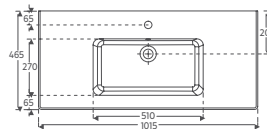

SISTEMA^T Flat Washbasin, 121 cm

10SL51121 Flat Washbasin

Features 1215 x 465 mm

- With Tap Hole
- With Overflow Hole
- Mounting Kit Not Included
- Suitable for Furniture & Wall Use

SISTEMA^T Flat Washbasin, 101 cm