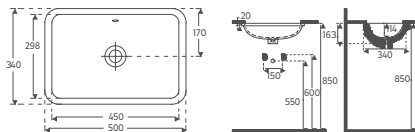

SOLUZIONE Undercounter Washbasin, 50 cm

10PL77045 Undercounter Washbasin

1. **Features** 500 x 340 mm
2. Without Tap Hole
   - With Tap Hole
   - Mounting Kit Not Included
   - Suitable for Furniture Use