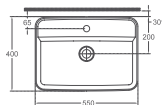

INFINITY Countertop Washbasin, 55 cm