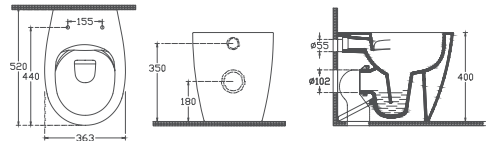

SENTIMENTI NEO RimLess Single BTW WC

10SM10004	RimLess Single BTW WC
40D802001	D80 Soft Close Slim

1. **Features**
2. RimLess
   - Mounting Kit Included
   - Concealed Cistern Should Be Adjusted To 4L
   - WC Seat (Soft-Close, Quick Release, Slim)
   - Must Be Ordered Separately