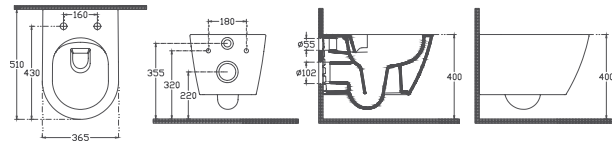

VEA Rondo Rimless Wall Hung WC

NEW

COLOR ALTERNATIVES

10VA02002 Rimless Wall Hung WC
40KF02011-S F50 WC Seat

1. **Features**
2. ProFIX
   - Concealed Cistern Should Be Adjusted To 4L
   - Mounting Kit Included
   - WC Seat (Soft-Close, Quick Release, Slim) Must Be Ordered Separately