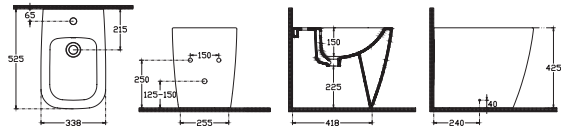

Features

VEA Cubo Back to Wall Bidet