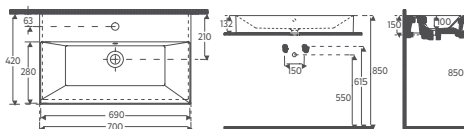

SISTEMA^Z Countertop Washbasin, 90 cm

10SF51090

Countertop Washbasin

Features **900 x 420 mm**

- With Tap Hole
- With Overflow Hole
- Sharp&Slim
- Suitable for Furniture & Wall Use

SISTEMA^Z Countertop Washbasin, 70 cm