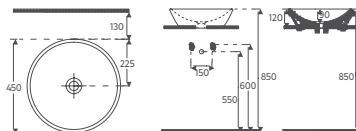

SISTEMA^Y

SISTEMA^Y Countertop Washbasin, 45 cm

10SY66045

Countertop Washbasin

Features **Ø 450 mm**

- Without Tap Hole
- Without Overflow Hole
- Suitable for Furniture Use
- Sharp&Slim