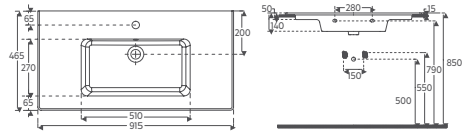

SISTEMA^T Flat Washbasin, 91 cm

10SL50091 Flat Washbasin

Features 915 x 465 mm

- With Tap Hole
- With Overflow Hole
- Mounting Kit Not Included
- Suitable for Furniture & Wall Use