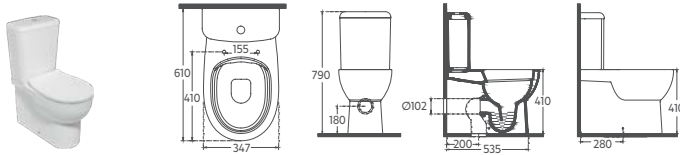

ABSOLUTE

ABSOLUTE RimLess Back To Wall WC

10AB04003	Rimless Back to Wall WC Cistern
10ABS1002	Cistern
40R802001	R80 WC Seat

1. **Features**
2. 61 cm Compacto
   - Mounting Kit Included
   - S-Trap Outlet Bend is Included
   - WC Seat (Soft-Close, Quick Release, Slim) Must Be Ordered Separately
   - Flushing Mechanism included