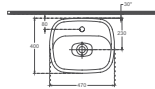

- With Tap Hole
- Suitable for Furniture Use
- Pop-up Included
- Curve & Slim

FLUIDO Countertop Washbasin, 47 cm

COLOR ALTERNATIVES

10FDS65471 | Countertop Washbasin

Features 470 x 400 mm

- With Tap Hole
- Suitable for Furniture Use
- Pop-up Included
- Curve & Slim