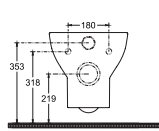

Scan the QR code for
product details.

“

Innovative design by Ventuno

VENTUNO

VENTUNO Wall-hung WC

10VE02001 RimLess Wall-hung WC
40Z802001 Z80 DP WC Seat, Easy to Attach/Remove

Features · EasyFIX
· The concealed cistern should be set to 4 L
· Installation kit included
· Toilet seat (soft-close, easy to attach/remove) must be ordered separately