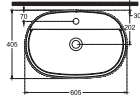

SINTESI

SINTESI Countertop WashBasin, 60 cm