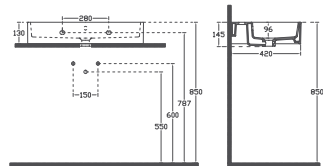

PURITA Countertop Washbasin, 70 cm

10PL50070 Countertop Washbasin

Features 700 x 420 mm

- With Tap Hole
- With Overflow Hole
- Suitable for Furniture & Wall Use
- Mounting Kit Not Included