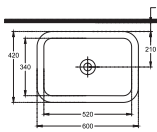

CURVO Countertop WashBasin, 60 cm

DECOR ALTERNATIVES

10CR67060 Countertop Basin, 60 cm

Features 600 x 420 mm

- Without Tap Hole
- Without Overflow Hole