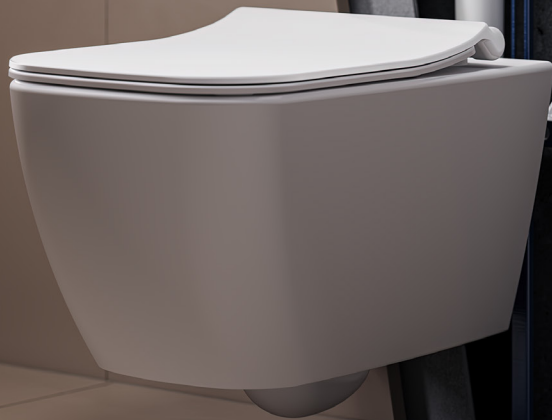

Scan the QR code for
product details.