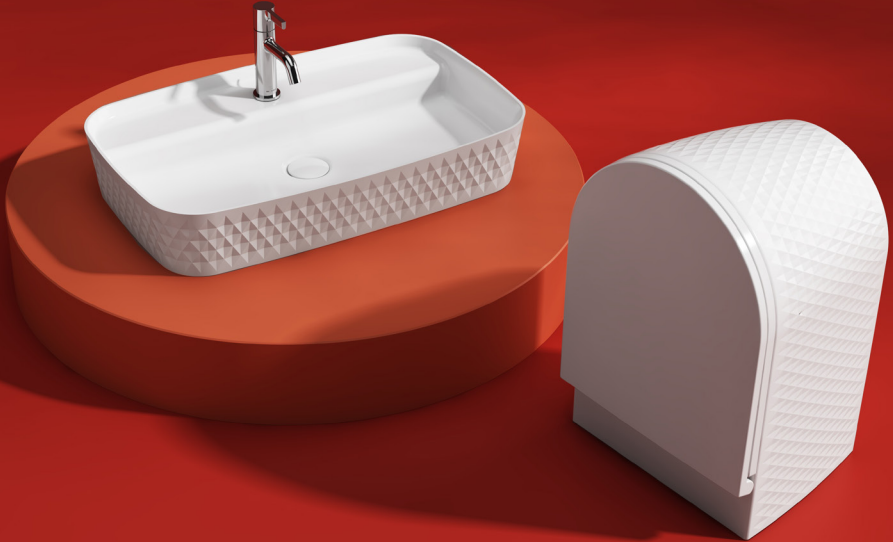

Scan the QR code for
product details.

“From Italian Tradition to the Future..

Rondini Countertop Basin, 65cm

Rondini Wall-Hung WC

10RO65065

Countertop Basin, 65 cm

10RO02001

Wall-Hung WC