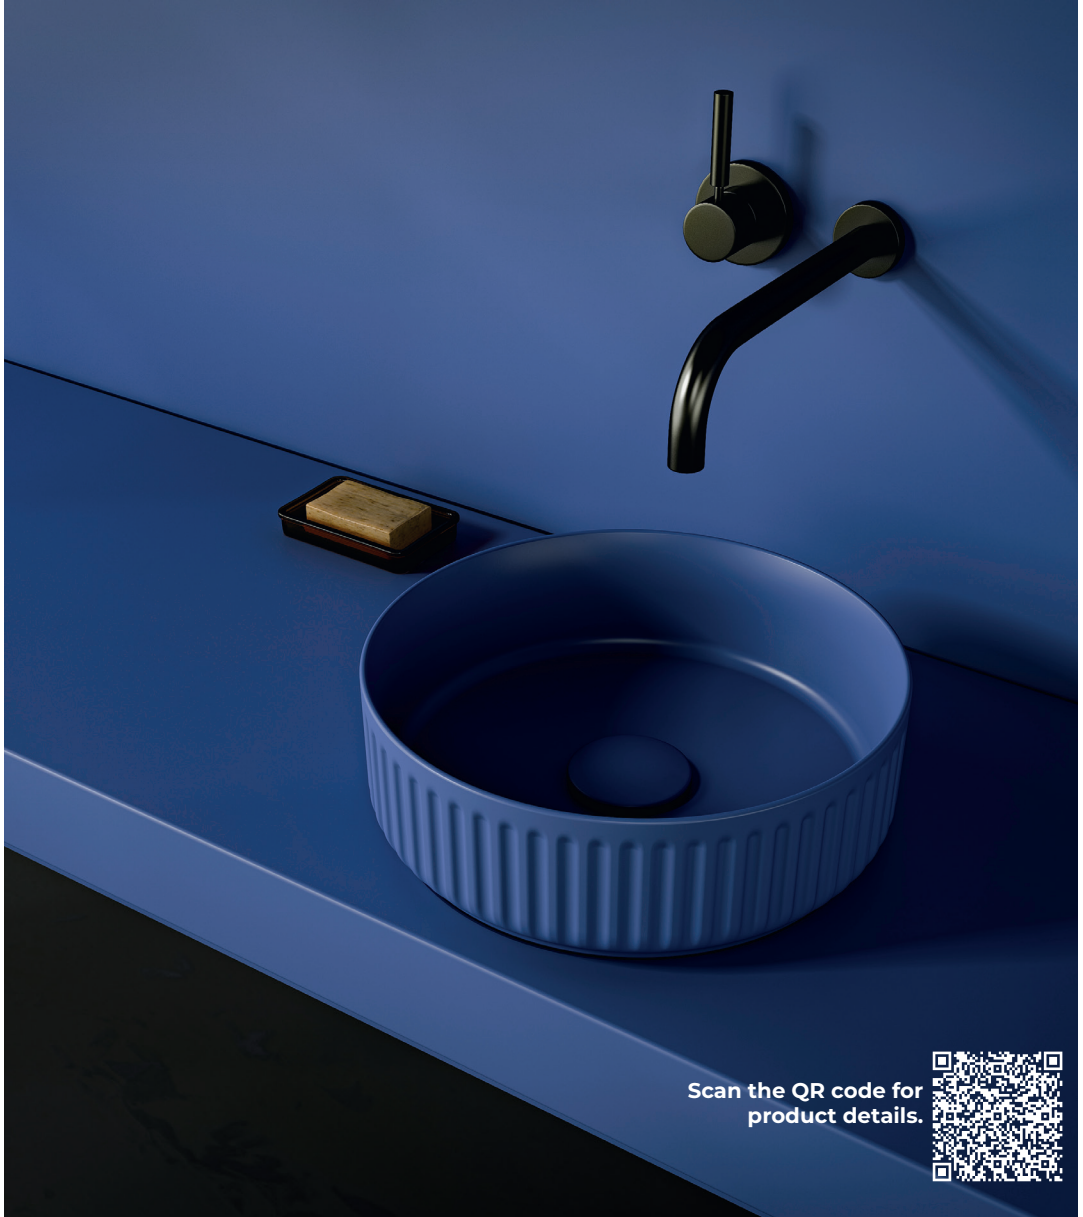

“Ion

The Artisan Edition ION collection, featuring a column appearance that reflects traces of ancient times in modern ceramics, brings unique elegance to bathrooms.