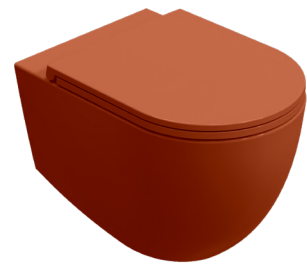

40KF02001-S

D10 Duroplast Klozet Kapağı, Beyaz

~~11.130 ₺~~

5.065 ₺

40KF02001-S DP Kapak

~~2.473 ₺~~

1.125 ₺

6.190 ₺

10NF02003

YENİ RENK

INFINITY / COLORISVEA

INFINITY VORTEX FLUSH Asma Klozet SET

40KF05xxl-S

Klozet Kapağı, COLORISVEA

~~17.250 ₺~~

7.850 ₺

40KF05xxl-S Kapak

~~3.793 ₺~~

1.725 ₺

9.575 ₺

10NF02003

INFINITY / Terracota & Rusitk Bordo

VORTEX FLUSH Terracotta & Rustik Bordo

Asma Klozet SET