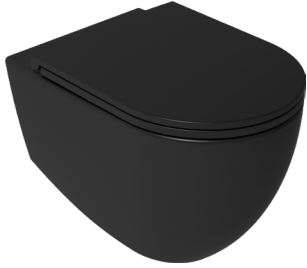

ISVEA
1962 ITALIA

ISVEA SERAMİK
SAĞLIK GEREÇLERİ
YAZ KAMPANYASI

VORTEX
Flushing System

INFINITY / VORTEX

KAMPANYA SETLERİ

10NF02003

INFINITY / Beyaz

DUE VORTEX FLUSH Asma Klozet SET

40KF02001-S

D10 Duroplast Klozet Kapağı, Beyaz

~~11.130 ₺~~

5.065 ₺

40KF02001-S DP Kapak

~~2.473 ₺~~

1.125 ₺

6.190 ₺

10NF02003

YENİ RENK

INFINITY / COLORISVEA

INFINITY VORTEX FLUSH Asma Klozet SET

40KF05xxl-S

Klozet Kapağı, COLORISVEA

~~17.250 ₺~~

7.850 ₺

40KF05xxl-S Kapak

~~3.793 ₺~~

1.725 ₺

9.575 ₺

10NF02003

INFINITY / Terracota & Rusitk Bordo

VORTEX FLUSH Terracotta & Rustik Bordo

Asma Klozet SET