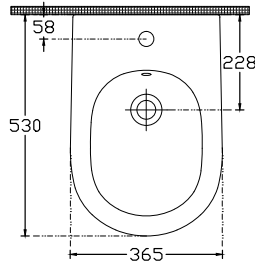

ISVEA

Infinity Wall Hung Bidet

Features

SmartFixPlus

Dimensions

530 x 365 mm

Weight

21,5 kg

Product Code

10NF41001

Version

Complementary Products

Plastic Push-Open Ceramic POP-UP
Auxiliary Material (Overflow Hole Ring)

Color

2l - Matte White

2n - Black