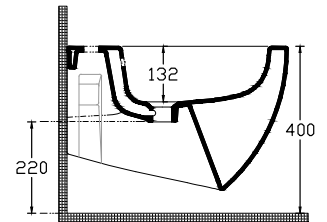

ISVEA

Infinity Wall Hung Bidet

Features

SmartFixPlus

Dimensions

530 x 365 mm

Weight

21,5 kg

Product Code

10NF41001

Version

Complementary Products

Plastic Push-Open Ceramic POP-UP
Auxiliary Material (Overflow Hole Ring)

Color

2l - Matte White

2n - Black