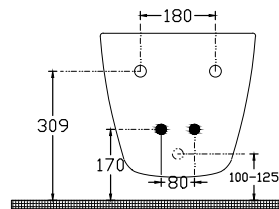

ISVEA

Infinity Wall Hung Bidet

Features

SmartFixPlus

Dimensions

530 x 365 mm

Weight

21,5 kg

Product Code

10NF41001

Version

Complementary Products

Plastic Push-Open Ceramic POP-UP
Auxiliary Material (Overflow Hole Ring)

Color

2l - Matte White

2n - Black