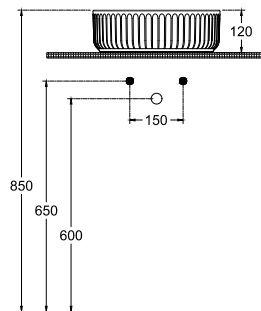

ISVEA

ION Countertop Washbasin 36 cm

Features

Without Tap Hole
Without Overflow Hole
Suitable For Furniture Use

Dimensions

360 x 360 mm

Weight

5,8 kg

Product Code

10NF66036

Version

Complementary Products

Plastic Push-Open Ceramic POP-UP

Color

2l - Matte White

2n - Black