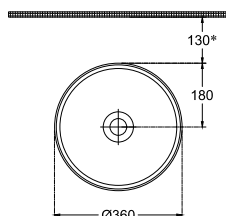

ISVEA

ION Countertop Washbasin 36 cm

Features

Without Tap Hole
Without Overflow Hole
Suitable For Furniture Use

Dimensions

360 x 360 mm

Weight

5,8 kg

Product Code

10NF66036

Version

Complementary Products

Plastic Push-Open Ceramic POP-UP

Color

2l - Matte White

2n - Black