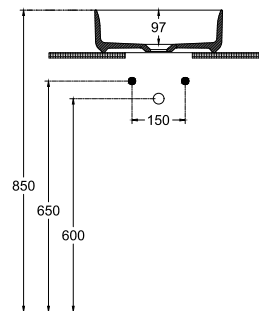

ISVEA

ION Countertop Washbasin 36 cm

Features

Without Tap Hole
Without Overflow Hole
Suitable For Furniture Use

Dimensions

360 x 360 mm

Weight

5,8 kg

Product Code

10NF66036

Version

Complementary Products

Plastic Push-Open Ceramic POP-UP

Color

2l - Matte White

2n - Black