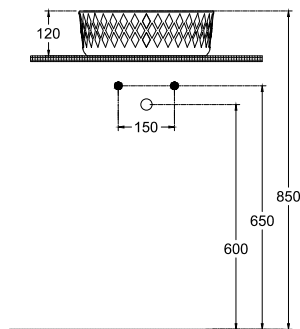

ISVEA

ROMBO Countertop Washbasin 36 cm

Features

Without Tap Hole
Without Overflow Hole
Suitable For Furniture Use

Dimensions

360 x 360 mm

Weight

5,8 kg

Product Code

10NF67036

Version

Complementary Products

Plastic Push-Open Ceramic POP-UP

Color

2l - Matte White

2n - Black