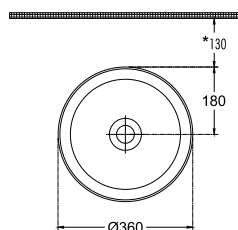

ISVEA

ROMBO Countertop Washbasin 36 cm

Features

Without Tap Hole
Without Overflow Hole
Suitable For Furniture Use

Dimensions

360 x 360 mm

Weight

5,8 kg

Product Code

10NF67036

Version

Complementary Products

Plastic Push-Open Ceramic POP-UP

Color

2l - Matte White

2n - Black