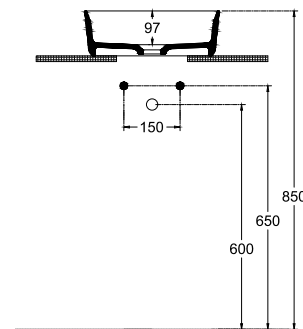

ISVEA

ROMBO Countertop Washbasin 36 cm

Features

Without Tap Hole
Without Overflow Hole
Suitable For Furniture Use

Dimensions

360 x 360 mm

Weight

5,8 kg

Product Code

10NF67036

Version

Complementary Products

Plastic Push-Open Ceramic POP-UP

Color

2l - Matte White

2n - Black