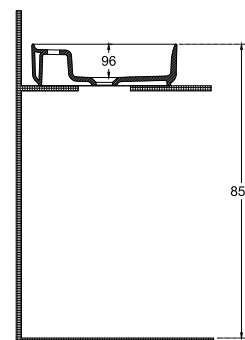

ISVEA

Infinity Countertop Washbasin 42 cm

Features

With Tap Hole
Without Overflow Hole
Sharp & Slim

Dimensions

420 x 420 mm

Weight

7,8 kg

Product Code

10NF65042

Version

Complementary Products

Plastic Push-Open Ceramic POP-UP

Color

2l - Matte White

2n - Black