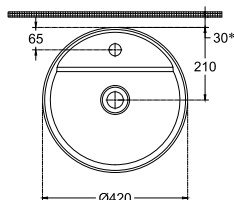

ISVEA

Infinity Countertop Washbasin 42 cm

Features

With Tap Hole
Without Overflow Hole
Sharp & Slim

Dimensions

420 x 420 mm

Weight

7,8 kg

Product Code

10NF65042

Version

Complementary Products

Plastic Push-Open Ceramic POP-UP

Color

2l - Matte White

2n - Black