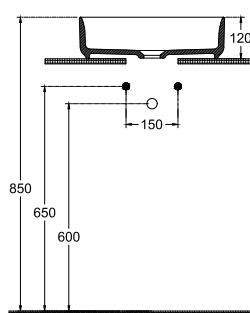

ISVEA

Infinity Countertop Washbasin 42 cm

Features

With Tap Hole
Without Overflow Hole
Sharp & Slim

Dimensions

420 x 420 mm

Weight

7,8 kg

Product Code

10NF65042

Version

Complementary Products

Plastic Push-Open Ceramic POP-UP

Color

2l - Matte White

2n - Black