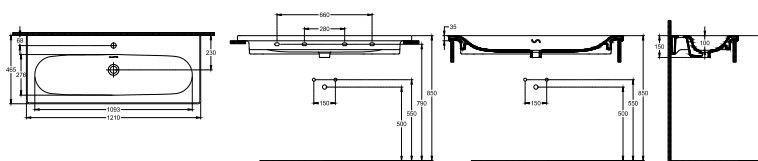

ISVEA

SistemaS Washbasin 121 cm

Features

With Tap Hole
S Shaped Overflow Hole
Suitable for Furniture & Wall Use

Dimensions

465 x 1210 mm

Weight

29,3 kg

Product Code

10SS50121

Version

Complementary Products

Plastic Push-Open Ceramic POP-UP
Auxiliary Material (Mounting Kit)

Color

White

Compatible Furniture Products