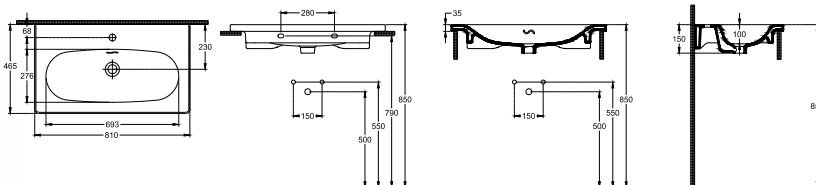

ISVEA

SistemaS Washbasin 81 cm

Features

With Tap Hole
S Shaped Overflow Hole
Suitable for Furniture & Wall Use

Dimensions

465 x 810 mm

Weight

20 kg

Product Code

10SS50081

Version

Complementary Products

Plastic Push-Open Ceramic POP-UP
Auxiliary Material (Mounting Kit)

Color

White

Compatible Furniture Products