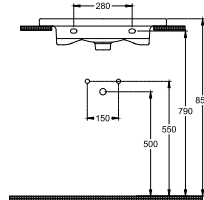

ISVEA

SistemaS Washbasin 61 cm

Features

With Tap Hole
S Shaped Overflow Hole
Suitable for Furniture & Wall Use

Dimensions

465 x 810 mm

Weight

15,2 kg