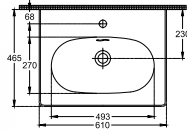

ISVEA

SistemaS Washbasin 61 cm

Features

With Tap Hole
S Shaped Overflow Hole
Suitable for Furniture & Wall Use

Dimensions

465 x 810 mm

Weight

15,2 kg