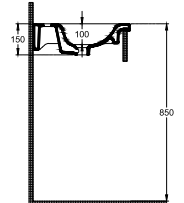

ISVEA

SistemaS Washbasin 61 cm

Features

With Tap Hole
S Shaped Overflow Hole
Suitable for Furniture & Wall Use

Dimensions

465 x 810 mm

Weight

15,2 kg

Product Code

10SS50061

Version

Complementary Products

Plastic Push-Open Ceramic POP-UP
Auxiliary Material (Mounting Kit)

Color

White

Compatible Furniture Products