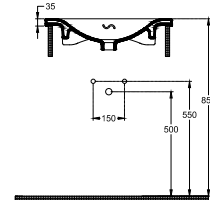

ISVEA

SistemaS Washbasin 61 cm

Features

With Tap Hole
S Shaped Overflow Hole
Suitable for Furniture & Wall Use

Dimensions

465 x 810 mm

Weight

15,2 kg

Product Code

10SS50061

Version

Complementary Products

Plastic Push-Open Ceramic POP-UP
Auxiliary Material (Mounting Kit)

Color

White

Compatible Furniture Products