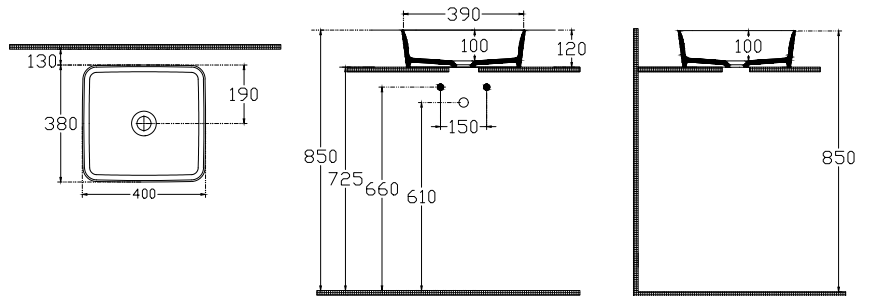

ISVEA

PEAK Countertop Washbasin 40 cm

Features

Without Tap Hole
Without Overflow Hole
Sharp & Slim

Dimensions

380 x 400 mm

Weight

7,5 kg

Product Code

10PE65040

Version

Complementary Products

Plastic Push-Open Ceramic POP-UP

Color

White

Compatible Furniture Products