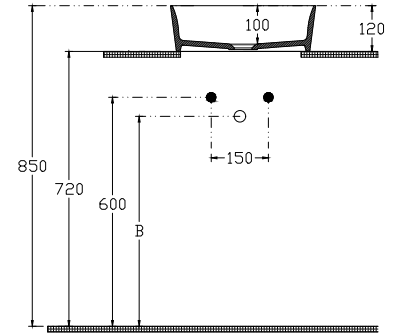

ISVEA

PEAK Countertop Washbasin 38cm

Features

Without Tap Hole
Without Overflow Hole
Sharp & Slim

Dimensions

380 x 380 mm

Weight

6 kg

Product Code

10PE65038

Version

Complementary Products

Plastic Push-Open Ceramic POP-UP

Color

White

Compatible Furniture Products