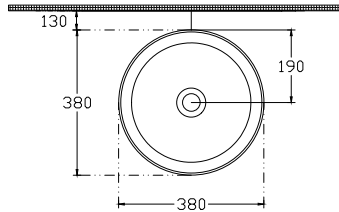

ISVEA

PEAK Countertop Washbasin 38cm

Features

Without Tap Hole
Without Overflow Hole
Sharp & Slim

Dimensions

380 x 380 mm

Weight

6 kg

Product Code

10PE65038

Version

Complementary Products

Plastic Push-Open Ceramic POP-UP

Color

White

Compatible Furniture Products