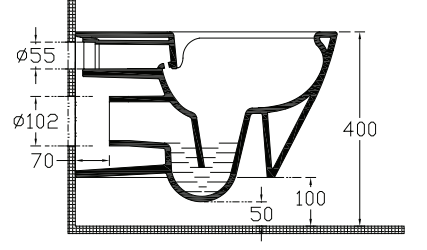

ISVEA

Purita Wull Hung

Features

SmartfixPlus Mounting
Rimless

Dimensions

540 x 345 mm

Weight

25Kg

Product Code

10PL02008

Versiyon

Complementary Products

40S8002001-S S80 Seat Cover (Soft Close)

Yardımcı Malzemeler

YRDM00332 SmartfixPlus Closet Mounting Apparatus

Renk