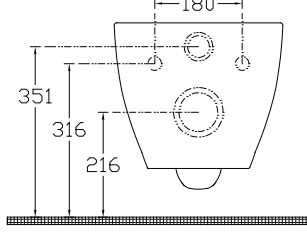

ISVEA

Purita Wull Hung

Features

SmartfixPlus Mounting
Rimless

Dimensions

540 x 345 mm

Weight

25Kg

Product Code

10PL02008

Versiyon

Complementary Products

40S8002001-S S80 Seat Cover (Soft Close)

Yardımcı Malzemeler

YRDM00332 SmartfixPlus Closet Mounting Apparatus

Renk