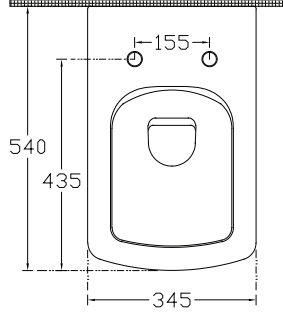

ISVEA

Purita Wull Hung

Features

SmartfixPlus Mounting
Rimless

Dimensions

540 x 345 mm

Weight

25Kg