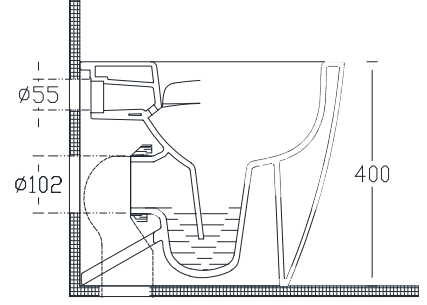

ISVEA

Sentimenti Neo Btw Single Wc

Features

Rimless

Dimensions

520 x 363 mm

Weight

28 Kg

Product Code

10SM10004

Versiyon

Complementary Products

40D80200I D80 Seat Cover Soft Close

Auxiliary materials

YRDM00197 Closet Seat L Puller

Color

White

Product Note

Suitable for use with concealed cistern.

Closet seat must be ordered separately.

Mounting kit is included in the product content.

Concealed cistern should be set to 4 liters.