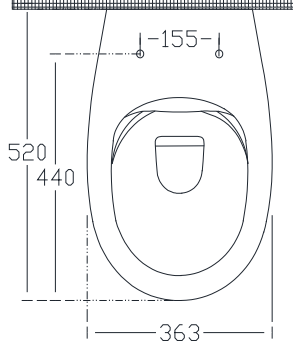

ISVEA

Sentimenti Neo Btw Single Wc

Features

Rimless

Dimensions

520 x 363 mm

Weight

28 Kg

White

Product Note

Suitable for use with concealed cistern.

Closet seat must be ordered separately.

Mounting kit is included in the product content.

Concealed cistern should be set to 4 liters.