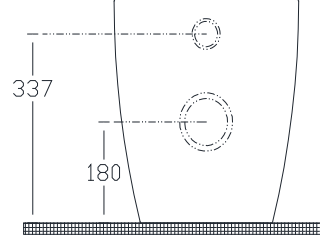

ISVEA

Sentimenti Neo Btw Single Wc

Features

Rimless

Dimensions

520 x 363 mm

Weight

28 Kg