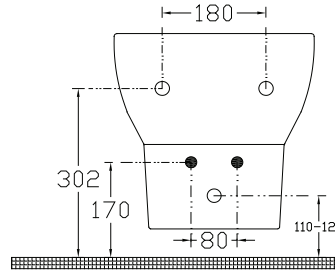

ISVEA

Absolute Wall Hung Bidet

Features

Rimless

Dimensions

500 x 347 mm

Weight

21,5 Kg

Product Code

10AB04001

Versiyon

Complementary Products

Auxiliary materials

YRDM00010 Sink overflow ring

Color

White