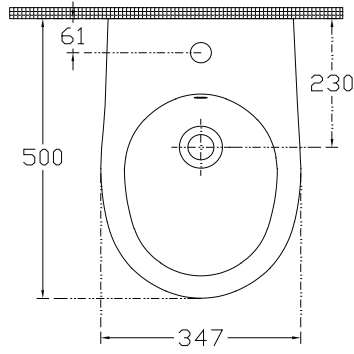

ISVEA

Absolute Wall Hung Bidet

Features

Rimless

Dimensions

500 x 347 mm

Weight

21,5 Kg