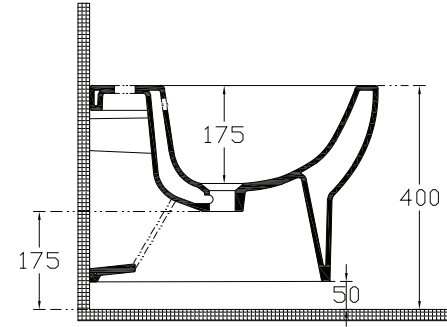

ISVEA

Absolute Wall Hung Bidet

Features

Rimless

Dimensions

500 x 347 mm

Weight

21,5 Kg