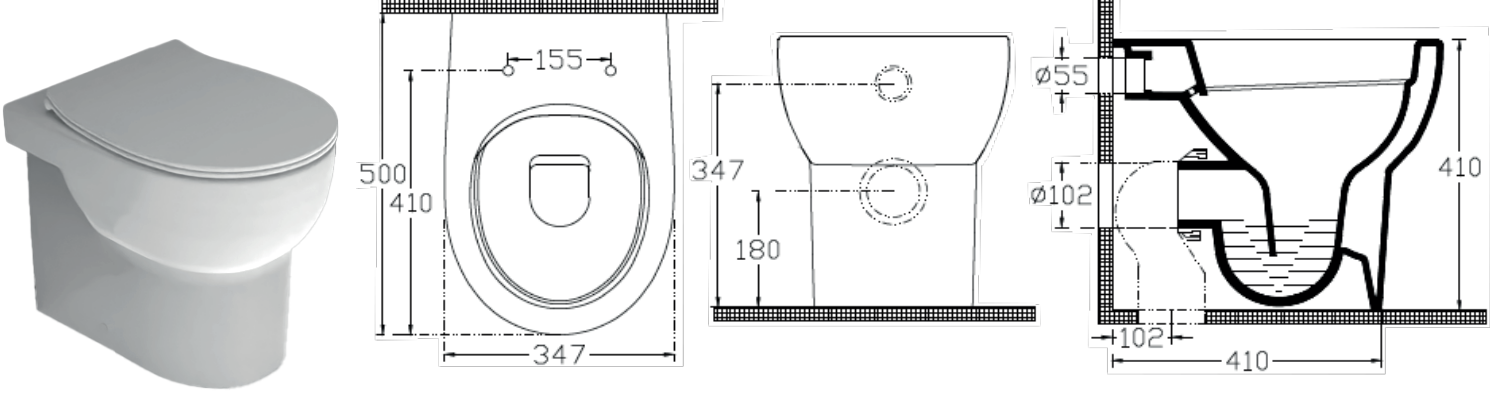

ISVEA

Absolute Rimless Btw Single Wc

Features

Rimless

Dimensions

500 x 347 mm

Weight

25.5 Kg

Product Code

10AB10002

Versiyon

Complementary Products

40R80200I R80 Seat Cover Soft Close

Auxiliary materials

YRDM00077 Screw Plug Chrome Plastic

YRDM00134 High Puller Set

Color

White

Product Note

Suitable for use with concealed cistern.

Closet seat must be ordered separately.

Mounting kit is included in the product content.

Concealed cistern should be set to 4 liters.