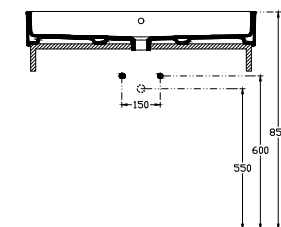

ISVEA

PURITA Countertop Washbasin 90cm

Features

With Tap Hole
With Overflow Hole
Suitable For Furniture & Wall Use

Dimensions

420 x 900 mm

Weight

Product Code

10PL50090

Version

Complementary Products

Plastic Push-Open Ceramic POP-UP
Auxiliary Material (Overflow Hole Ring)
Auxiliary Material (Mounting Kit)

Color

White

Compatible Furniture Products

*The assembly element and furniture are not included in the product content.