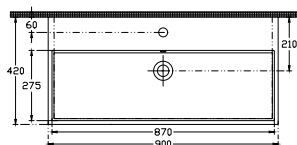

ISVEA

PURITA Countertop Washbasin 90cm

Features

With Tap Hole
With Overflow Hole
Suitable For Furniture & Wall Use

Dimensions

420 x 900 mm

Weight

Product Code