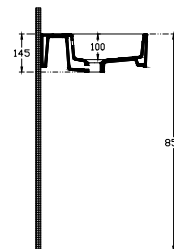

ISVEA

PURITA Countertop Washbasin 90cm

Features

With Tap Hole
With Overflow Hole
Suitable For Furniture & Wall Use

Dimensions

420 x 900 mm

Weight

Product Code

10PL50090

Version

Complementary Products

Plastic Push-Open Ceramic POP-UP
Auxiliary Material (Overflow Hole Ring)
Auxiliary Material (Mounting Kit)

Color

White

Compatible Furniture Products

*The assembly element and furniture are not included in the product content.