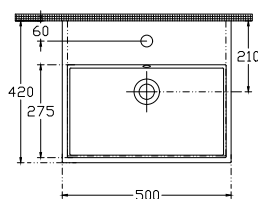

ISVEA

Purita Countertop Washbasin 50 cm

Features

With Tap Hole
With Overflow Hole
Suitable For Furniture & Wall Use

Dimensions

500 x 420 mm

Weight

16 kg

Product Code

10PL50050

Version

Complementary Products

Plastic Push-Open Ceramic POP-UP
Auxiliary Material (Overflow Hole Ring)
Auxiliary Material (Mounting Kit)

Color

White

Compatible Furniture Products