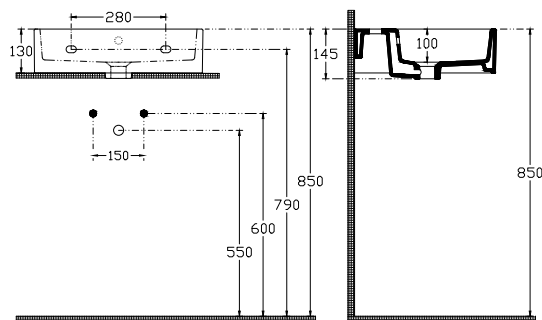

ISVEA

Purita Countertop Washbasin 50 cm

Features

With Tap Hole
With Overflow Hole
Suitable For Furniture & Wall Use

Dimensions

500 x 420 mm

Weight

16 kg

Product Code

10PL50050

Version

Complementary Products

Plastic Push-Open Ceramic POP-UP
Auxiliary Material (Overflow Hole Ring)
Auxiliary Material (Mounting Kit)

Color

White

Compatible Furniture Products