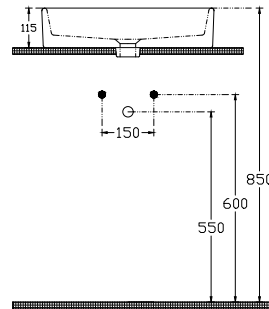

ISVEA

Purita Countertop Washbasin 50 cm

Features

Without Tap Hole
Without Overflow Hole
Suitable For Furniture Use

Dimensions

500 x 420 mm

Weight

11,4 kg

Product Code

10PL66050

Version

Complementary Products

Plastic Push-Open Ceramic POP-UP

Color

White

Compatible Furniture Products