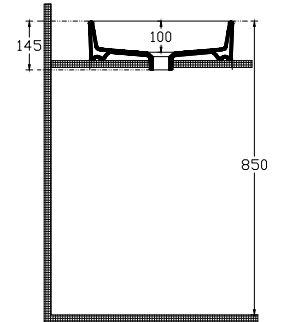

ISVEA

Purita Countertop Washbasin 50 cm

Features

Without Tap Hole
Without Overflow Hole
Suitable For Furniture Use

Dimensions

500 x 420 mm

Weight

11,4 kg

Product Code

10PL66050

Version

Complementary Products

Plastic Push-Open Ceramic POP-UP

Color

White

Compatible Furniture Products