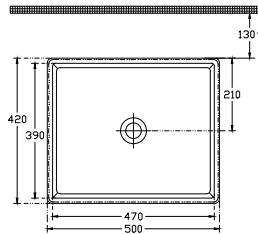

ISVEA

Purita Countertop Washbasin 50 cm

Features

Without Tap Hole
Without Overflow Hole
Suitable For Furniture Use

Dimensions

500 x 420 mm

Weight

11,4 kg

Product Code

10PL66050

Version

Complementary Products

Plastic Push-Open Ceramic POP-UP

Color

White

Compatible Furniture Products