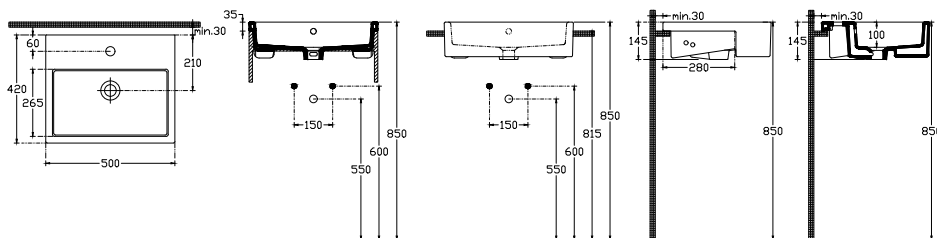

ISVEA

Purita Semi Recessed Washbasin 50 cm

Features

With Tap Hole
With Overflow Hole
Suitable For Furniture Use

Dimensions

500 x 420 mm

Weight

Product Code

10PL52050

Version

Complementary Products

Plastic Push-Open Ceramic POP-UP
Auxiliary Material (Overflow Hole Ring)
Auxiliary Material (Mounting Kit)

Color

White

Compatible Furniture Products

*The assembly element and furniture are not included in the product content.