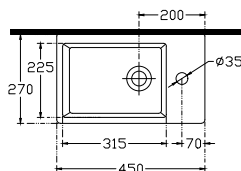

ISVEA

Purita Compacto Washbasin 45 cm

Features

With Tap Hole
With Overflow Hole
Suitable For Furniture & Wall Use

Dimensions

450 x 270 mm

Weight

9,6 kg