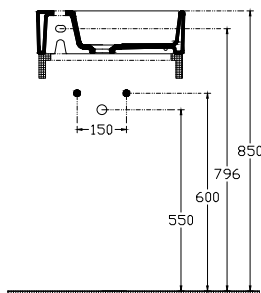

ISVEA

Purita Compacto Washbasin 45 cm

Features

With Tap Hole
With Overflow Hole
Suitable For Furniture & Wall Use

Dimensions

450 x 270 mm

Weight

9,6 kg

Product Code

10PL51045

Version

Complementary Products

Plastic Push-Open Ceramic POP-UP
Auxiliary Material (Overflow Hole Ring)
Auxiliary Material (Mounting Kit)

Color

White

Compatible Furniture Products