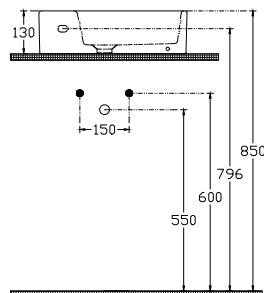

ISVEA

Purita Compacto Washbasin 45 cm

Features

With Tap Hole
With Overflow Hole
Suitable For Furniture & Wall Use

Dimensions

450 x 270 mm

Weight

9,6 kg

Product Code

10PL51045

Version

Complementary Products

Plastic Push-Open Ceramic POP-UP
Auxiliary Material (Overflow Hole Ring)
Auxiliary Material (Mounting Kit)

Color

White

Compatible Furniture Products