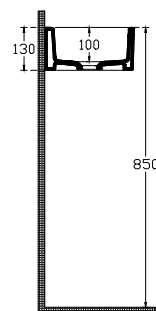

ISVEA

Purita Compacto Washbasin 45 cm

Features

With Tap Hole
With Overflow Hole
Suitable For Furniture & Wall Use

Dimensions

450 x 270 mm

Weight

9,6 kg

Product Code

10PL51045

Version

Complementary Products

Plastic Push-Open Ceramic POP-UP
Auxiliary Material (Overflow Hole Ring)
Auxiliary Material (Mounting Kit)

Color

White

Compatible Furniture Products