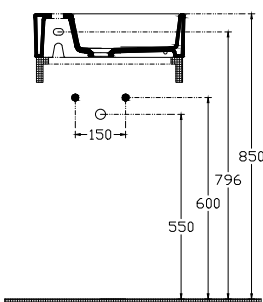

ISVEA

Purita Compacto Washbasin 45 cm

Features

With Tap Hole
With Overflow Hole
Suitable For Furniture & Wall Use

Dimensions

450 x 270 mm

Weight

9,6 kg

Product Code

10PL50045

Version

Complementary Products

Plastic Push-Open Ceramic POP-UP
Auxiliary Material (Overflow Hole Ring)
Auxiliary Material (Mounting Kit)

Color

White

Compatible Furniture Products