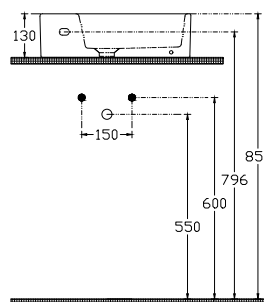

ISVEA

Purita Compacto Washbasin 45 cm

Features

With Tap Hole
With Overflow Hole
Suitable For Furniture & Wall Use

Dimensions

450 x 270 mm

Weight

9,6 kg

Product Code

10PL50045

Version

Complementary Products

Plastic Push-Open Ceramic POP-UP
Auxiliary Material (Overflow Hole Ring)
Auxiliary Material (Mounting Kit)

Color

White

Compatible Furniture Products