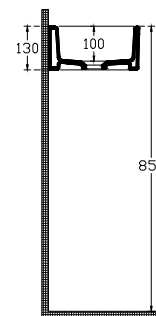

ISVEA

Purita Compacto Washbasin 45 cm

Features

With Tap Hole
With Overflow Hole
Suitable For Furniture & Wall Use

Dimensions

450 x 270 mm

Weight

9,6 kg

Product Code

10PL50045

Version

Complementary Products

Plastic Push-Open Ceramic POP-UP
Auxiliary Material (Overflow Hole Ring)
Auxiliary Material (Mounting Kit)

Color

White

Compatible Furniture Products