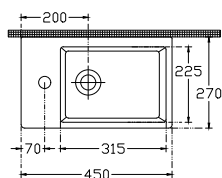

ISVEA

Purita Compacto Washbasin 45 cm

Features

With Tap Hole
With Overflow Hole
Suitable For Furniture & Wall Use

Dimensions

450 x 270 mm

Weight

9,6 kg

Product Code

10PL50045

Version

Complementary Products

Plastic Push-Open Ceramic POP-UP
Auxiliary Material (Overflow Hole Ring)
Auxiliary Material (Mounting Kit)

Color

White

Compatible Furniture Products