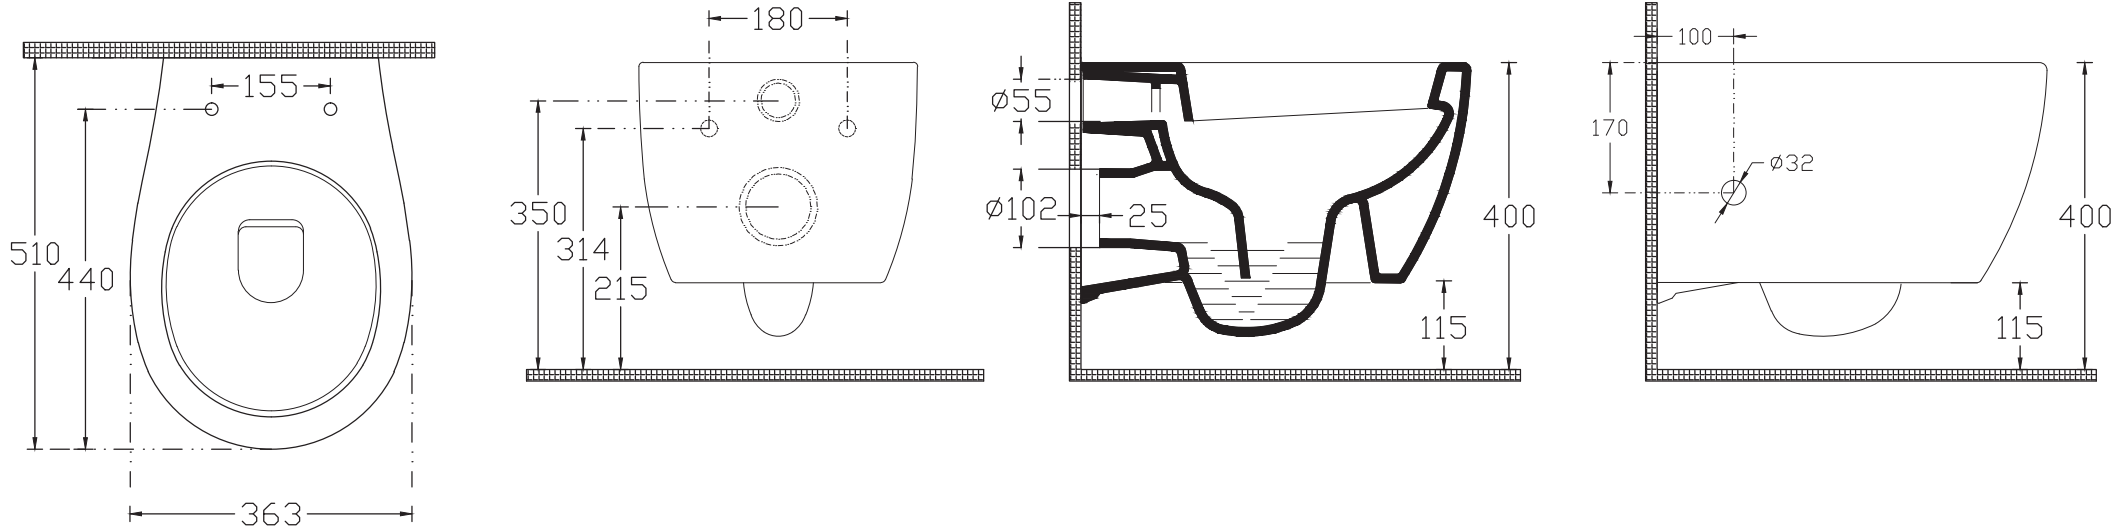

# ISVEA

1962 ITALIA

TECHNICAL DRAWING / TEKNİK ÇİZİM

CODE / KOD : 10ARS1010I

DESCRIPTION / AÇIKLAMA : SENTIMENTI WALL HUNG CLOSET (to wash under the ring) / SENTIMENTİ O ASMA KLOZET (RING ALTI YIKAMA)

TOLERANCE / TOLERANS : 100 mm  $\pm$  1 %