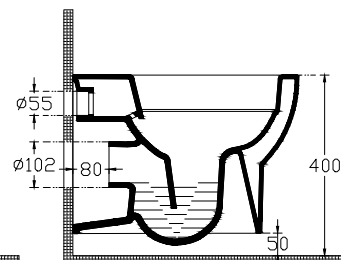

ISVEA

Absolute RimLess Wall Hung WC

Features

RimLess
AquaPlus
SoftClose

Slim Cover
SeatPlus
4lt

Dimensions

500 x 347 mm

Weight

23,5kg

Product Code

10AB02002SV

Version

Complementary Products

40R80200I R80 WC Seat

Color

White

Product Note

49 cm Compacto
Concealed Cistern Should Be Adjusted to 4lt
WC Seat (Soft-Close, Quick Release, Slim) **Must Be Ordered Separately*