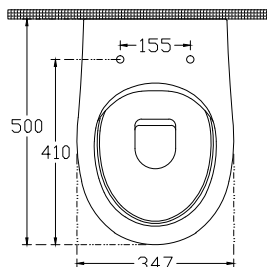

ISVEA

Absolute RimLess Wall Hung WC

Features

RimLess
AquaPlus
SoftClose

Slim Cover
SeatPlus
4lt

Dimensions

500 x 347 mm

Weight

23,5kg

Product Code

10AB02002SV

Version

Complementary Products

40R80200I R80 WC Seat

Color

White

Product Note

49 cm Compacto
Concealed Cistern Should Be Adjusted to 4lt
WC Seat (Soft-Close, Quick Release, Slim) **Must Be Ordered Separately*