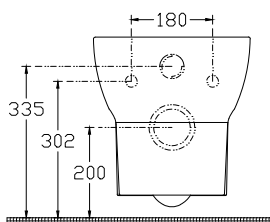

ISVEA

Absolute RimLess Wall Hung WC

Features

RimLess
AquaPlus
SoftClose

Slim Cover
SeatPlus
4lt

Dimensions

500 x 347 mm

Weight

23,5kg

Product Code

10AB02002SV

Version

Complementary Products

40R80200I R80 WC Seat

Color

White

Product Note

49 cm Compacto
Concealed Cistern Should Be Adjusted to 4lt
WC Seat (Soft-Close, Quick Release, Slim) **Must Be Ordered Separately*