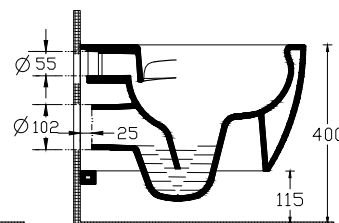

ISVEA

Sentimenti Neo RimLess CleanWash Wall Hung WC

Features

SmartFixPlus	Slim Cover
ClearimPlus	SeatPlus
AquaPlus	CleanWash
SoftClose	4lt

Dimensions

510 x 363 mm

Weight

23,5 kg

Product Code

10ARS01015I

Version

10ARS1010I Wall Hung WC, Cold Water Inlet
10ARS1015I Wall Hung WC, Hot & Cold Water Inlet

Complementary Products

40D80200I-S D80 WC Seat (Soft-Close, Quick Release, Slim)
44D10900I D10 WC Seat (Soft-Close, Quick Release)

Color

White

Product Note

Mounting Kit Included
Colcealed Cistern Should Be Adjusted To 4lt
Integrated Bidet Valve With Sensor
WC Seat (Soft-Close, Quick Release) **Must Be Ordered Separately*