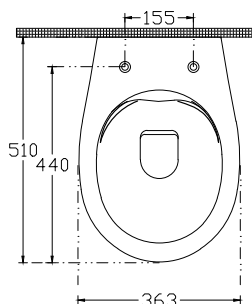

ISVEA

Sentimenti Neo RimLess CleanWash Wall Hung WC

Features

SmartFixPlus	Slim Cover
ClearimPlus	SeatPlus
AquaPlus	CleanWash
SoftClose	4lt

Dimensions

510 x 363 mm

Weight

23,5 kg

Product Code

10ARS01015I

Version

10ARS1010I Wall Hung WC, Cold Water Inlet
10ARS1015I Wall Hung WC, Hot & Cold Water Inlet

Complementary Products

40D80200I-S D80 WC Seat (Soft-Close, Quick Release, Slim)
44D10900I D10 WC Seat (Soft-Close, Quick Release)

Color

White

Product Note

Mounting Kit Included
Colcealed Cistern Should Be Adjusted To 4lt
Integrated Bidet Valve With Sensor
WC Seat (Soft-Close, Quick Release) **Must Be Ordered Separately*