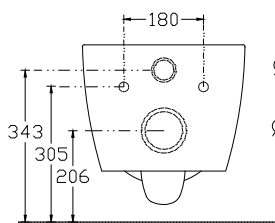

ISVEA

Sentimenti Neo RimLess CleanWash Wall Hung WC

Features

SmartFixPlus	Slim Cover
ClearimPlus	SeatPlus
AquaPlus	CleanWash
SoftClose	4lt

Dimensions

510 x 363 mm

Weight

23,5 kg

Product Code

10ARS01015I

Version

10ARS1010I Wall Hung WC, Cold Water Inlet
10ARS1015I Wall Hung WC, Hot & Cold Water Inlet

Complementary Products

40D80200I-S D80 WC Seat (Soft-Close, Quick Release, Slim)
44D10900I D10 WC Seat (Soft-Close, Quick Release)

Color

White

Product Note

Mounting Kit Included
Colcealed Cistern Should Be Adjusted To 4lt
Integrated Bidet Valve With Sensor
WC Seat (Soft-Close, Quick Release) **Must Be Ordered Separately*