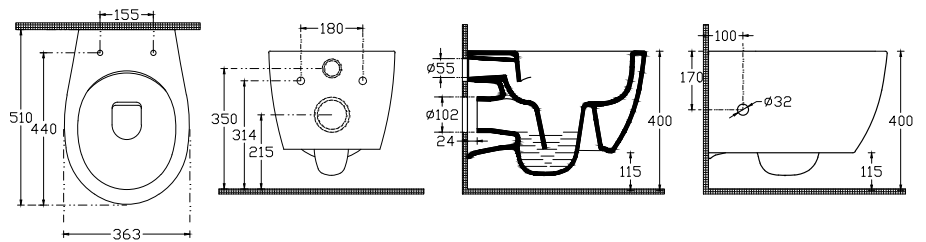

ISVEA

Sentimenti Neo Rimless SensoClean Wall Hung WC

Features

SmartFixPlus Slim Cover
ClearimPlus SeatPlus
AquaPlus SmartCleanWash
SoftClose 4lt

Dimensions

510 x 363 mm

Weight

23,5 kg

Product Code

10ARS1034I

Version

Complementary Products

40D80200I-S D80 WC Seat (Soft-Close, Quick Release, Slim)
44D10900I D10 WC Seat (Soft-Close, Quick Release)

Color

2l - Matte White

2n - Black

2c - Anthracite

2h - Taupe

2k - Ivory

2t - Mint

2s - Salmon

2r - Maroon Red

2p - Petrol Green

2z - Isvea Blue

Product Note

Mounting Kit Included
With Sensor Integrated Bidet Faucet
Concealed Cistern Should Be Adjusted to 4lt
WC Seat (Soft-Close, Quick Release, Slim) **Must Be Ordered Separately*