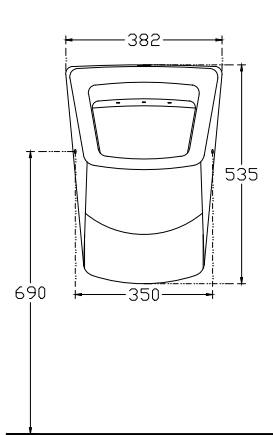

ISVEA

Purita Urinal

Features

Dimensions

390 x 563 mm

Weight

14,3 kg

Product Code

10PL92002

Version

Complementary Products

Color

White

Product Note

Mounting Kit And Outlet Syphon Included

DL - Top Water Inlet