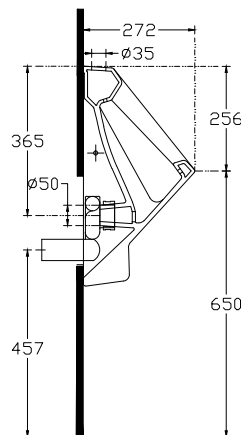

ISVEA

Purita Urinal

Features

Dimensions

390 x 563 mm

Weight

14,3 kg

Product Code

10PL92002

Version

Complementary Products

Color

White

Product Note

Mounting Kit And Outlet Syphon Included

DL - Top Water Inlet

DS - Hided Water Inlet