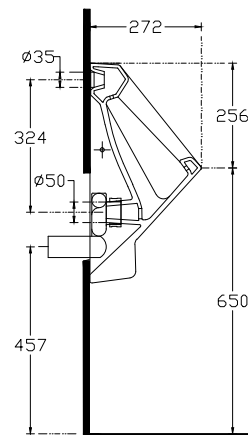

ISVEA

Purita Urinal

Features

Dimensions

390 x 563 mm

Weight

14,3 kg

Product Code

10PL92002

Version

Complementary Products

Color

White

Product Note

Mounting Kit And Outlet Syphon Included

DL - Top Water Inlet

DS - Hided Water Inlet