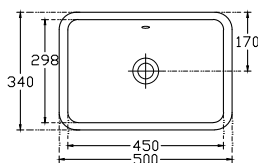

ISVEA

Soluzione Undercounter Washbasin 50cm

Features

Without Tap Hole
With Tap Hole
Mounting Kit Not Included
Suitable For Furniture Use

Dimensions

340 x 500 mm

Weight

7,7 kg

Product Code

10PL77045

Version

Complementary Products

Plastic Push-Open Ceramic POP-UP
Auxiliary Material (Overflow Hole Ring)
Auxiliary Material (Hilton Sink Apparatus Type Z)

Color

White

Compatible Furniture Products

*The assembly element and furniture are not included in the product content.