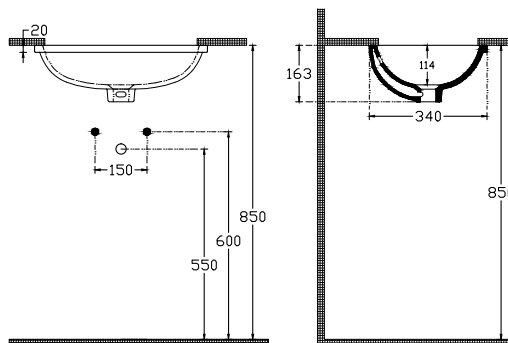

ISVEA

Soluzione Undercounter Washbasin 50cm

Features

Without Tap Hole
With Tap Hole
Mounting Kit Not Included
Suitable For Furniture Use

Dimensions

340 x 500 mm

Weight

7,7 kg

Product Code

10PL77045

Version

Complementary Products

Plastic Push-Open Ceramic POP-UP
Auxiliary Material (Overflow Hole Ring)
Auxiliary Material (Hilton Sink Apparatus Type Z)

Color

White

Compatible Furniture Products

*The assembly element and furniture are not included in the product content.