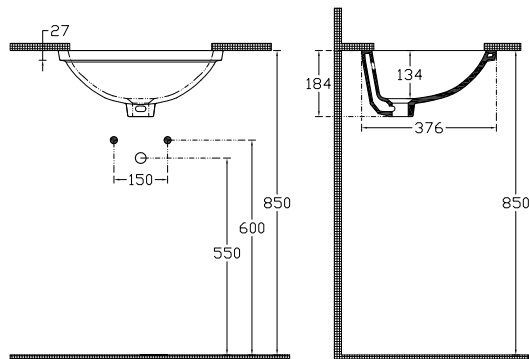

ISVEA

Soluzione Undercounter Washbasin 46cm

Features

Without Tap Hole
With Overflow Hole
Suitable For Furniture Use

Dimensions

376 x 460 mm

Weight

6,85 kg

Product Code

10AR77046

Version

Complementary Products

Plastic Push-Open Ceramic POP-UP
Auxiliary Material (Overflow Hole Ring)
Auxiliary Material (Hilton Sink Apparatus Type Z)

Color

White

Compatible Furniture Products