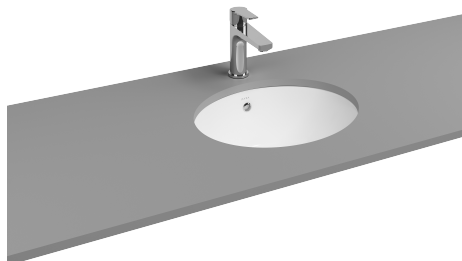

ISVEA

Soluzione Undercounter Washbasin 46cm

Features

Without Tap Hole
With Overflow Hole
Suitable For Furniture Use

Dimensions

376 x 460 mm

Weight

6,85 kg

Product Code

10AR77046

Version

Complementary Products

Plastic Push-Open Ceramic POP-UP
Auxiliary Material (Overflow Hole Ring)
Auxiliary Material (Hilton Sink Apparatus Type Z)

Color

White

Compatible Furniture Products