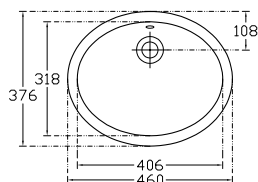

ISVEA

Soluzione Undercounter Washbasin 46cm

Features

Without Tap Hole
With Overflow Hole
Suitable For Furniture Use

Dimensions

376 x 460 mm

Weight

6,85 kg

Product Code

10AR77046

Version

Complementary Products

Plastic Push-Open Ceramic POP-UP
Auxiliary Material (Overflow Hole Ring)
Auxiliary Material (Hilton Sink Apparatus Type Z)

Color

White

Compatible Furniture Products