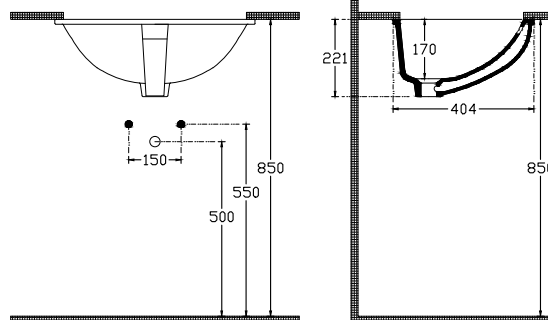

ISVEA

Soluzione Undercounter Washbasin 57cm

Features

Without Tap Hole
With Tap Hole
Mounting Kit Not Included
Suitable For Furniture Use

Dimensions

404 x 573 mm

Weight

9,5 kg

Product Code

10AC77057SV

Version

Complementary Products

Plastic Push-Open Ceramic POP-UP
Auxiliary Material (Overflow Hole Ring)

Color

White

Compatible Furniture Products