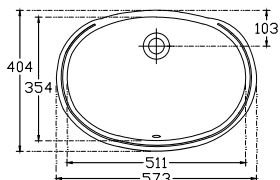

ISVEA

Soluzione Undercounter Washbasin 57cm

Features

Without Tap Hole
With Tap Hole
Mounting Kit Not Included
Suitable For Furniture Use

Dimensions

404 x 573 mm

Weight

9,5 kg

Product Code

10AC77057SV

Version

Complementary Products

Plastic Push-Open Ceramic POP-UP
Auxiliary Material (Overflow Hole Ring)

Color

White

Compatible Furniture Products