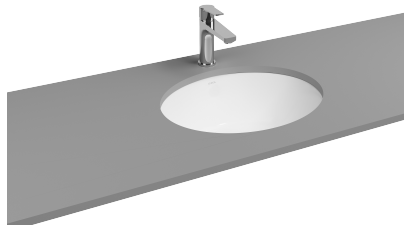

ISVEA

Soluzione Undercounter Washbasin 57cm

Features

Without Tap Hole
With Tap Hole
Mounting Kit Not Included
Suitable For Furniture Use

Dimensions

404 x 573 mm

Weight

9,5 kg

Product Code

10AC77057SV

Version

Complementary Products

Plastic Push-Open Ceramic POP-UP
Auxiliary Material (Overflow Hole Ring)

Color

White

Compatible Furniture Products