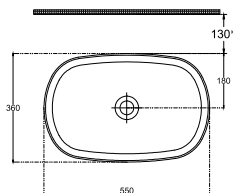

ISVEA

Infinity Countertop Washbasin 55cm

Features

Without Tap Hole
Without Overflow Hole
Sharp & Slim

Dimensions

360 x 550 mm

Weight

8,66 kg

Product Code

10NF65055

Version

Complementary Products

Plastic Push-Open Ceramic POP-UP

Color

2l - Matte White

2n - Black