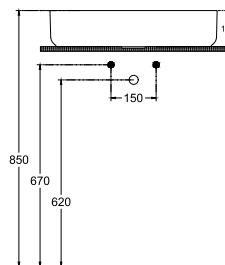

ISVEA

Infinity Countertop Washbasin 55cm

Features

Without Tap Hole
Without Overflow Hole
Sharp & Slim

Dimensions

360 x 550 mm

Weight

8,66 kg

Product Code

10NF65055

Version

Complementary Products

Plastic Push-Open Ceramic POP-UP

Color

2l - Matte White

2n - Black