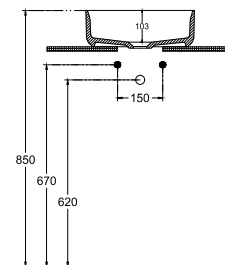

ISVEA

Infinity Countertop Washbasin 55cm

Features

Without Tap Hole
Without Overflow Hole
Sharp & Slim

Dimensions

360 x 550 mm

Weight

8,66 kg

Product Code

10NF65055

Version

Complementary Products

Plastic Push-Open Ceramic POP-UP

Color

2l - Matte White

2n - Black