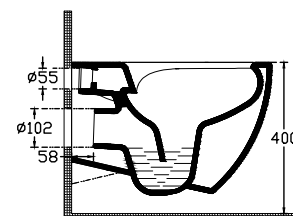

ISVEA

Infinity CleaRimPlus Wall Hung WC

Features

SmartFixPlus Slim Cover
ClearimPlus SeatPlus
AquaPlus CleanWash
SoftClose 4lt

Dimensions

530 x 365 mm

Weight

25 kg

Product Note

Mounting Kit Included

Concealed Cistern Should Be Adjusted To 4lt

WC Seat(Soft-Close, Quick Release) **Must Be Ordered Separately*