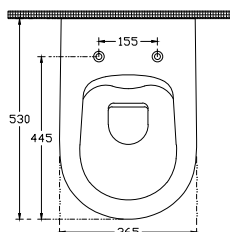

ISVEA

Infinity CleaRimPlus Wall Hung WC

Features

SmartFixPlus Slim Cover
ClearimPlus SeatPlus
AquaPlus CleanWash
SoftClose 4lt

Dimensions

530 x 365 mm

Weight

25 kg

Product Note

Mounting Kit Included

Concealed Cistern Should Be Adjusted To 4lt

WC Seat(Soft-Close, Quick Release) **Must Be Ordered Separately*