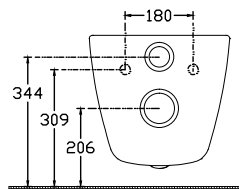

ISVEA

Infinity CleaRimPlus Wall Hung WC

Features

SmartFixPlus Slim Cover
ClearimPlus SeatPlus
AquaPlus CleanWash
SoftClose 4lt

Dimensions

530 x 365 mm

Weight

25 kg